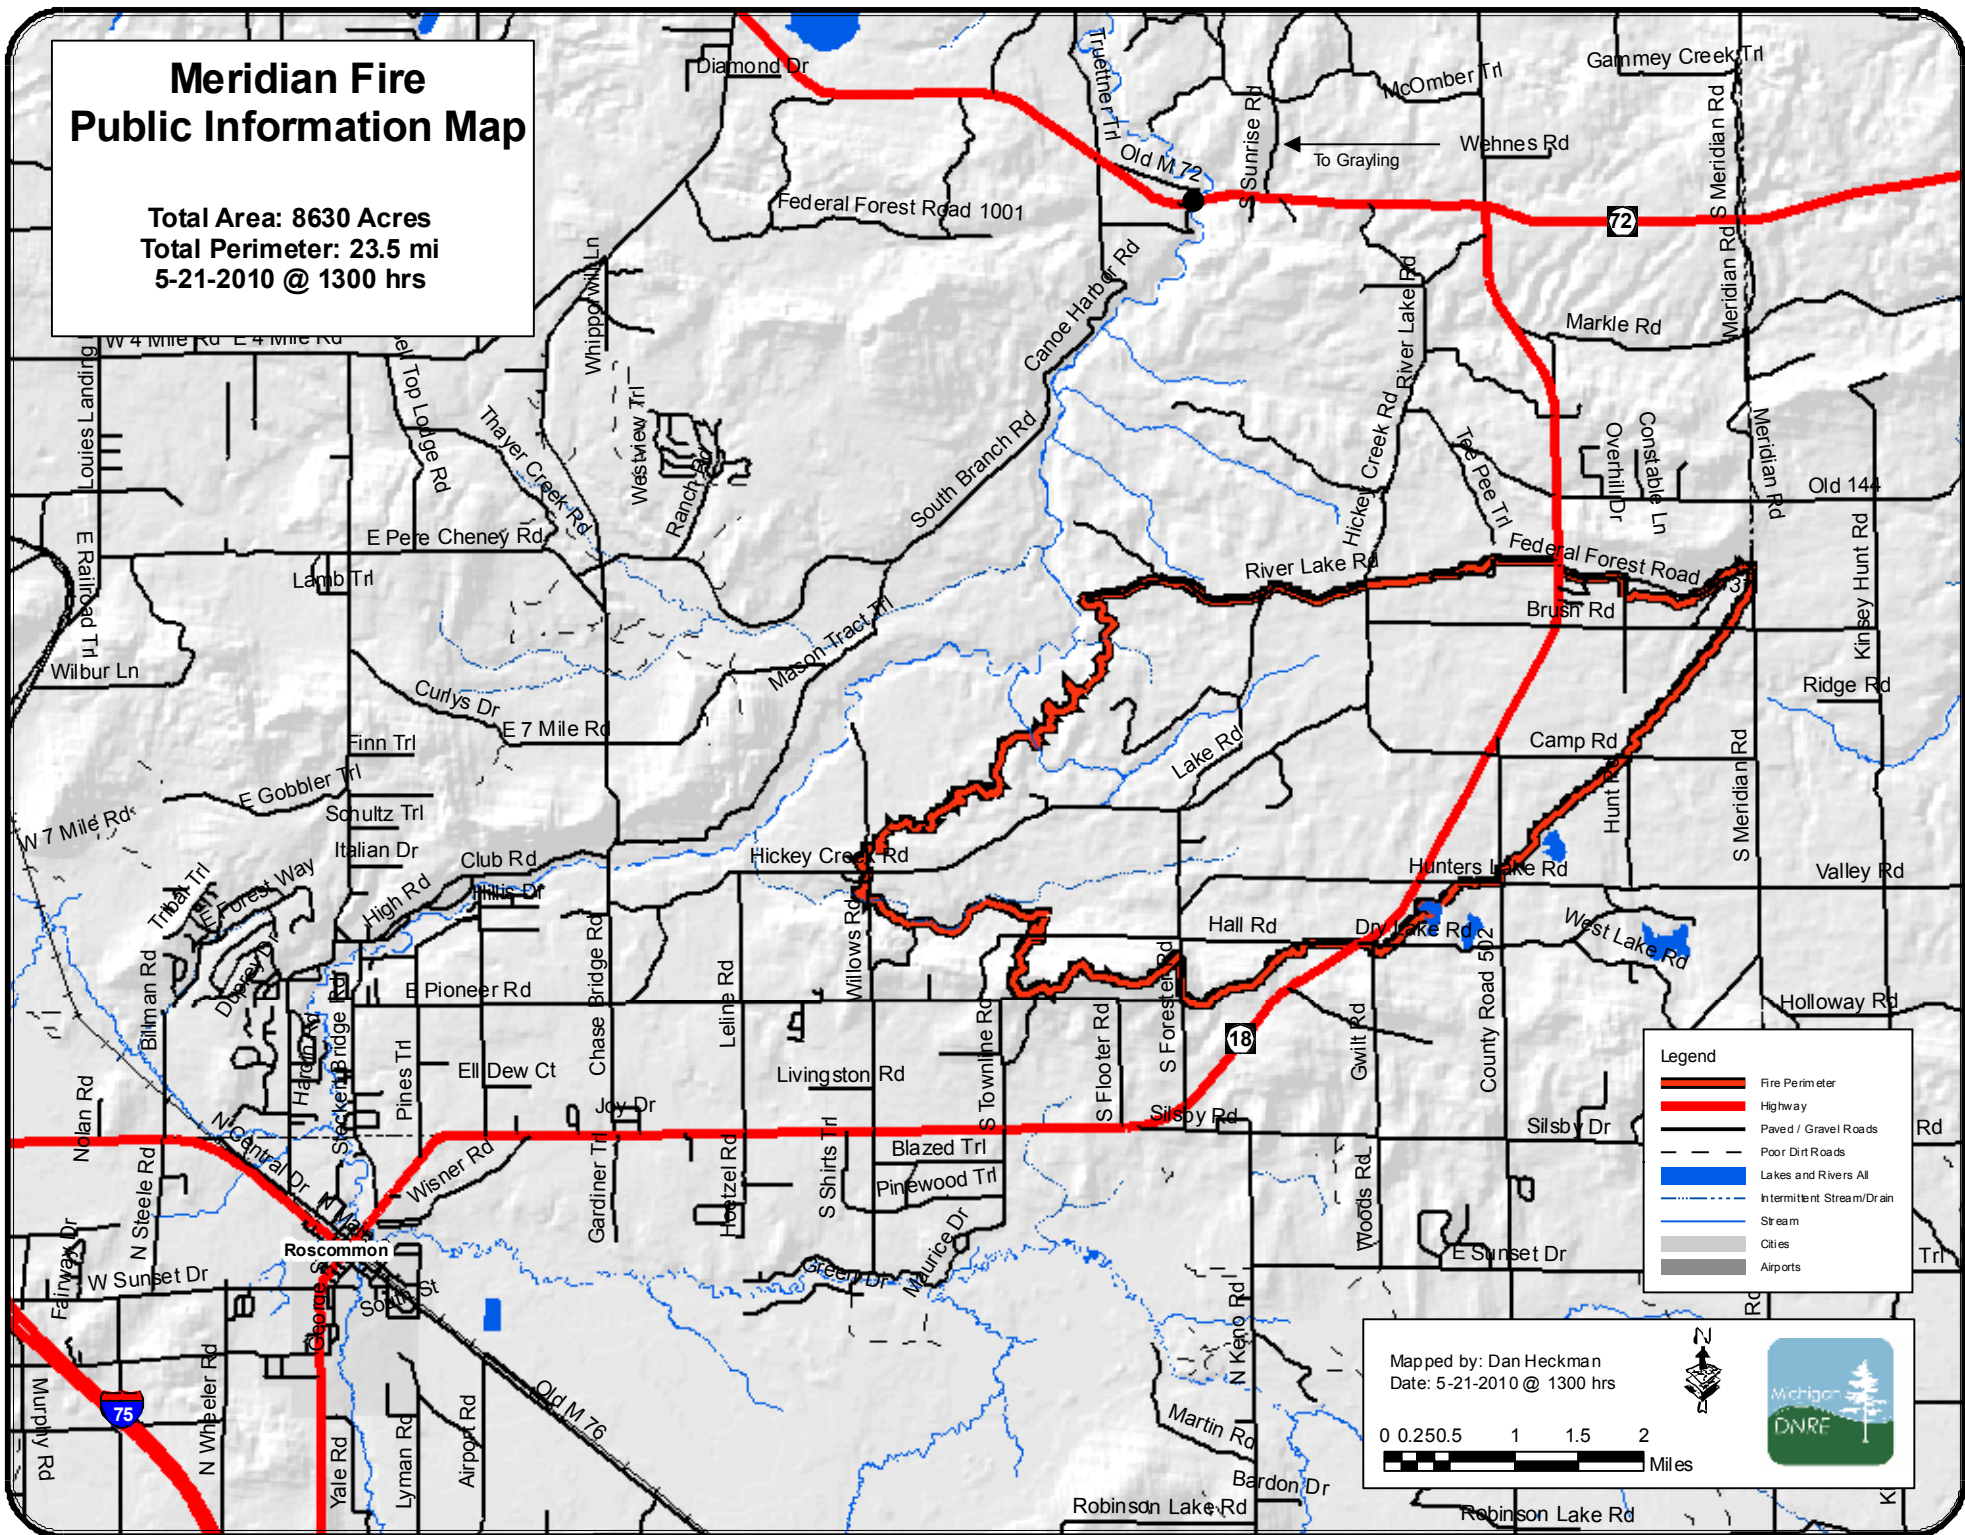

# Meridian Fire Public Information Map

**Total Area: 8630 Acres**  
**Total Perimeter: 23.5 mi**  
**5-21-2010 @ 1300 hrs**

**Legend**

- Fire Perimeter
- Highway
- Paved / Gravel Roads
- Poor Dirt Roads
- Lakes and Rivers All
- Intermittent Stream/Drain
- Stream
- Cities
- Airports

Mapped by: Dan Heckman  
 Date: 5-21-2010 @ 1300 hrs

0 0.250.5 1 1.5 2 Miles