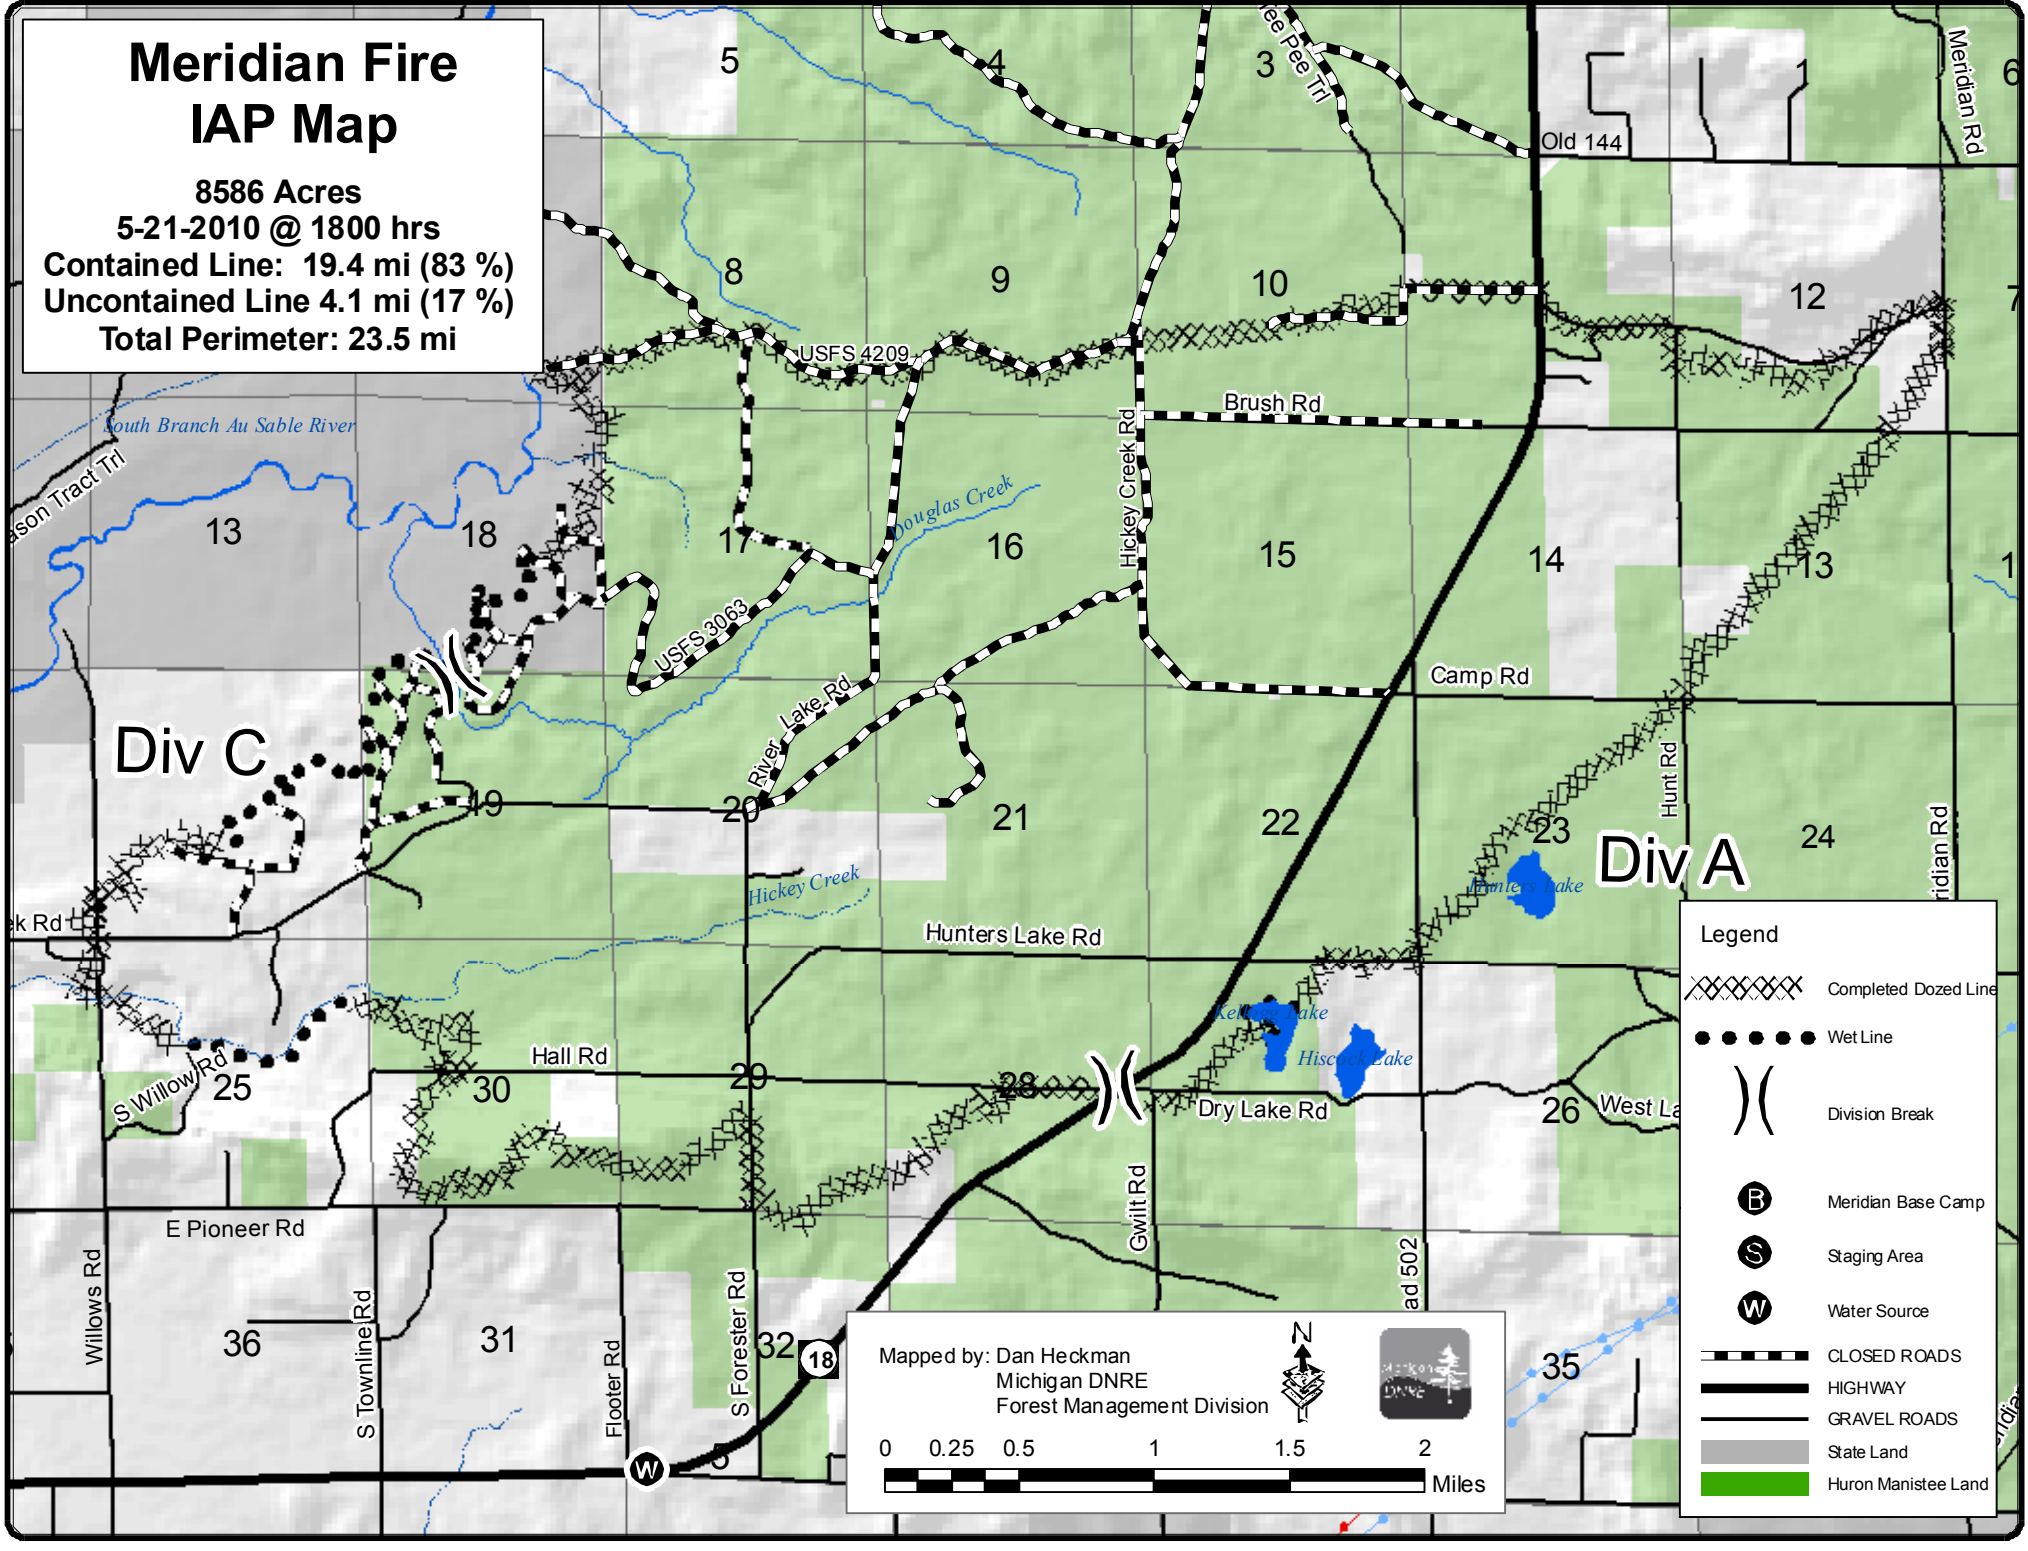

# Meridian Fire IAP Map

8586 Acres  
 5-21-2010 @ 1800 hrs  
 Contained Line: 19.4 mi (83 %)  
 Uncontained Line 4.1 mi (17 %)  
 Total Perimeter: 23.5 mi

Div C

Div A

- Legend**
- Completed Dozed Line
  - Wet Line
  - Division Break
  - Meridian Base Camp
  - Staging Area
  - Water Source
  - CLOSED ROADS
  - HIGHWAY
  - GRAVEL ROADS
  - State Land
  - Huron Manistee Land

Mapped by: Dan Heckman  
 Michigan DNRE  
 Forest Management Division

0 0.25 0.5 1 1.5 2 Miles