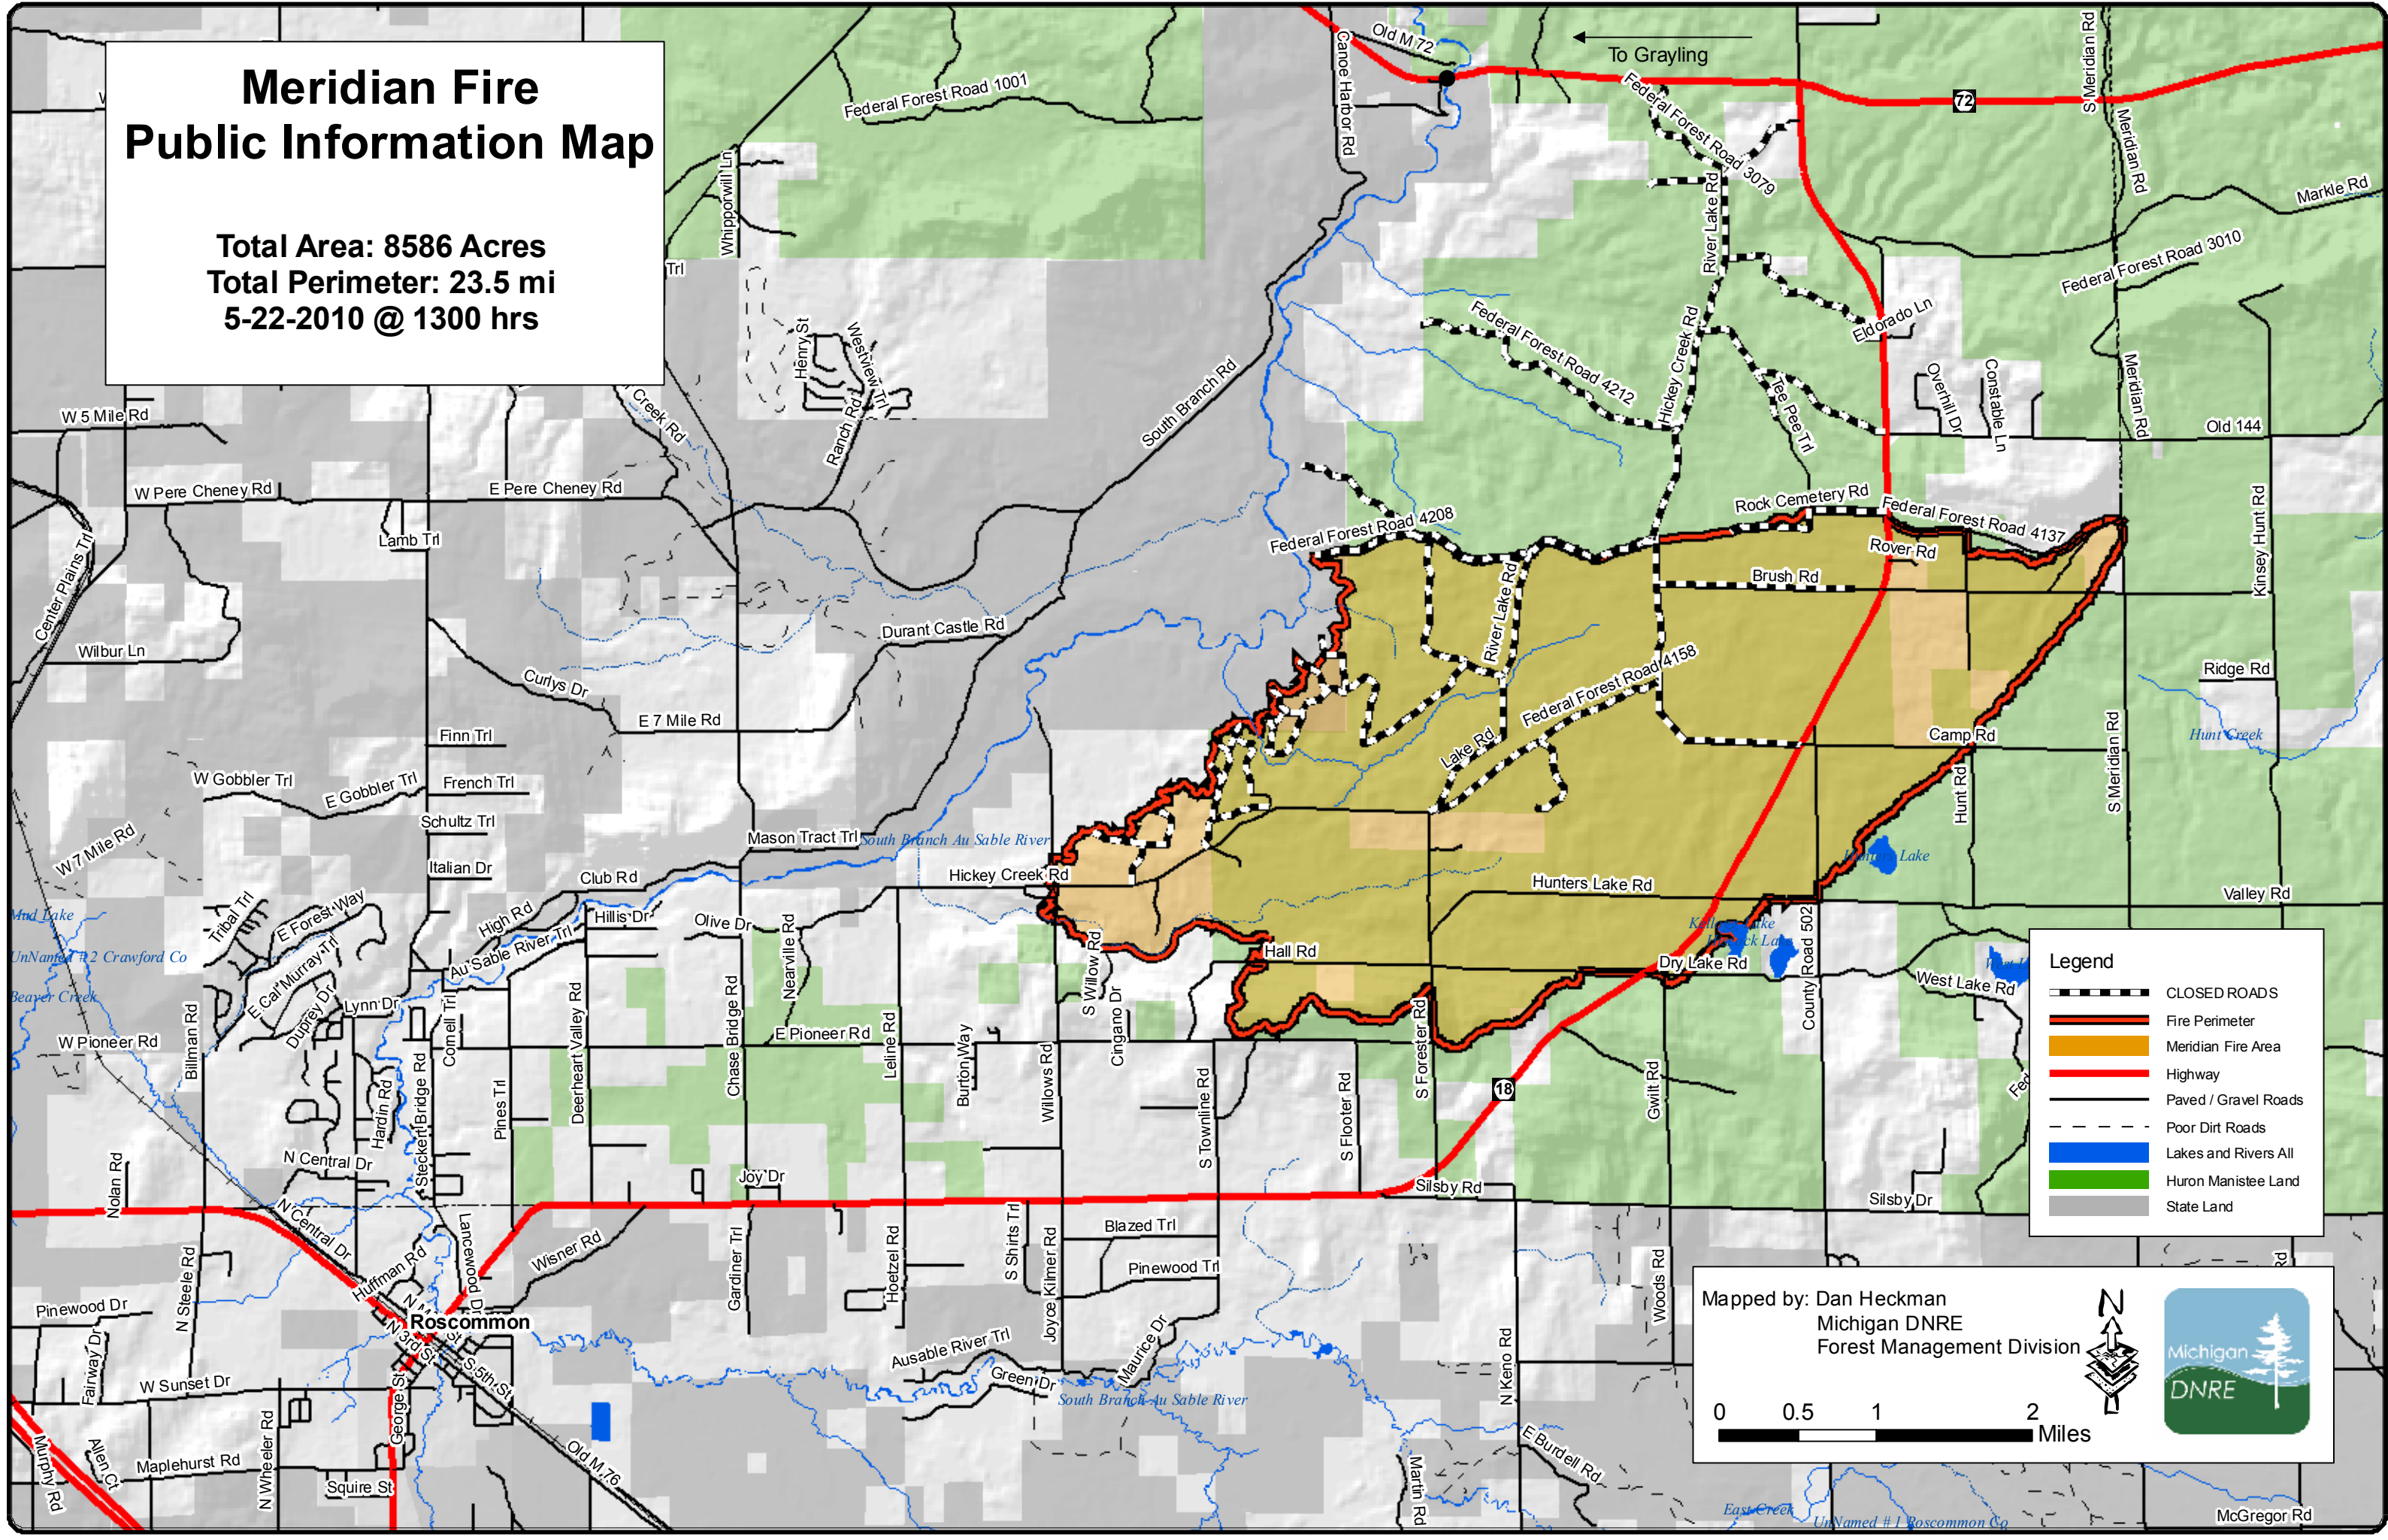

Meridian Fire Public Information Map

Total Area: 8586 Acres
Total Perimeter: 23.5 mi
5-22-2010 @ 1300 hrs

Legend

- CLOSED ROADS
- Fire Perimeter
- Meridian Fire Area
- Highway
- Paved / Gravel Roads
- Poor Dirt Roads
- Lakes and Rivers All
- Huron Manistee Land
- State Land

Mapped by: Dan Heckman
 Michigan DNRE
 Forest Management Division

0 0.5 1 2 Miles

Roscommon

To Grayling

McGregor Rd