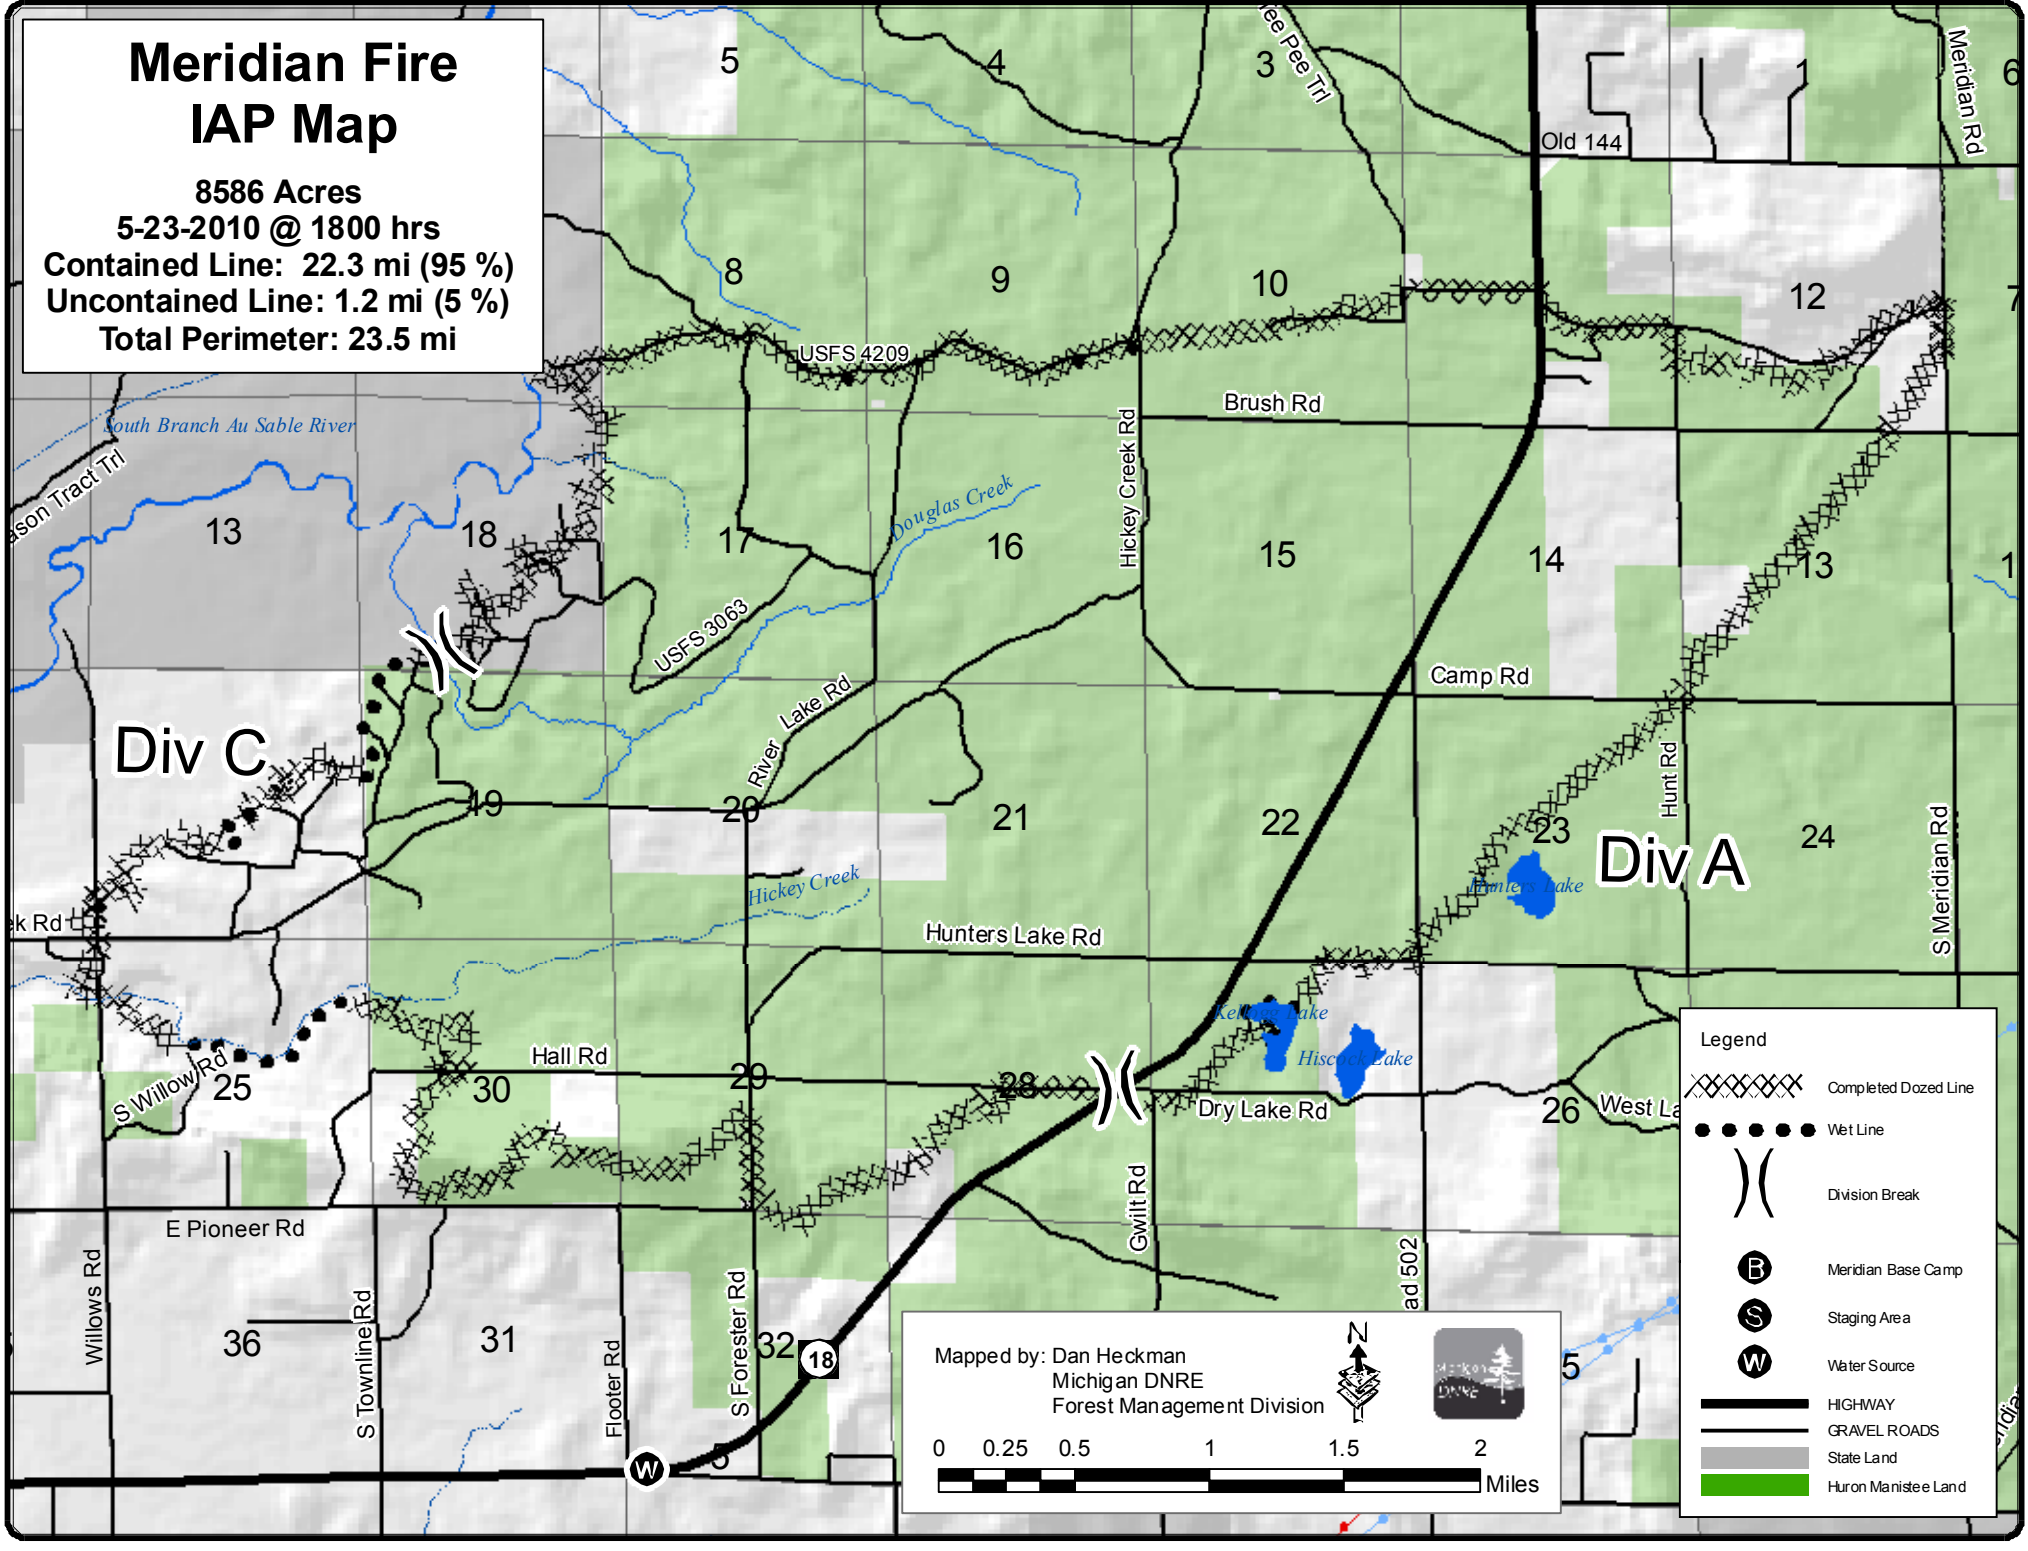

# Meridian Fire IAP Map

8586 Acres  
 5-23-2010 @ 1800 hrs  
 Contained Line: 22.3 mi (95 %)  
 Uncontained Line: 1.2 mi (5 %)  
 Total Perimeter: 23.5 mi

Div C

Div A

**Legend**

- Completed Dozed Line
- Wet Line
- Division Break
- Meridian Base Camp
- Staging Area
- Water Source
- HIGHWAY
- GRAVEL ROADS
- State Land
- Huron Manistee Land

Mapped by: Dan Heckman  
 Michigan DNRE  
 Forest Management Division

0 0.25 0.5 1 1.5 2  
 Miles