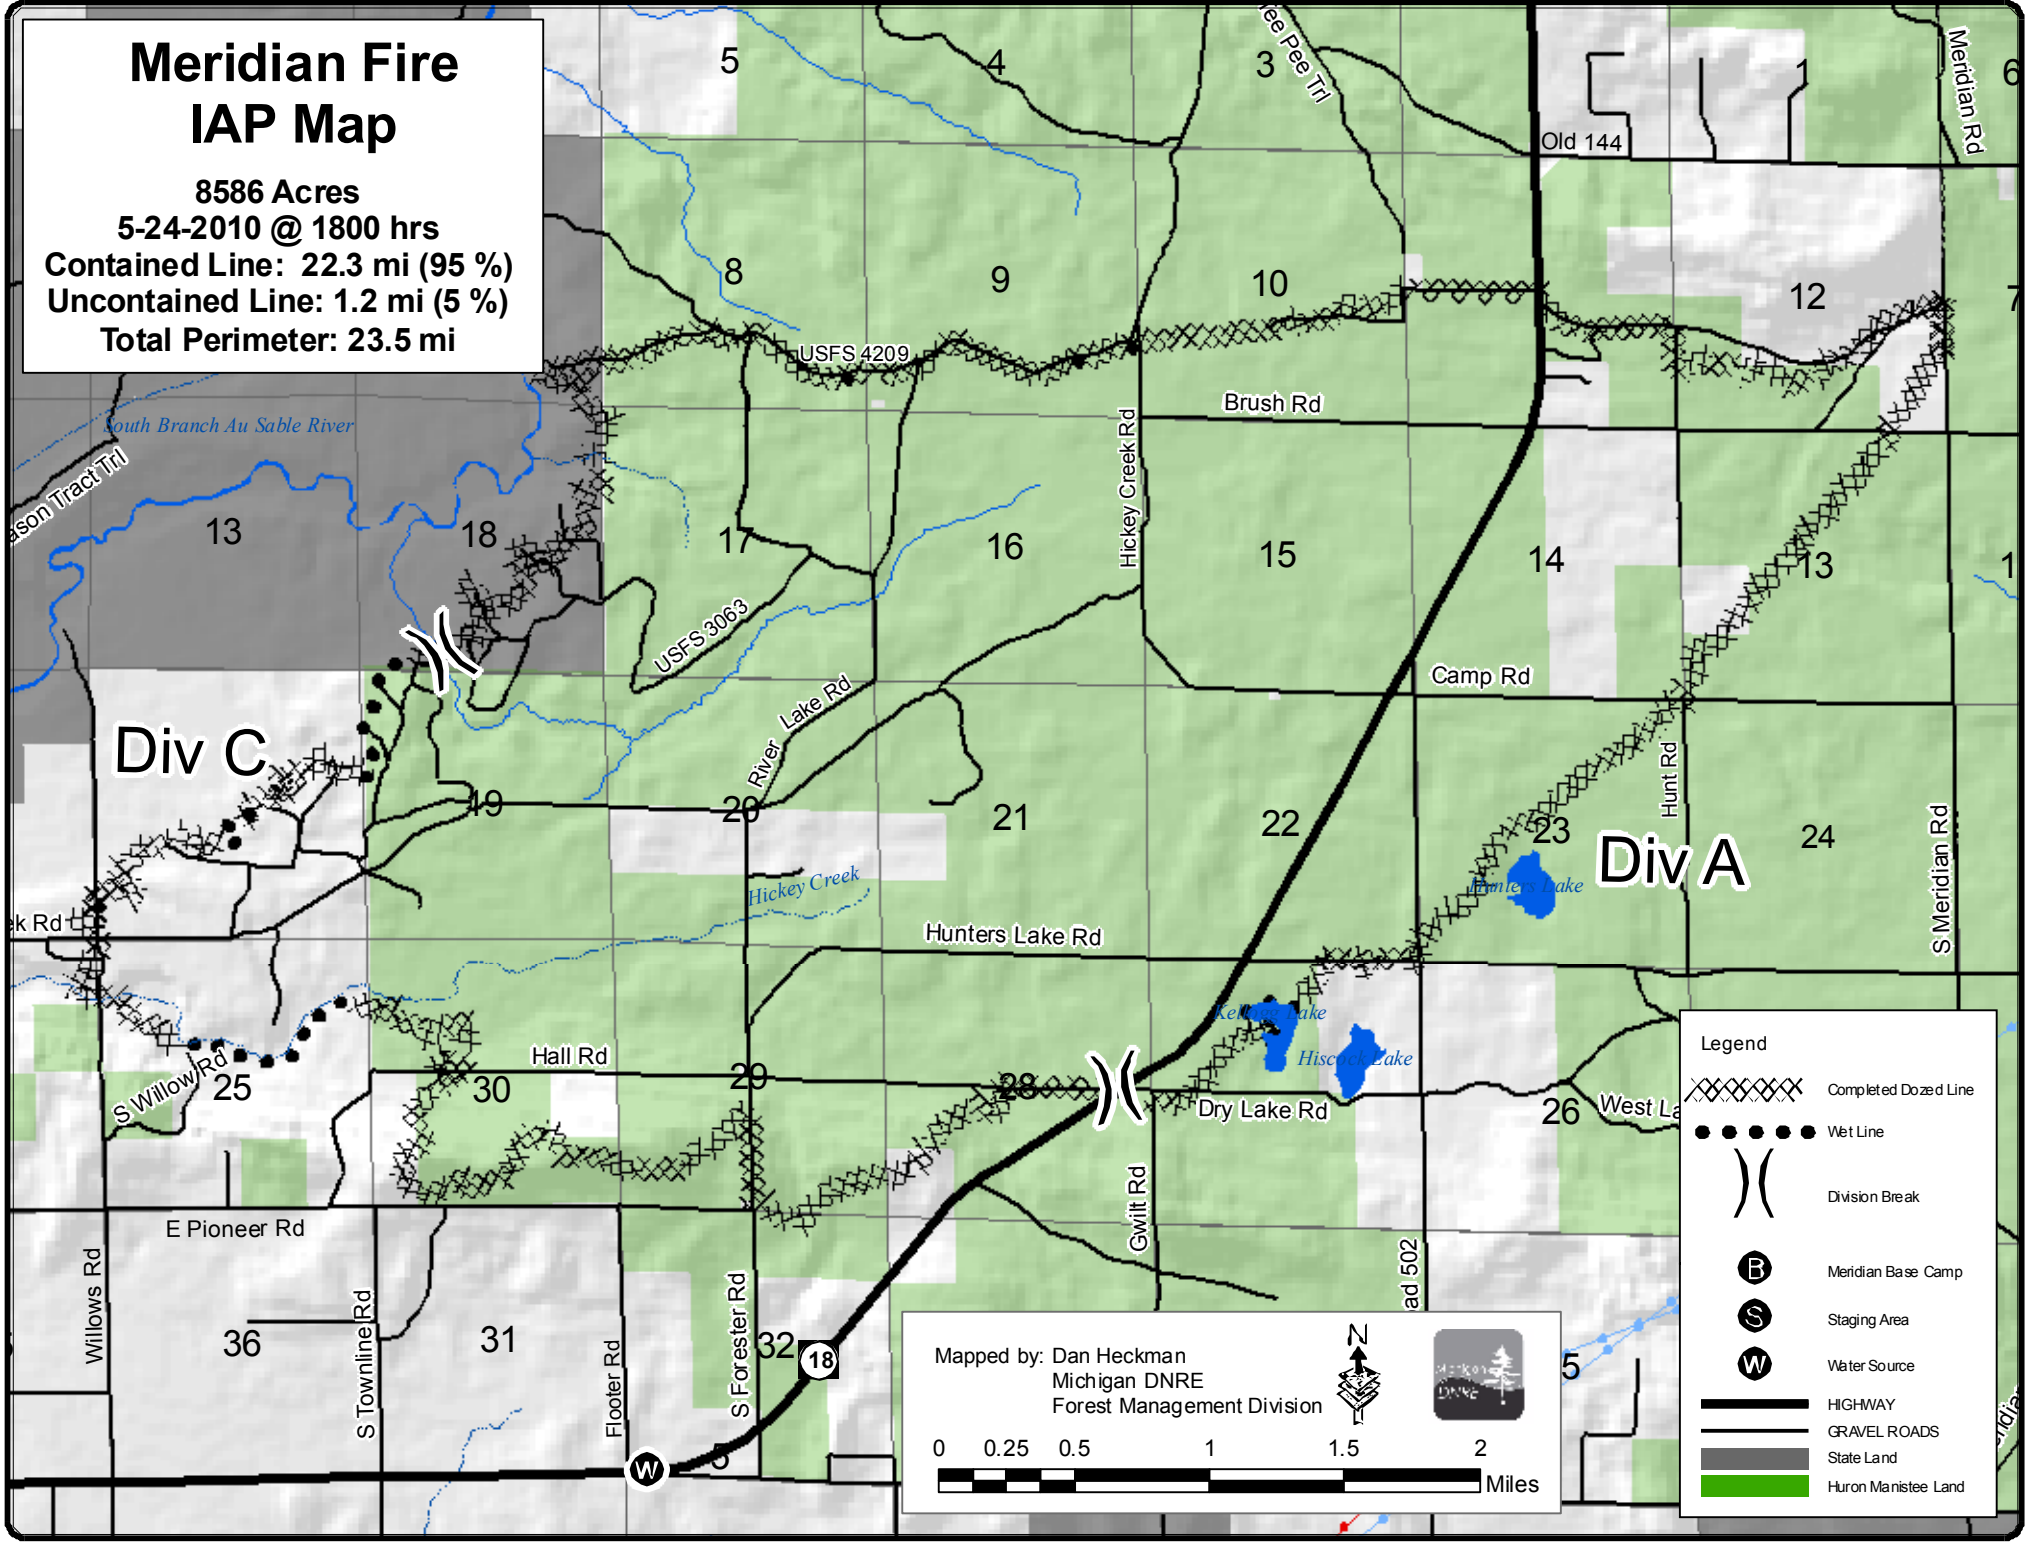

Meridian Fire IAP Map

8586 Acres
 5-24-2010 @ 1800 hrs
 Contained Line: 22.3 mi (95 %)
 Uncontained Line: 1.2 mi (5 %)
 Total Perimeter: 23.5 mi

Legend

- Completed Dozed Line
- Wet Line
- Division Break
- Meridian Base Camp
- Staging Area
- Water Source
- HIGHWAY
- GRAVEL ROADS
- State Land
- Huron Manistee Land

Mapped by: Dan Heckman
 Michigan DNRE
 Forest Management Division

0 0.25 0.5 1 1.5 2 Miles