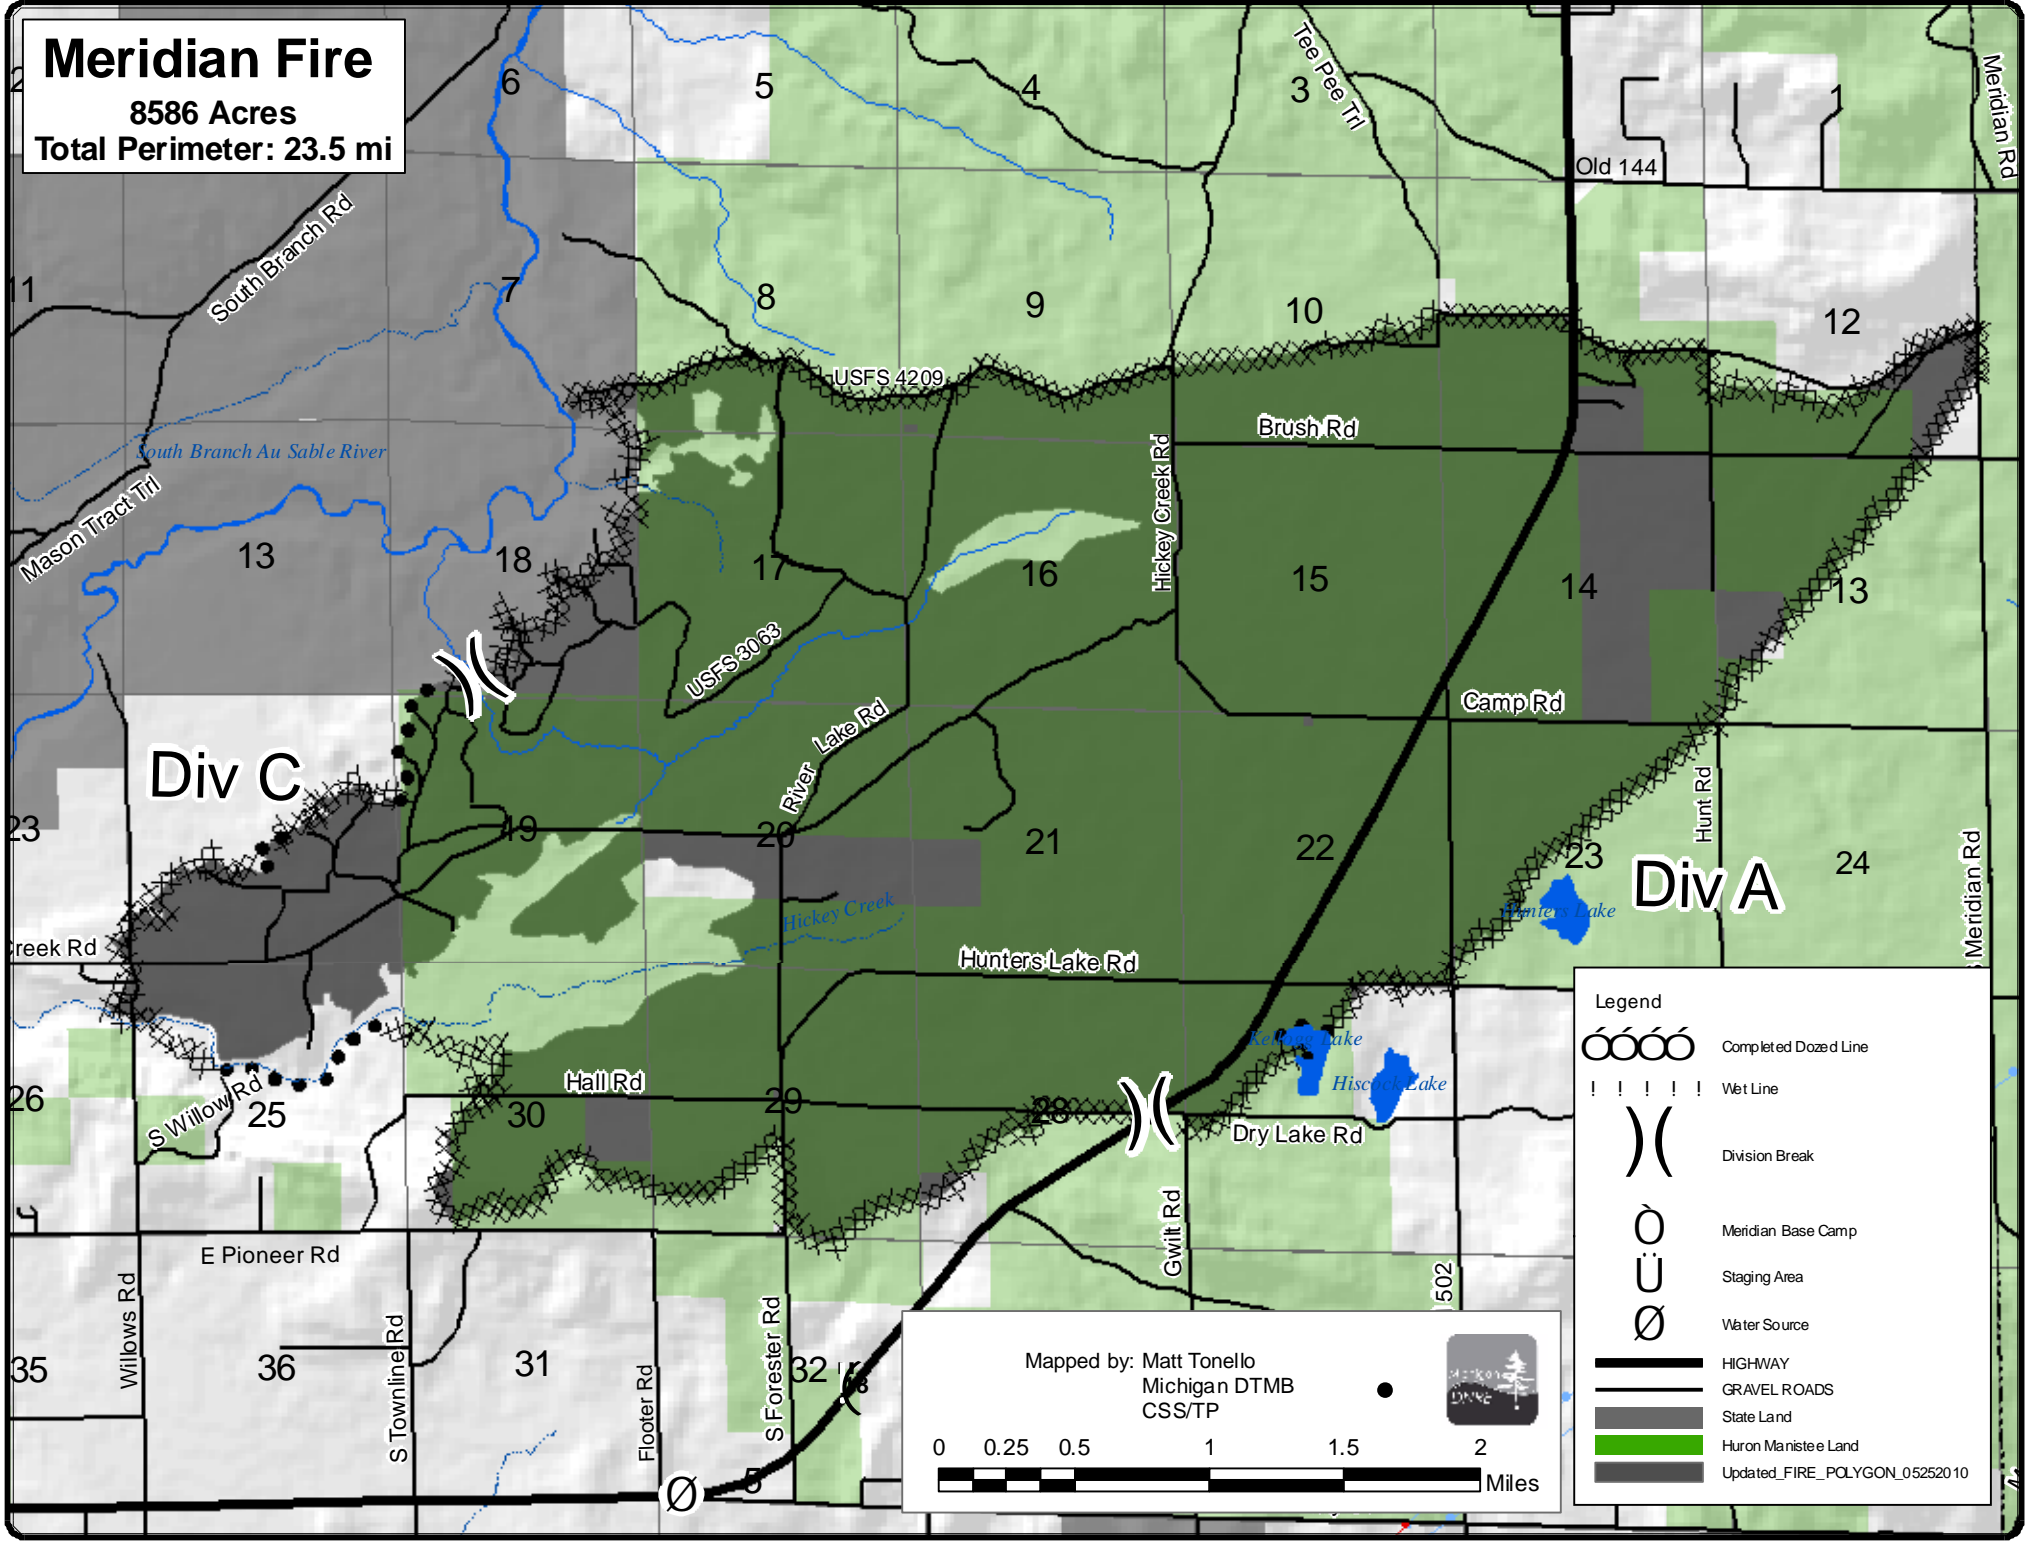

Meridian Fire

8586 Acres
Total Perimeter: 23.5 mi

Legend

- Completed Dozed Line
- ! ! ! ! ! Wet Line
-) (Division Break
- Meridian Base Camp
- Staging Area
- ∅ Water Source
- HIGHWAY
- GRAVEL ROADS
- State Land
- Huron Manistee Land
- Updated_FIRE_POLYGON_05252010

Mapped by: Matt Tonello
Michigan DTMB
CSS/TP

0 0.25 0.5 1 1.5 2 Miles