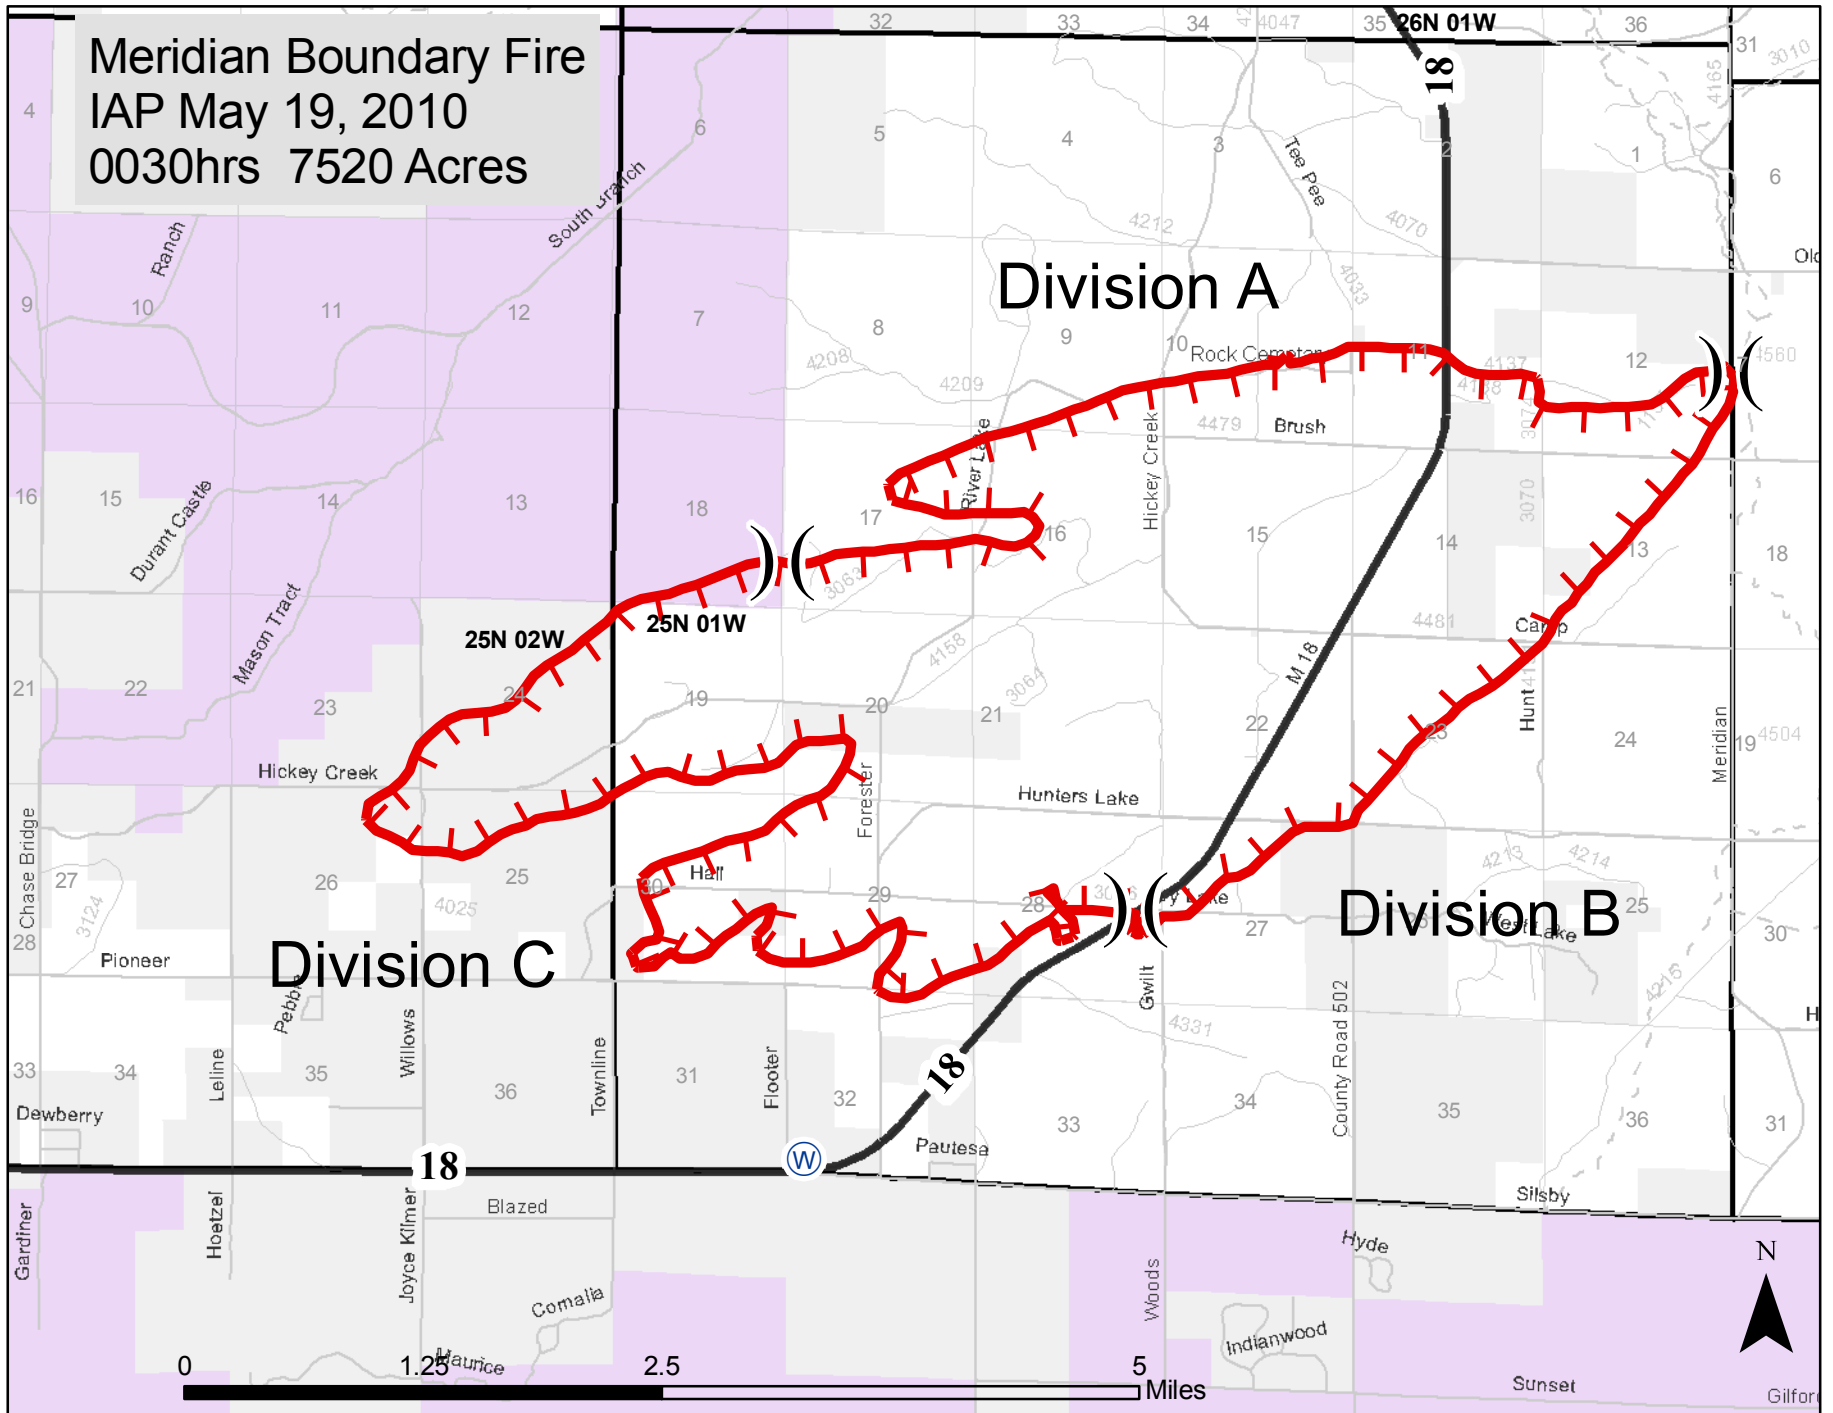

Meridian Boundary Fire
IAP May 19, 2010
0030hrs 7520 Acres

Division A

Division C

Division B

0 1.25 2.5 5 Miles