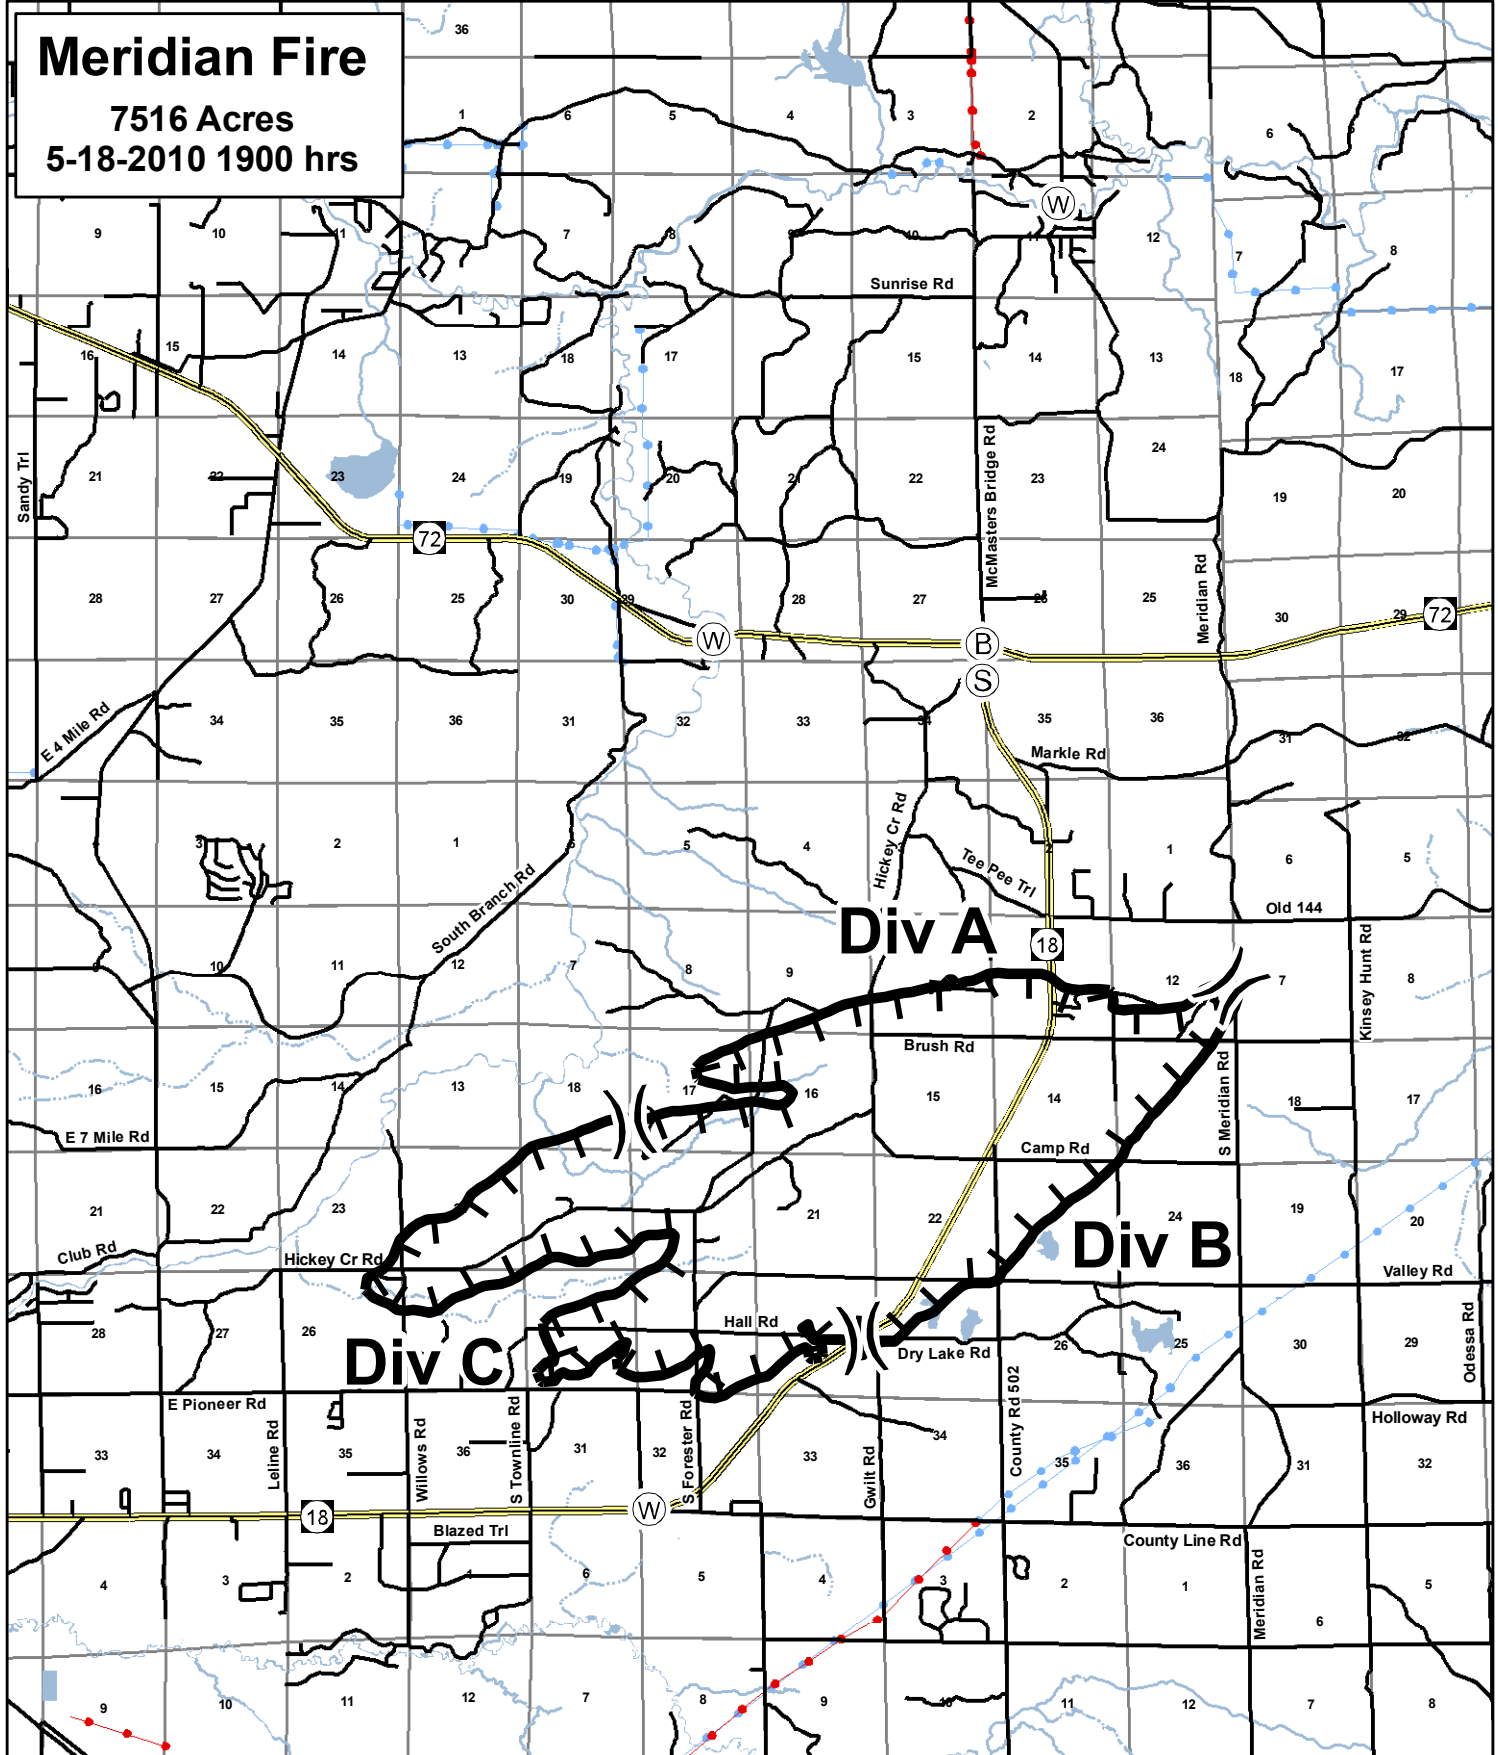

# Meridian Fire

7516 Acres  
5-18-2010 1900 hrs

## Legend

Fire Perimeter

Highway

Paved Roads

Division Break

Meridian Base Camp

Staging Area

Water Source