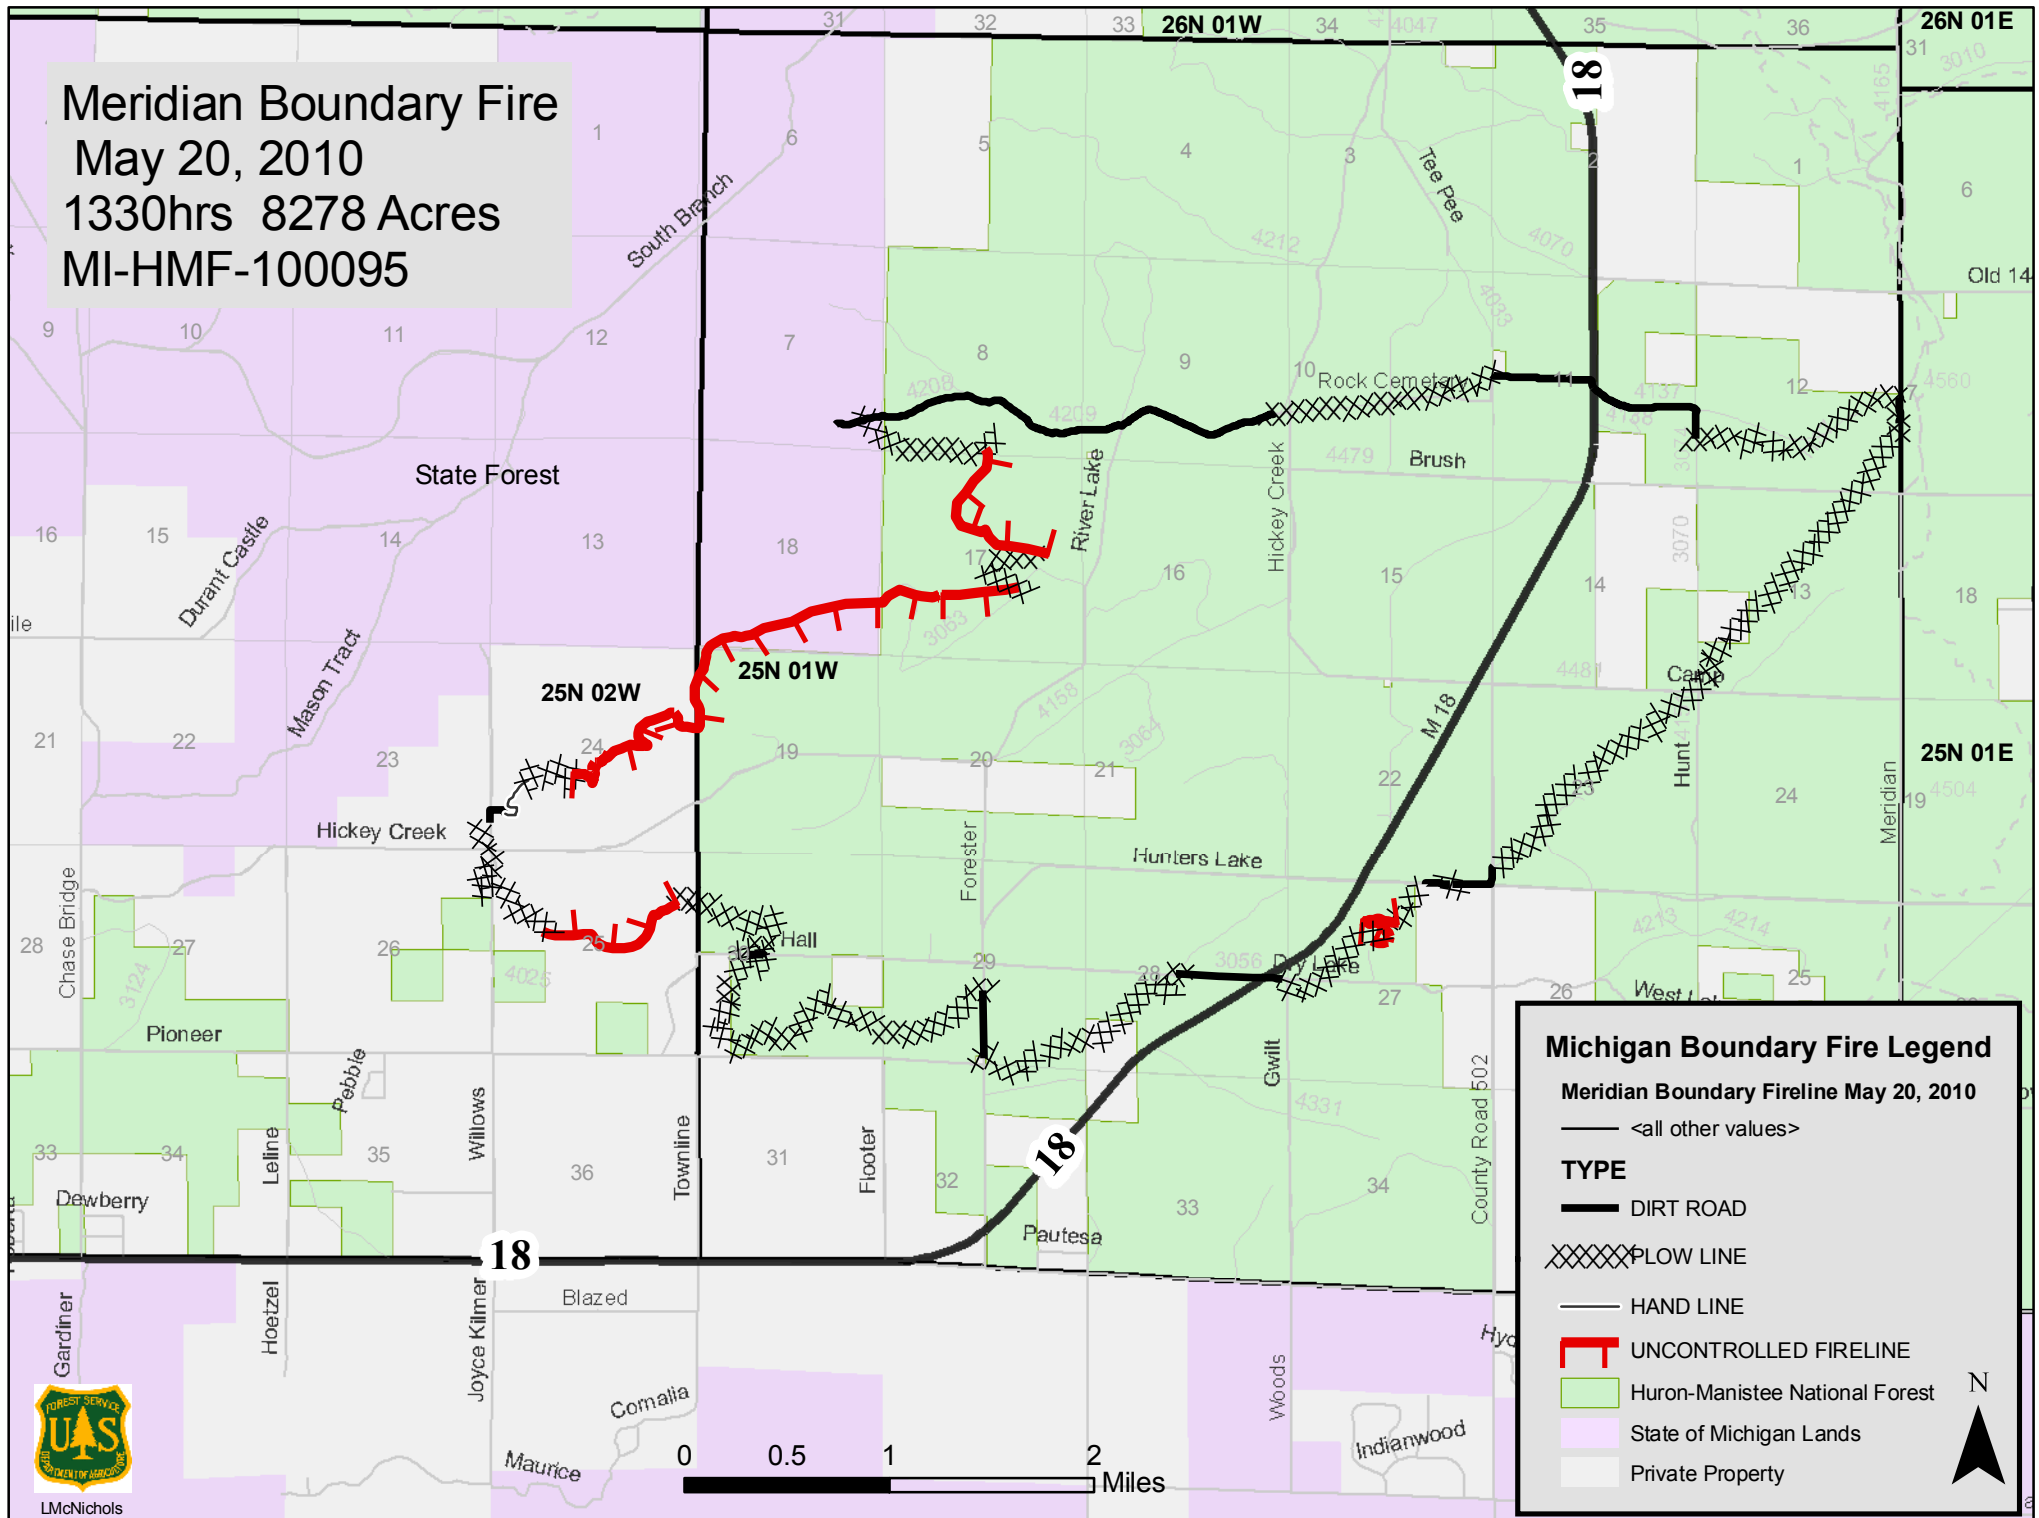

Meridian Boundary Fire
 May 20, 2010
 1330hrs 8278 Acres
 MI-HMF-100095

Michigan Boundary Fire Legend

Meridian Boundary Fireline May 20, 2010

— <all other values>

TYPE

- DIRT ROAD
- XXXXX PLOW LINE
- HAND LINE
- UNCONTROLLED FIRELINE
- Huron-Manistee National Forest
- State of Michigan Lands
- Private Property

LMcNichols