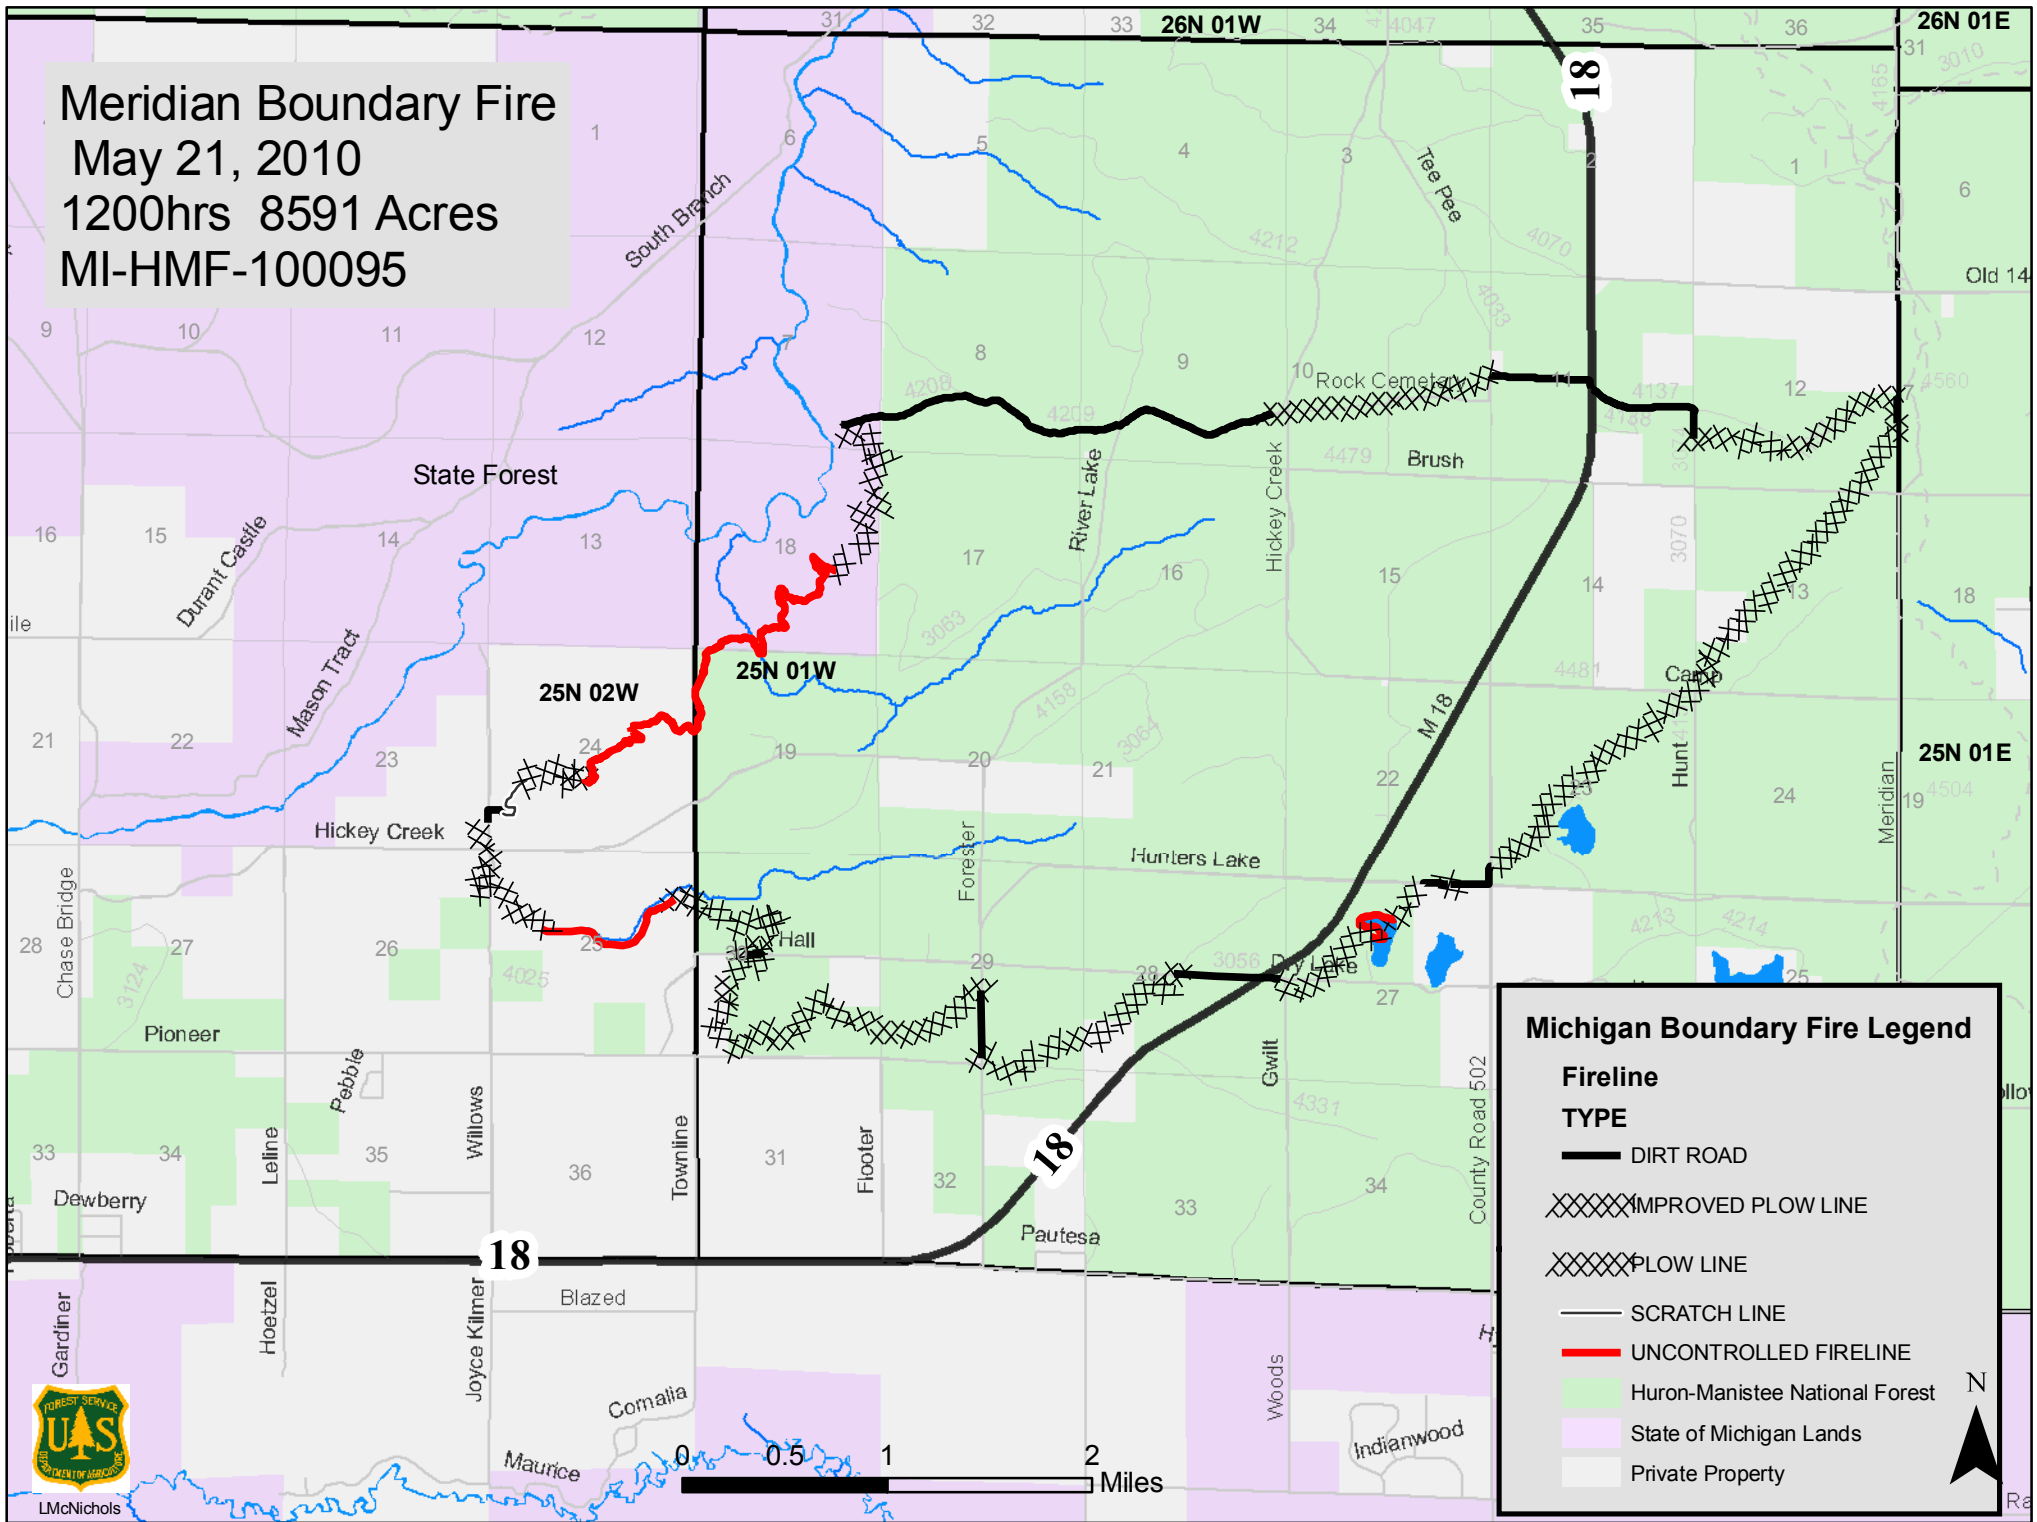

Meridian Boundary Fire  
 May 21, 2010  
 1200hrs 8591 Acres  
 MI-HMF-100095

**Michigan Boundary Fire Legend**

**Fireline TYPE**

- DIRT ROAD
- IMPROVED PLOW LINE
- PLOW LINE
- SCRATCH LINE
- UNCONTROLLED FIRELINE

**Land Ownership**

- Huron-Manistee National Forest
- State of Michigan Lands
- Private Property

LMcNichols