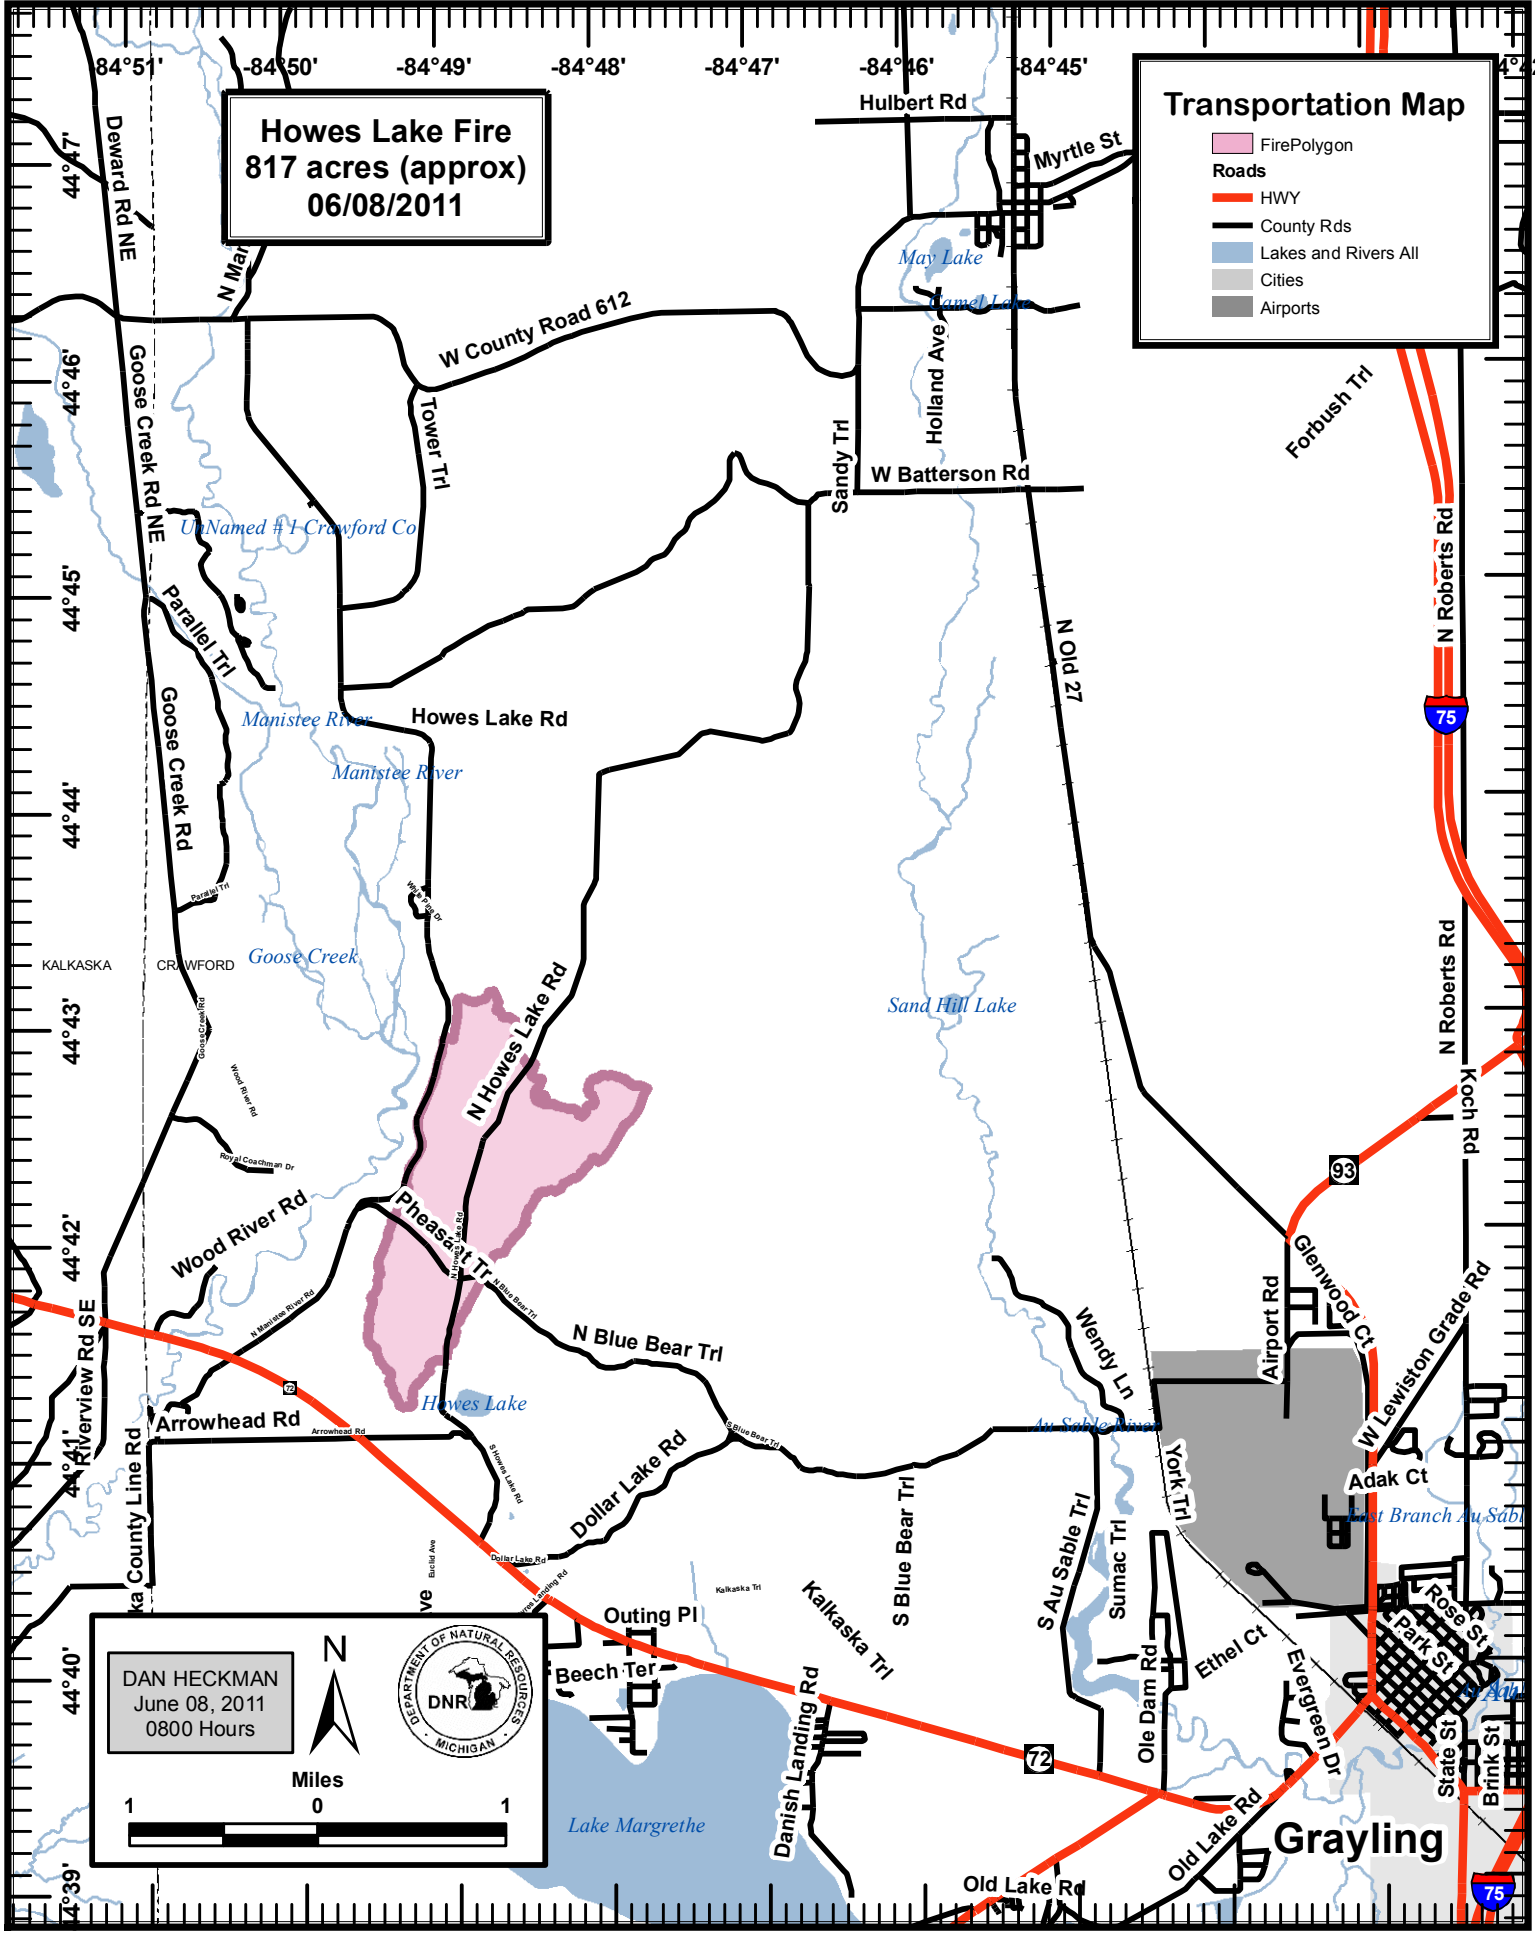

Howes Lake Fire
817 acres (approx)
06/08/2011

Transportation Map

- FirePolygon
- Roads
 - HWY
 - County Rds
- Lakes and Rivers All
- Cities
- Airports

DAN HECKMAN
June 08, 2011
0800 Hours

Miles
1 0 1