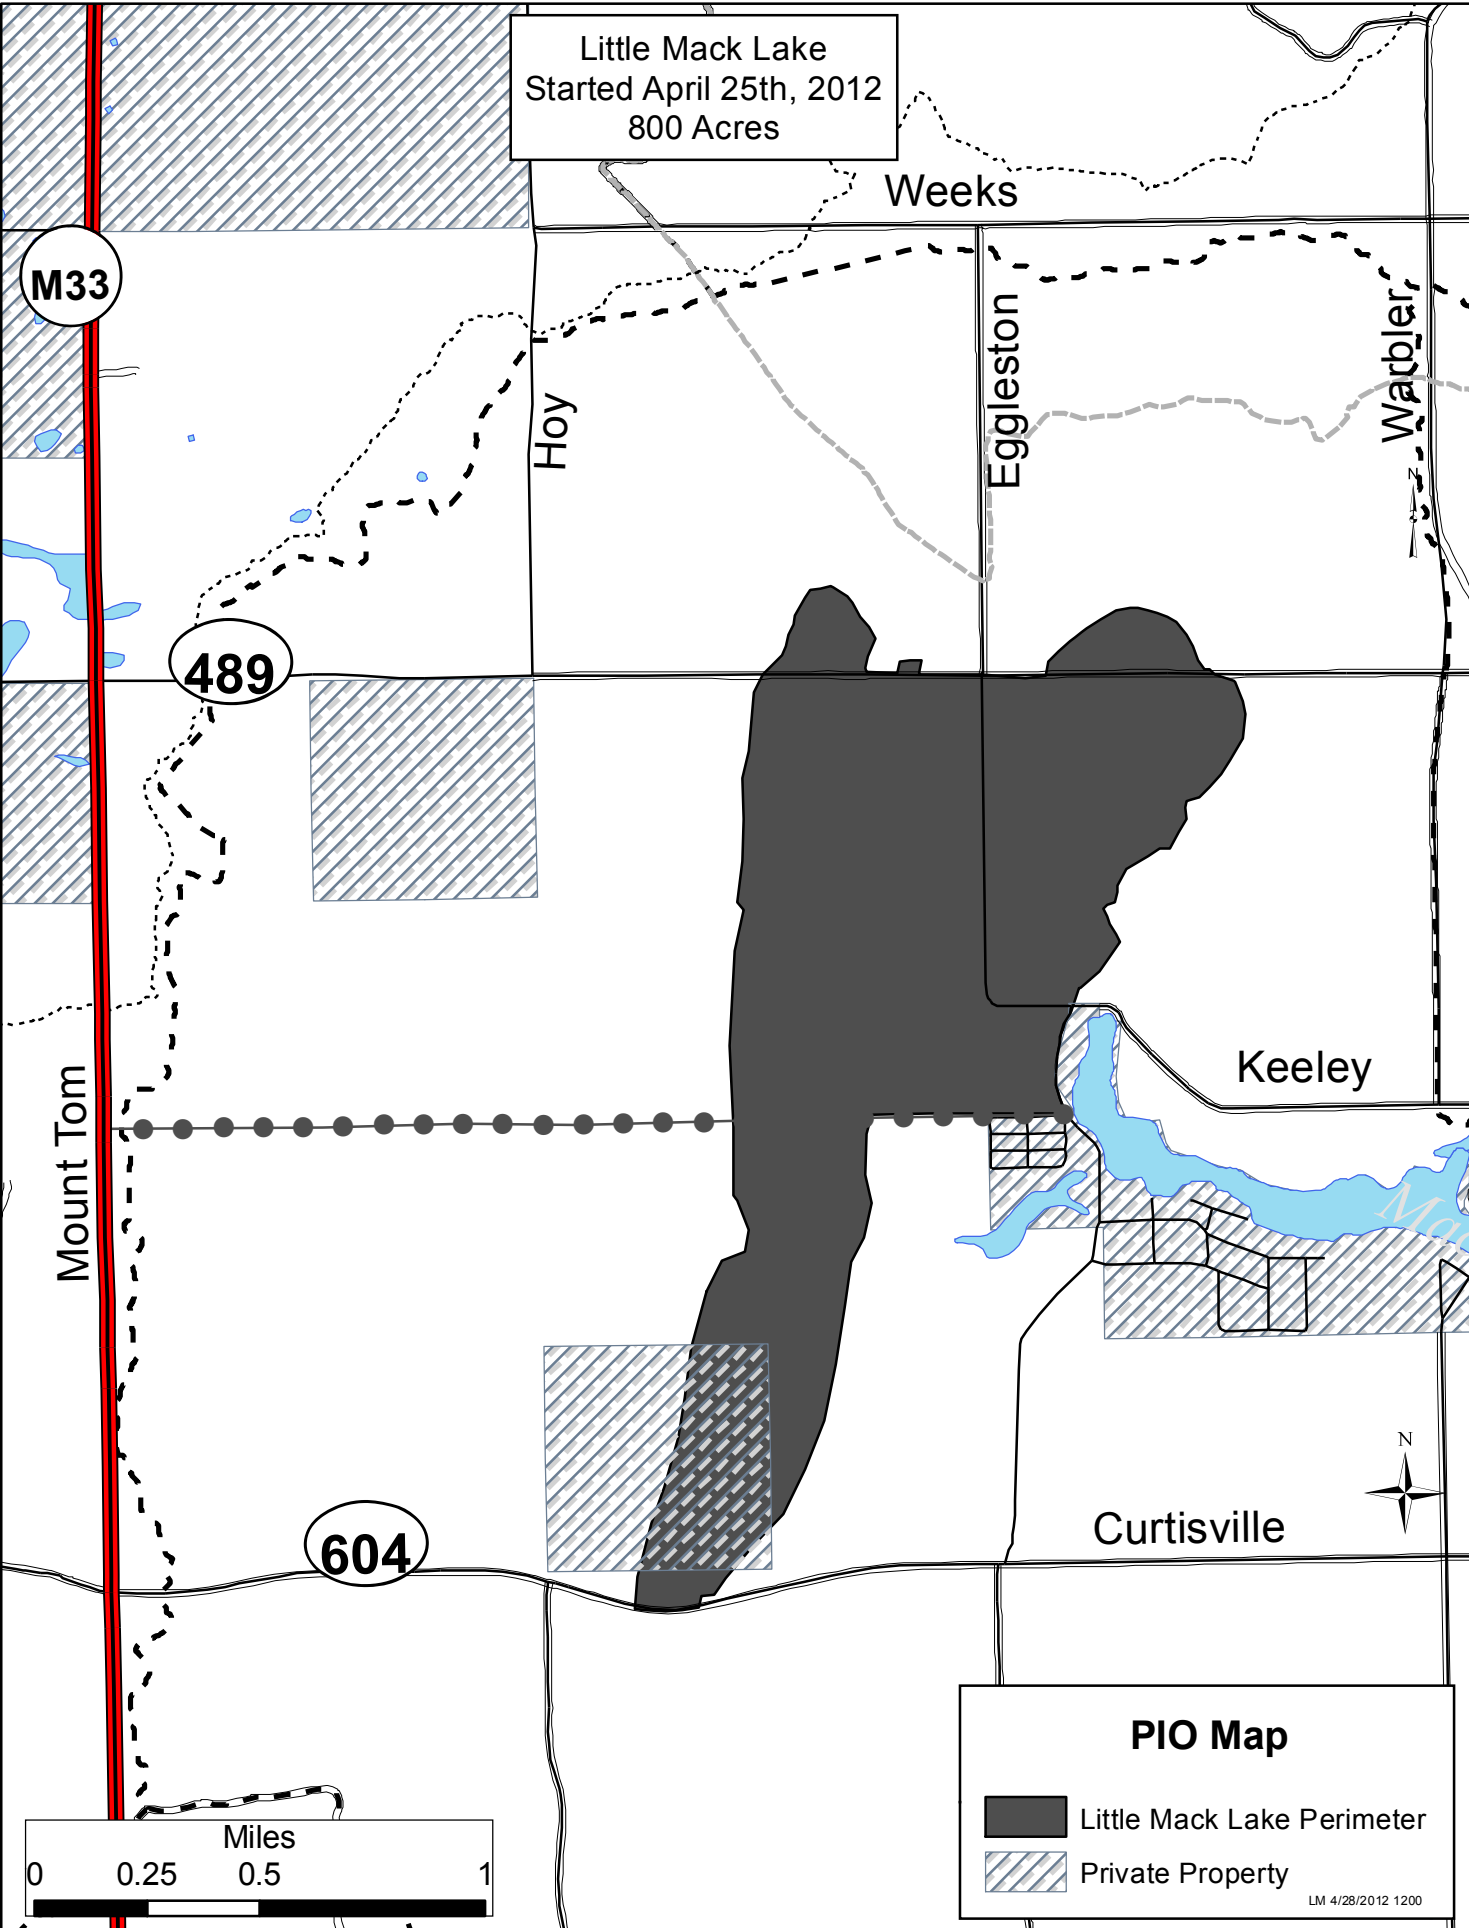

Little Mack Lake
Started April 25th, 2012
800 Acres

PIO Map

-  Little Mack Lake Perimeter
-  Private Property

LM 4/28/2012 1200