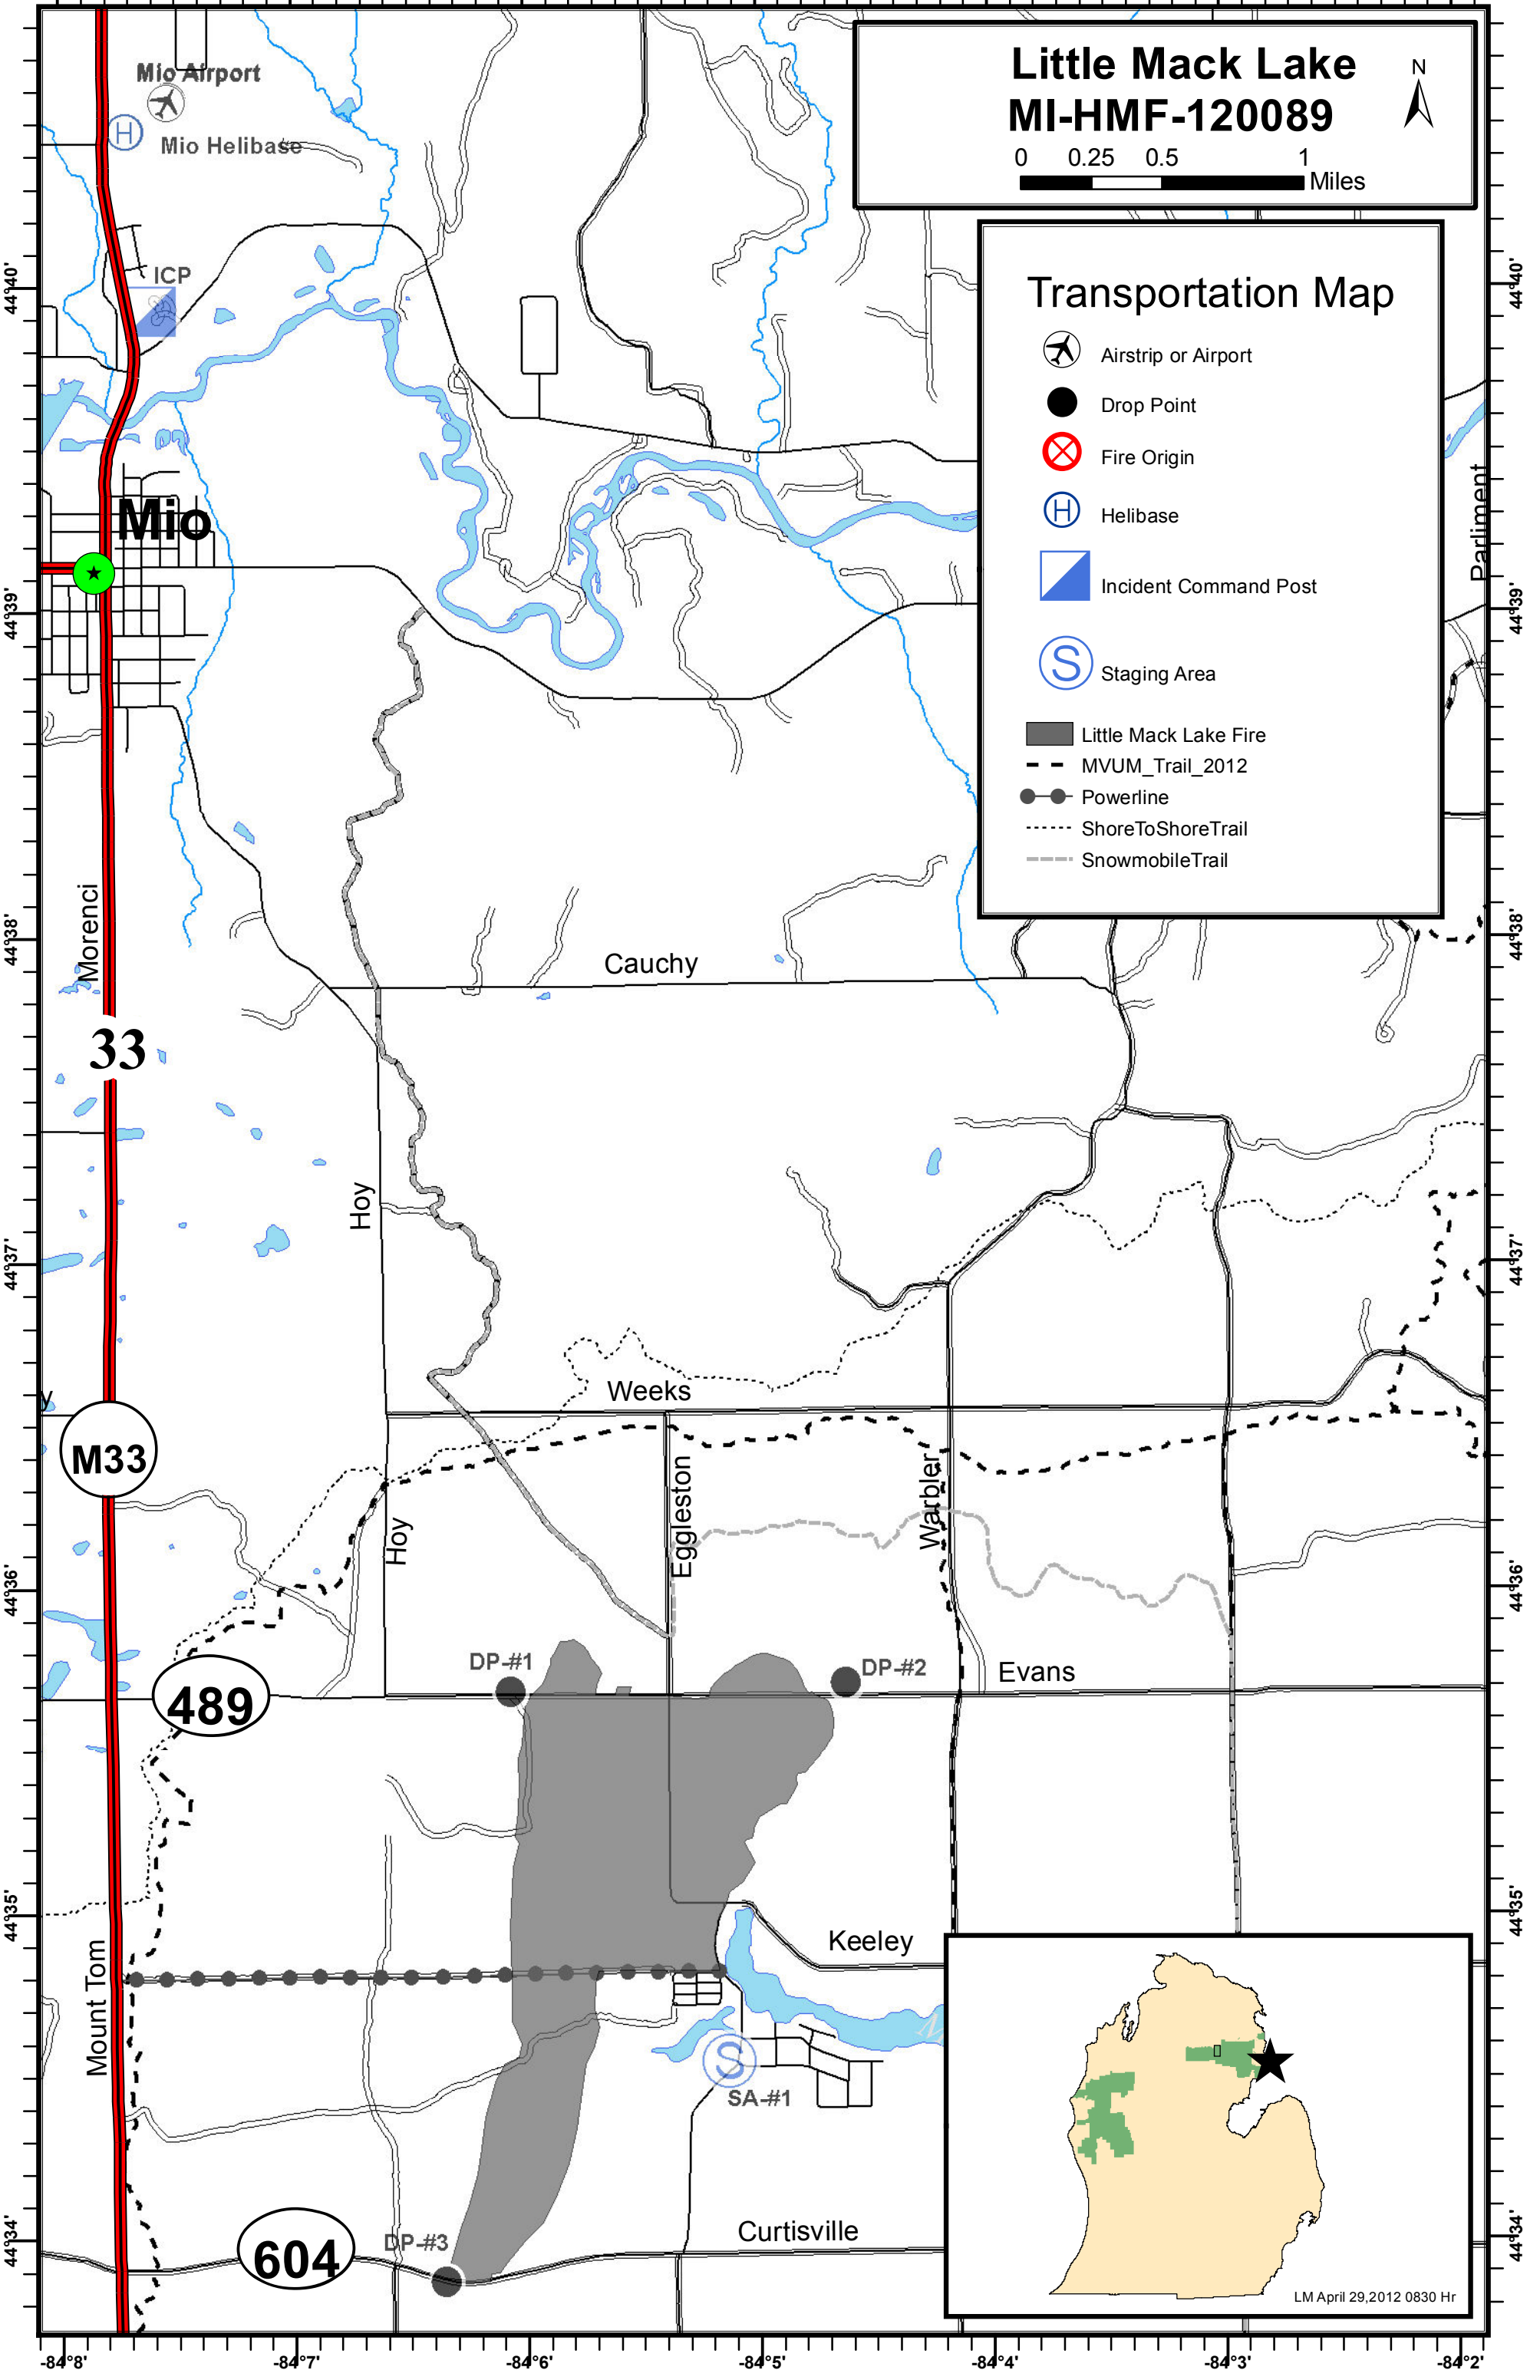

-84°8' -84°7' -84°6' -84°5' -84°4' -84°3' -84°2'

# Little Mack Lake MI-HMF-120089

0 0.25 0.5 1  
Miles

## Transportation Map

-  Airstrip or Airport
-  Drop Point
-  Fire Origin
-  Helibase
-  Incident Command Post
-  Staging Area

-  Little Mack Lake Fire
-  MVUM\_Trail\_2012
-  Powerline
-  ShoreToShoreTrail
-  SnowmobileTrail