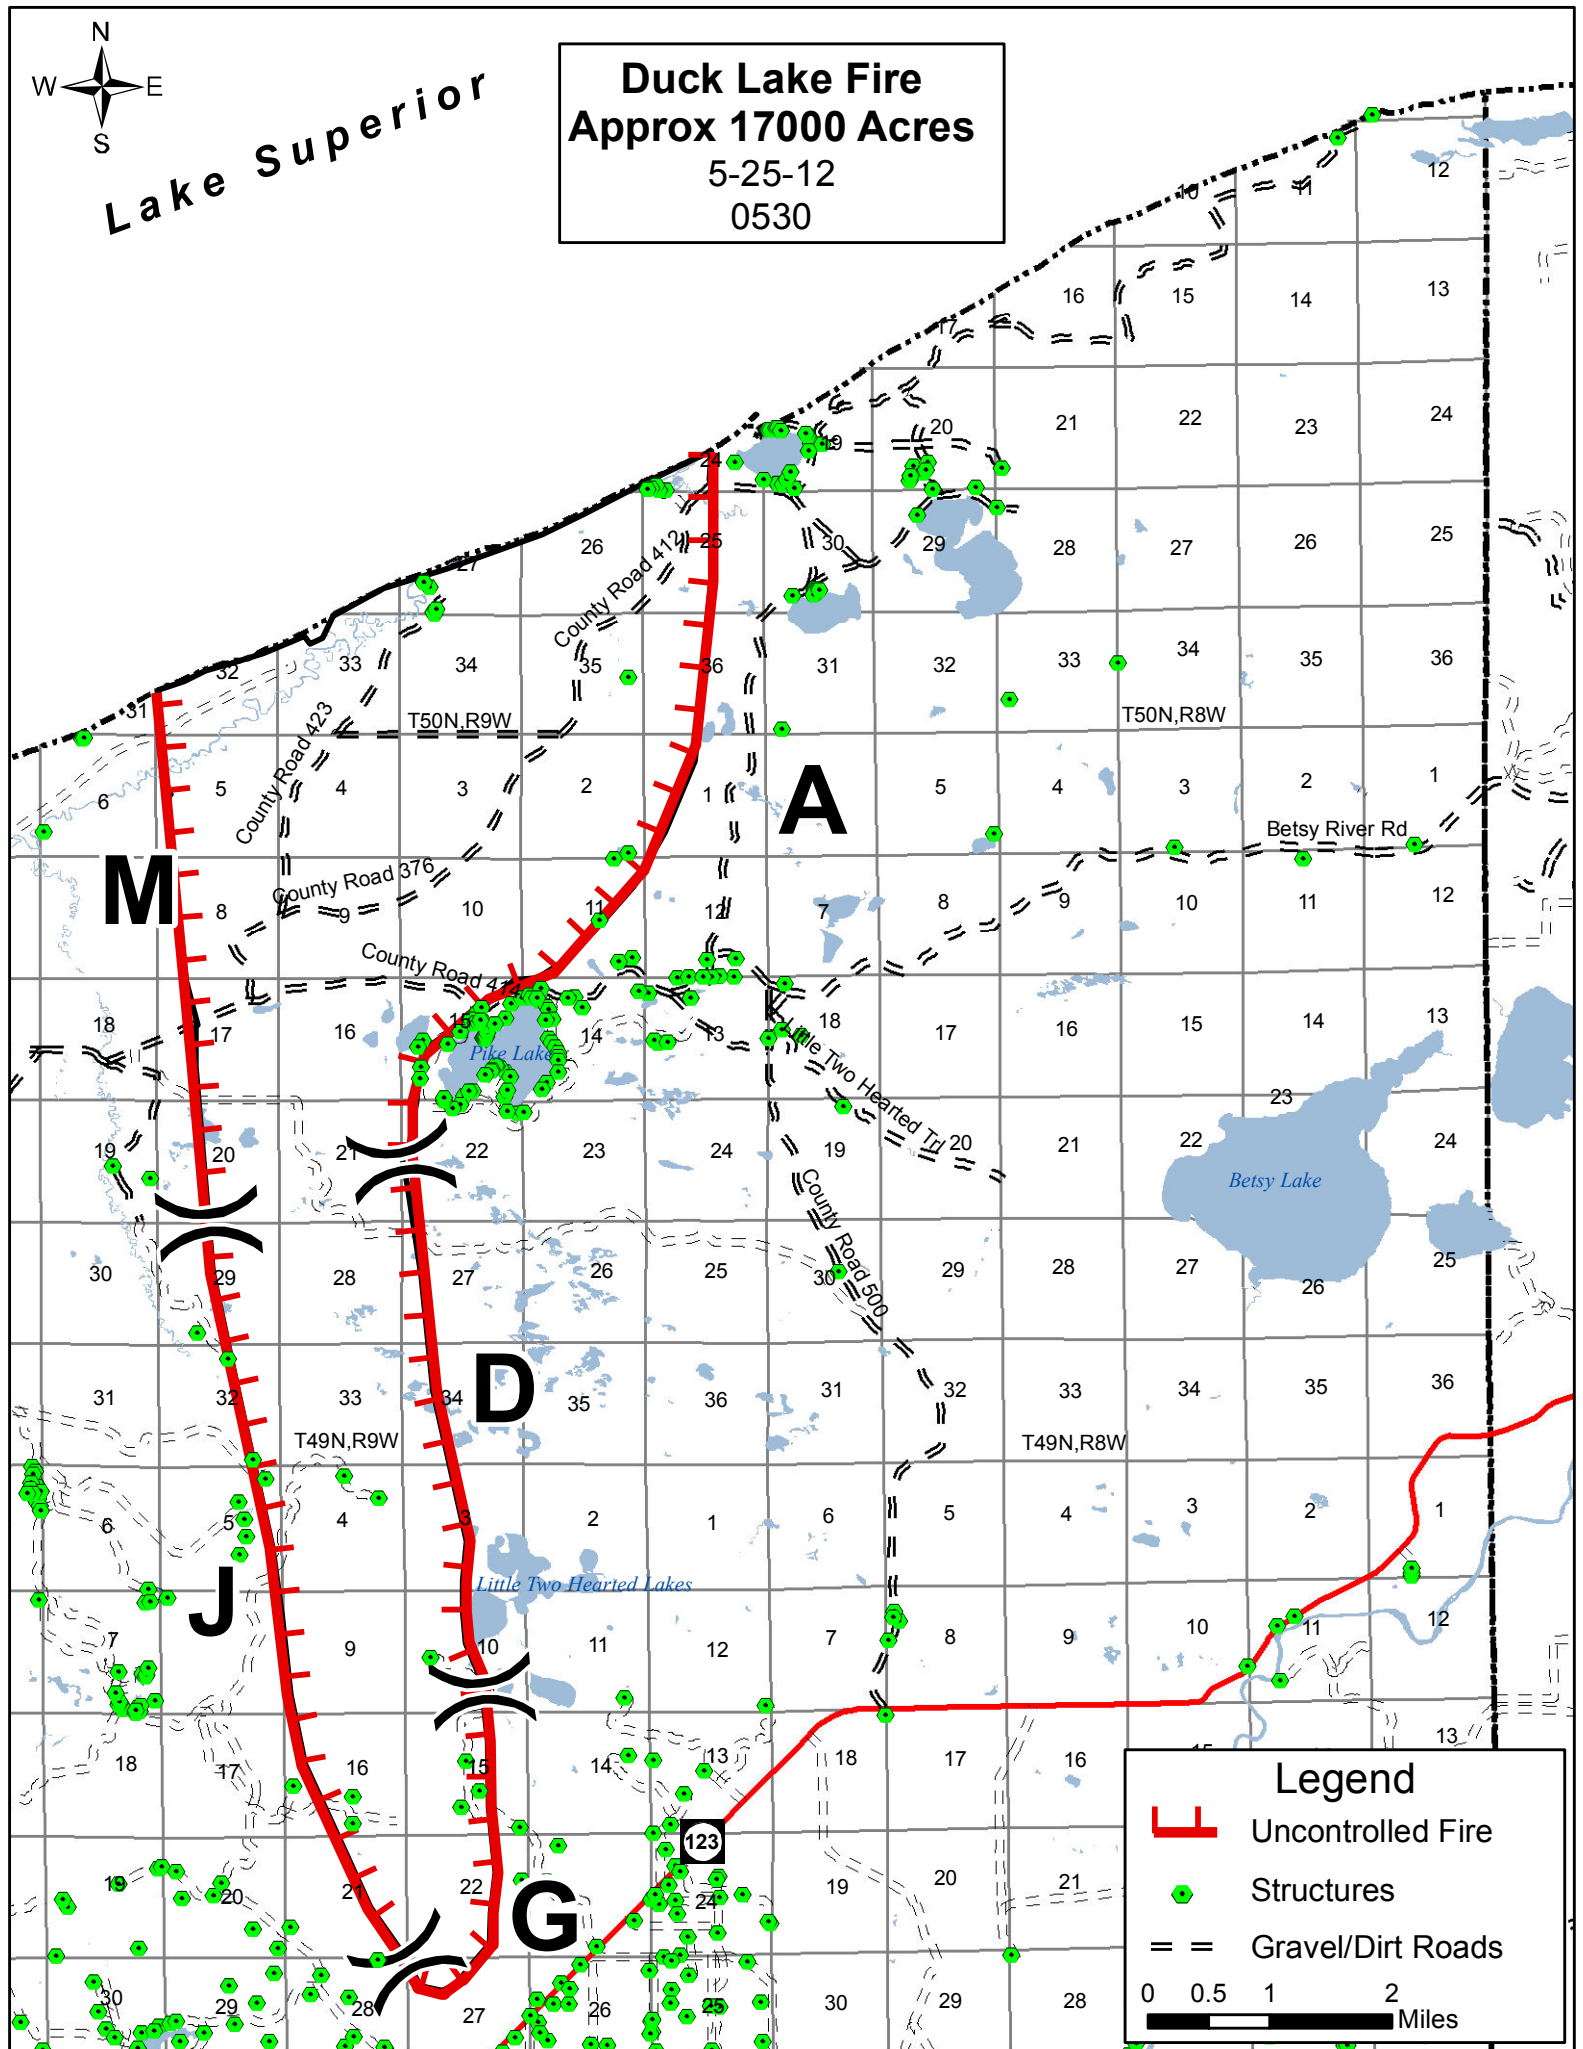

Lake Superior

**Duck Lake Fire**  
Approx 17000 Acres  
5-25-12  
0530

**Legend**

- Uncontrolled Fire
- Structures
- Gravel/Dirt Roads

0 0.5 1 2 Miles