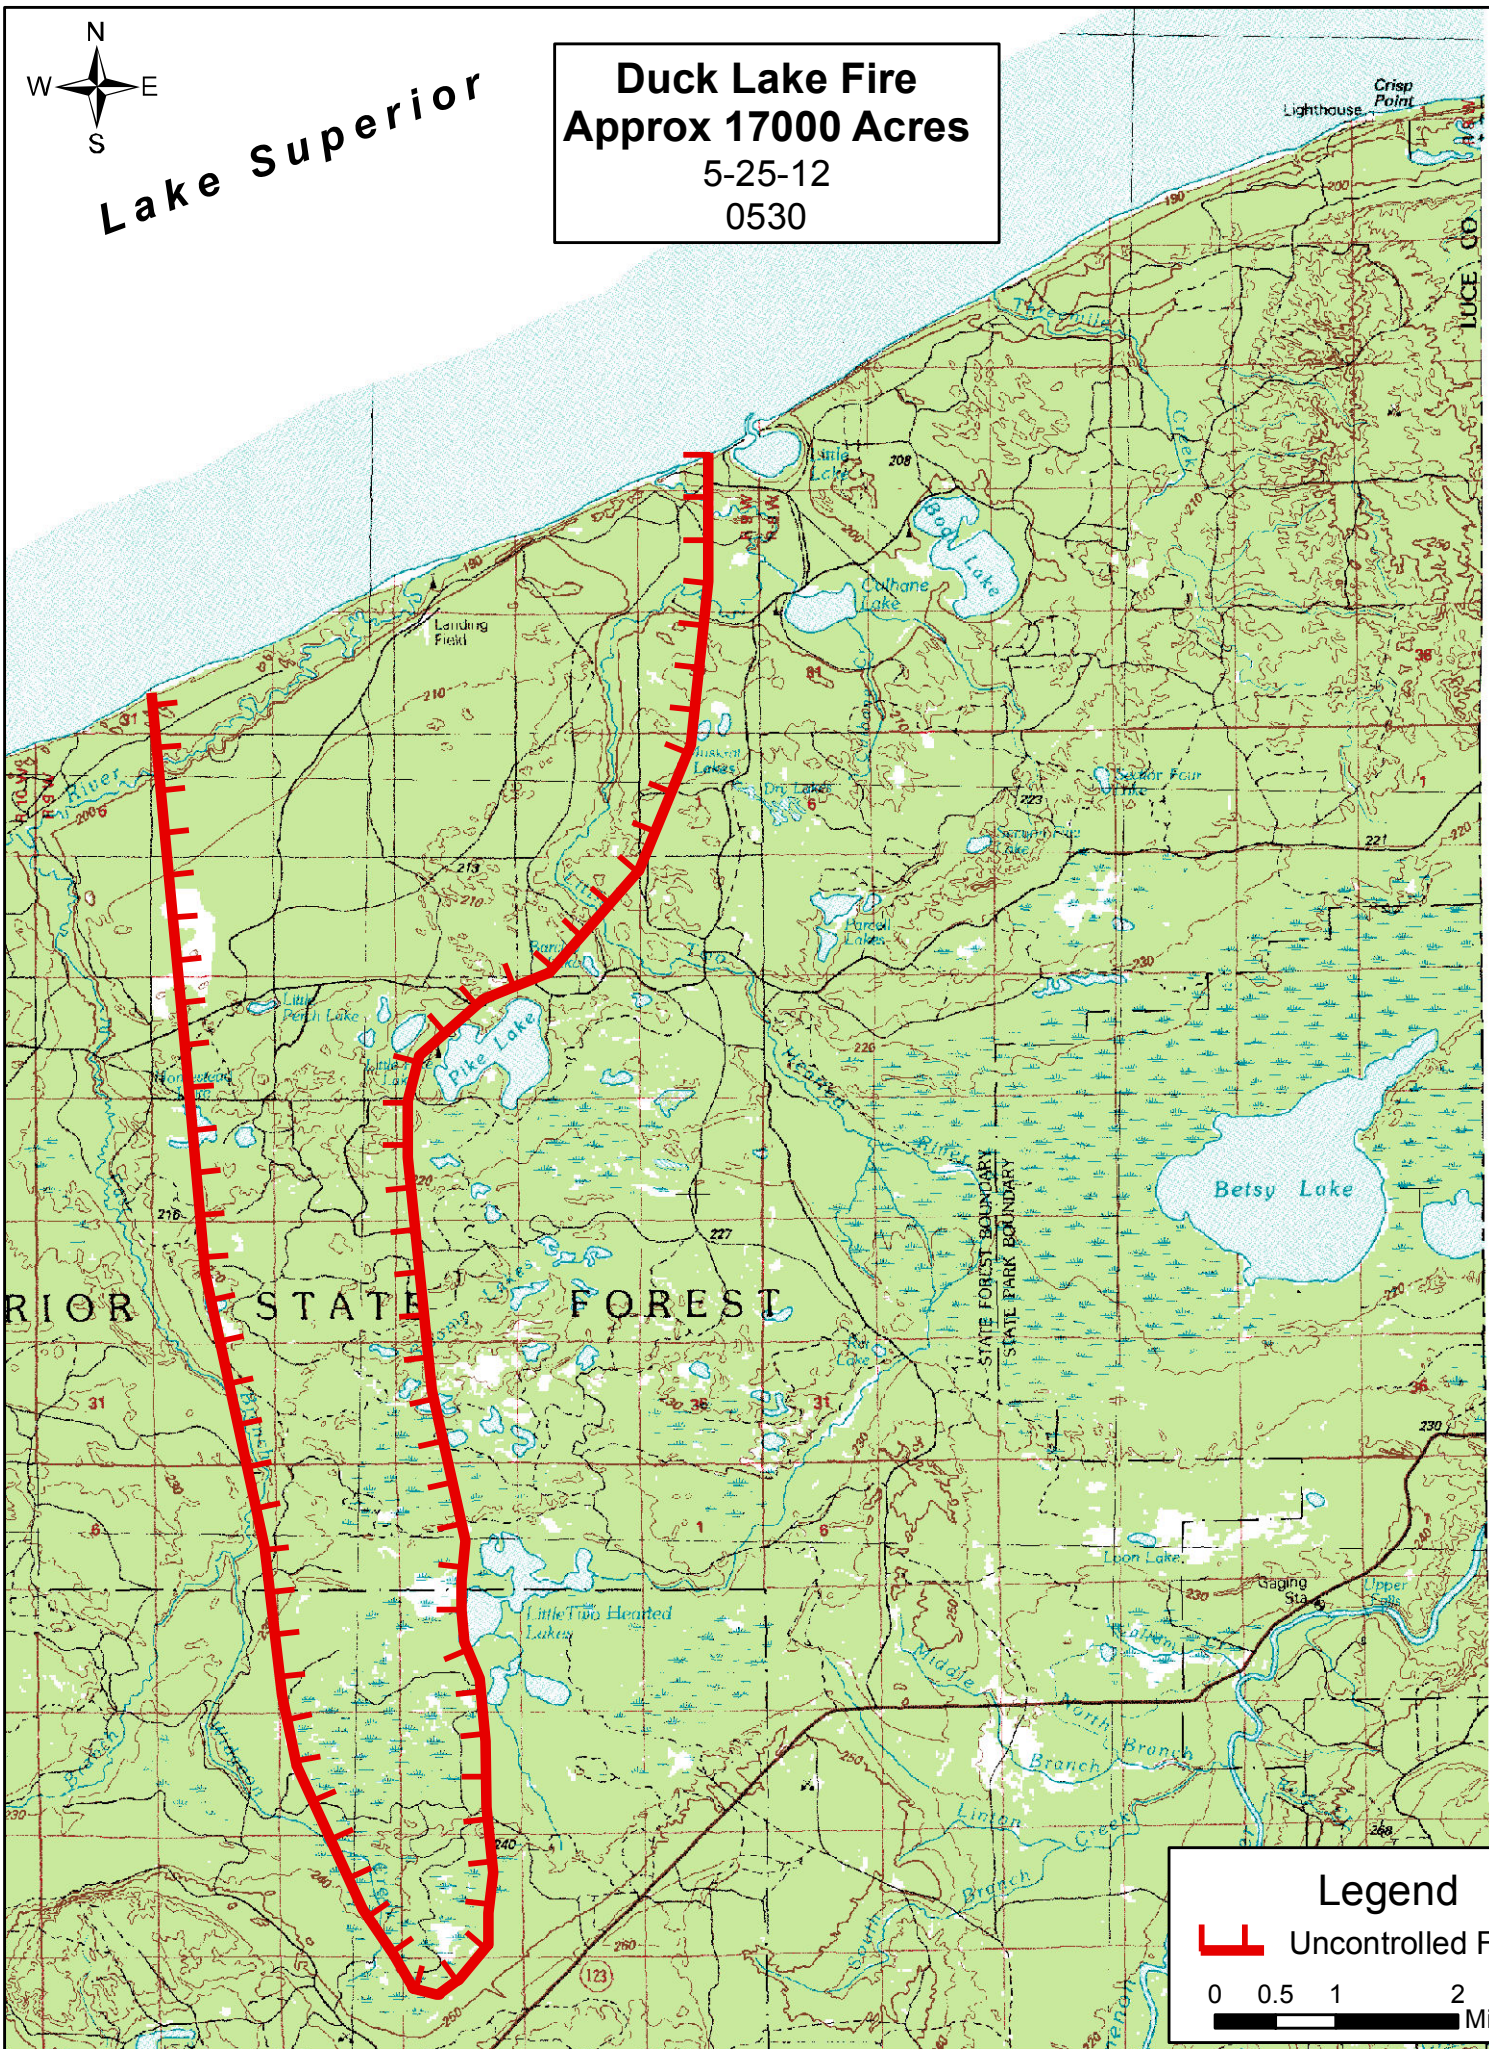

Lake Superior

Duck Lake Fire
Approx 17000 Acres
5-25-12
0530

Legend

 Uncontrolled Fire

0 0.5 1 2 Miles