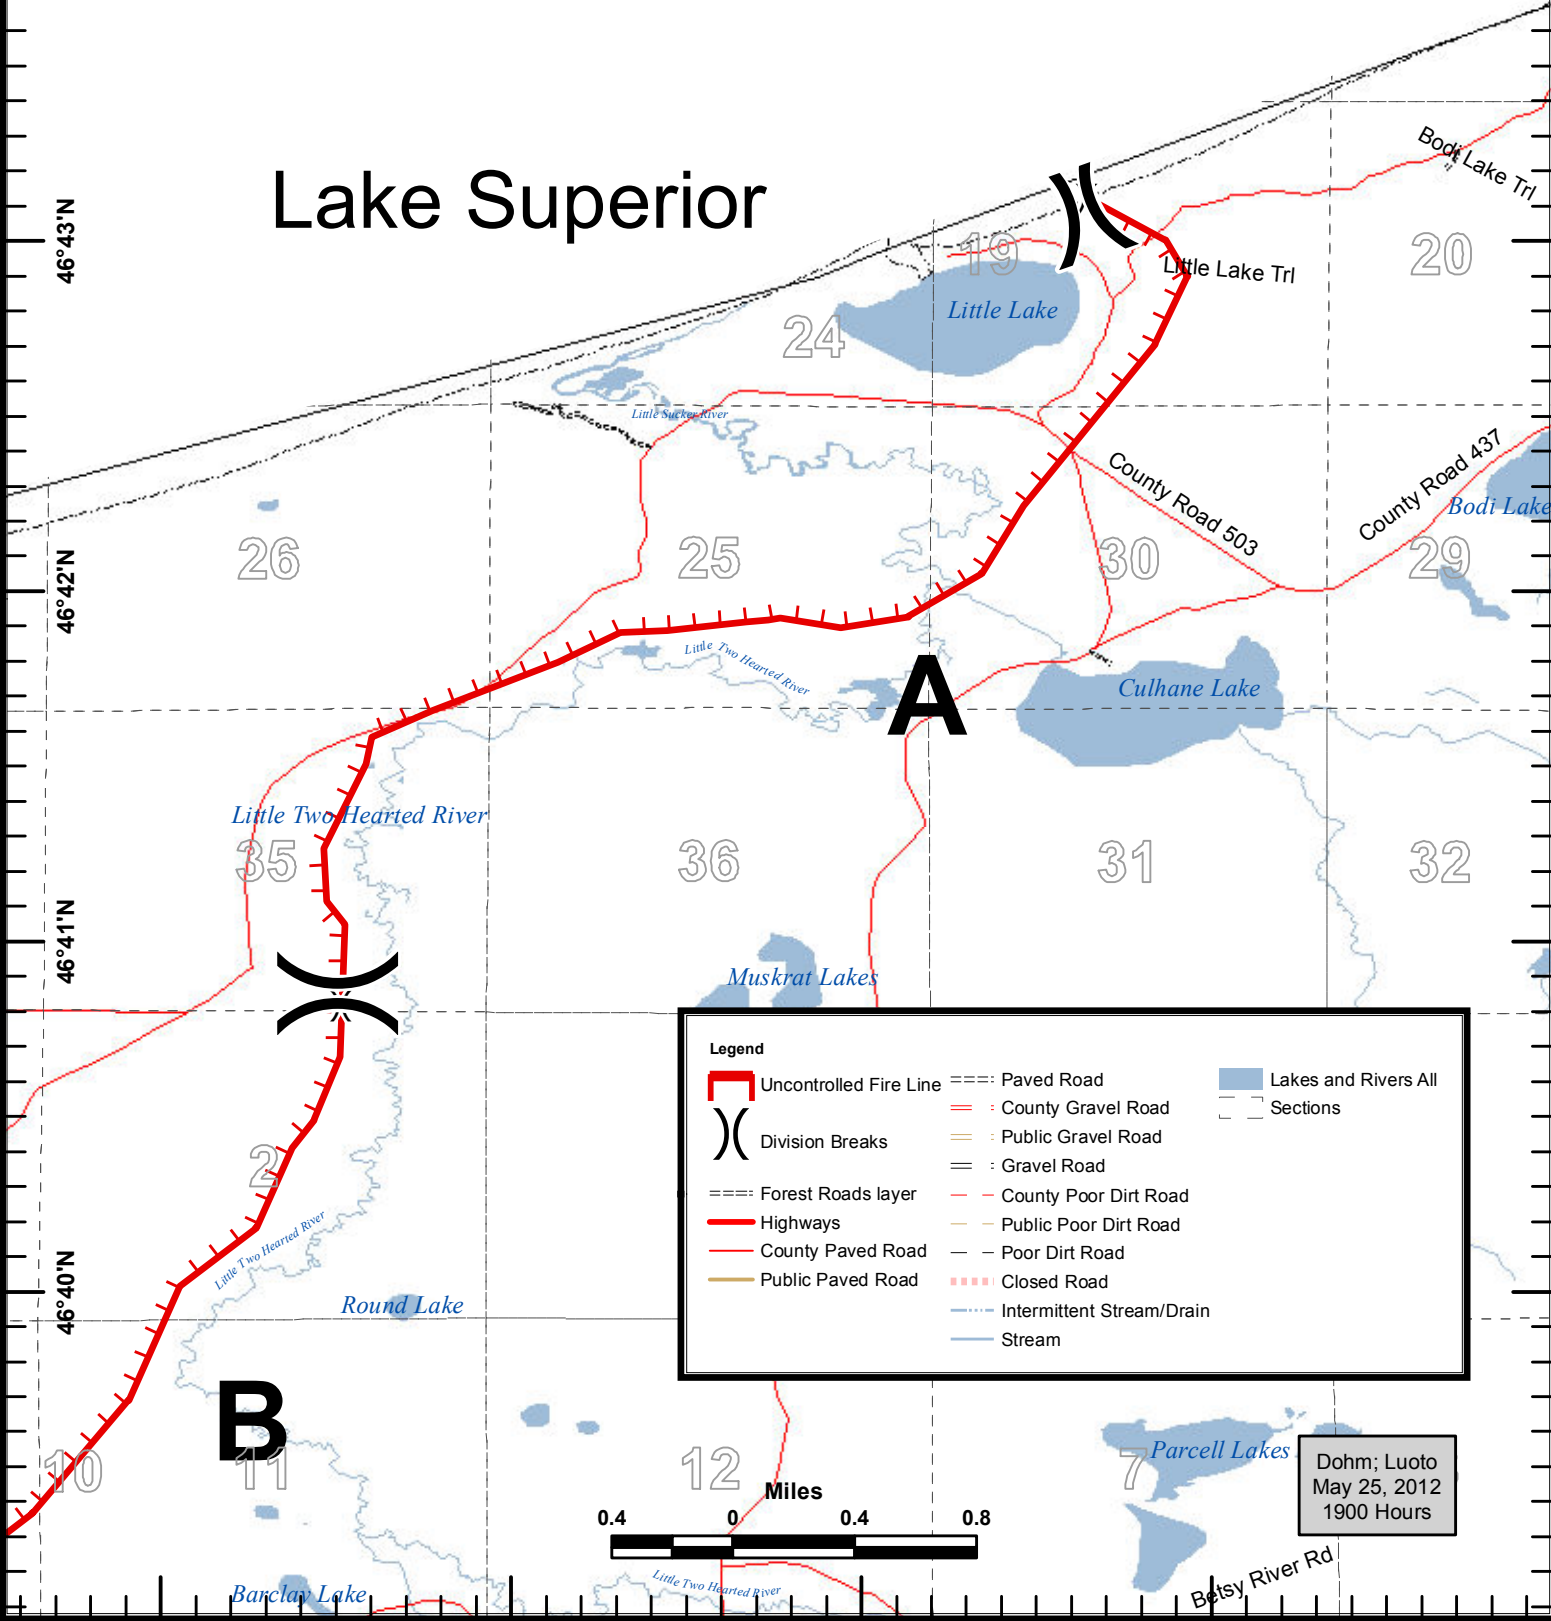

85°24'W

85°23'W

85°22'W

85°21'W

46°44'N

46°43'N

46°42'N

46°41'N

46°40'N

Incident Name : Duck Lake Fire Division A
Incident Number: 48007
Datum: MI GeoReff
Shift Date: 5/25/2012
Shift: Day
Acres: 17935

Lake Superior

Legend

Uncontrolled Fire Line	Paved Road	Lakes and Rivers All
Division Breaks	County Gravel Road	Sections
Forest Roads layer	Public Gravel Road	
Highways	Gravel Road	
County Paved Road	County Poor Dirt Road	
Public Paved Road	Public Poor Dirt Road	
	Poor Dirt Road	
	Closed Road	
	Intermittent Stream/Drain	
	Stream	

Dohm; Luoto
 May 25, 2012
 1900 Hours