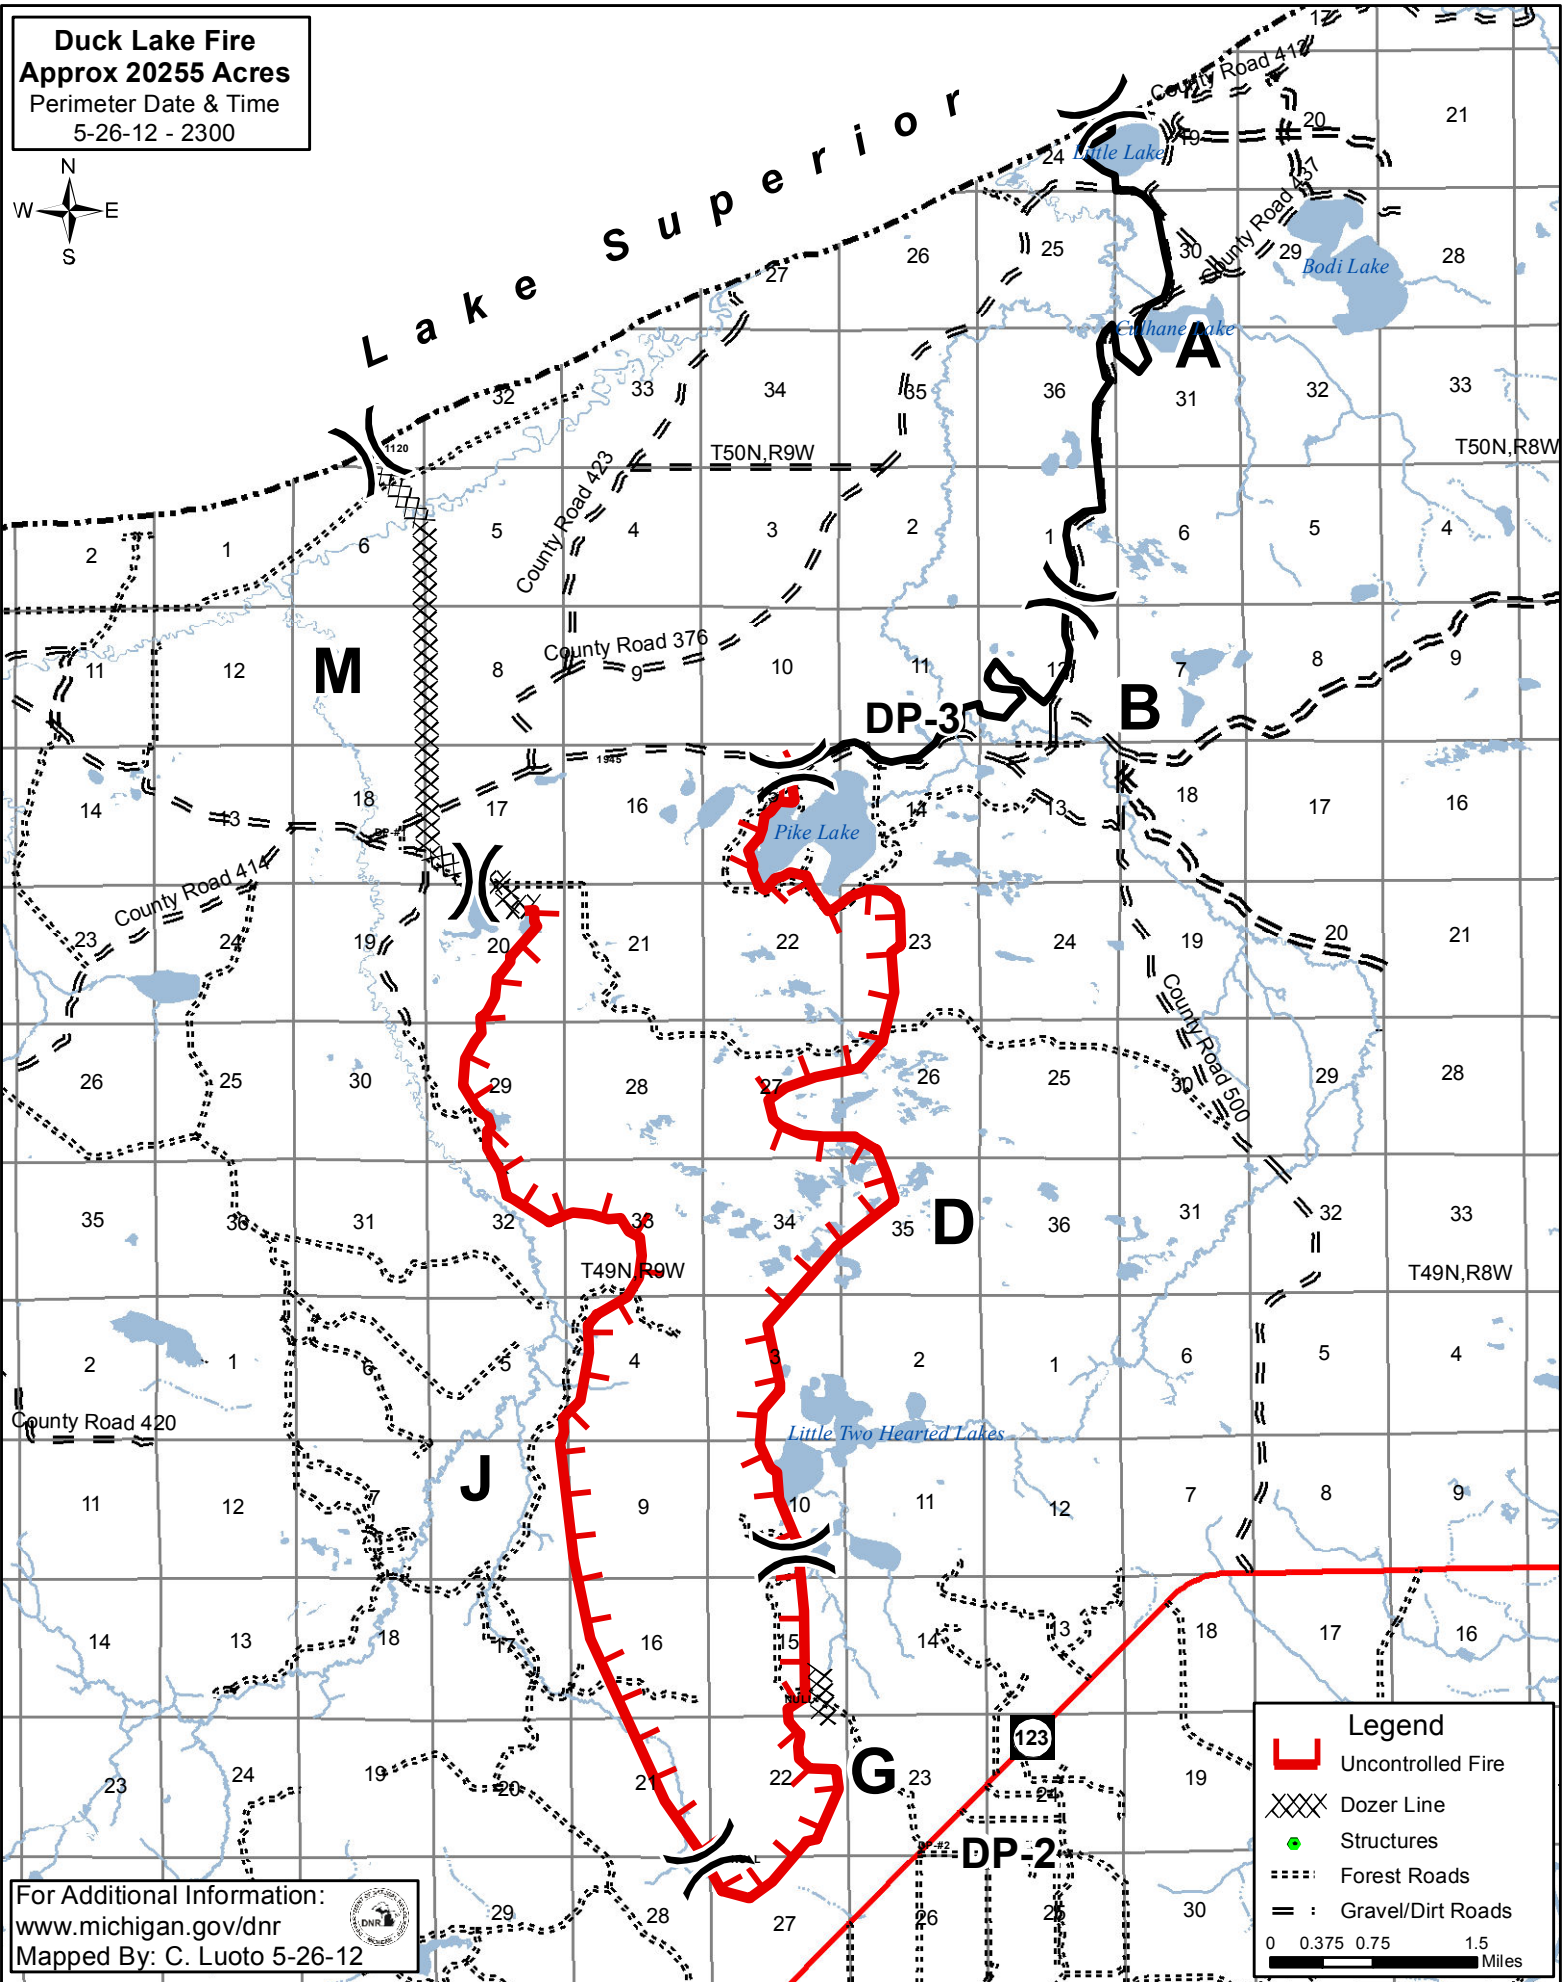

Duck Lake Fire
Approx 20255 Acres
 Perimeter Date & Time
 5-26-12 - 2300

Legend

- Uncontrolled Fire
- Dozer Line
- Structures
- Forest Roads
- Gravel/Dirt Roads

0 0.375 0.75 1.5 Miles

For Additional Information:
www.michigan.gov/dnr
 Mapped By: C. Luoto 5-26-12