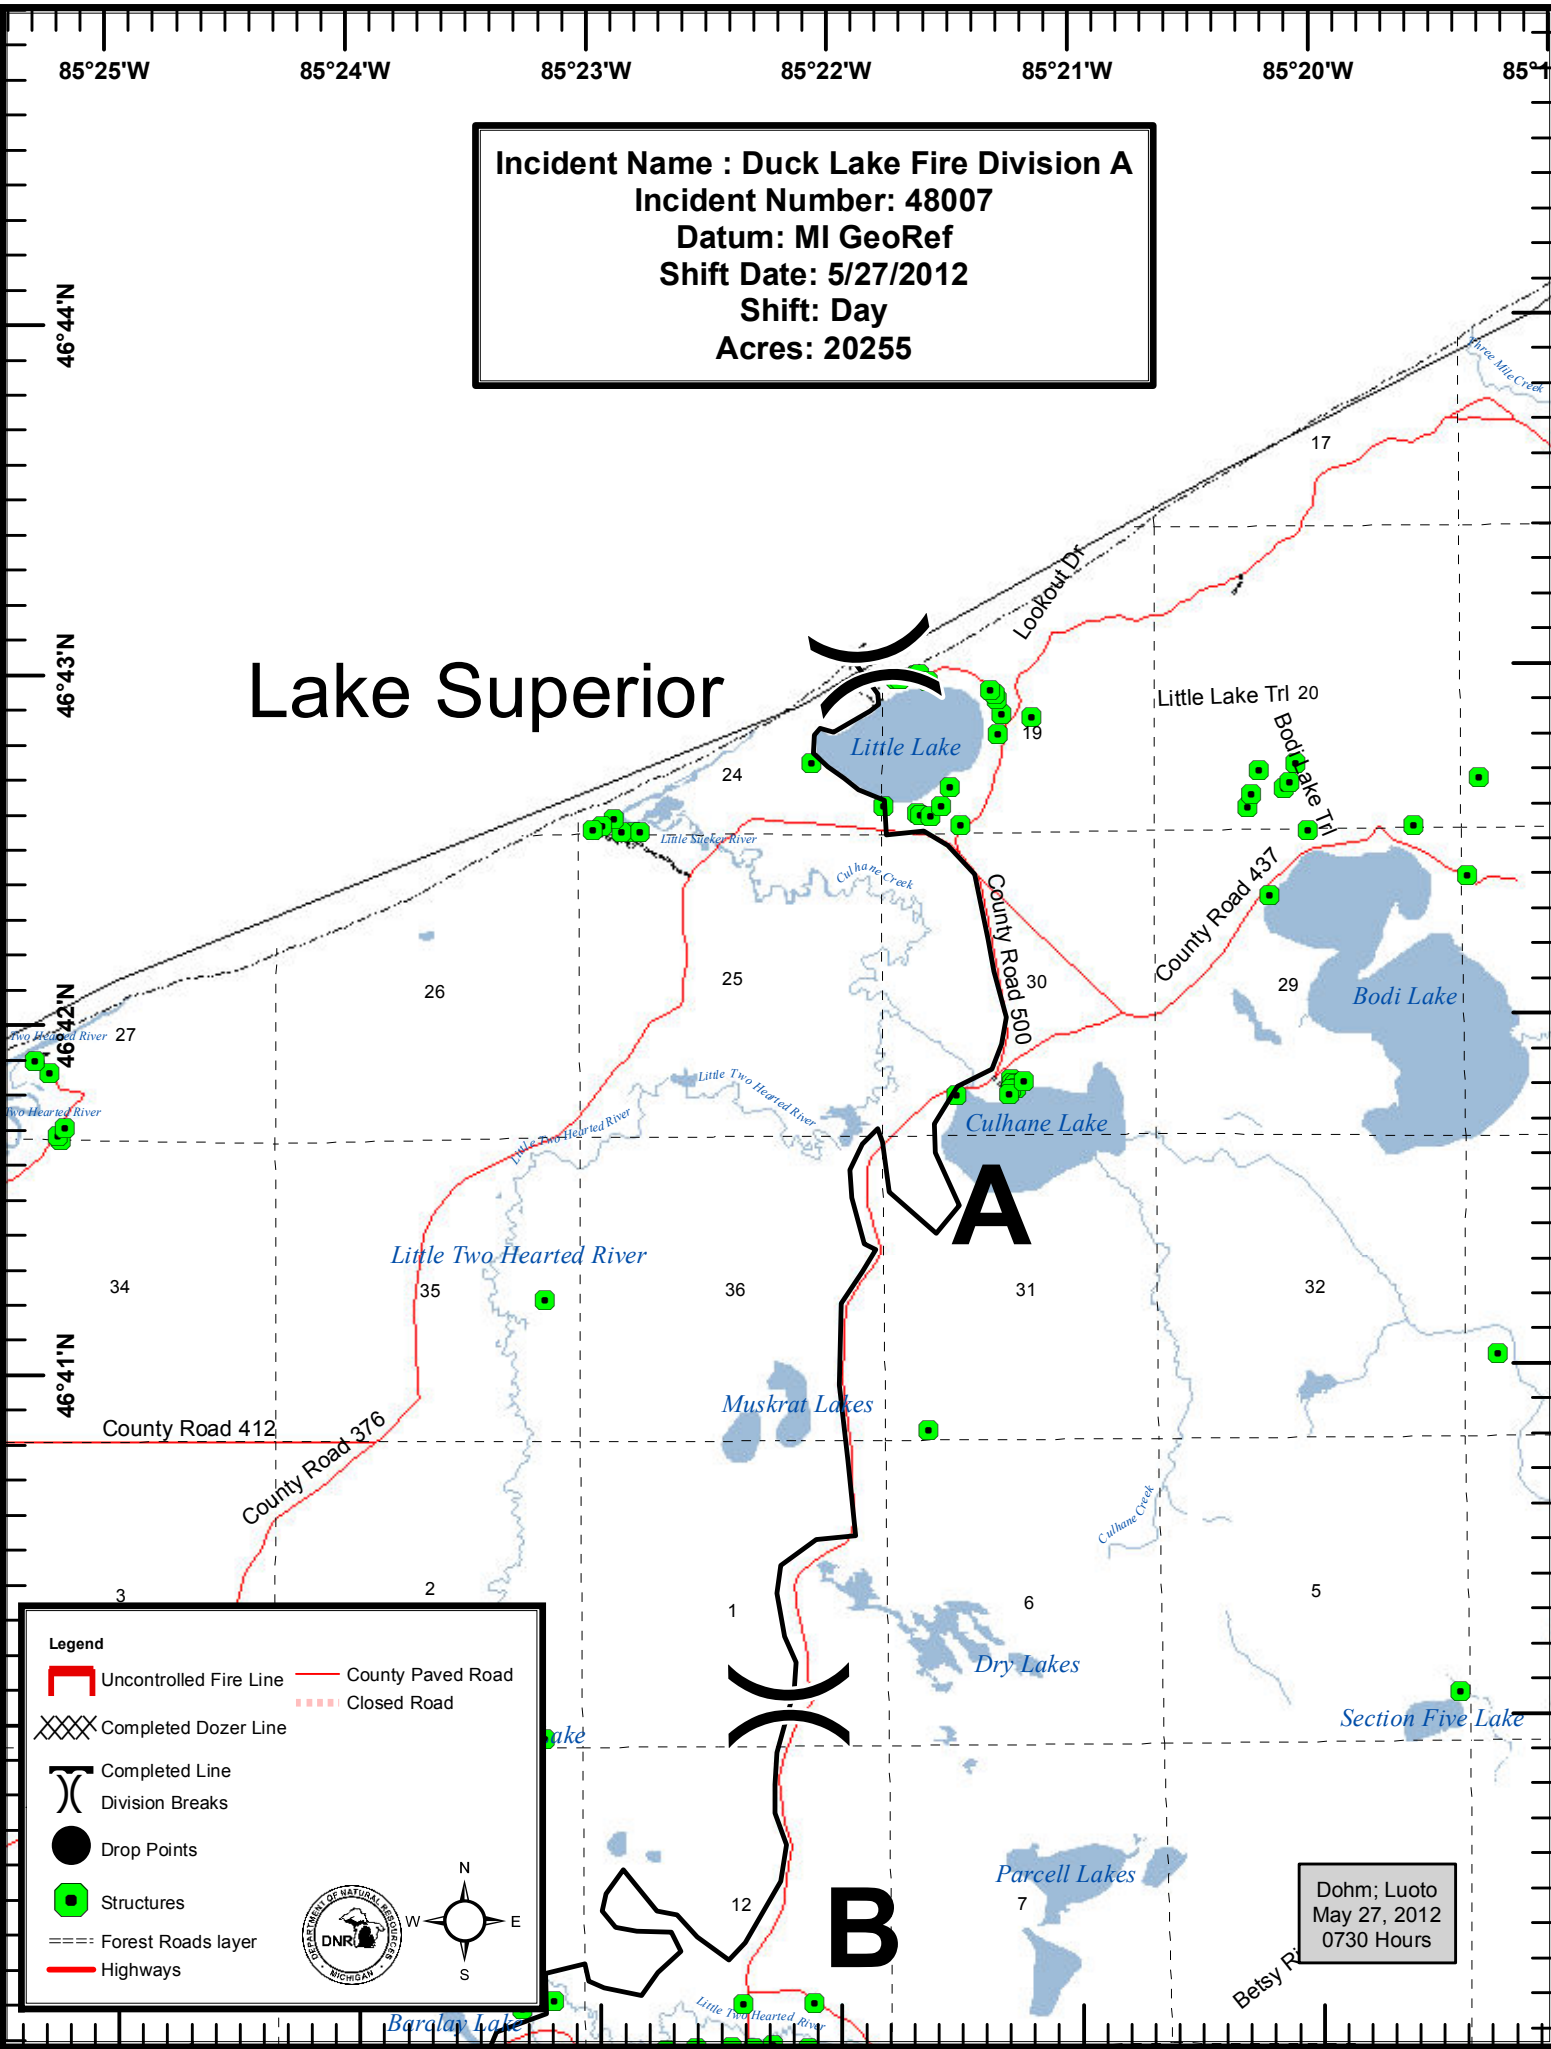

85°25'W

85°24'W

85°23'W

85°22'W

85°21'W

85°20'W

85°19'W

46°44'N

46°43'N

46°42'N

46°41'N

Incident Name : Duck Lake Fire Division A  
 Incident Number: 48007  
 Datum: MI GeoRef  
 Shift Date: 5/27/2012  
 Shift: Day  
 Acres: 20255

# Lake Superior

**Legend**

- Uncontrolled Fire Line
- Completed Dozer Line
- Completed Line
- Drop Points
- Structures
- Forest Roads layer
- Highways
- County Paved Road
- Closed Road
- Division Breaks

Dohm; Luoto  
 May 27, 2012  
 0730 Hours