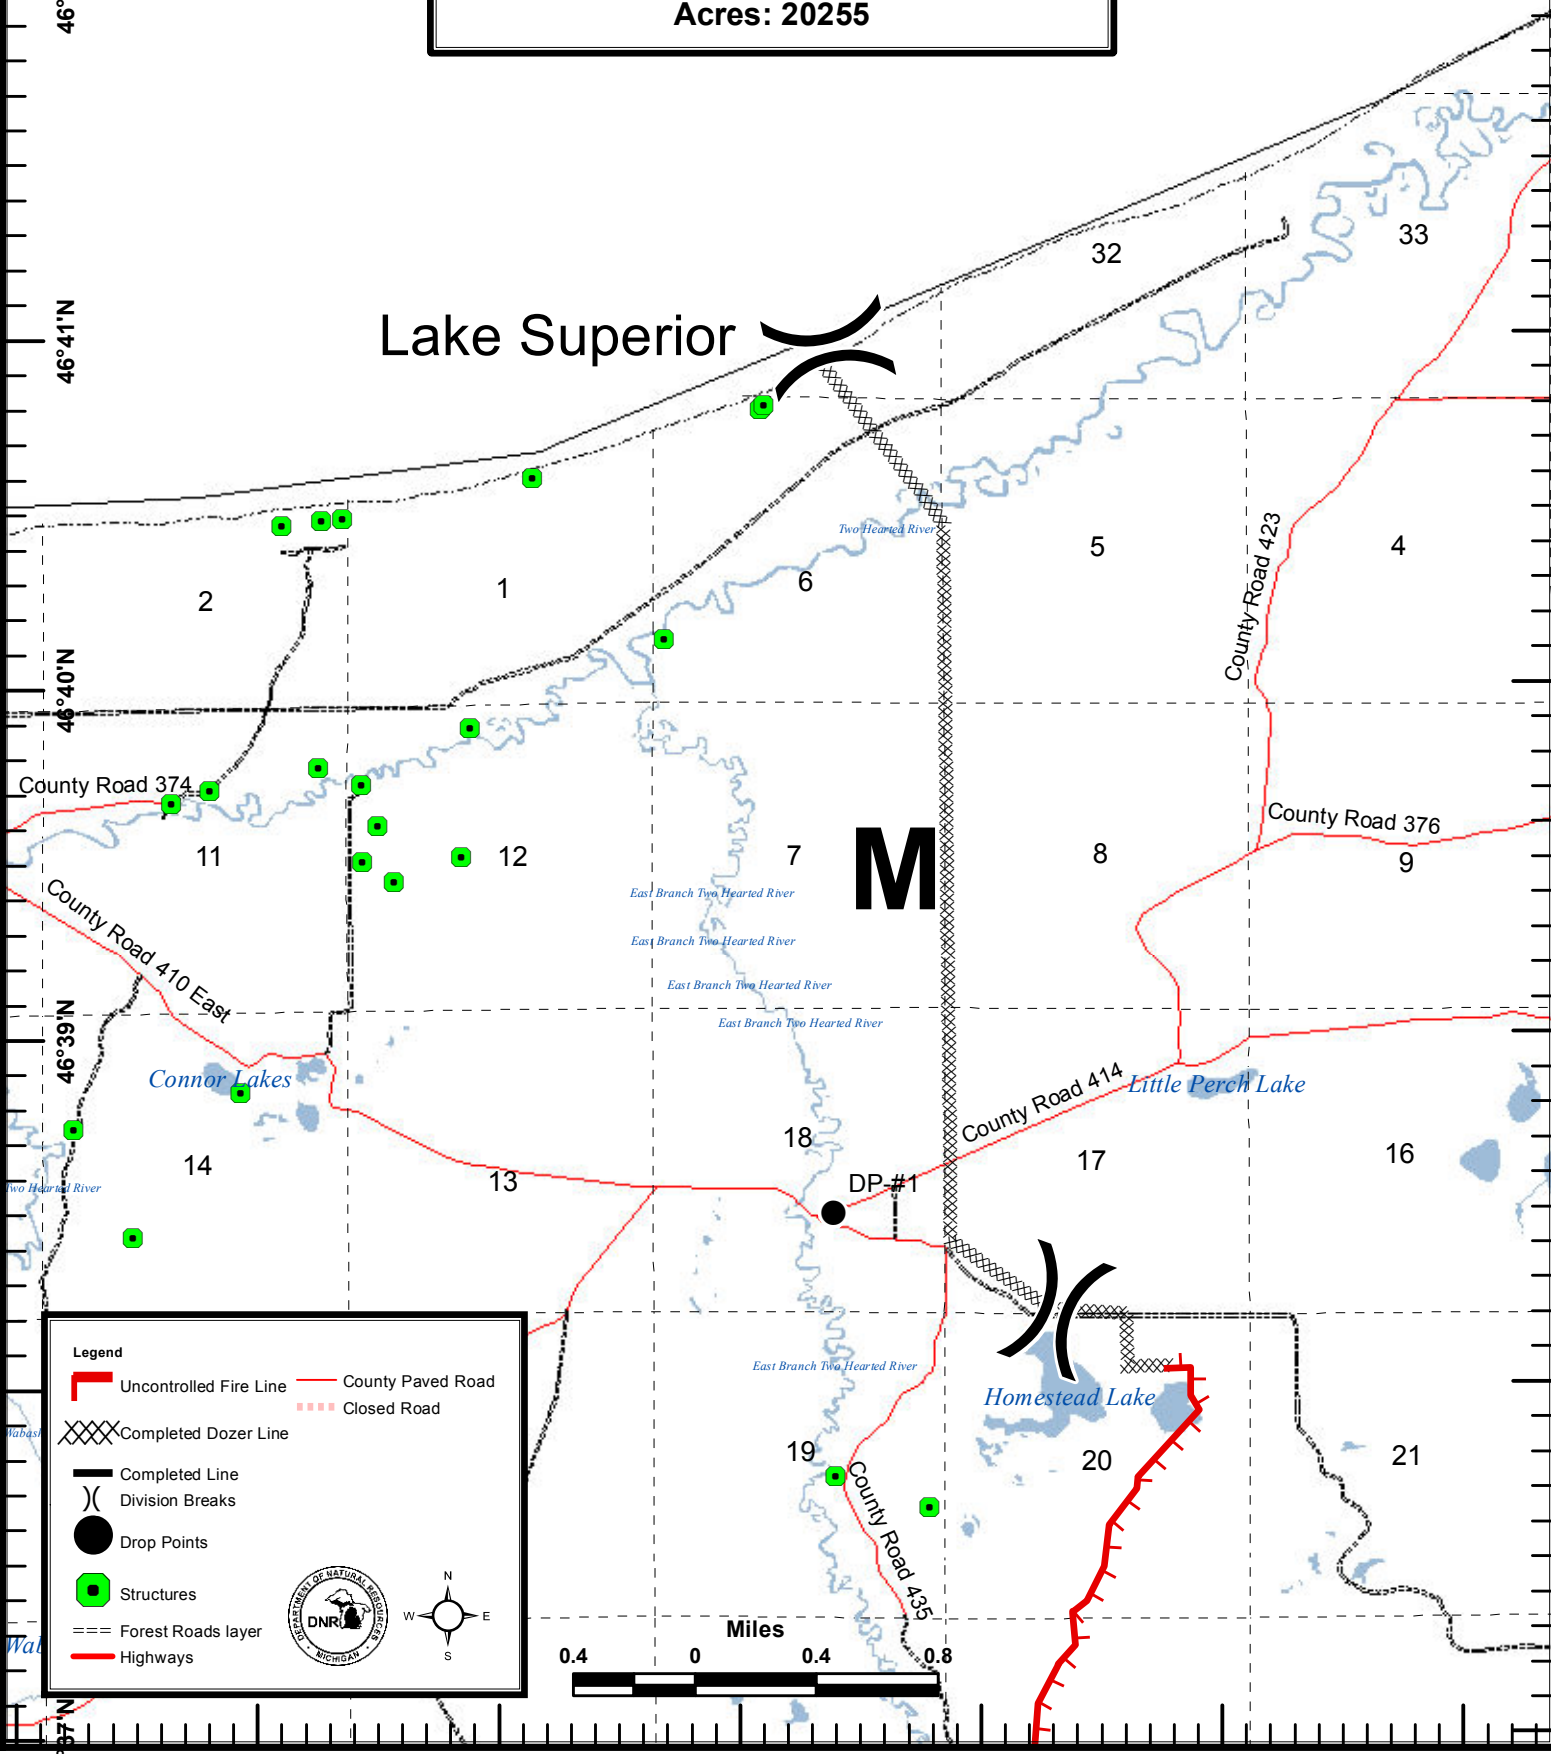

85°32'W 85°31'W 85°30'W 85°29'W 85°28'W 85°27'W 85°26'W

Incident Name : Duck Lake Fire Division M
Incident Number: 48007
Datum: MI GeoRef
Shift Date: 5/27/2012
Shift: Day
Acres: 20255

Dohm; Luoto
May 27, 2012
0800 Hours

46°42'N

46°41'N

46°40'N

46°39'N

46°38'N

46°37'N

Lake Superior

M

Legend

- Uncontrolled Fire Line
- County Paved Road
- Completed Dozer Line
- Closed Road
- Completed Line
- Division Breaks
- Drop Points
- Structures
- Forest Roads layer
- Highways