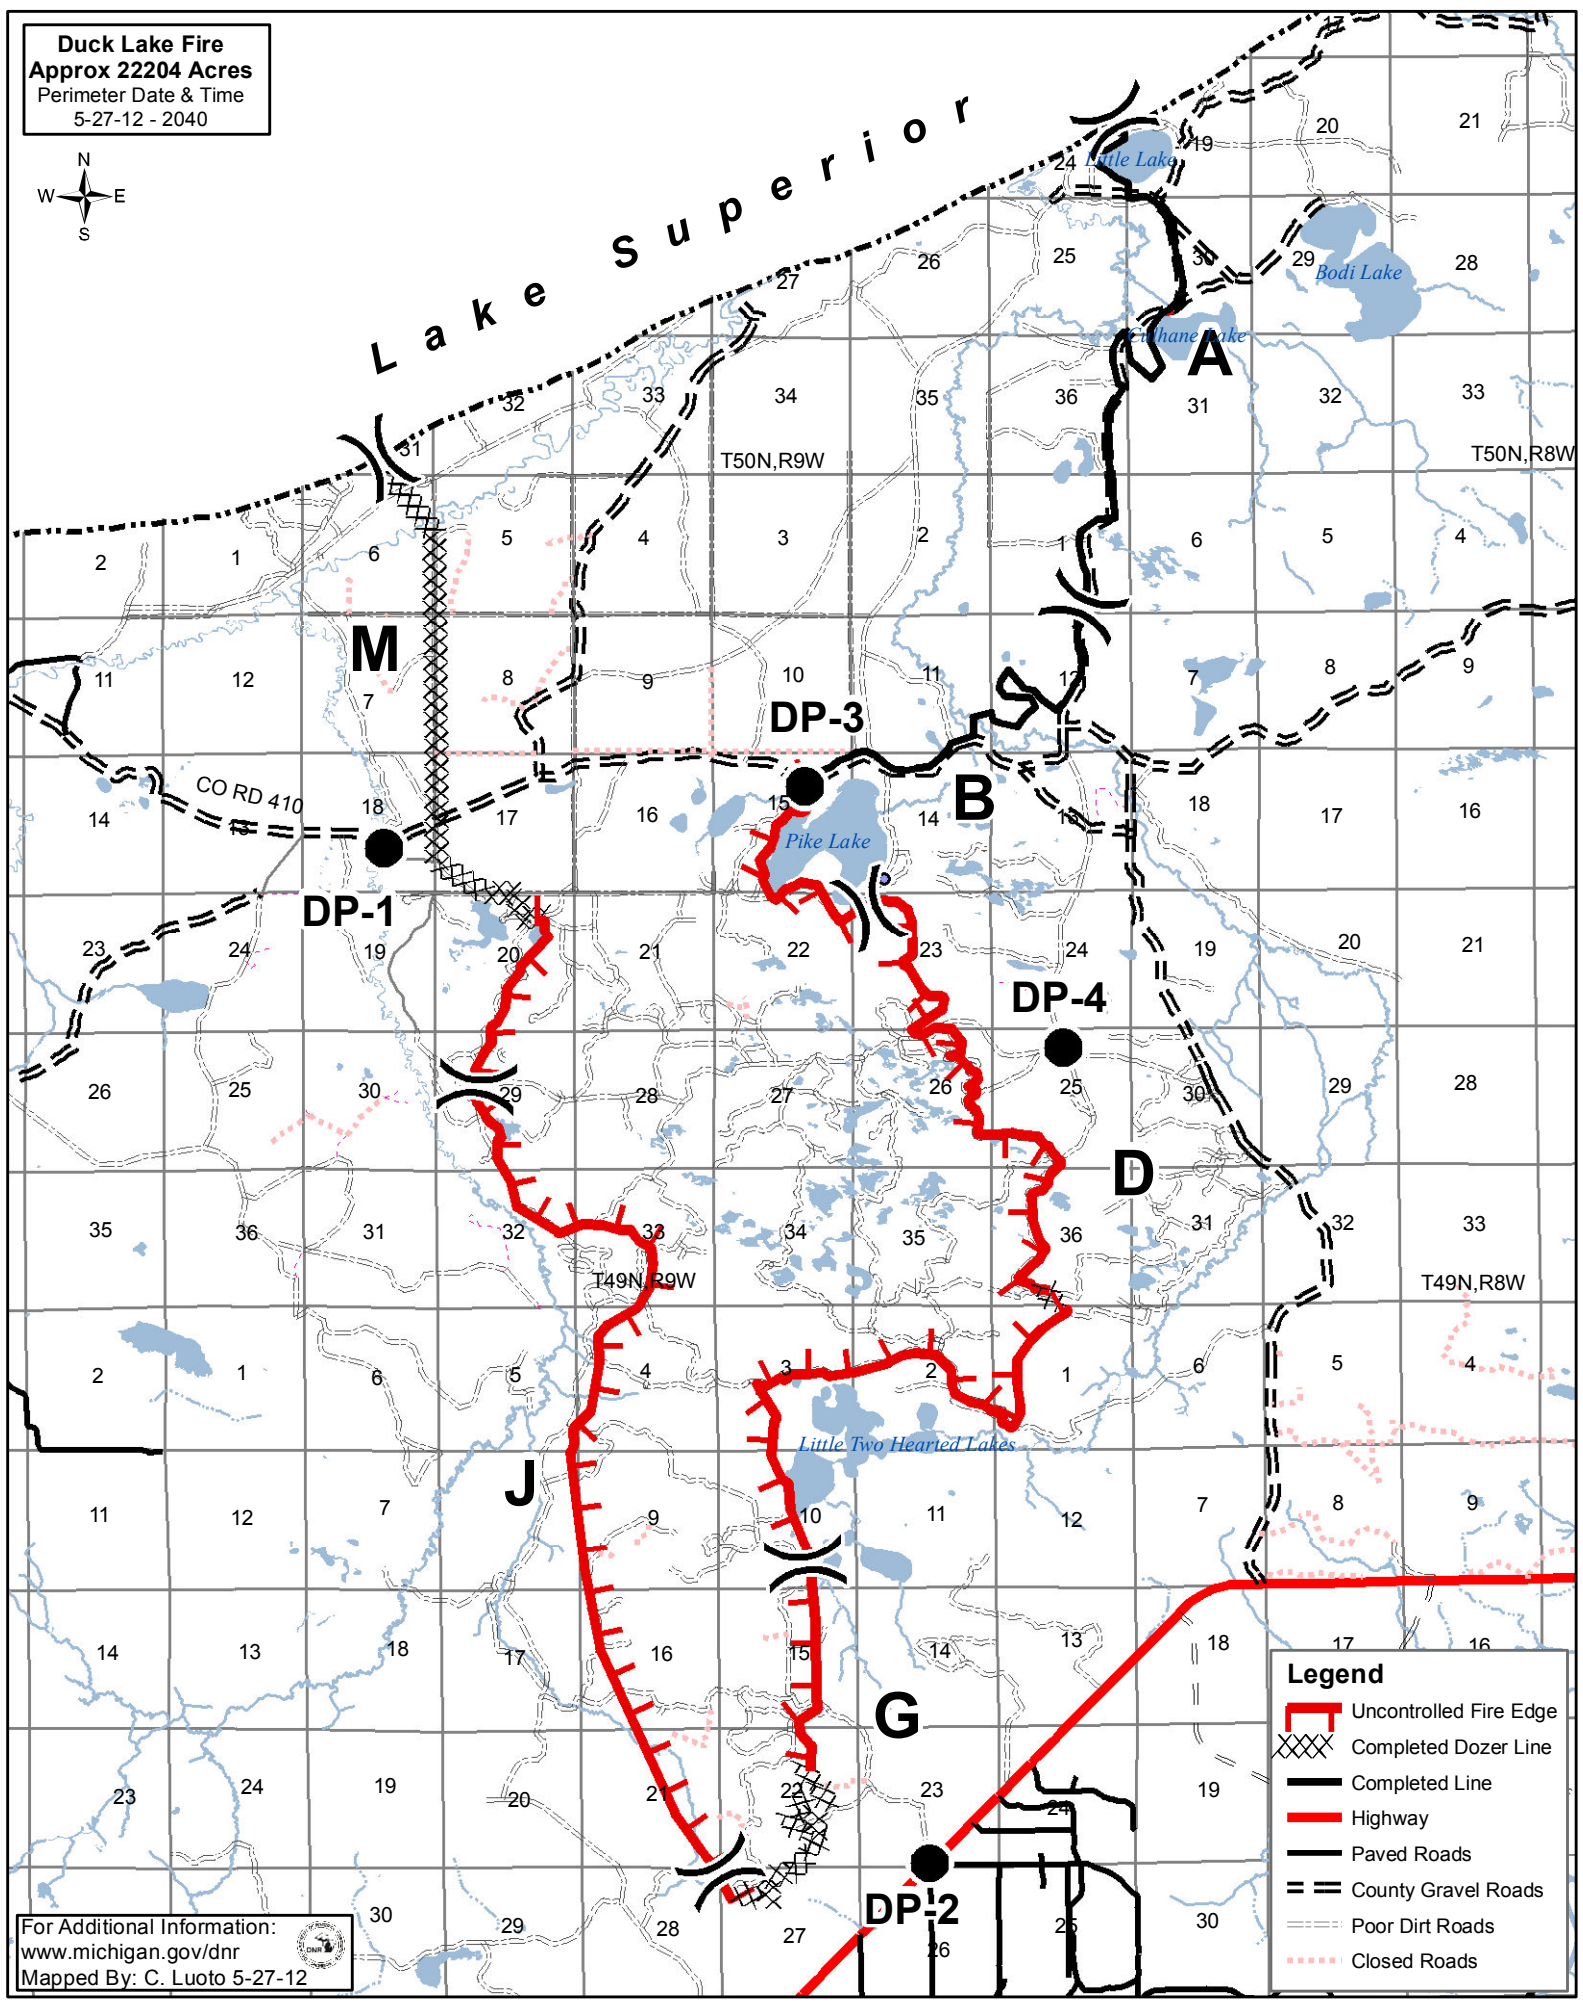

Duck Lake Fire
 Approx 22204 Acres
 Perimeter Date & Time
 5-27-12 - 2040

Legend

- Uncontrolled Fire Edge
- Completed Dozer Line
- Completed Line
- Highway
- Paved Roads
- County Gravel Roads
- Poor Dirt Roads
- Closed Roads

For Additional Information:
www.michigan.gov/dnr
 Mapped By: C. Luoto 5-27-12