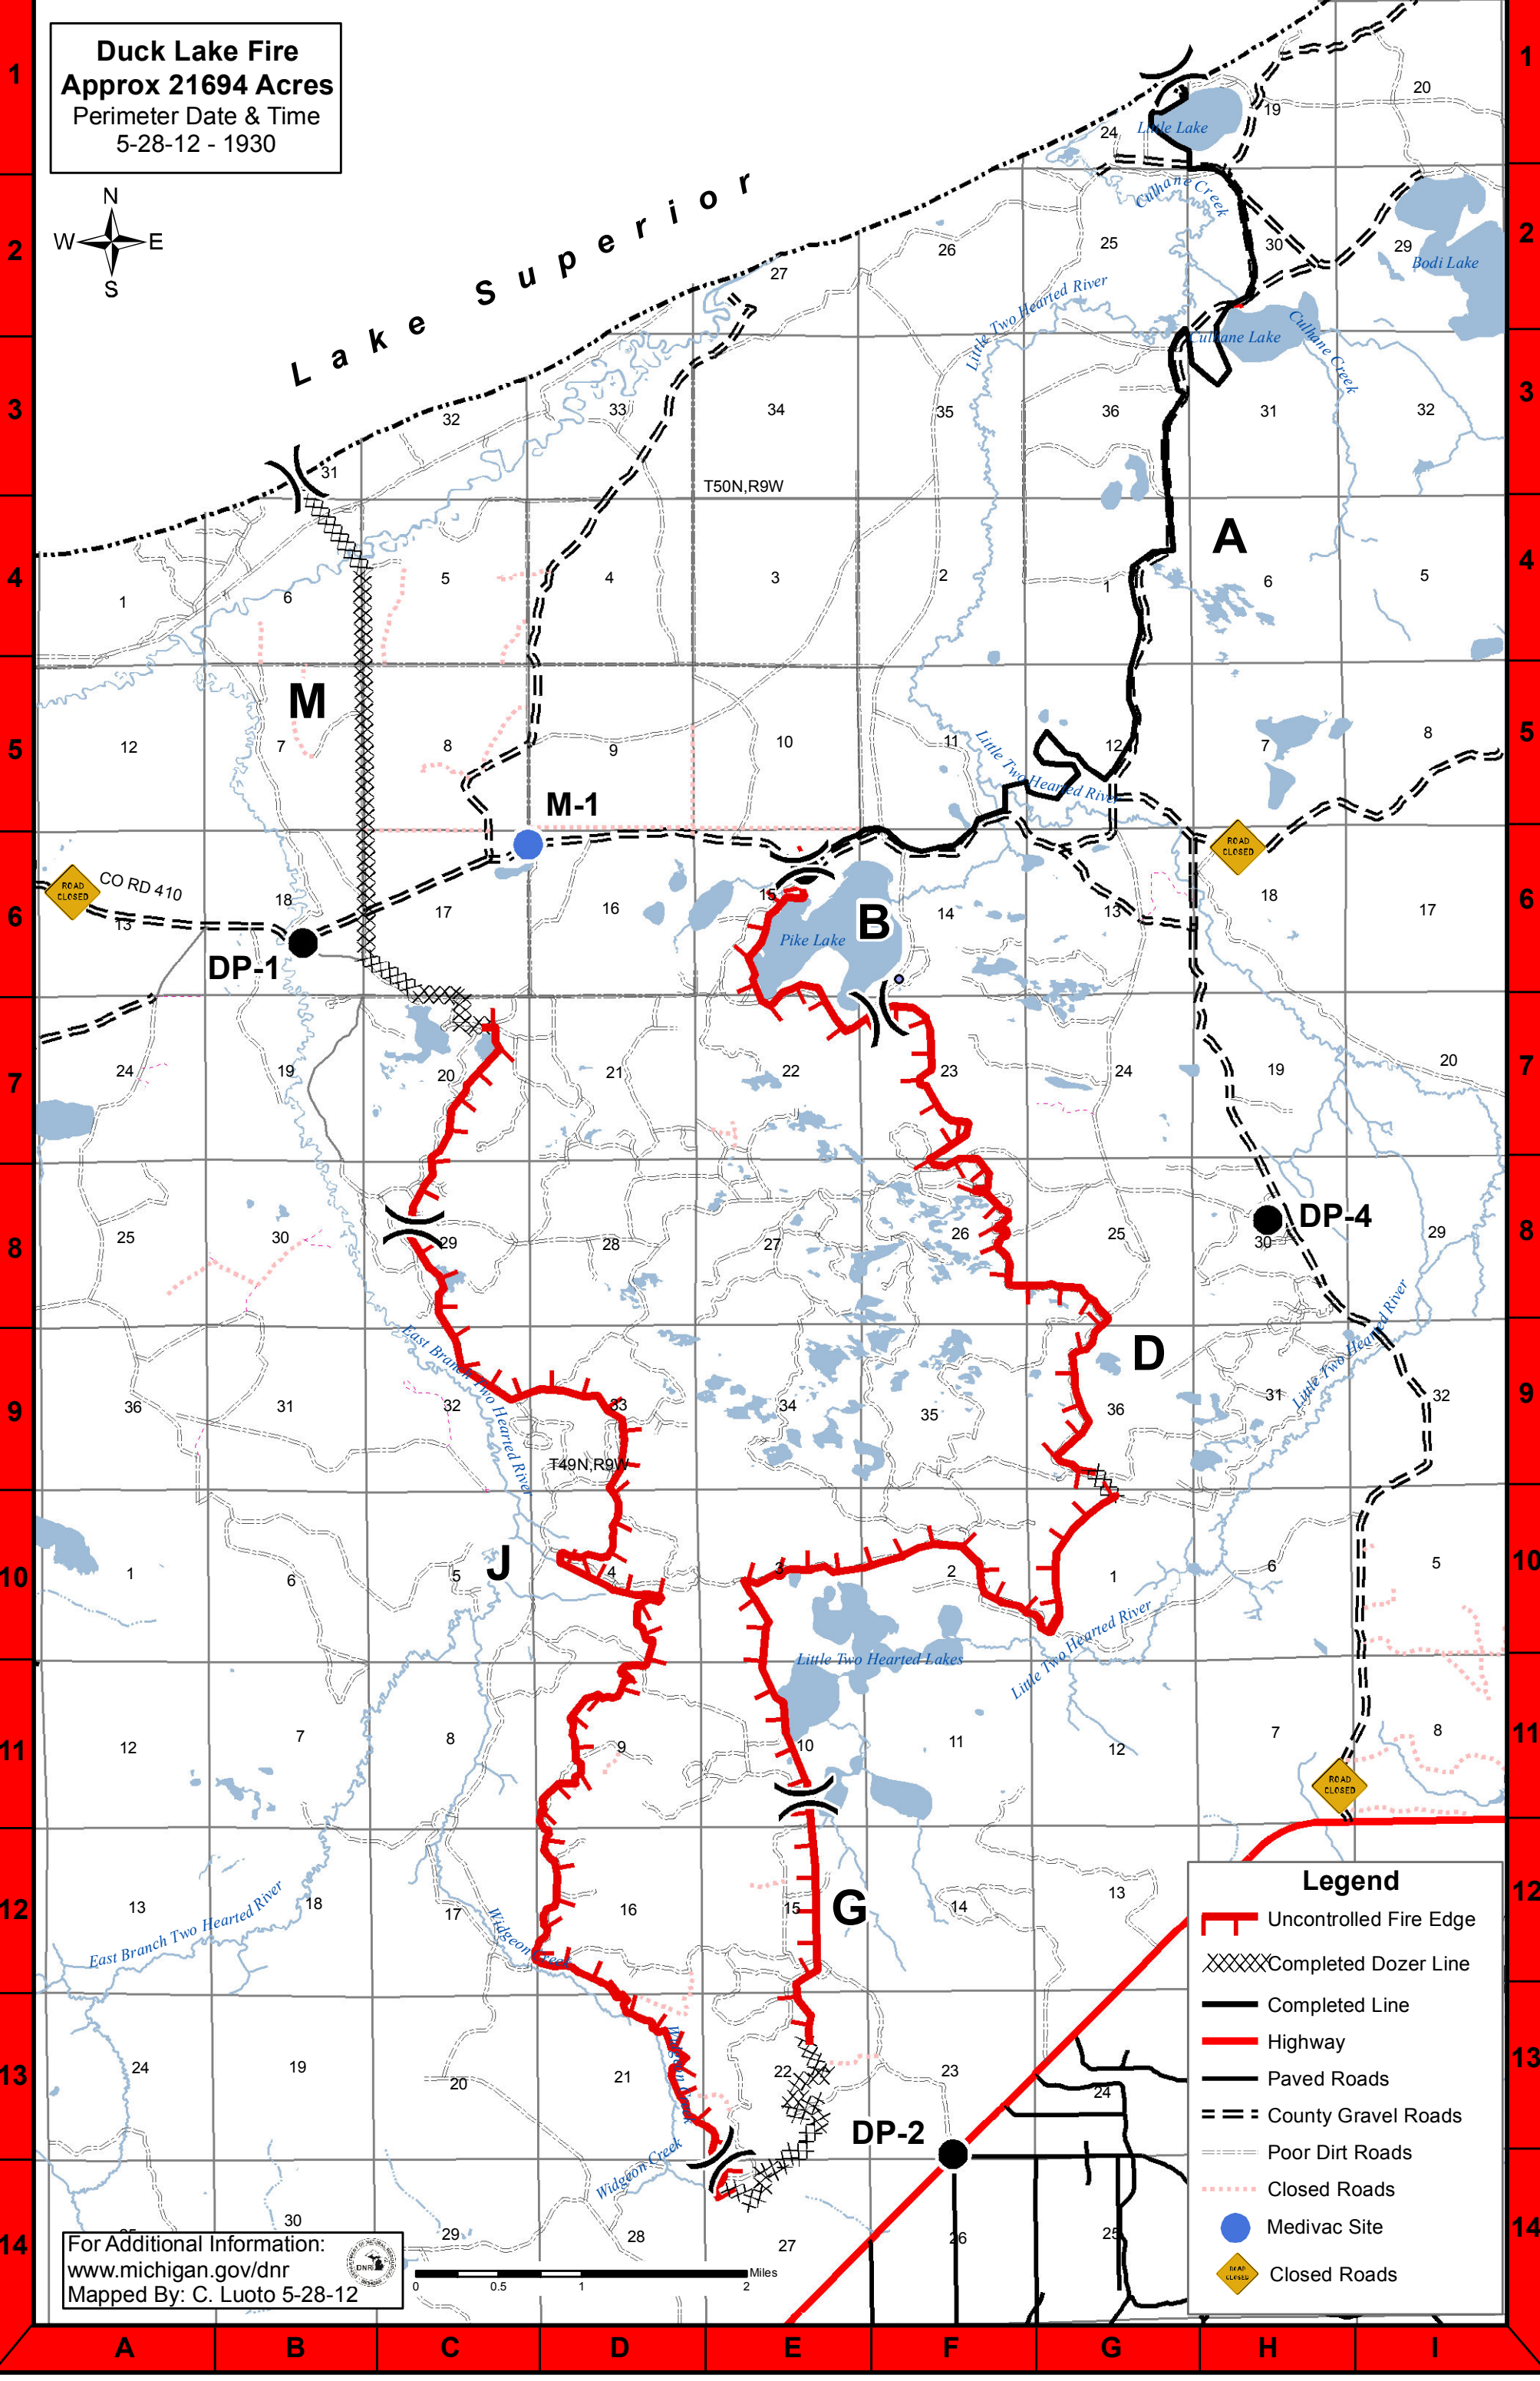

Duck Lake Fire
Approx 21694 Acres
 Perimeter Date & Time
 5-28-12 - 1930

Lake Superior

Legend

- Uncontrolled Fire Edge
- Completed Dozer Line
- Completed Line
- Highway
- Paved Roads
- County Gravel Roads
- Poor Dirt Roads
- Closed Roads
- Medivac Site
- Closed Roads

For Additional Information:
www.michigan.gov/dnr
 Mapped By: C. Luoto 5-28-12