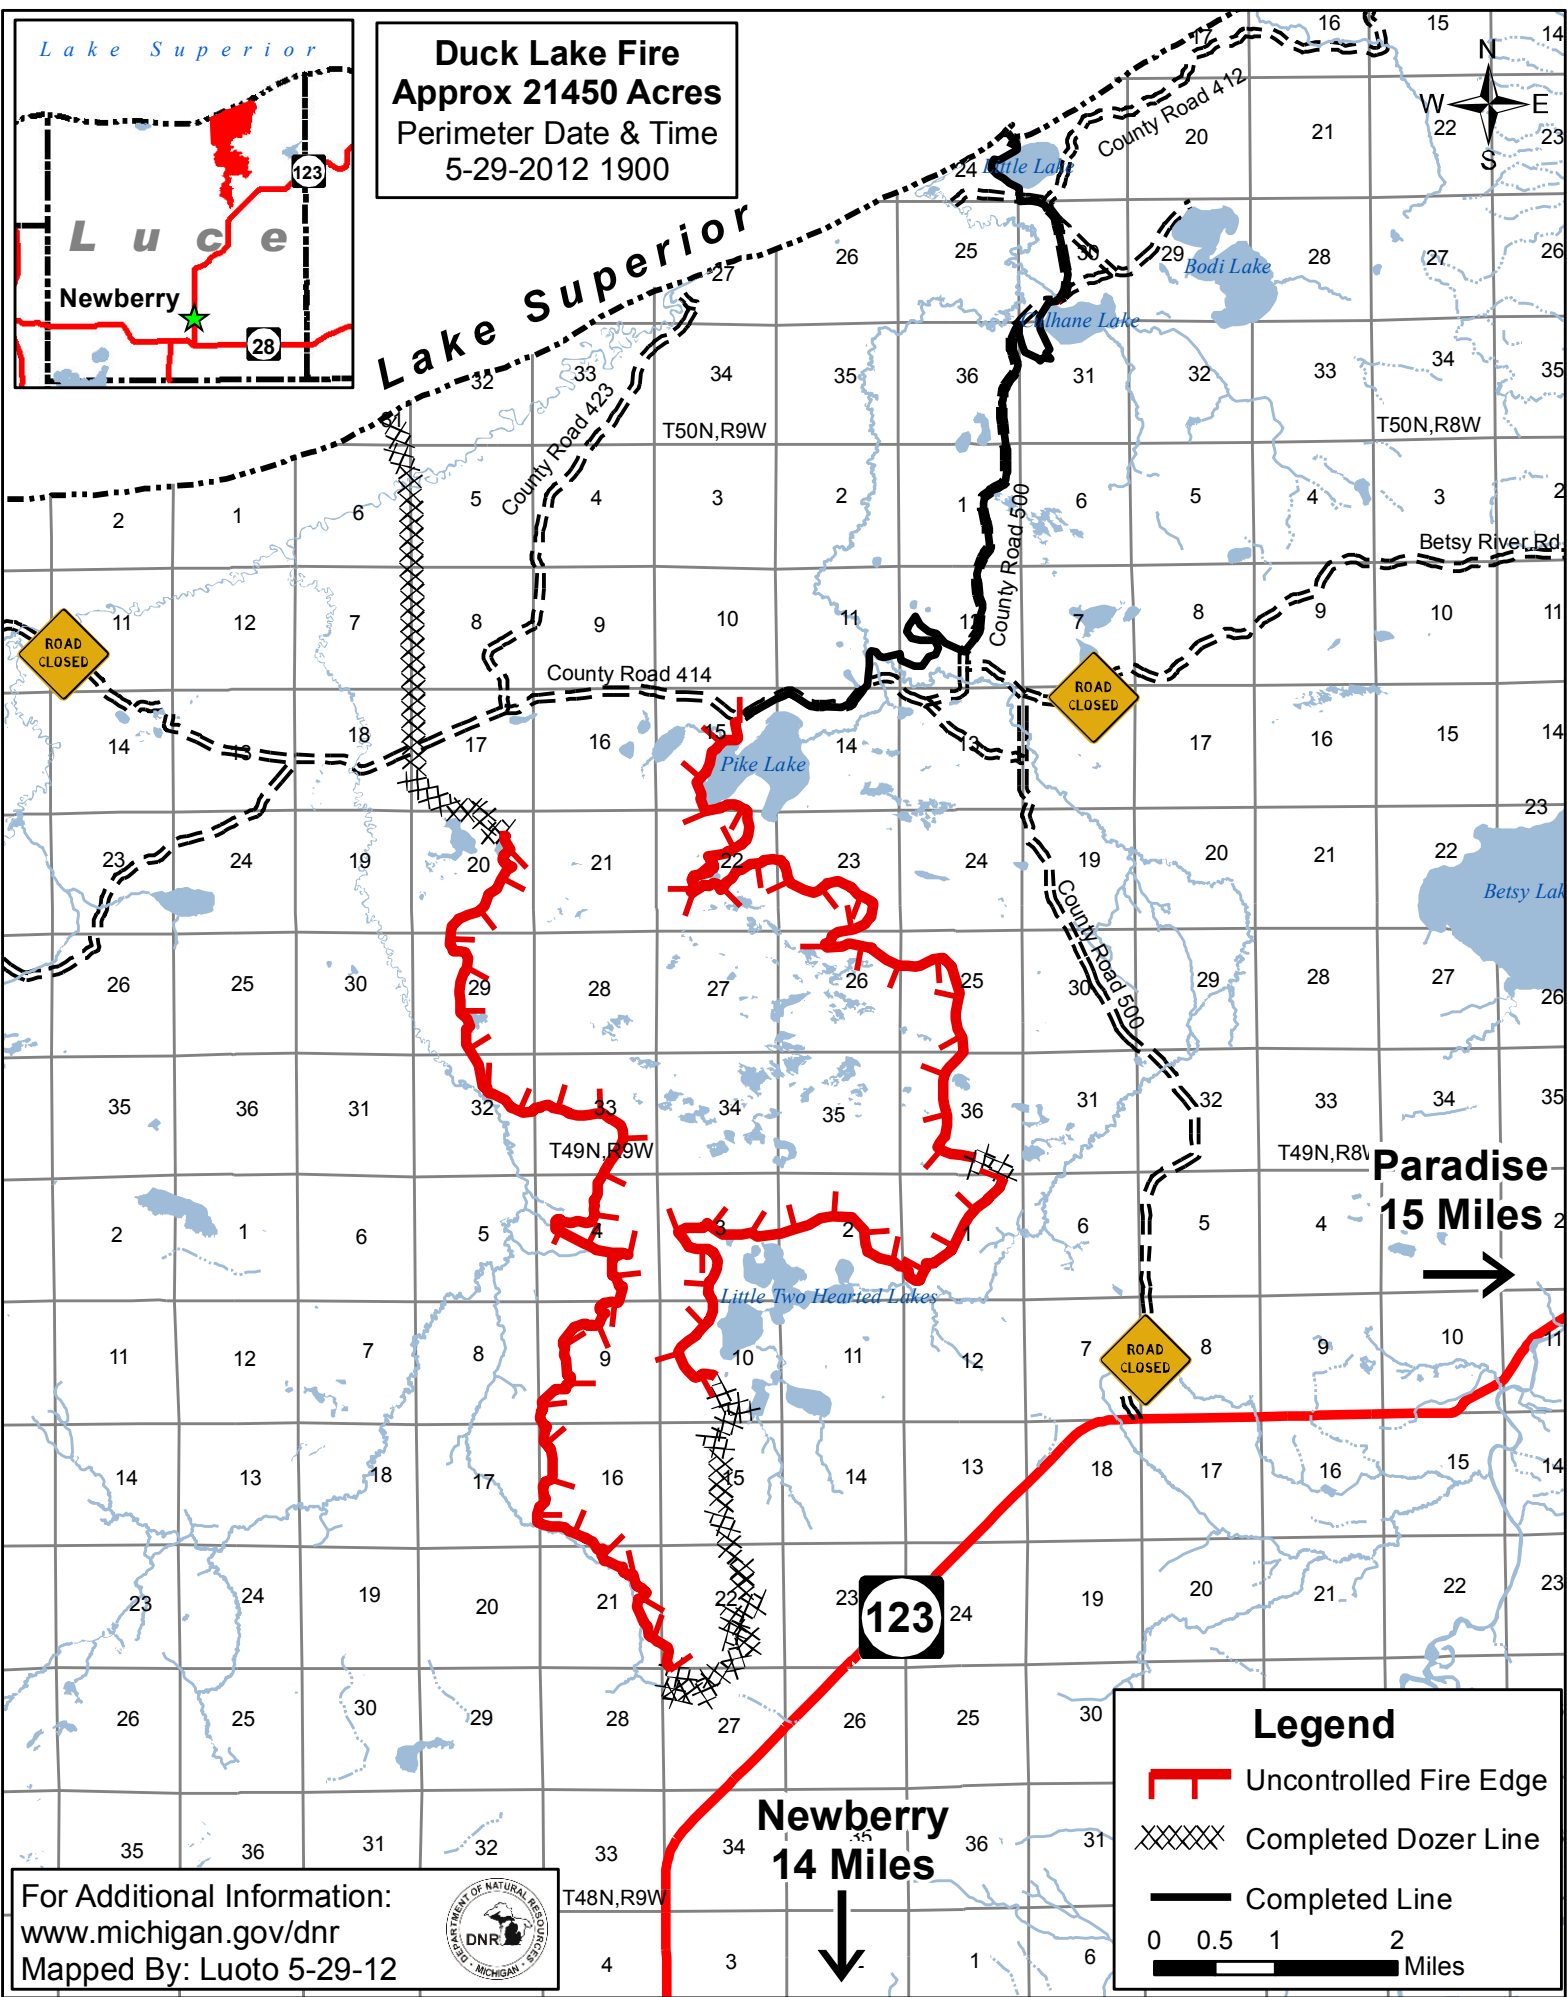

Duck Lake Fire
Approx 21450 Acres
 Perimeter Date & Time
 5-29-2012 1900

For Additional Information:
www.michigan.gov/dnr
 Mapped By: Luoto 5-29-12

Legend

- Uncontrolled Fire Edge
- Completed Dozer Line
- Completed Line

0 0.5 1 2
 Miles

Paradise
15 Miles
 →

Newberry
14 Miles
 ↓