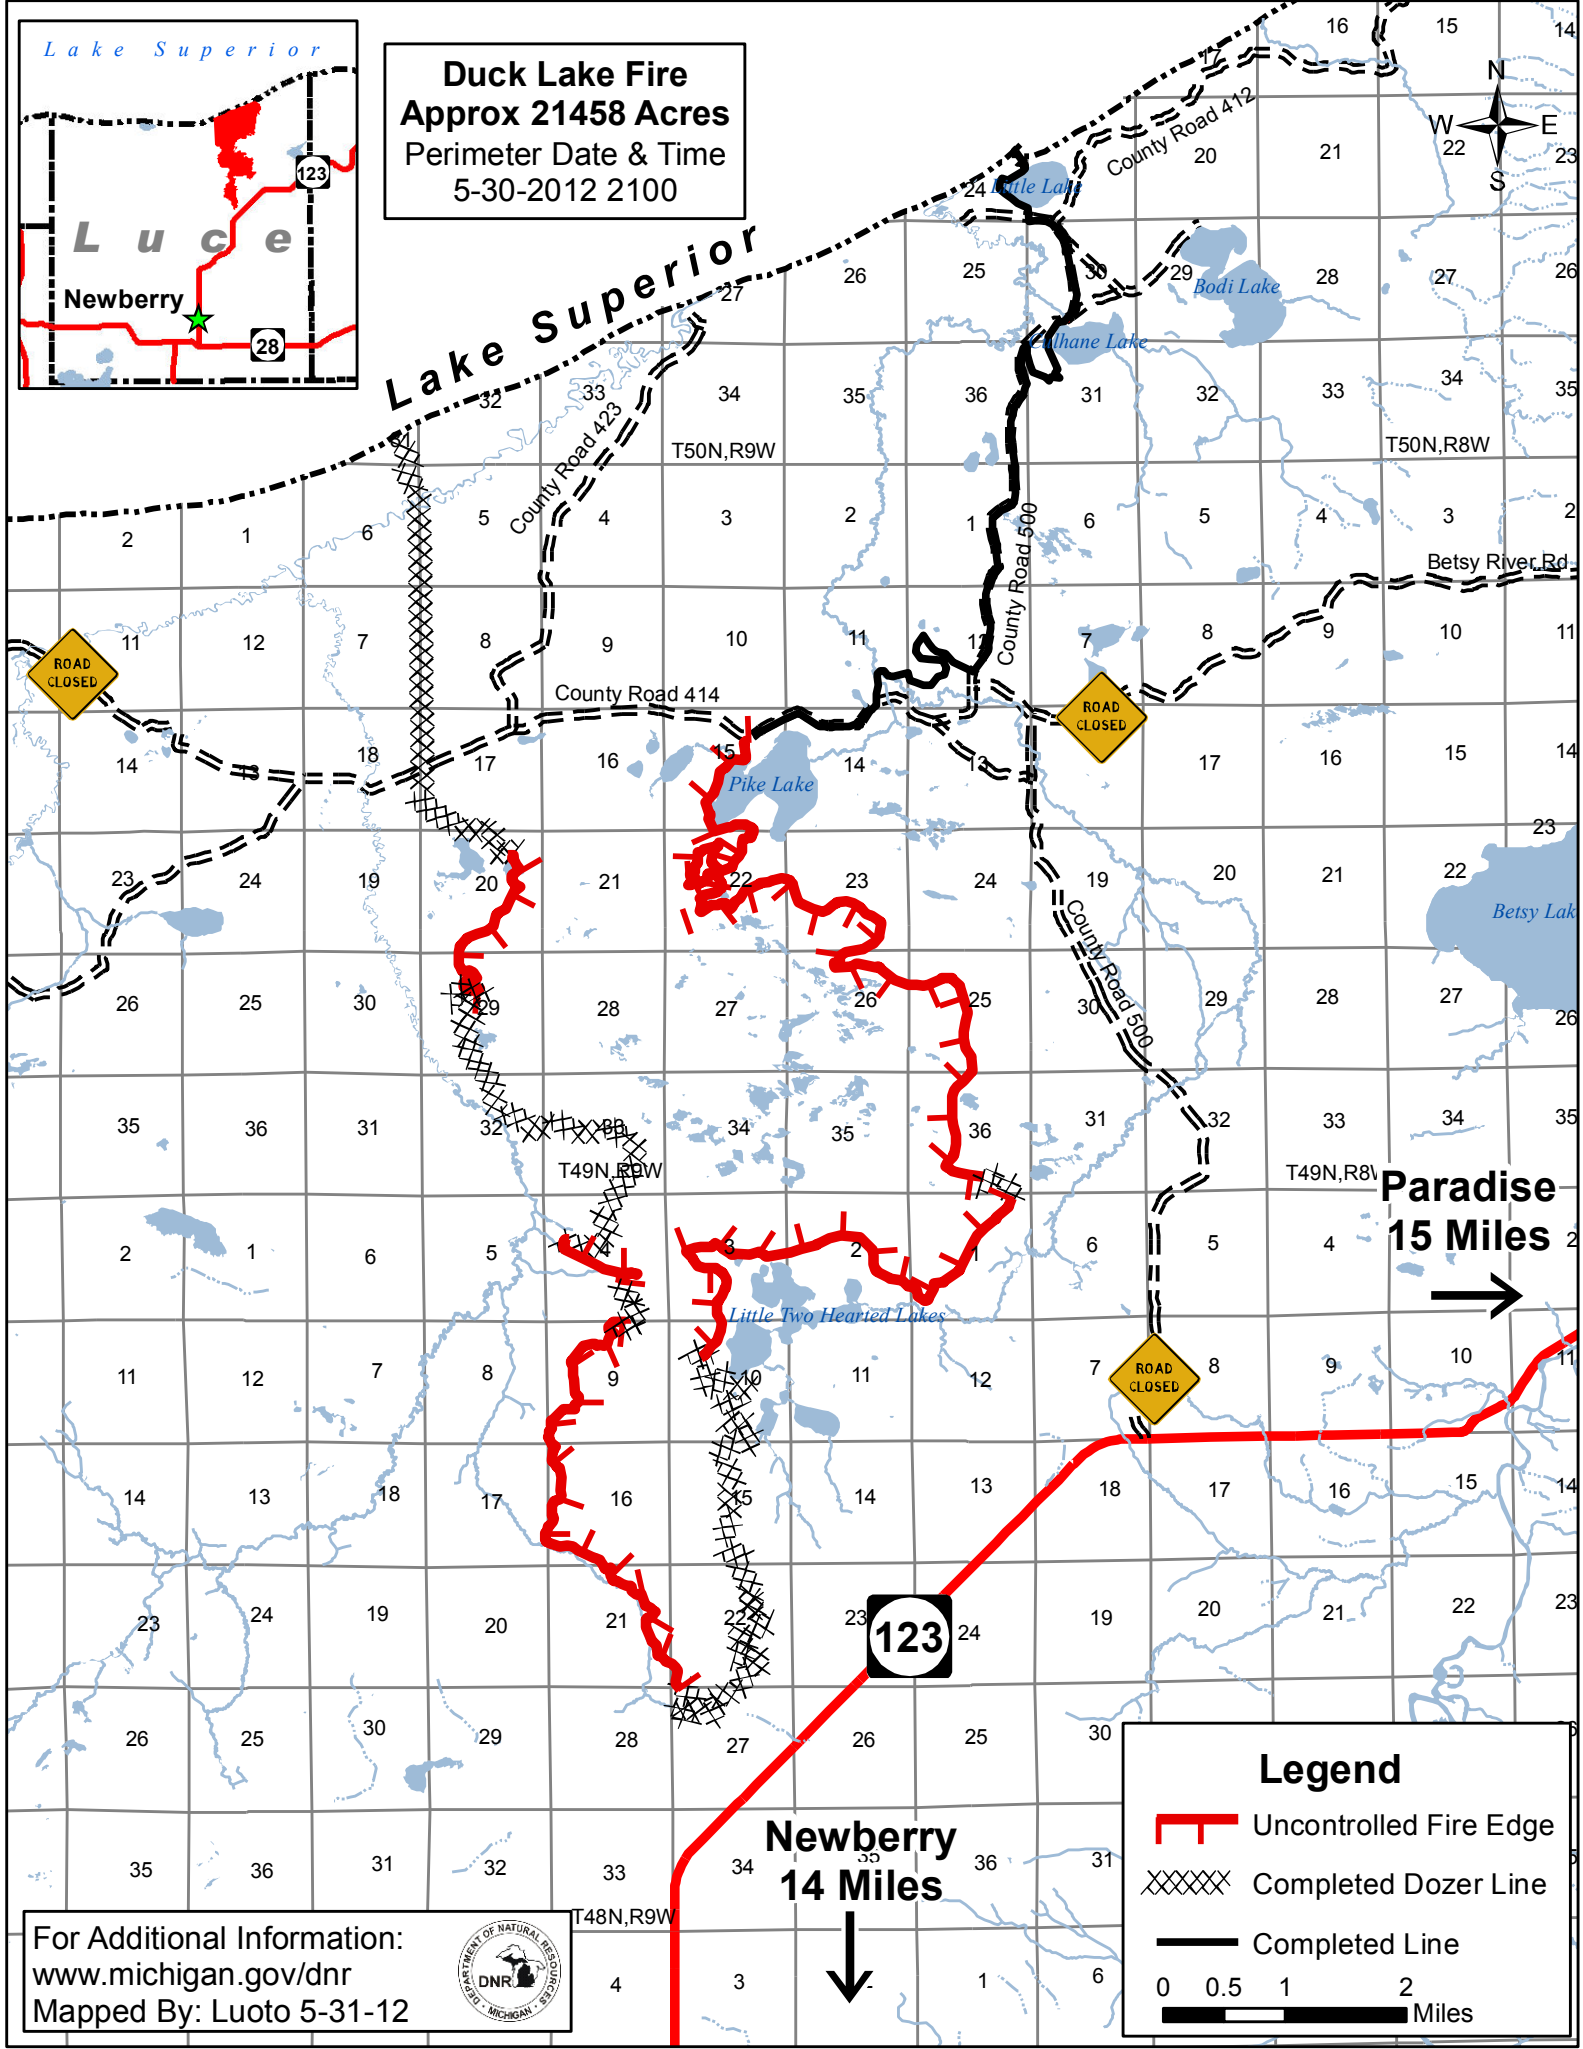

Duck Lake Fire
Approx 21458 Acres
 Perimeter Date & Time
 5-30-2012 2100

For Additional Information:
www.michigan.gov/dnr
 Mapped By: Luoto 5-31-12

Legend

- Uncontrolled Fire Edge
- Completed Dozer Line
- Completed Line

0 0.5 1 2
 Miles

Paradise
15 Miles
 →

Newberry
14 Miles
 ↓