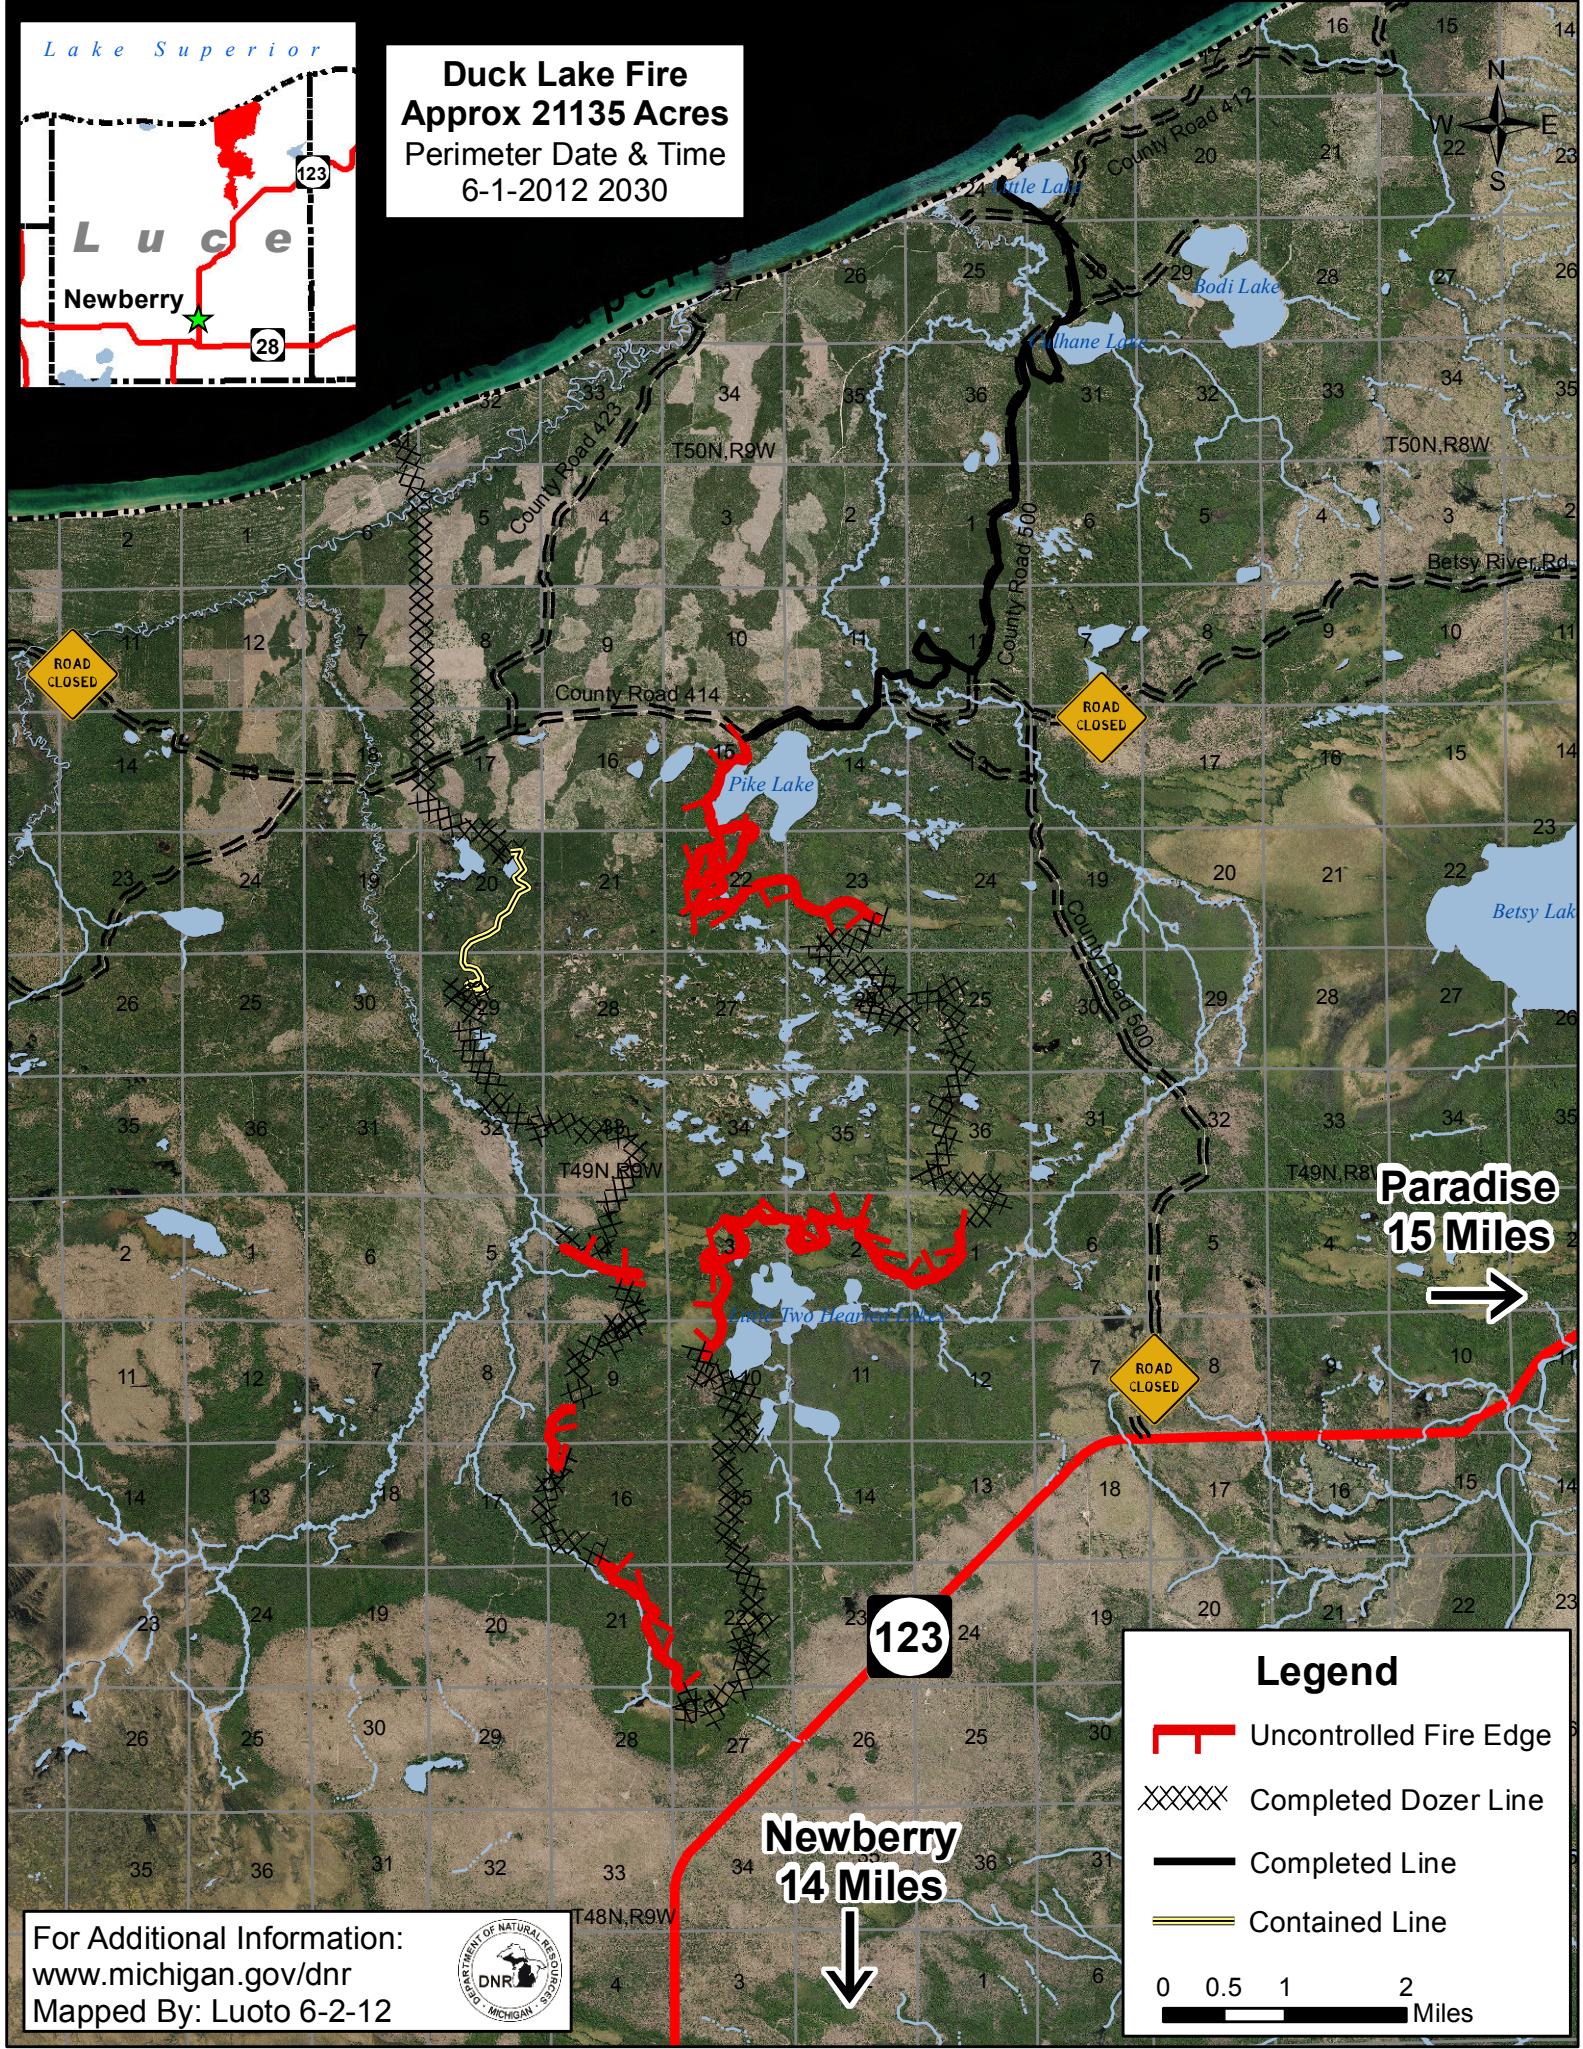

Duck Lake Fire
Approx 21135 Acres
 Perimeter Date & Time
 6-1-2012 2030

Paradise
15 Miles
 →

Newberry
14 Miles
 ↓

123

Legend

-  Uncontrolled Fire Edge
-  Completed Dozer Line
-  Completed Line
-  Contained Line

0 0.5 1 2
 Miles

For Additional Information:
www.michigan.gov/dnr
 Mapped By: Luoto 6-2-12