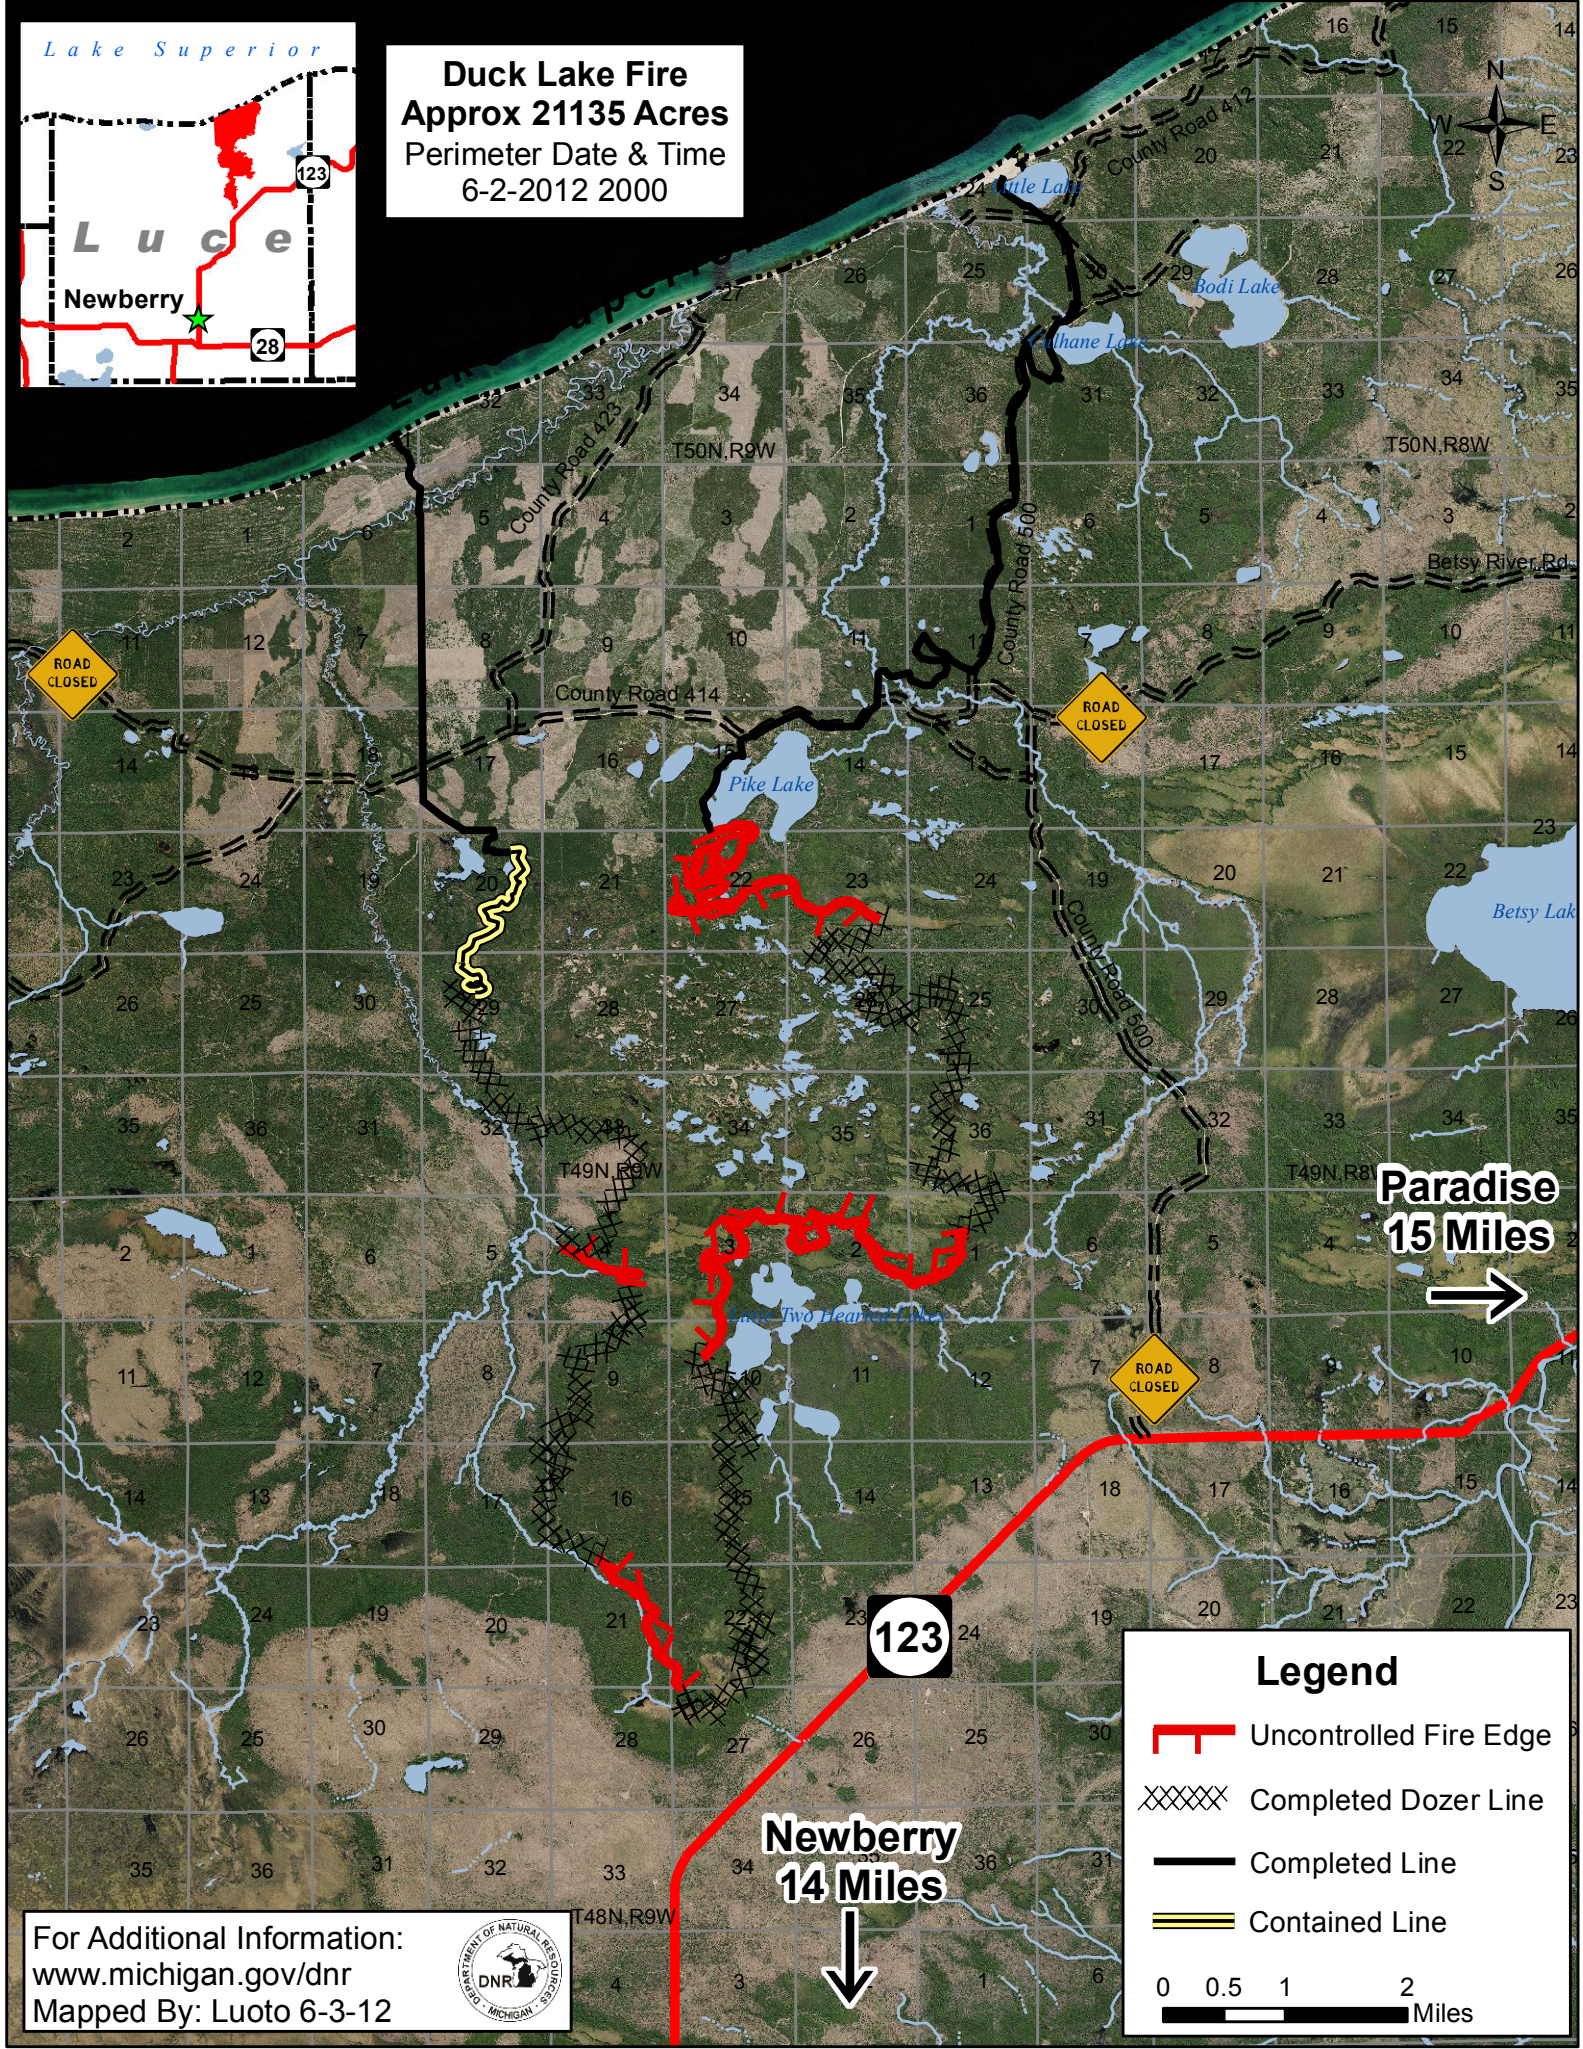

Duck Lake Fire
 Approx 21135 Acres
 Perimeter Date & Time
 6-2-2012 2000

Paradise
 15 Miles
 →

Newberry
 14 Miles
 ↓

Legend

- Uncontrolled Fire Edge
- Completed Dozer Line
- Completed Line
- Contained Line

0 0.5 1 2 Miles

For Additional Information:
www.michigan.gov/dnr
 Mapped By: Luoto 6-3-12