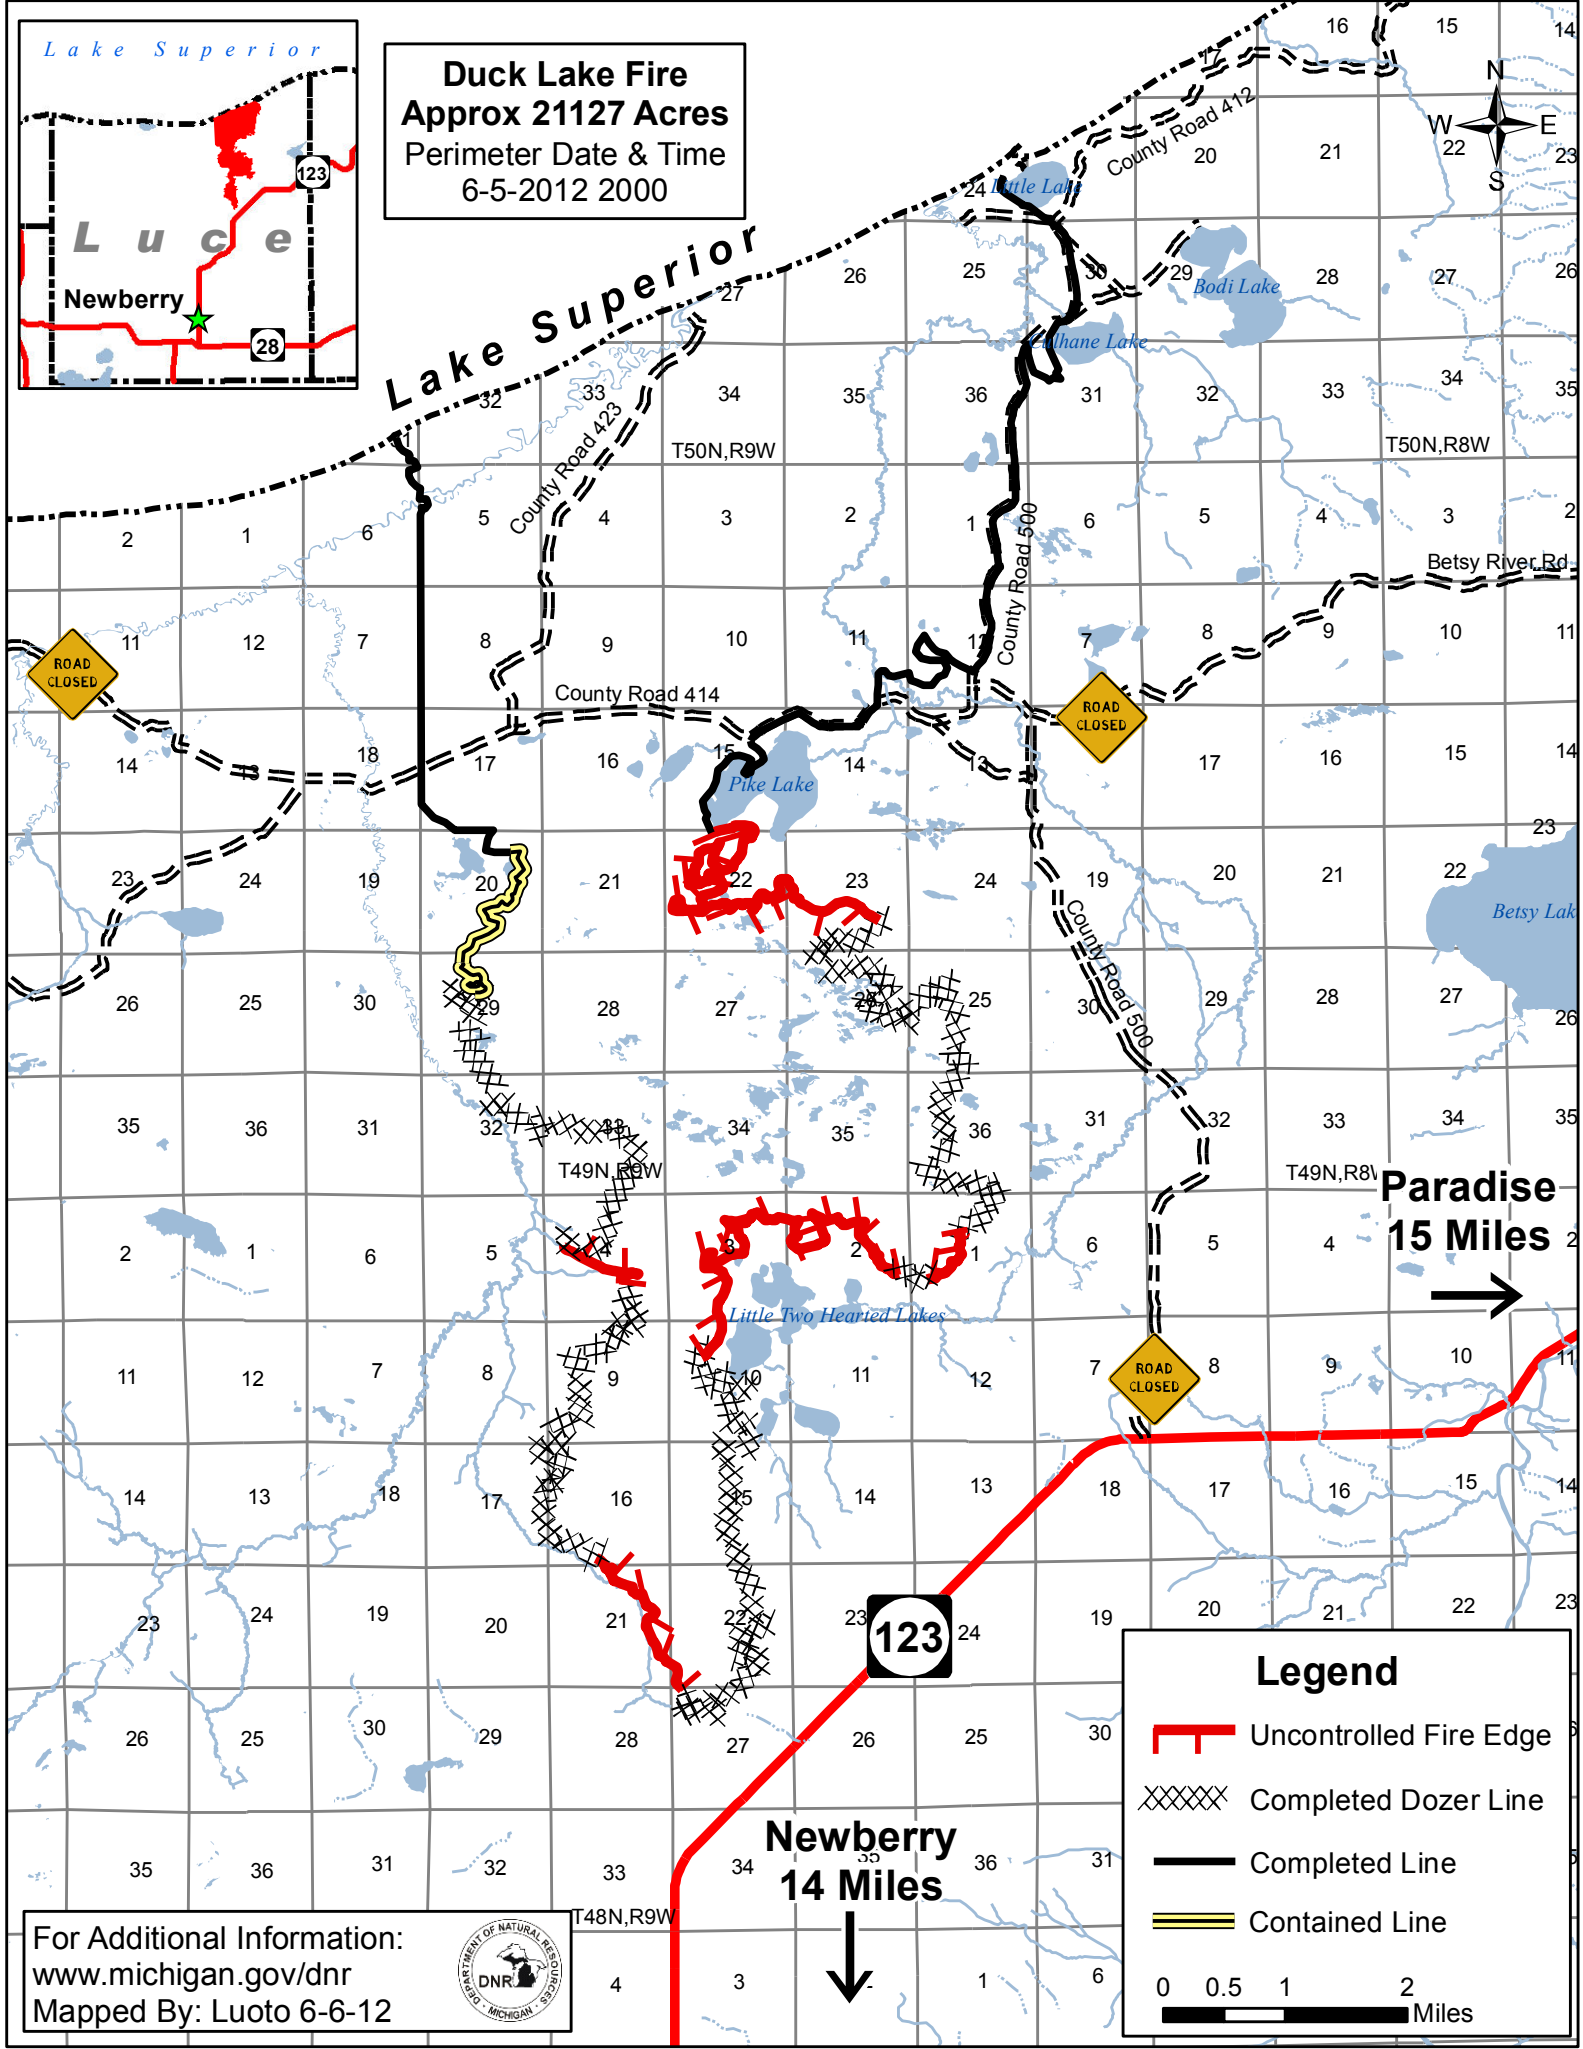

Duck Lake Fire
Approx 21127 Acres
 Perimeter Date & Time
 6-5-2012 2000

For Additional Information:
www.michigan.gov/dnr
 Mapped By: Luoto 6-6-12

Legend

- Uncontrolled Fire Edge
- Completed Dozer Line
- Completed Line
- Contained Line

0 0.5 1 2 Miles

Paradise
15 Miles
 →

Newberry
14 Miles
 ↓

123