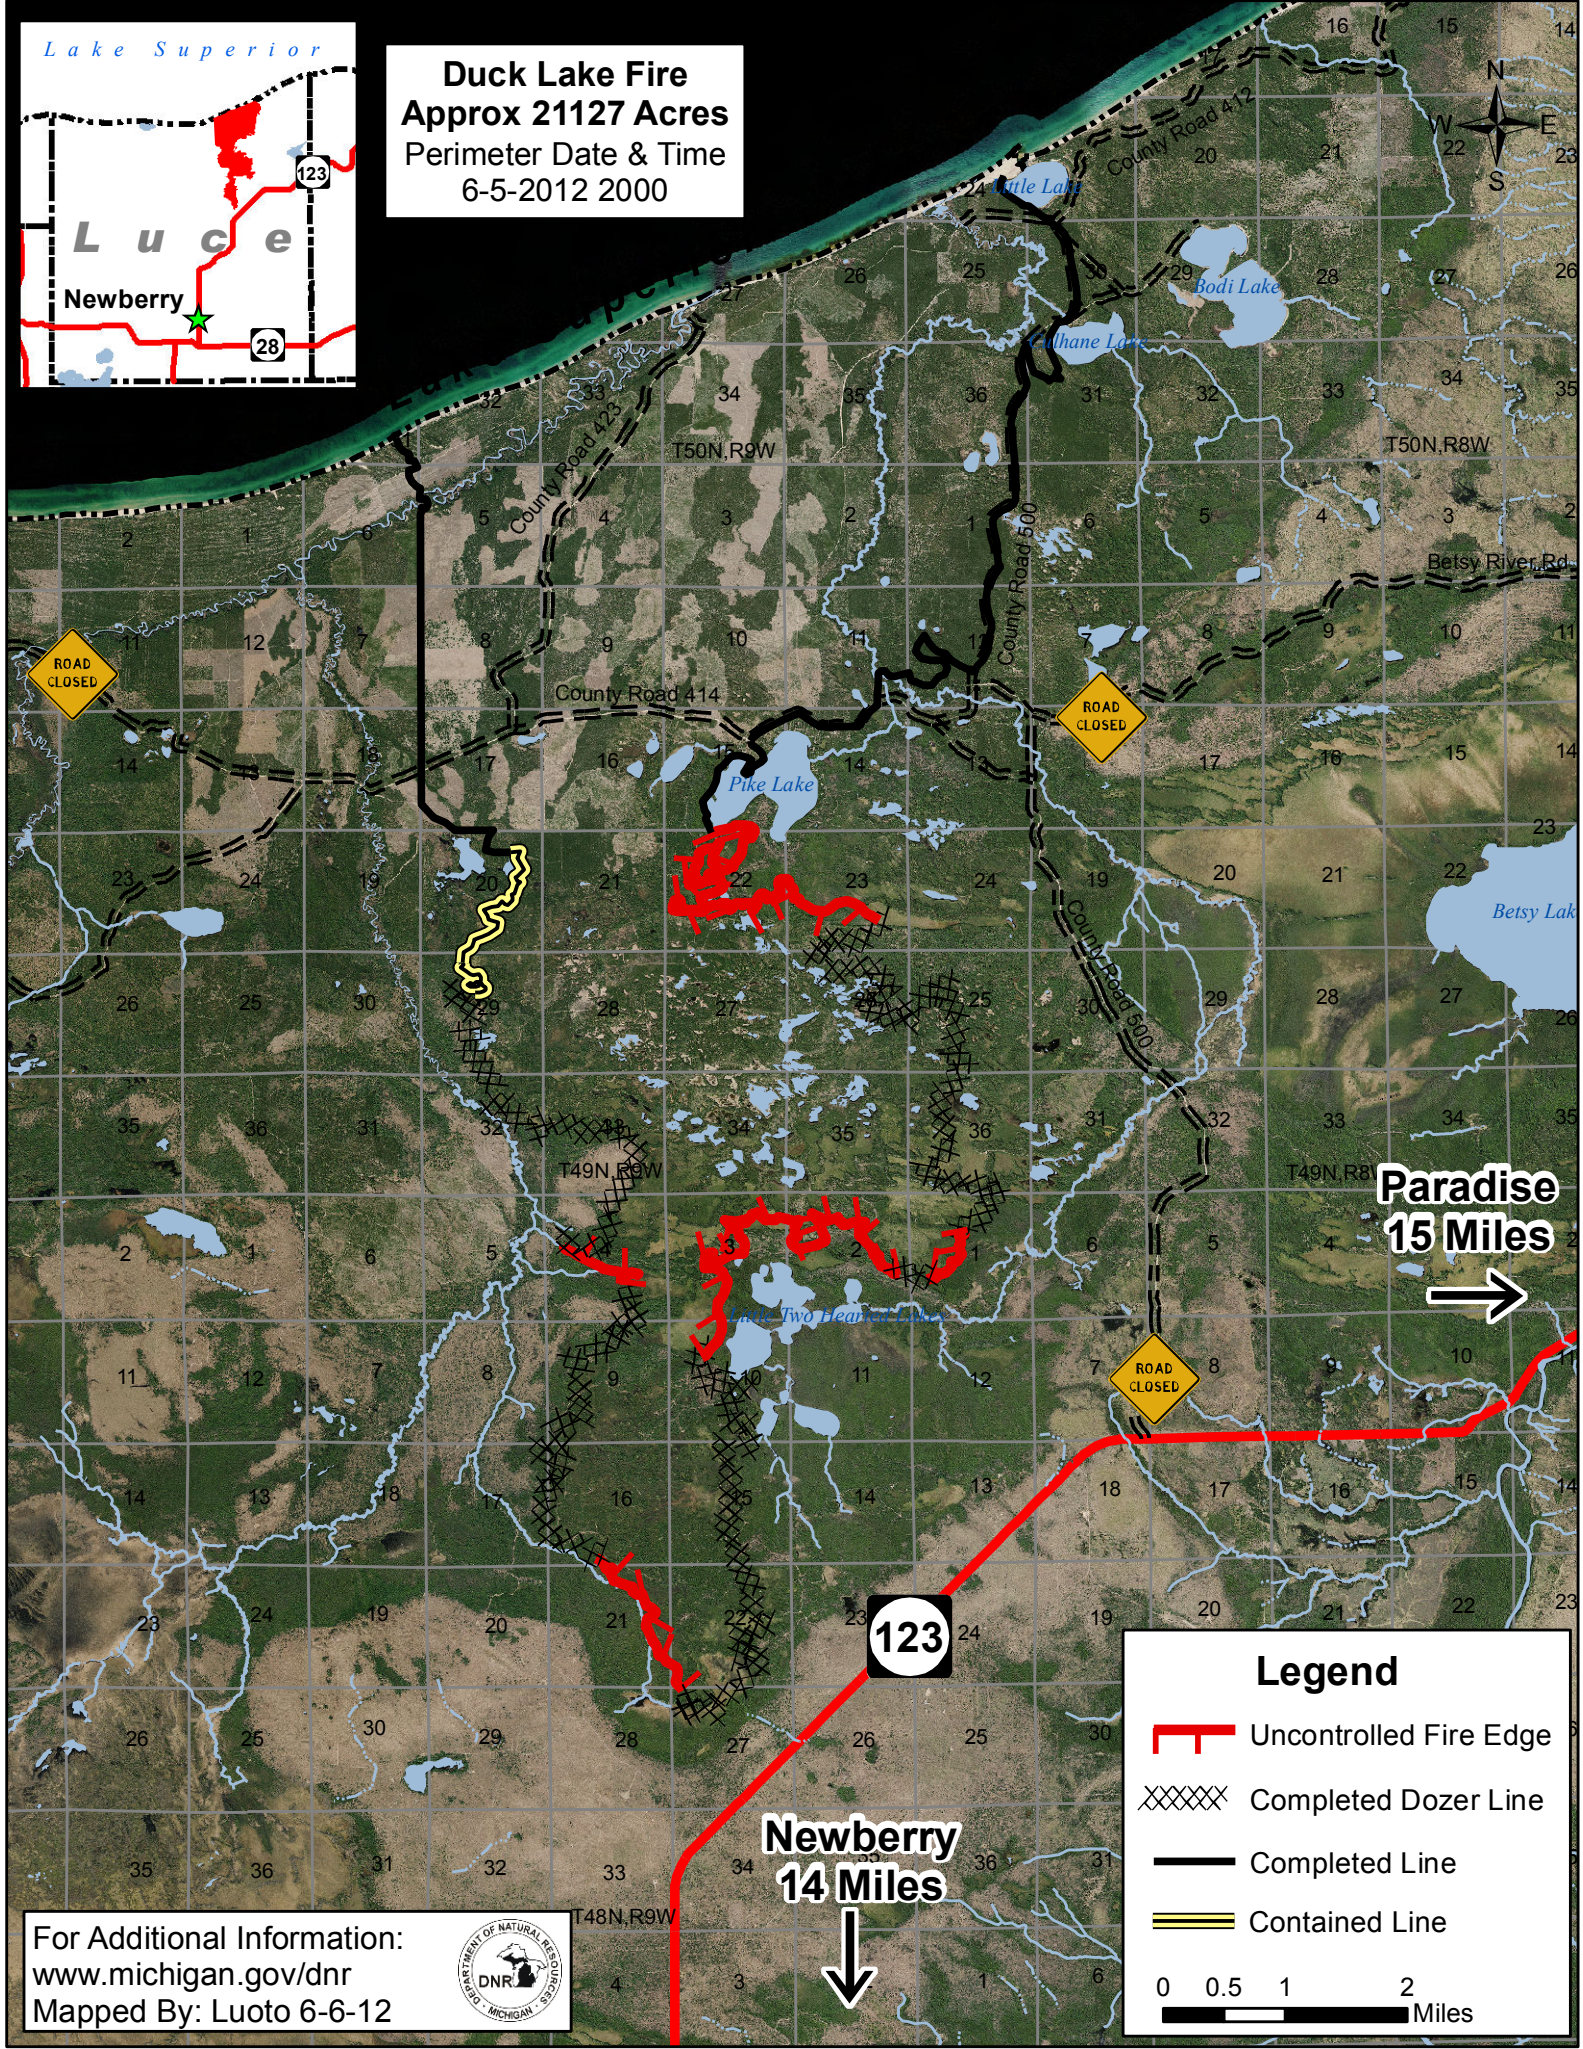

**Duck Lake Fire**  
 Approx 21127 Acres  
 Perimeter Date & Time  
 6-5-2012 2000

**Paradise**  
 15 Miles  
 →

**Newberry**  
 14 Miles  
 ↓

**Legend**

- Uncontrolled Fire Edge
- Completed Dozer Line
- Completed Line
- Contained Line

0 0.5 1 2 Miles

For Additional Information:  
[www.michigan.gov/dnr](http://www.michigan.gov/dnr)  
 Mapped By: Luoto 6-6-12