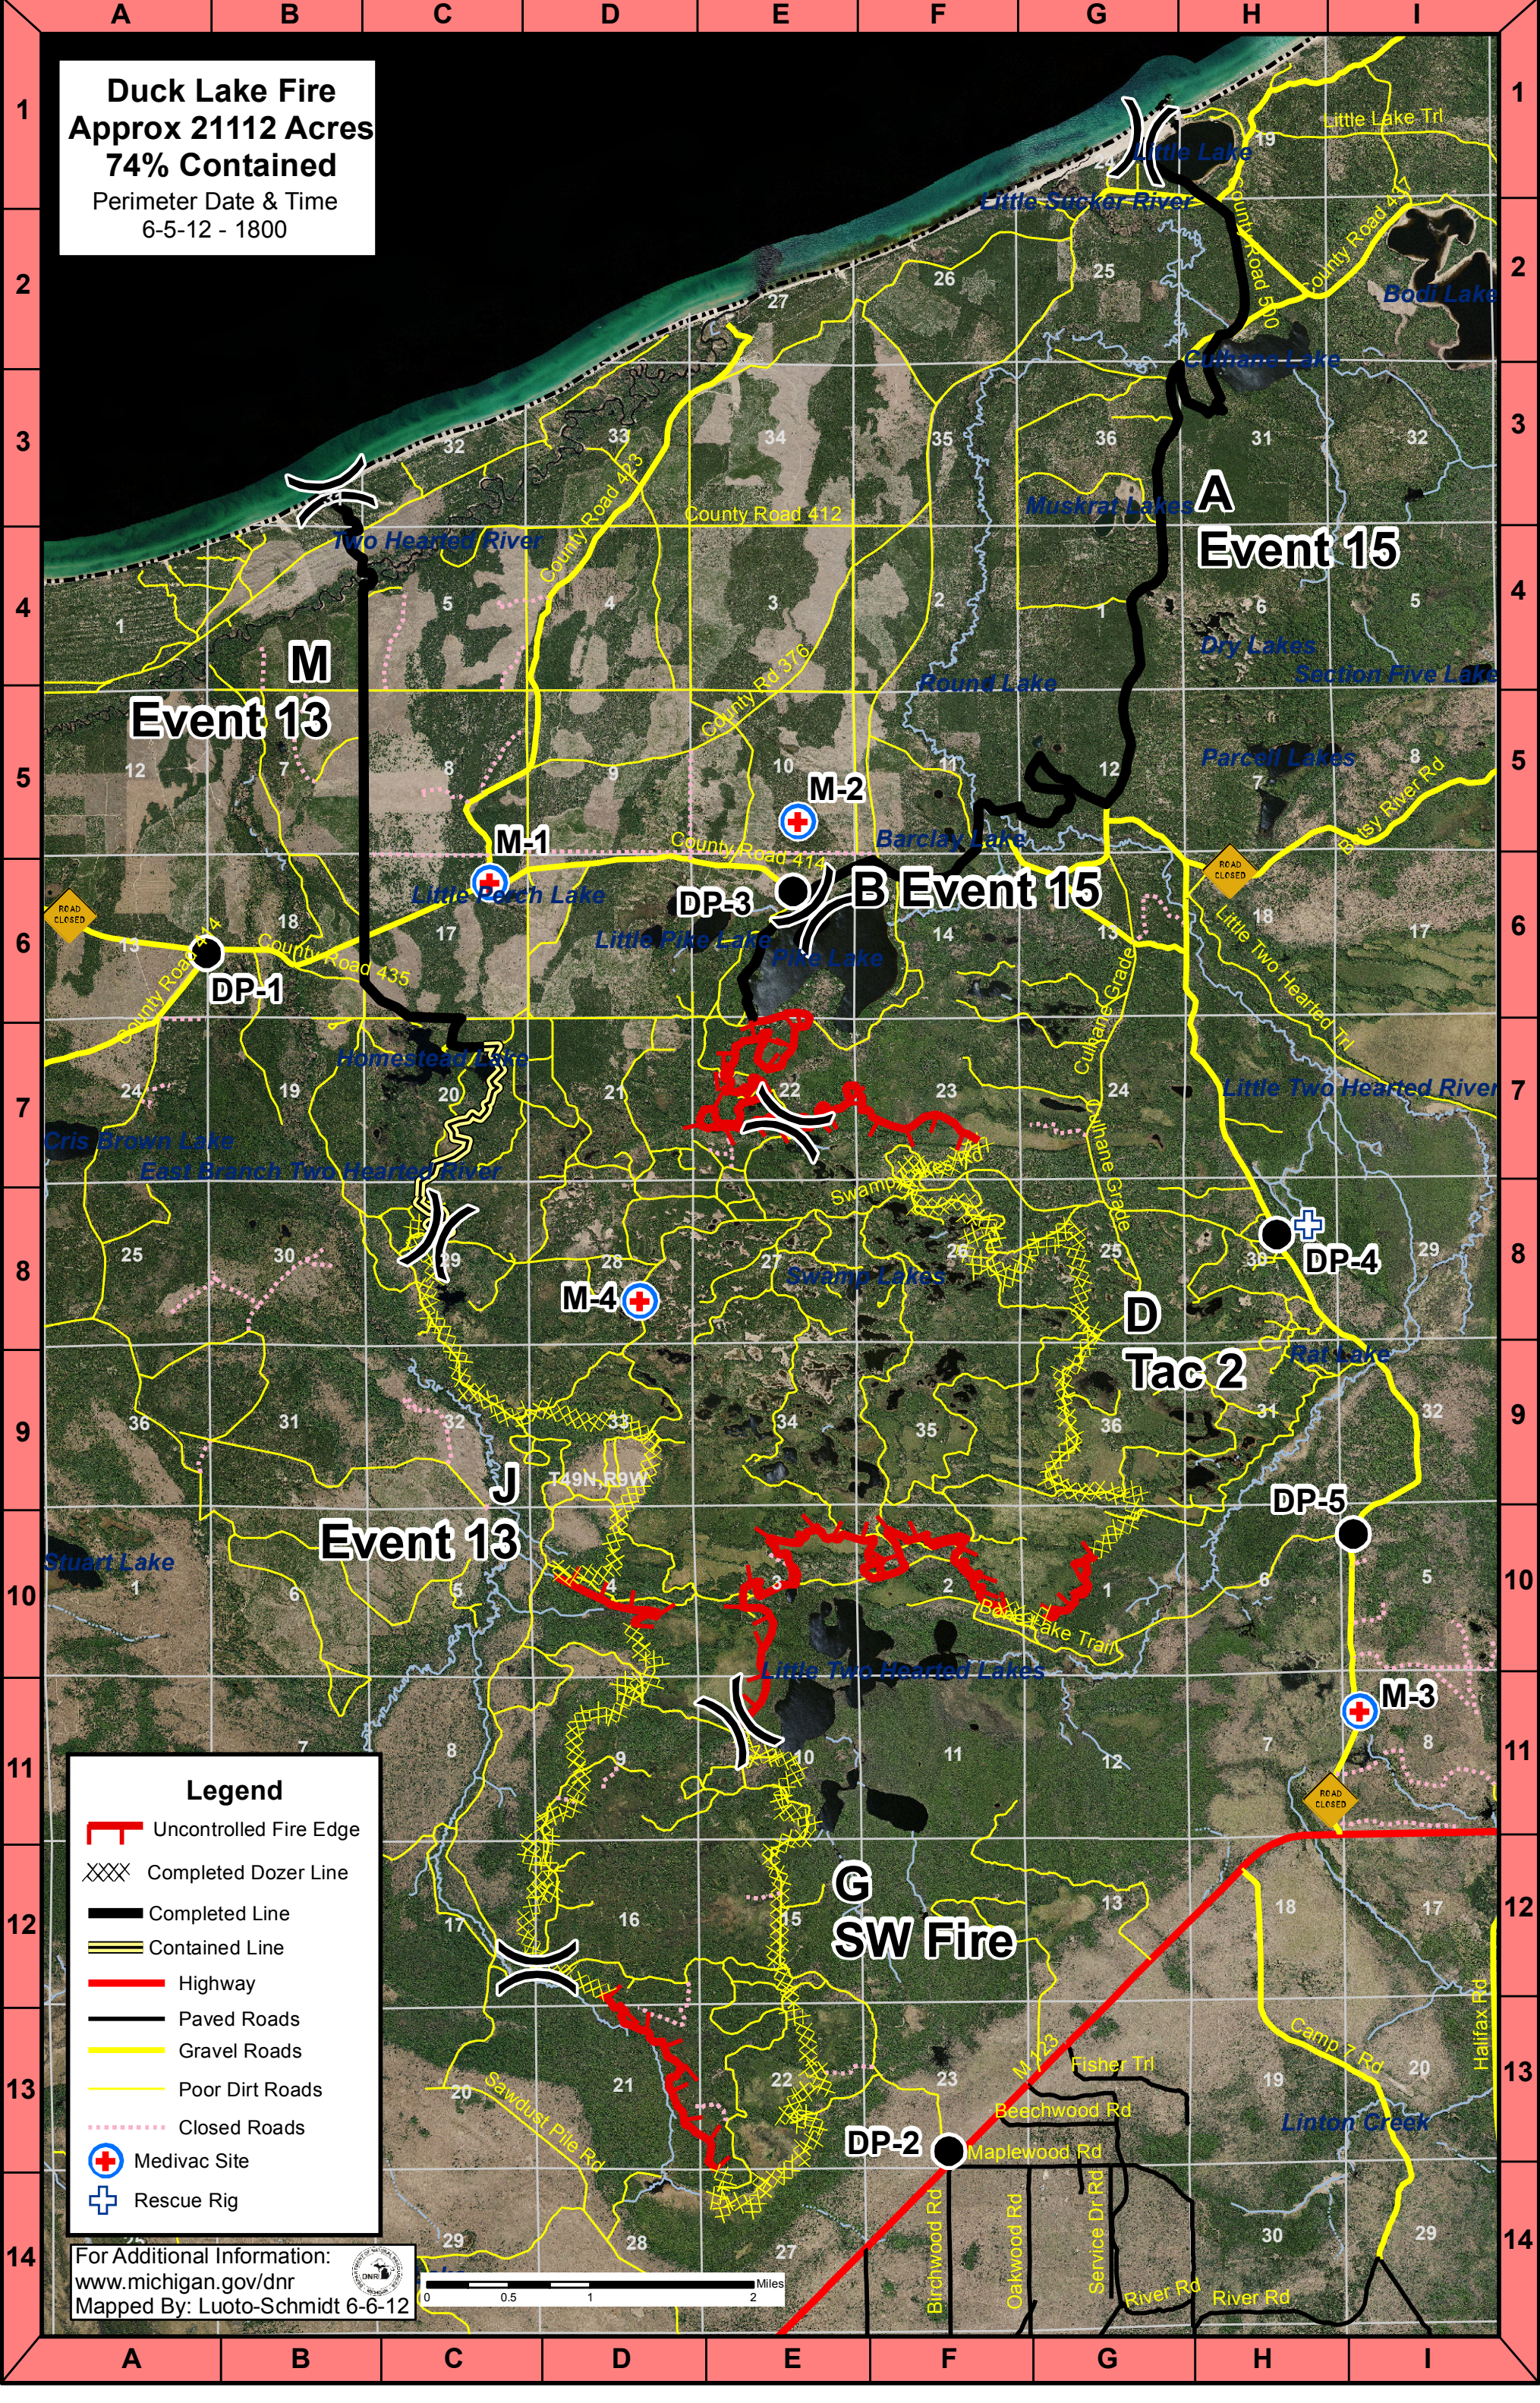

Duck Lake Fire
Approx 21112 Acres
74% Contained
 Perimeter Date & Time
 6-5-12 - 1800

Legend

- Uncontrolled Fire Edge
- Completed Dozer Line
- Completed Line
- Contained Line
- Highway
- Paved Roads
- Gravel Roads
- Poor Dirt Roads
- Closed Roads
- Medivac Site
- Rescue Rig

For Additional Information:
www.michigan.gov/dnr
 Mapped By: Luoto-Schmidt 6-6-12