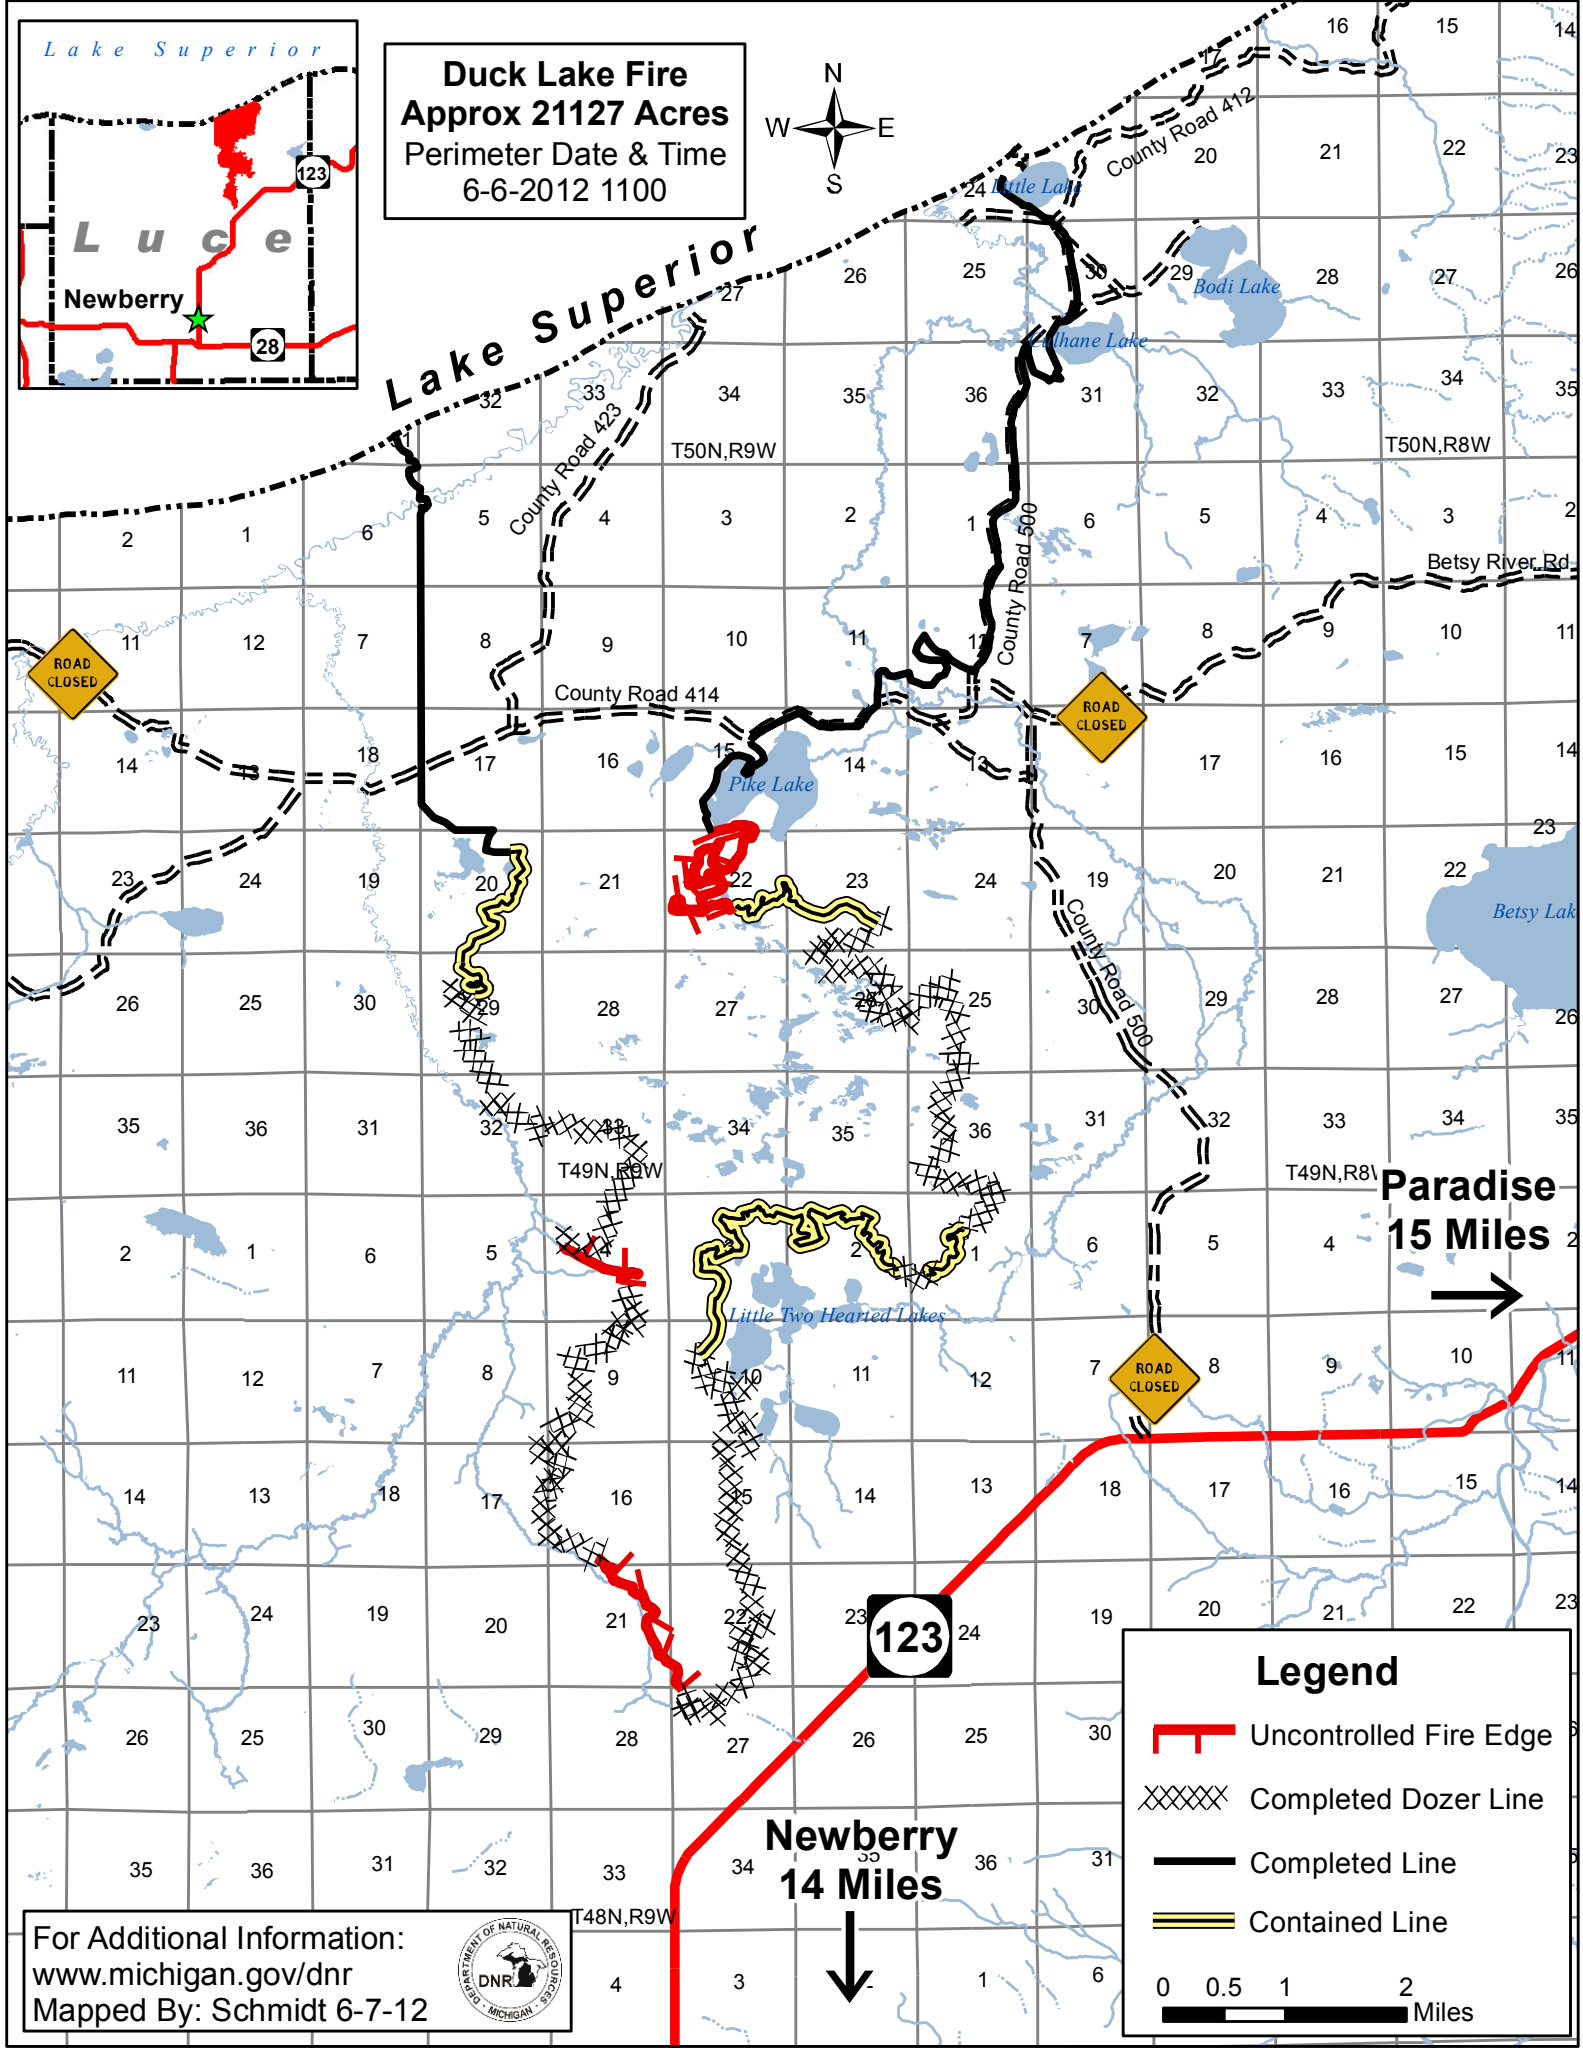

Duck Lake Fire
Approx 21127 Acres
Perimeter Date & Time
6-6-2012 1100

For Additional Information:
www.michigan.gov/dnr
 Mapped By: Schmidt 6-7-12

Legend

- Uncontrolled Fire Edge
- Completed Dozer Line
- Completed Line
- Contained Line

0 0.5 1 2 Miles

Paradise
15 Miles
 →

Newberry
14 Miles
 ↓

123