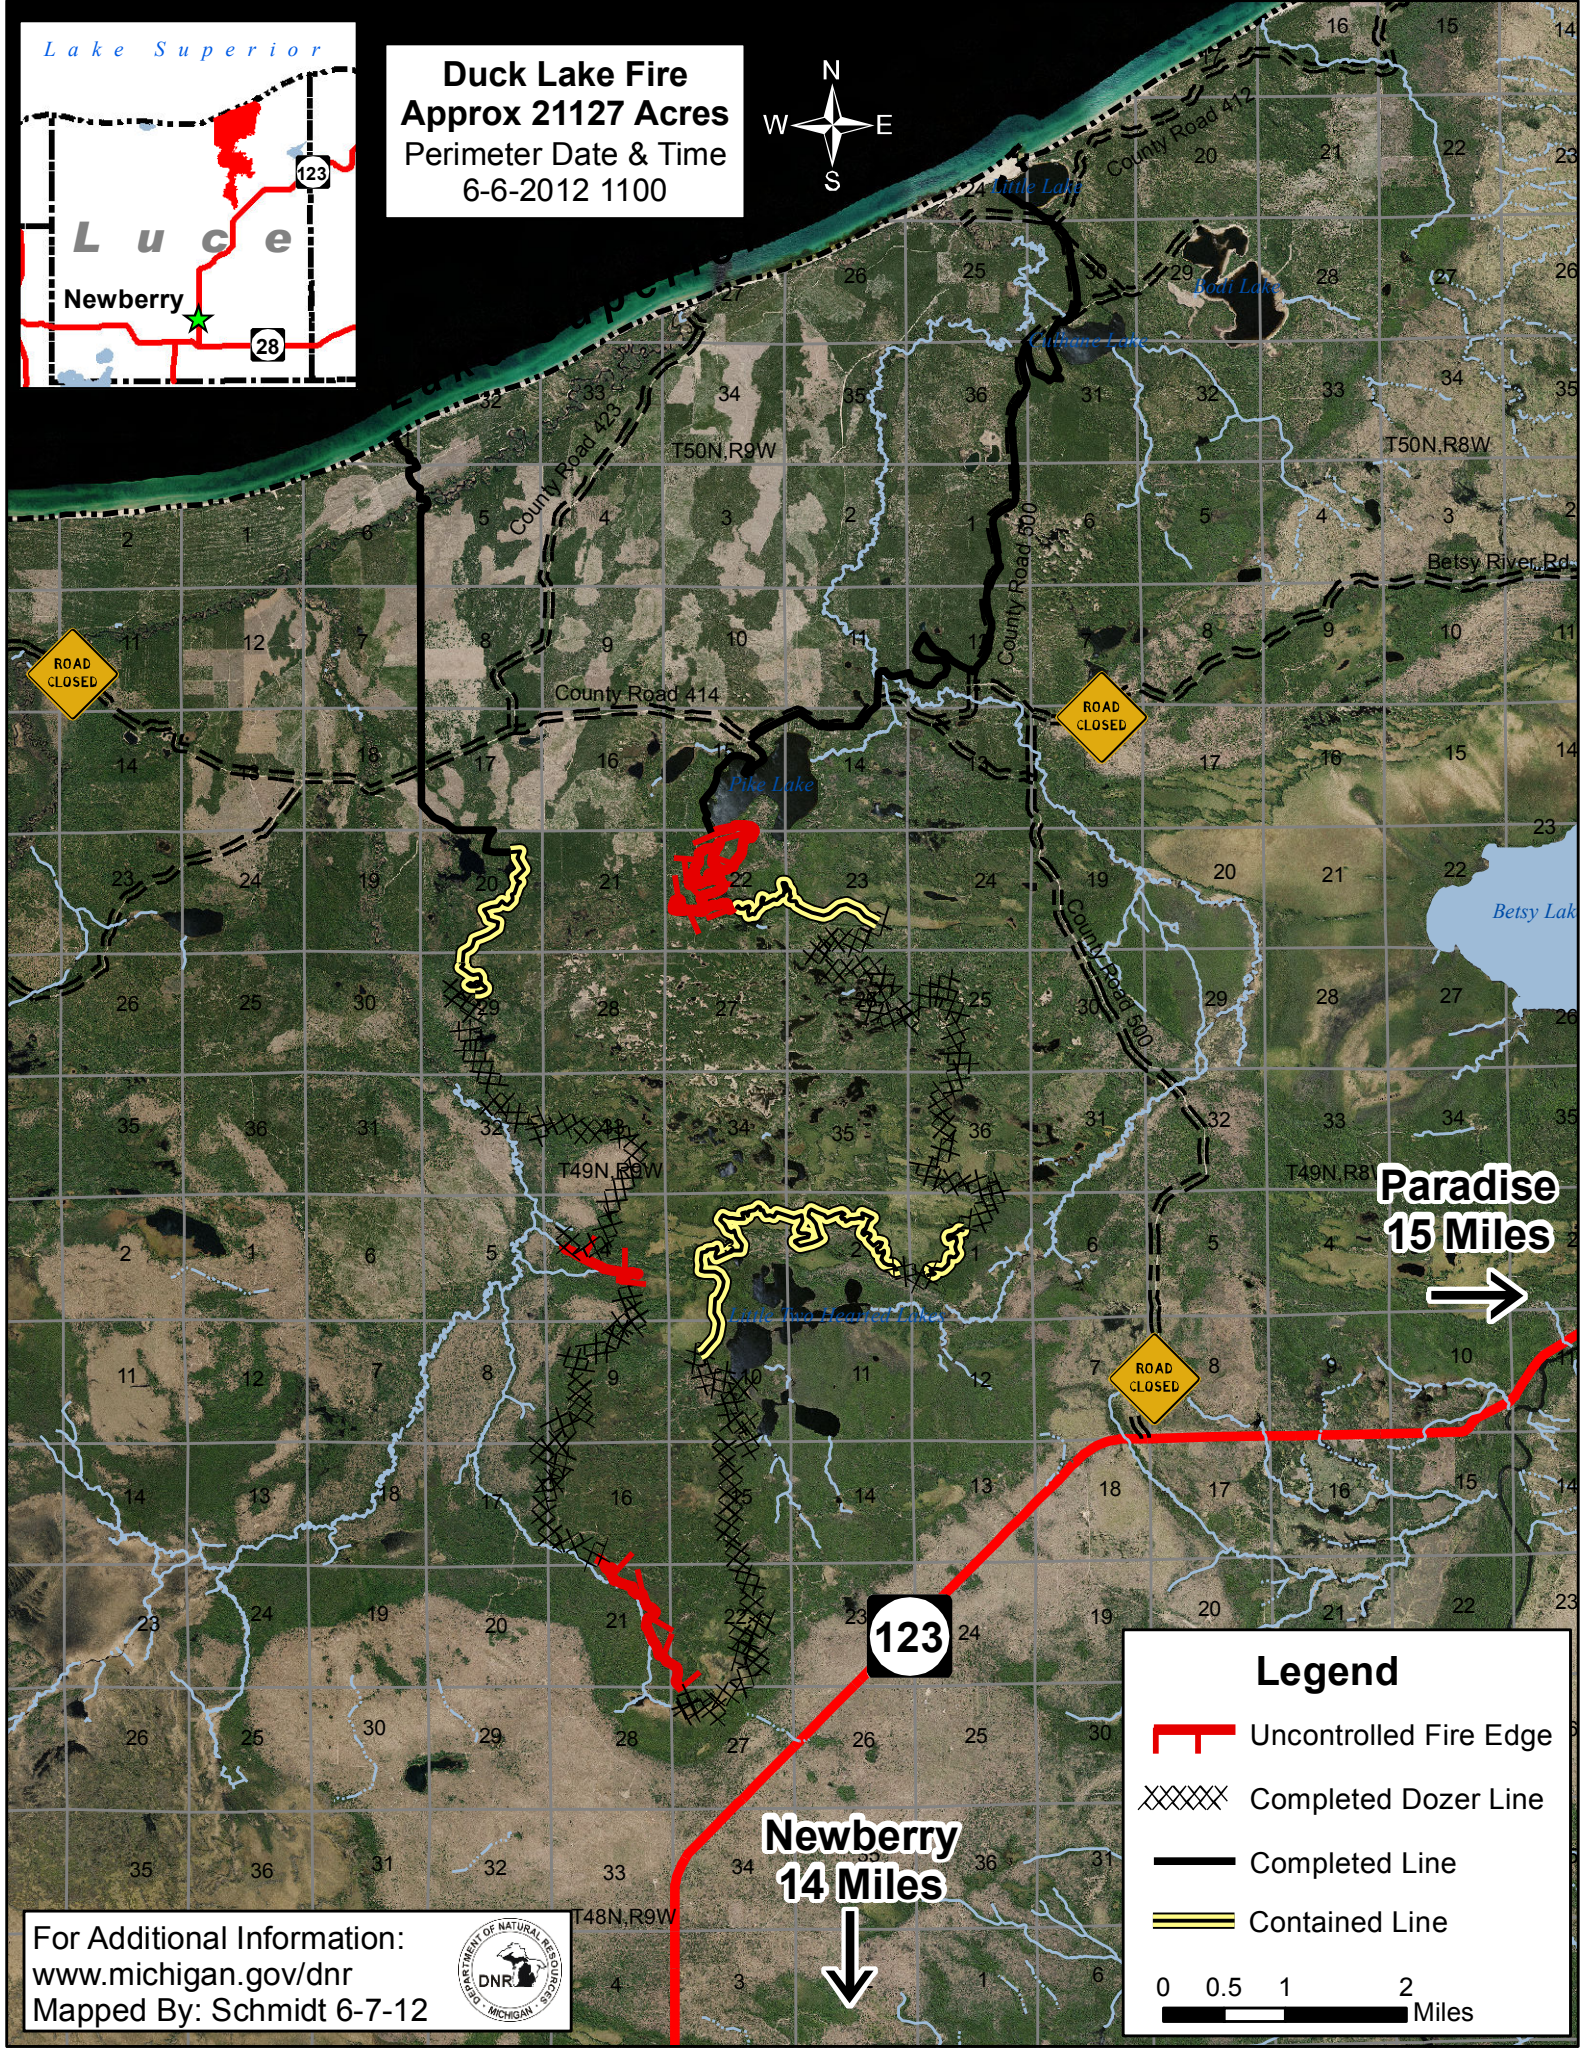

Duck Lake Fire
 Approx 21127 Acres
 Perimeter Date & Time
 6-6-2012 1100

Paradise
 15 Miles
 →

Newberry
 14 Miles
 ↓

Legend

- Uncontrolled Fire Edge
- Completed Dozer Line
- Completed Line
- Contained Line

0 0.5 1 2 Miles

For Additional Information:
www.michigan.gov/dnr
 Mapped By: Schmidt 6-7-12