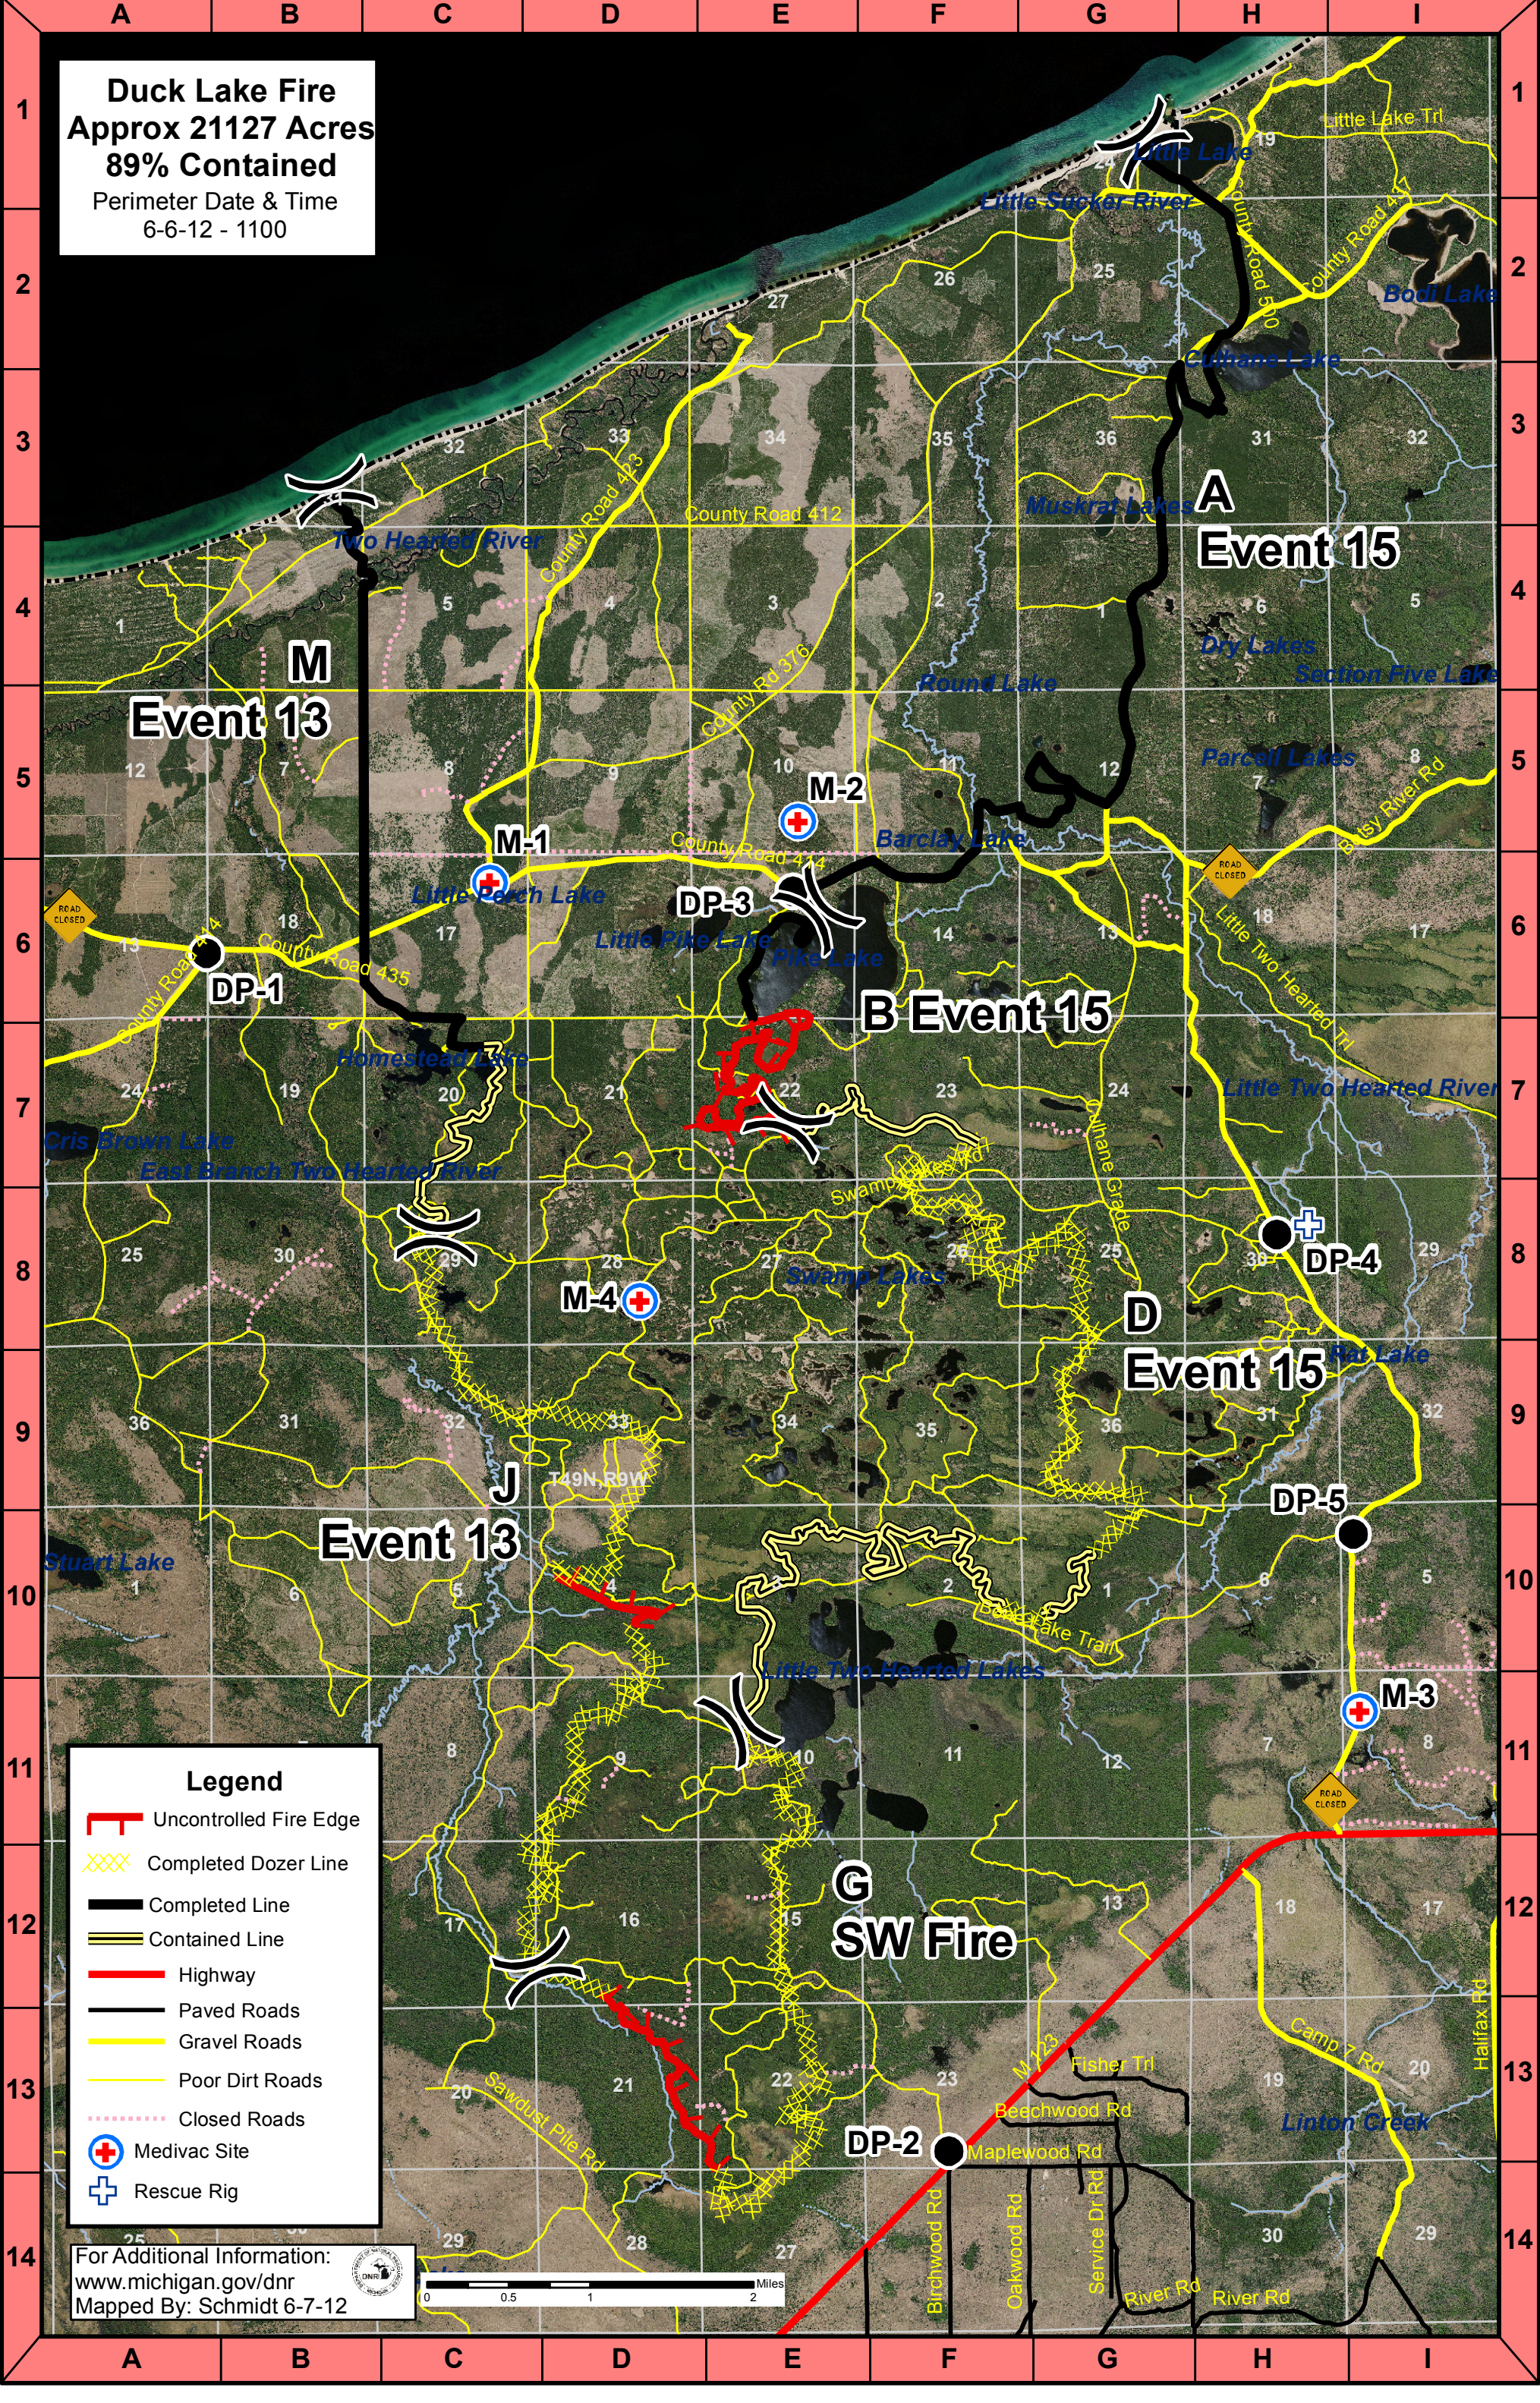

Duck Lake Fire
Approx 21127 Acres
89% Contained
 Perimeter Date & Time
 6-6-12 - 1100

Legend

- Uncontrolled Fire Edge
- Completed Dozer Line
- Completed Line
- Contained Line
- Highway
- Paved Roads
- Gravel Roads
- Poor Dirt Roads
- Closed Roads
- Medivac Site
- Rescue Rig

For Additional Information:
www.michigan.gov/dnr
 Mapped By: Schmidt 6-7-12