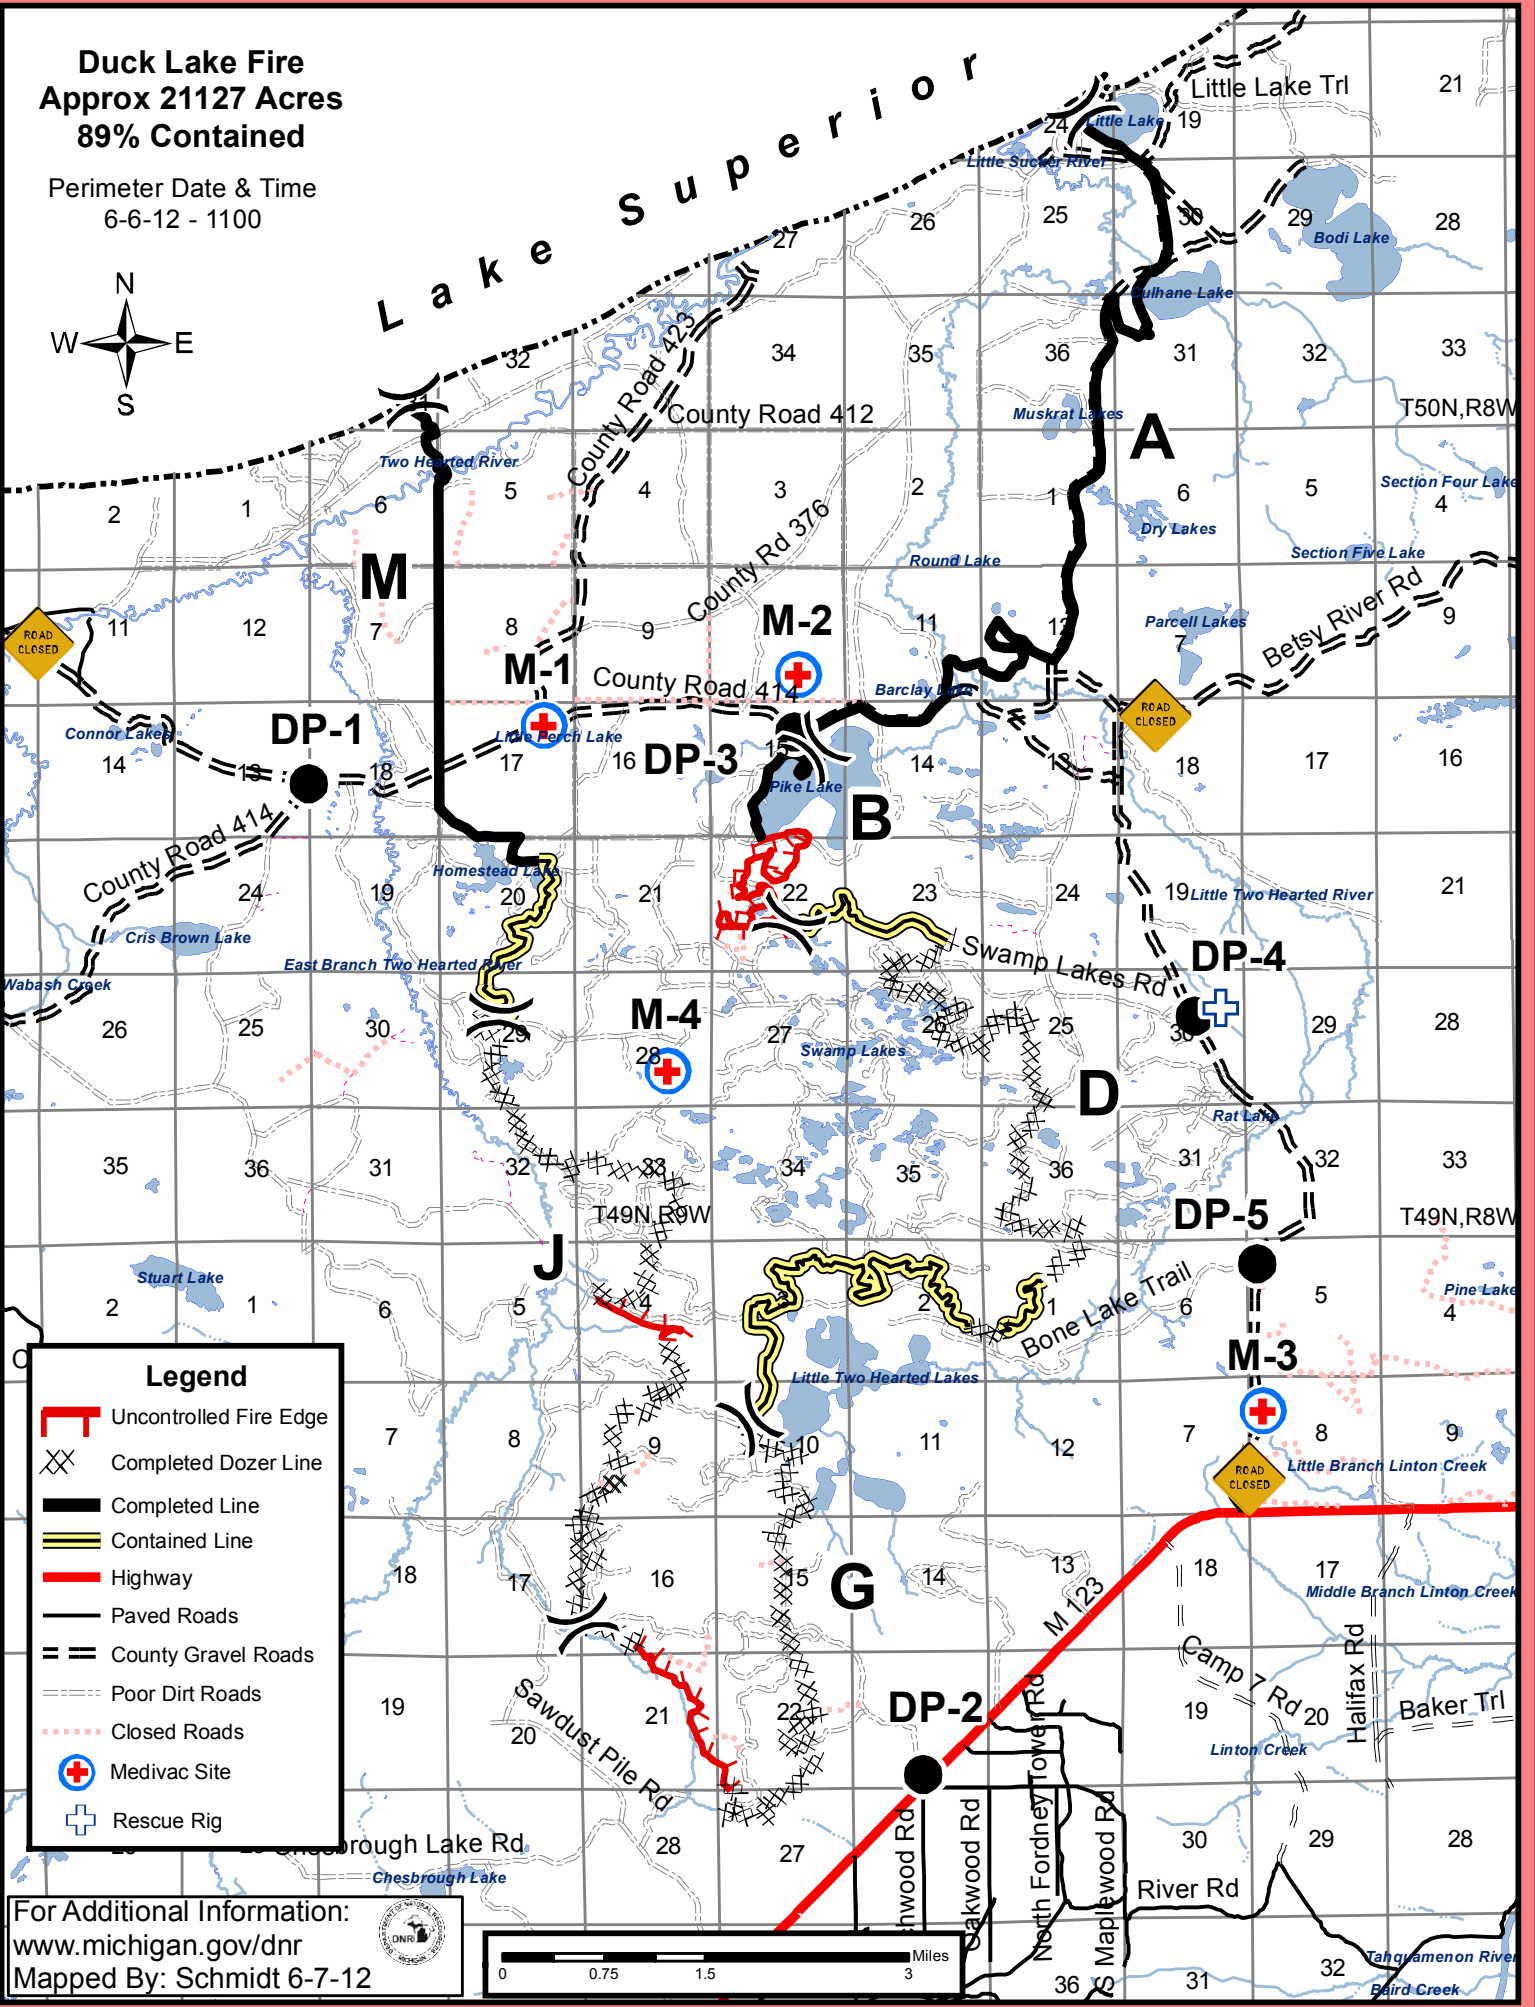

Duck Lake Fire
Approx 21127 Acres
89% Contained

Perimeter Date & Time
 6-6-12 - 1100

Lake Superior

Legend

- Uncontrolled Fire Edge
- Completed Dozer Line
- Completed Line
- Contained Line
- Highway
- Paved Roads
- County Gravel Roads
- Poor Dirt Roads
- Closed Roads
- Medivac Site
- Rescue Rig

For Additional Information:
www.michigan.gov/dnr
 Mapped By: Schmidt 6-7-12