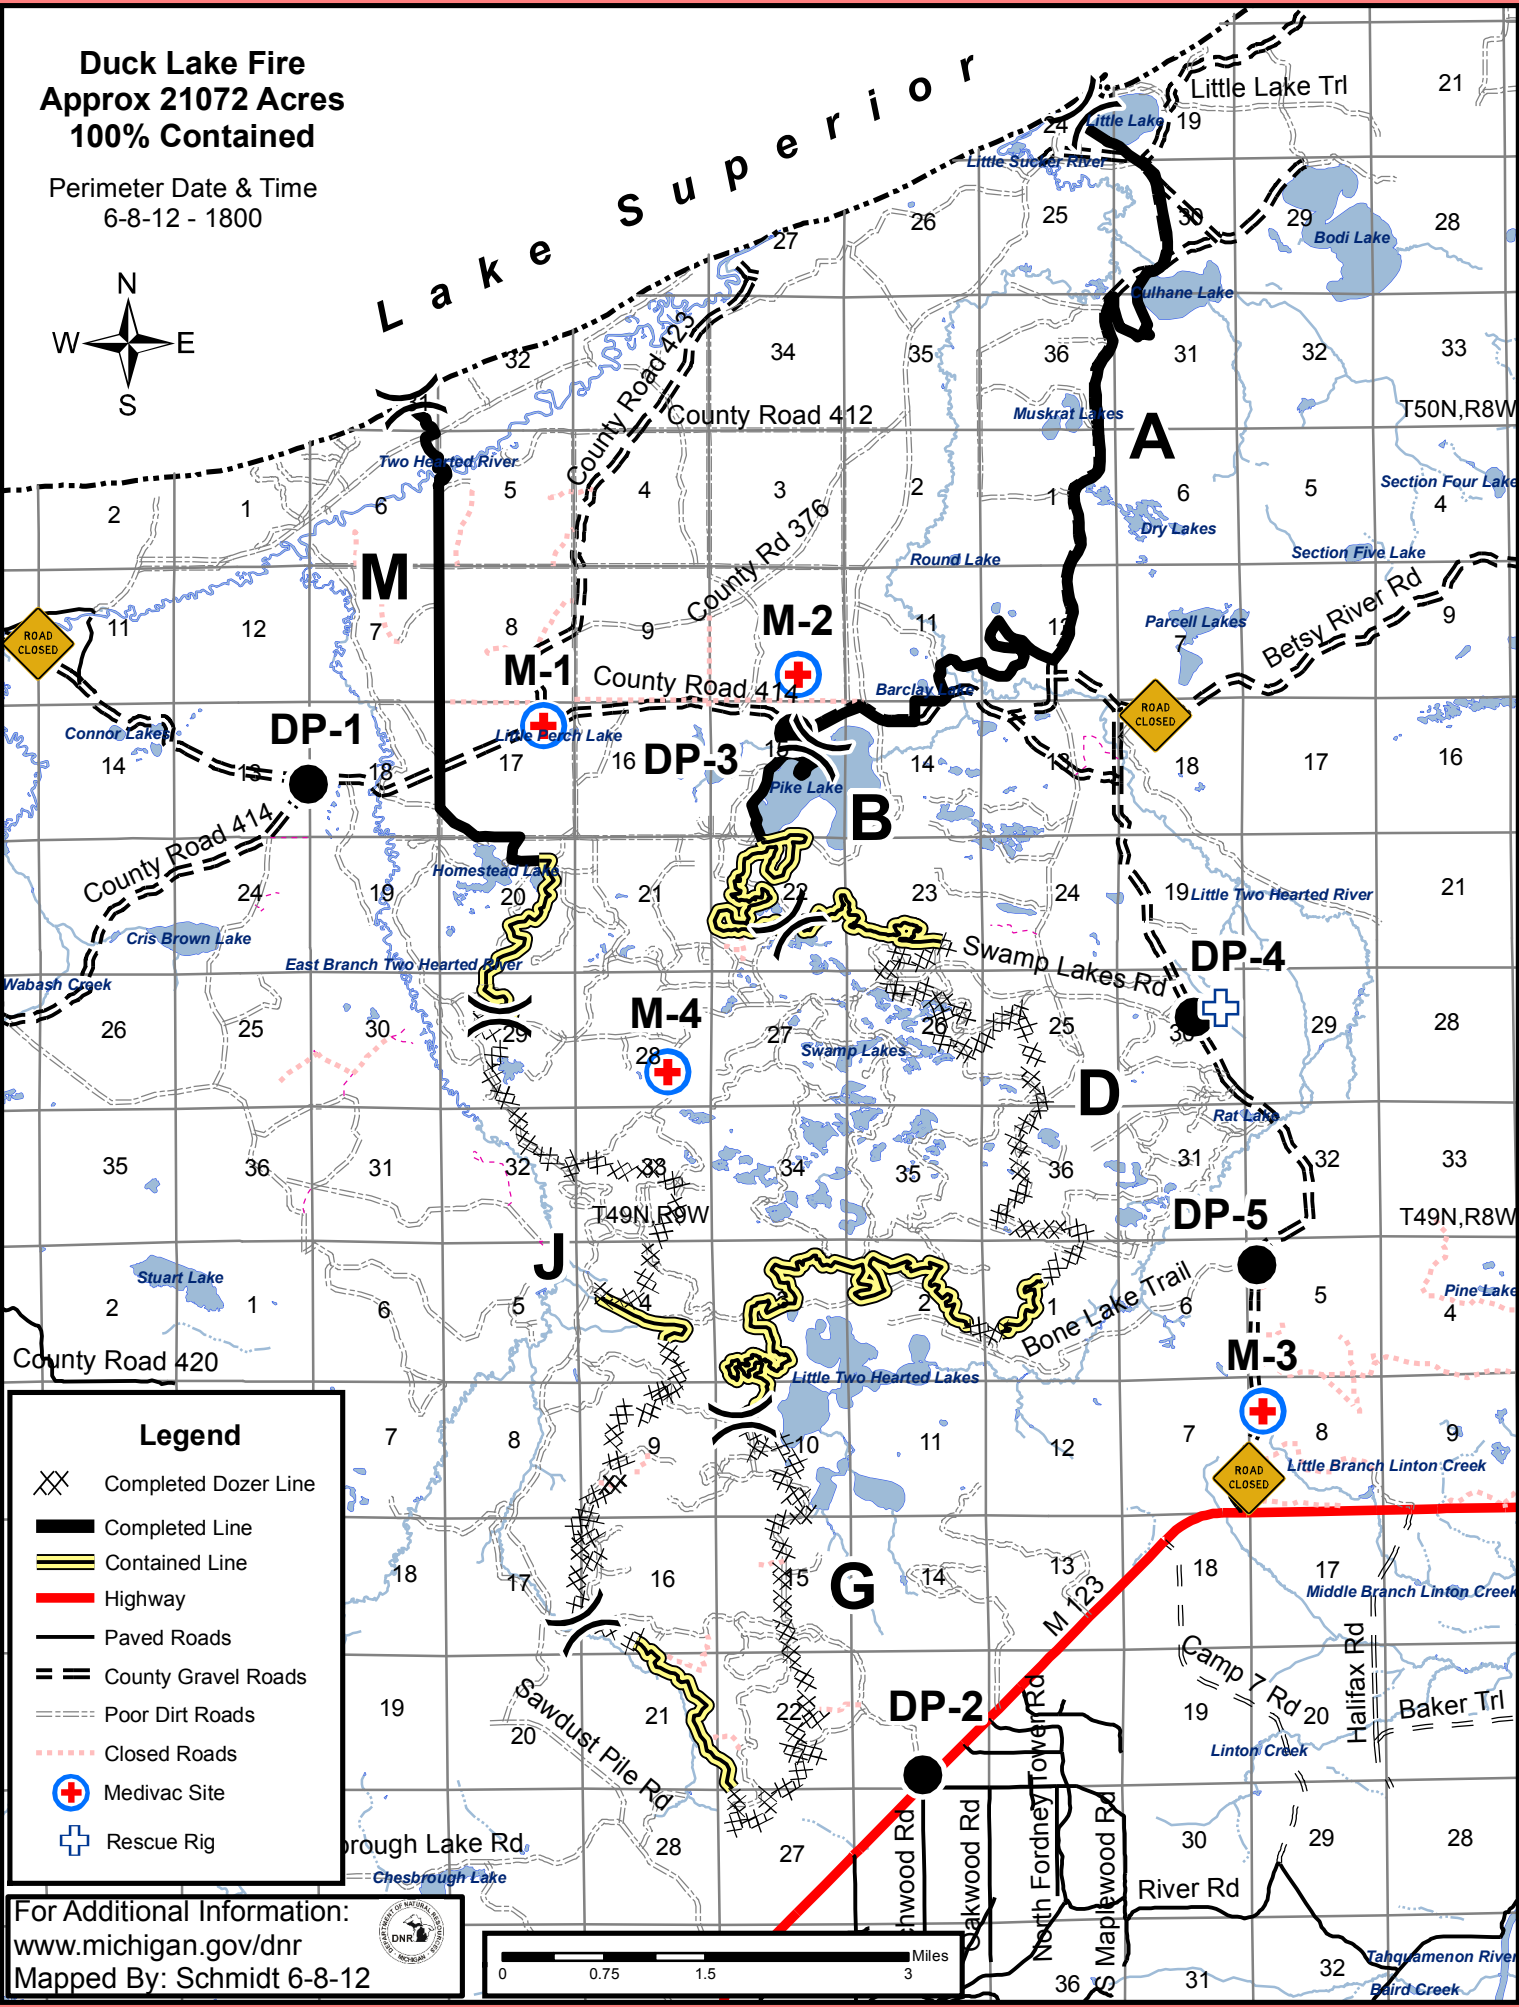

Duck Lake Fire
Approx 21072 Acres
100% Contained

Perimeter Date & Time
 6-8-12 - 1800

Lake Superior

Legend

- XX Completed Dozer Line
- Completed Line
- Contained Line
- Highway
- Paved Roads
- == County Gravel Roads
- Poor Dirt Roads
- ... Closed Roads
- ⊕ Medicav Site
- ⊕ Rescue Rig

For Additional Information:
www.michigan.gov/dnr
 Mapped By: Schmidt 6-8-12