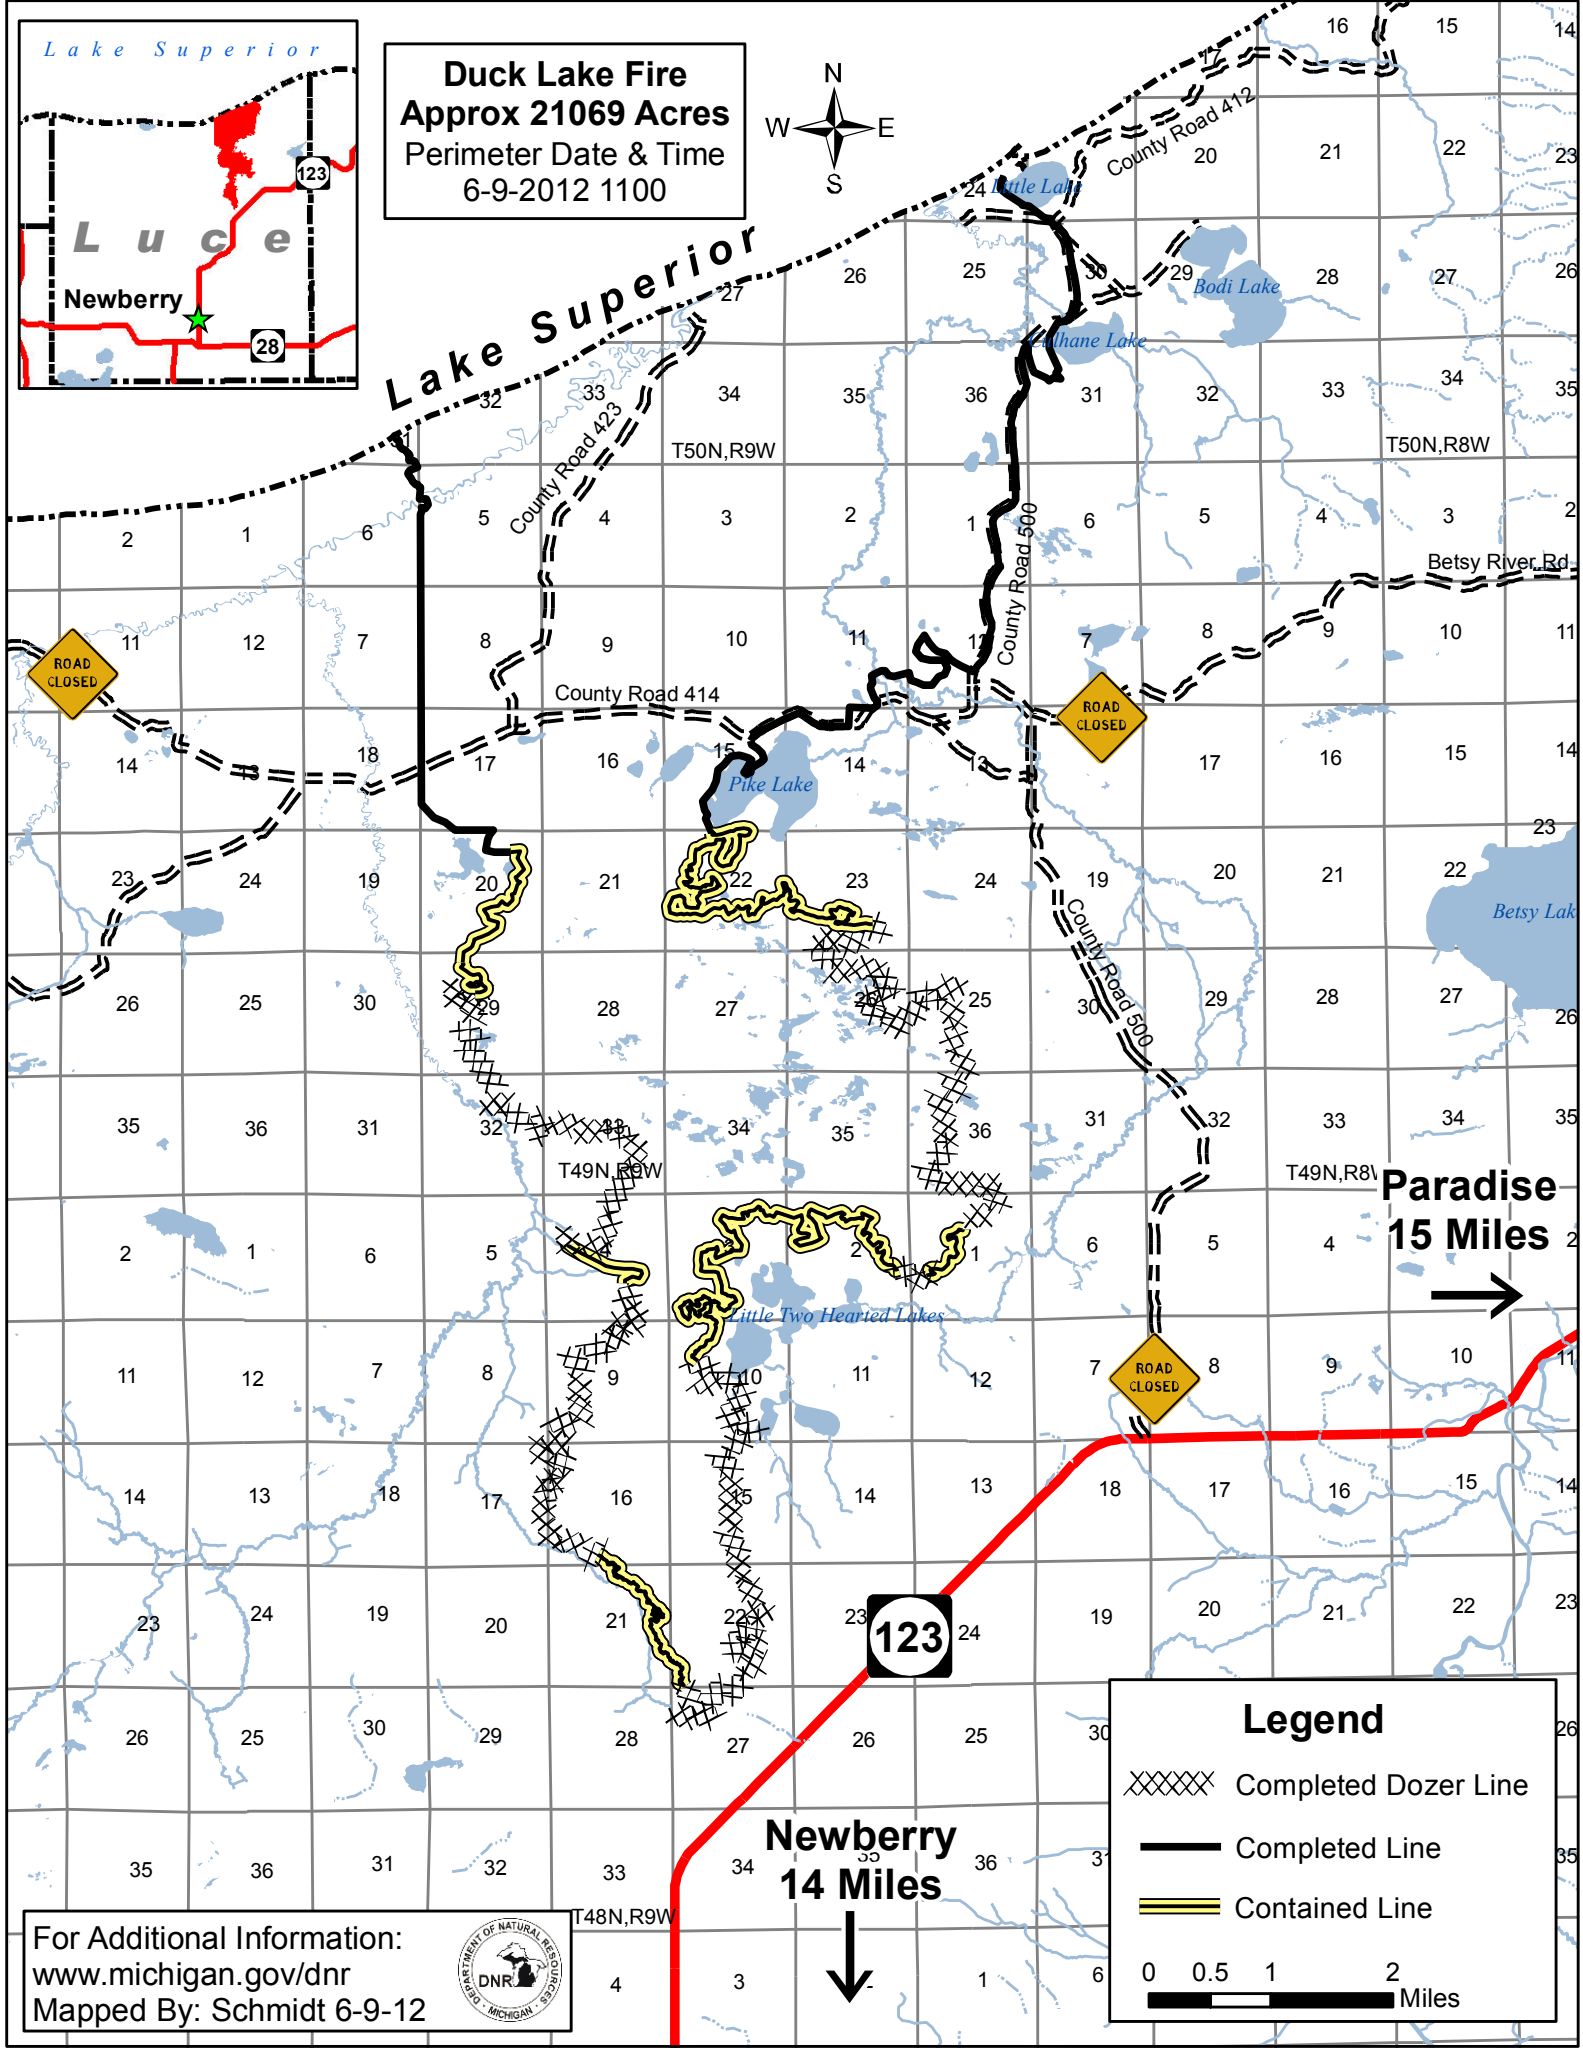

Duck Lake Fire
Approx 21069 Acres
 Perimeter Date & Time
 6-9-2012 1100

Paradise
15 Miles
 →

Newberry
14 Miles
 ↓

For Additional Information:
www.michigan.gov/dnr
 Mapped By: Schmidt 6-9-12

Legend

- XXXXXX Completed Dozer Line
- Completed Line
- Contained Line

0 0.5 1 2 Miles