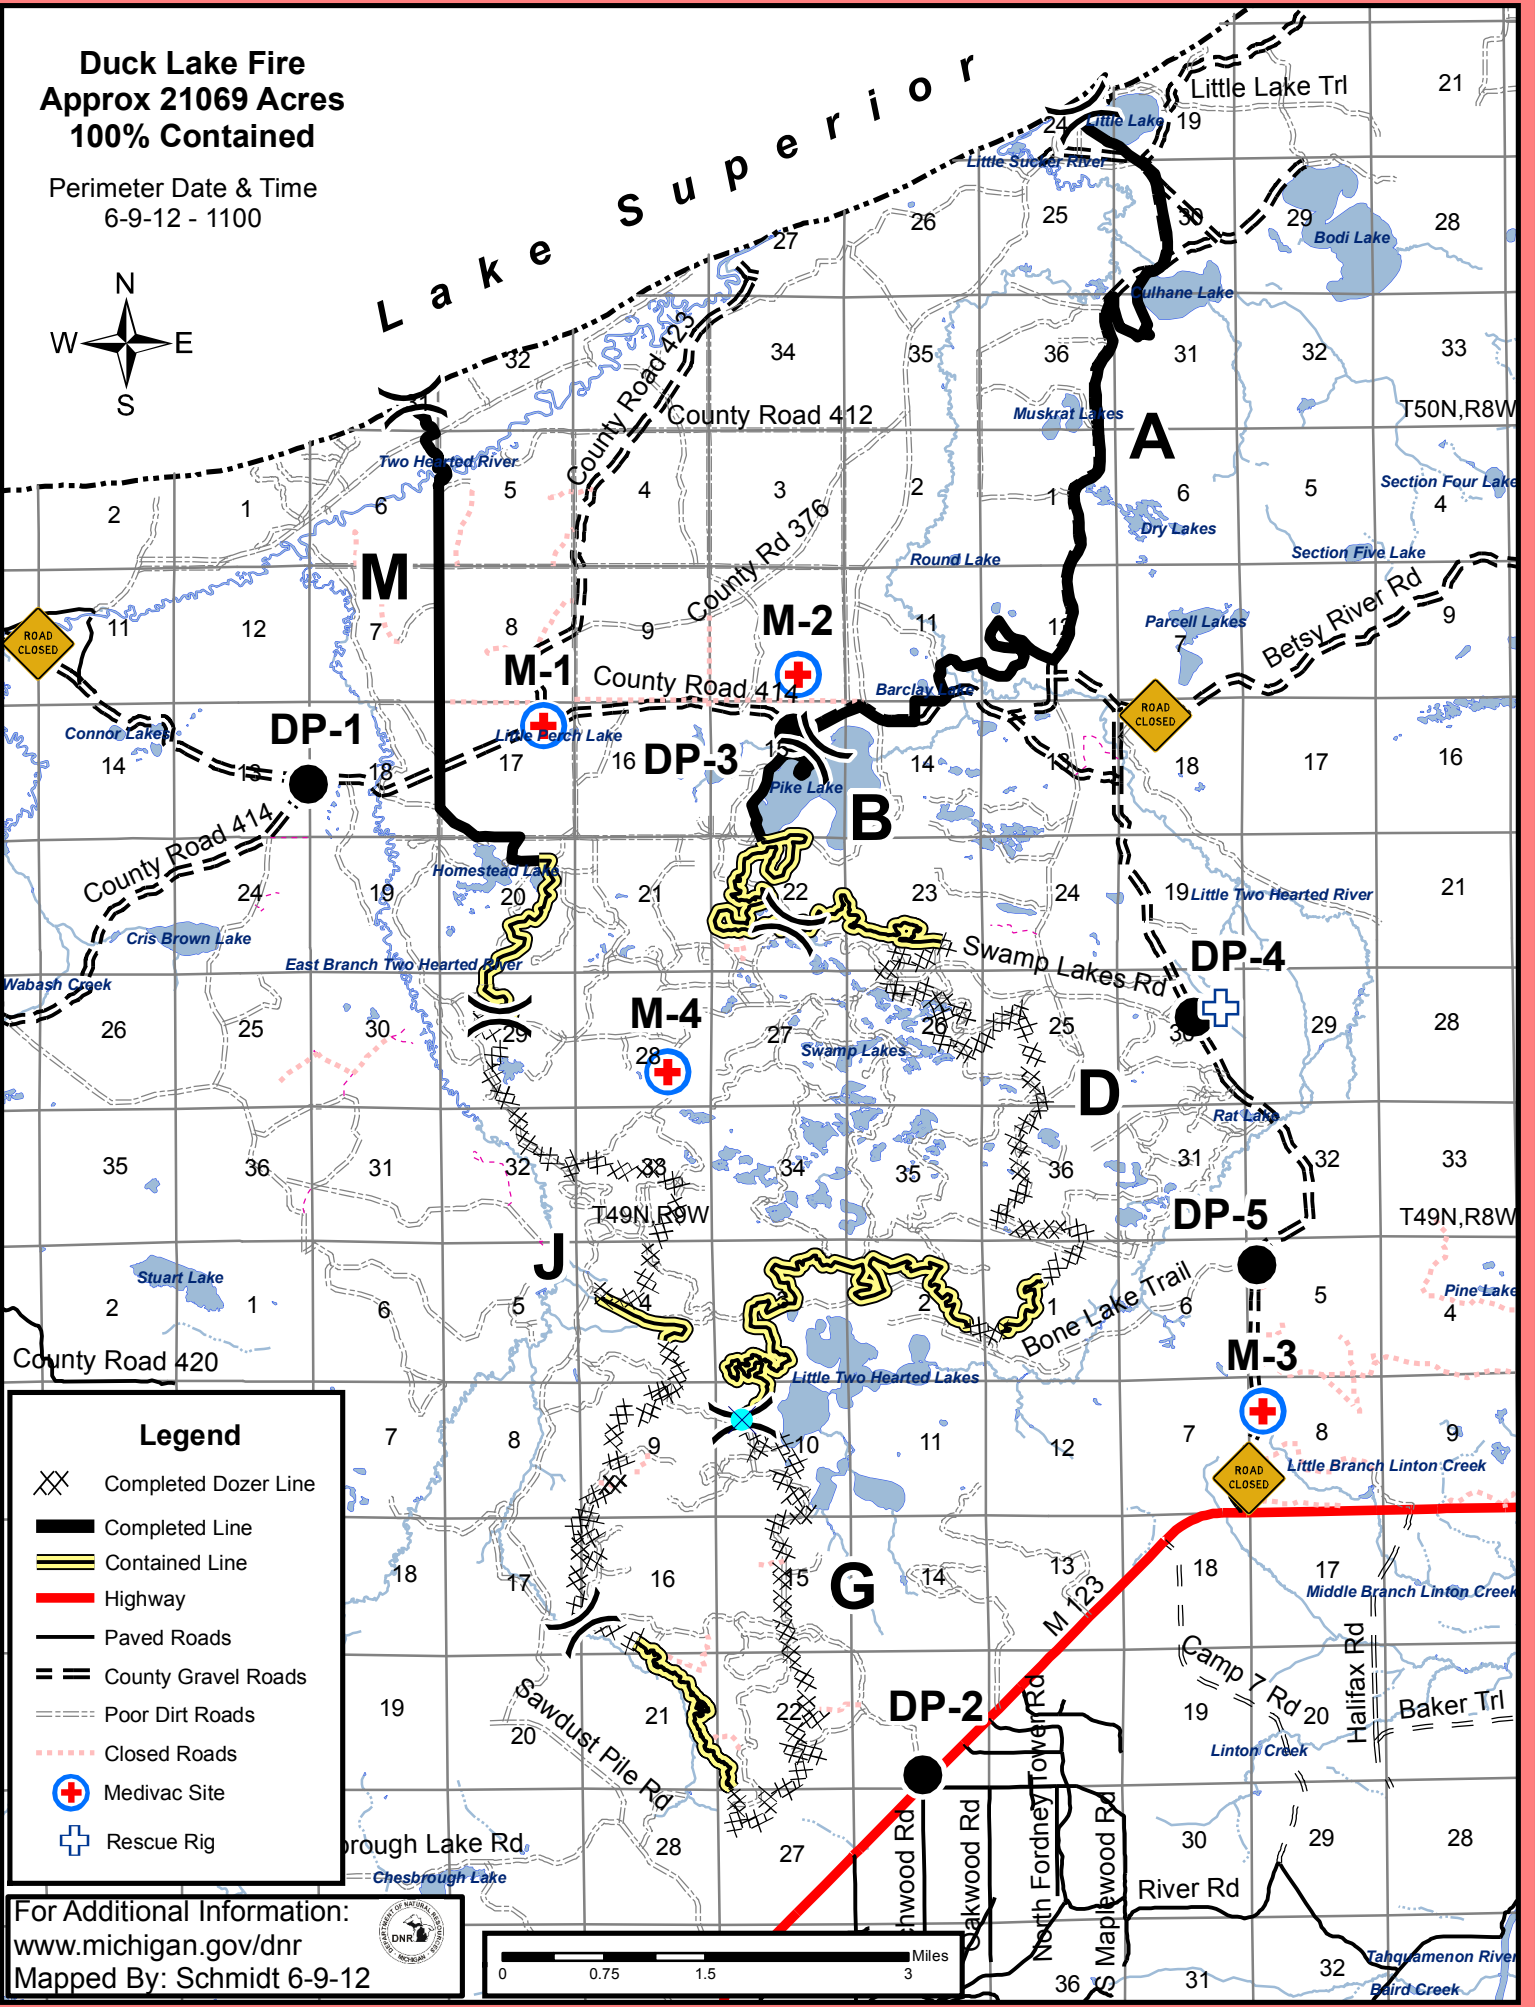

Duck Lake Fire
Approx 21069 Acres
100% Contained

Perimeter Date & Time
 6-9-12 - 1100

Lake Superior

Legend

- XX Completed Dozer Line
- Completed Line
- Contained Line
- Highway
- Paved Roads
- == County Gravel Roads
- Poor Dirt Roads
- ... Closed Roads
- ⊕ Medivac Site
- ⊕ Rescue Rig

For Additional Information:
www.michigan.gov/dnr
 Mapped By: Schmidt 6-9-12