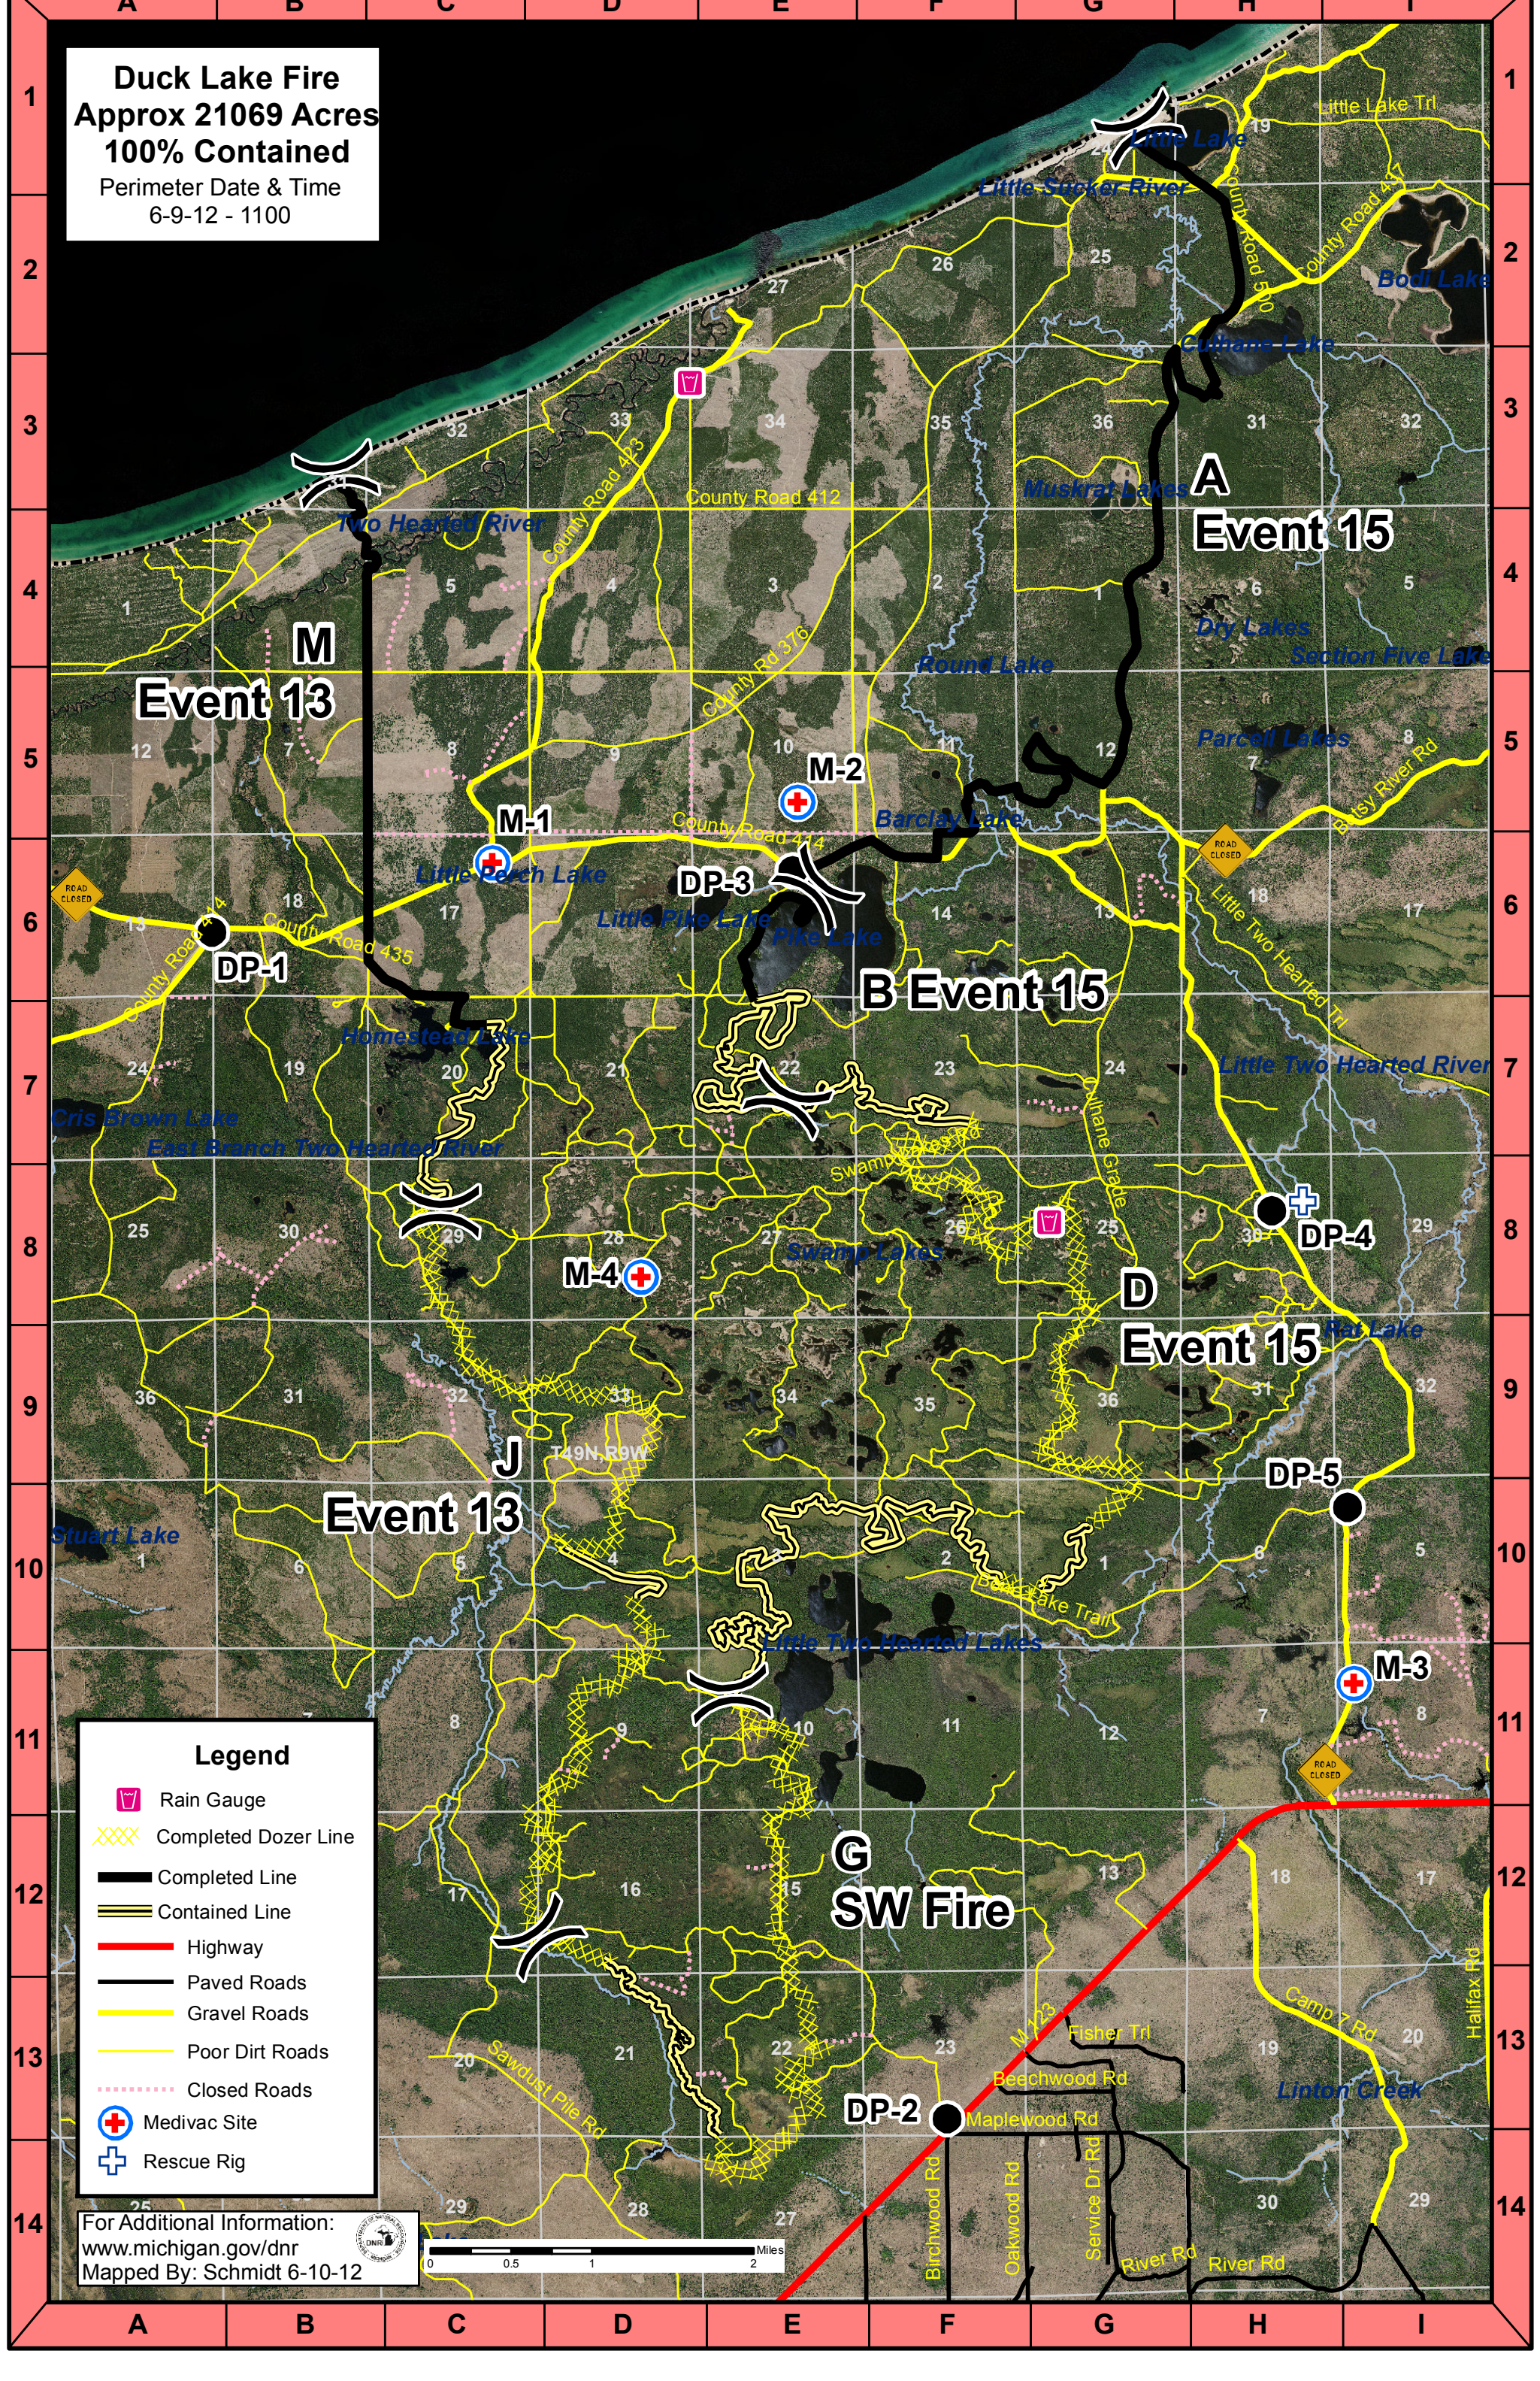

Duck Lake Fire
Approx 21069 Acres
100% Contained
 Perimeter Date & Time
 6-9-12 - 1100

Legend

- Rain Gauge
- Completed Dozer Line
- Completed Line
- Contained Line
- Highway
- Paved Roads
- Gravel Roads
- Poor Dirt Roads
- Closed Roads
- Medivac Site
- Rescue Rig

For Additional Information:
www.michigan.gov/dnr
 Mapped By: Schmidt 6-10-12