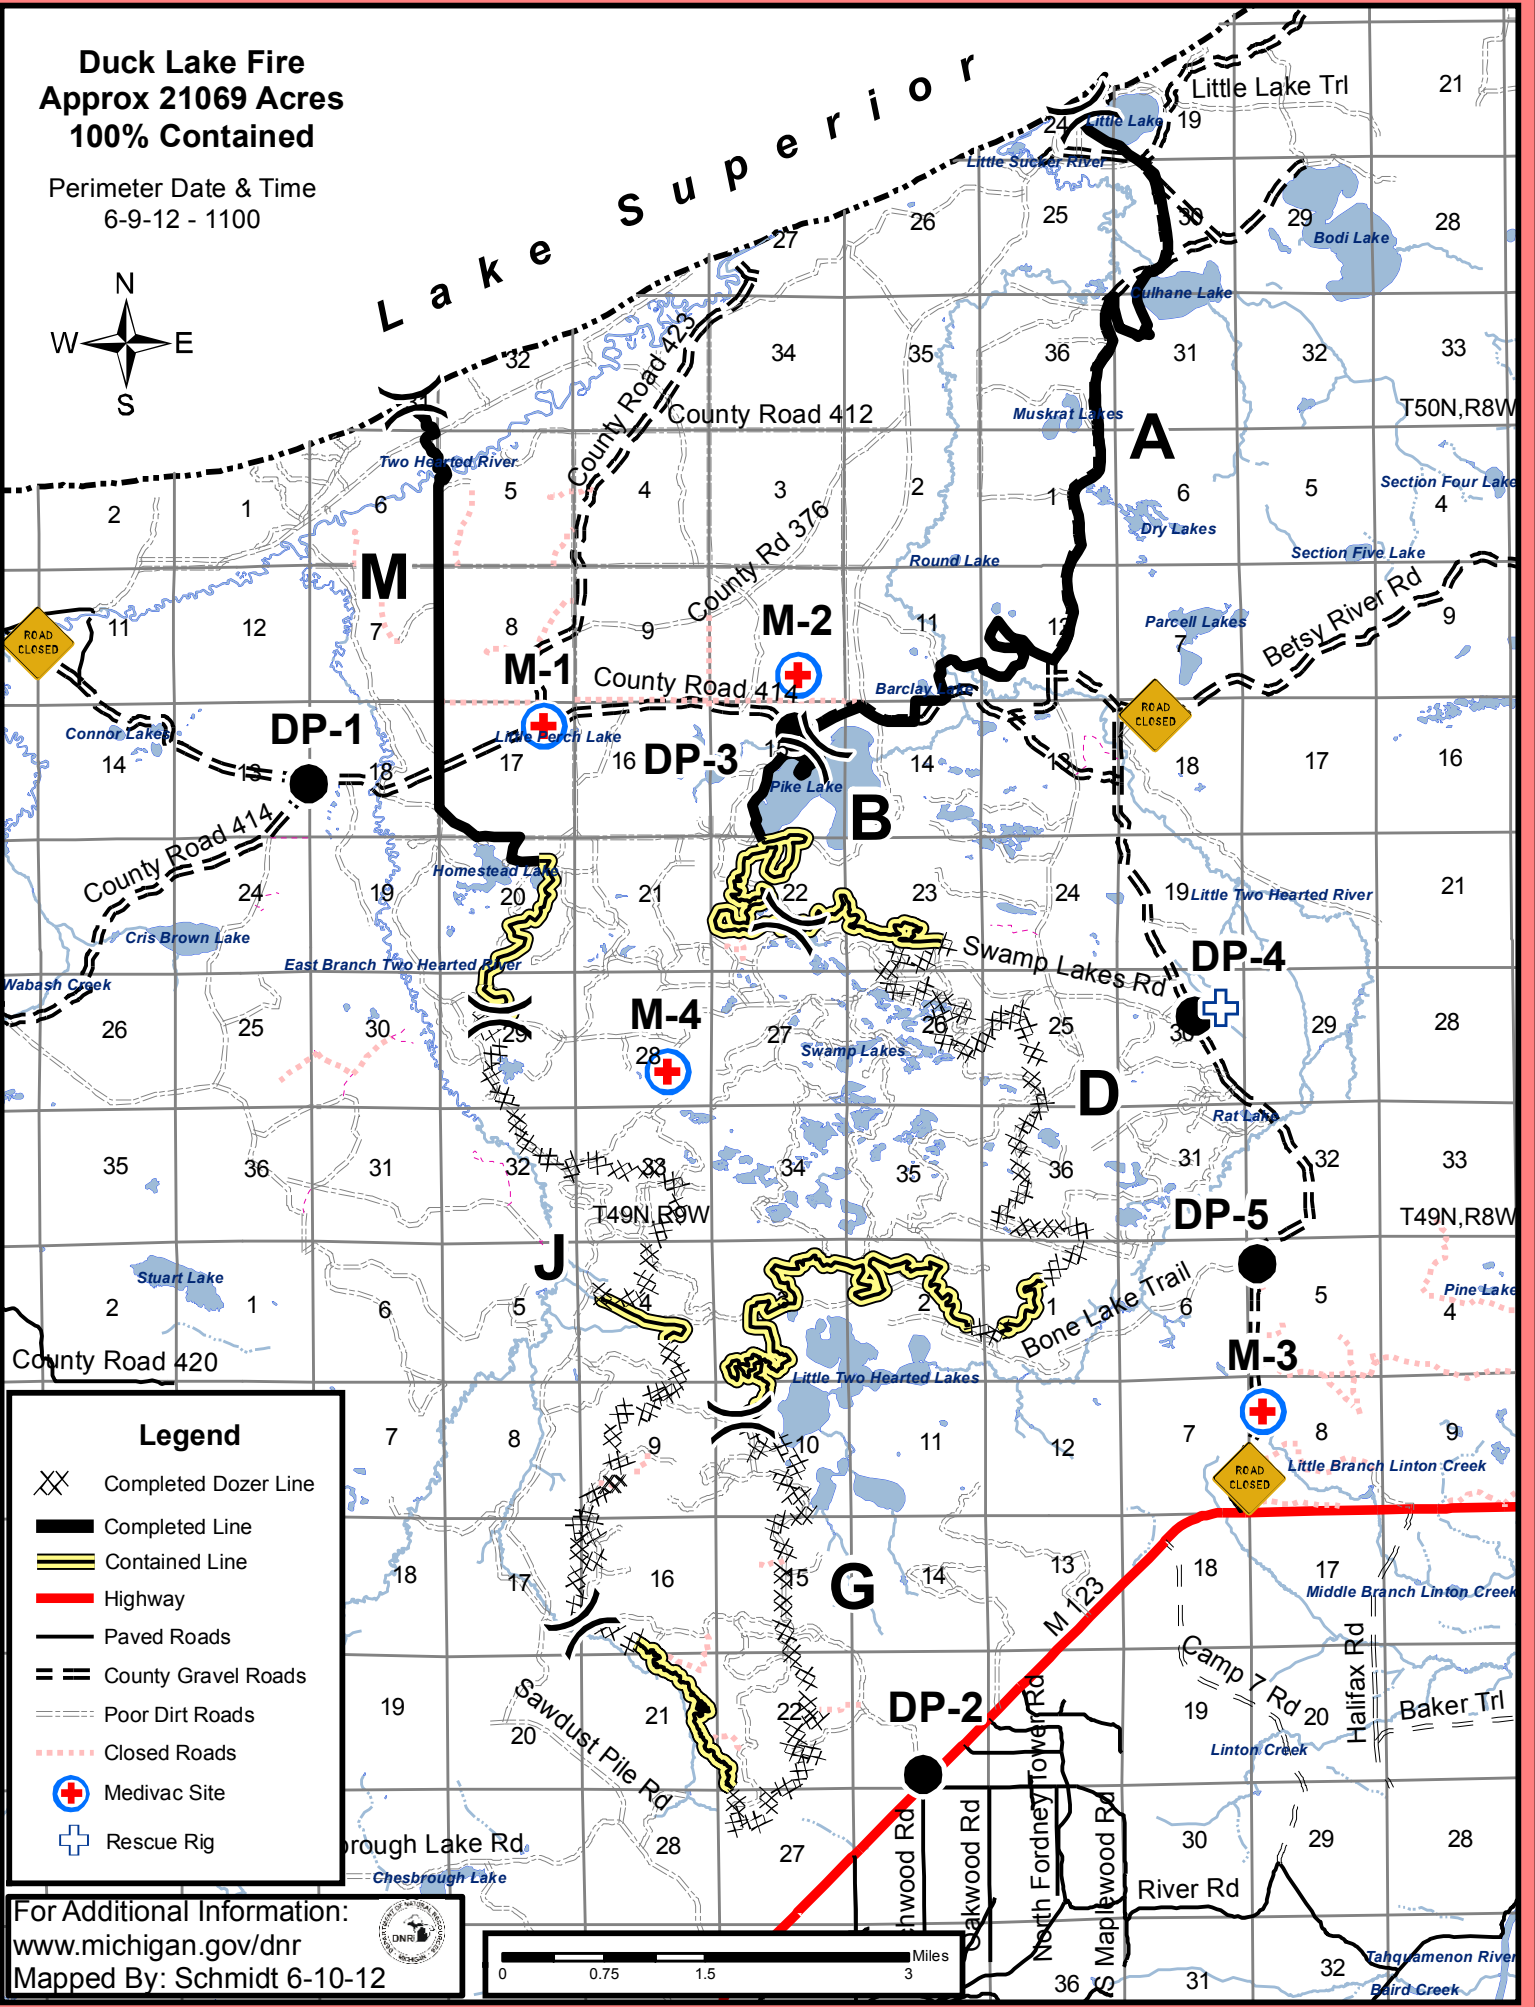

Duck Lake Fire
Approx 21069 Acres
100% Contained

Perimeter Date & Time
 6-9-12 - 1100

Lake Superior

Legend

- XX Completed Dozer Line
- Completed Line
- Contained Line
- Highway
- Paved Roads
- == County Gravel Roads
- Poor Dirt Roads
- ... Closed Roads
- ⊕ Medivac Site
- ⊕ Rescue Rig

For Additional Information:
www.michigan.gov/dnr
 Mapped By: Schmidt 6-10-12