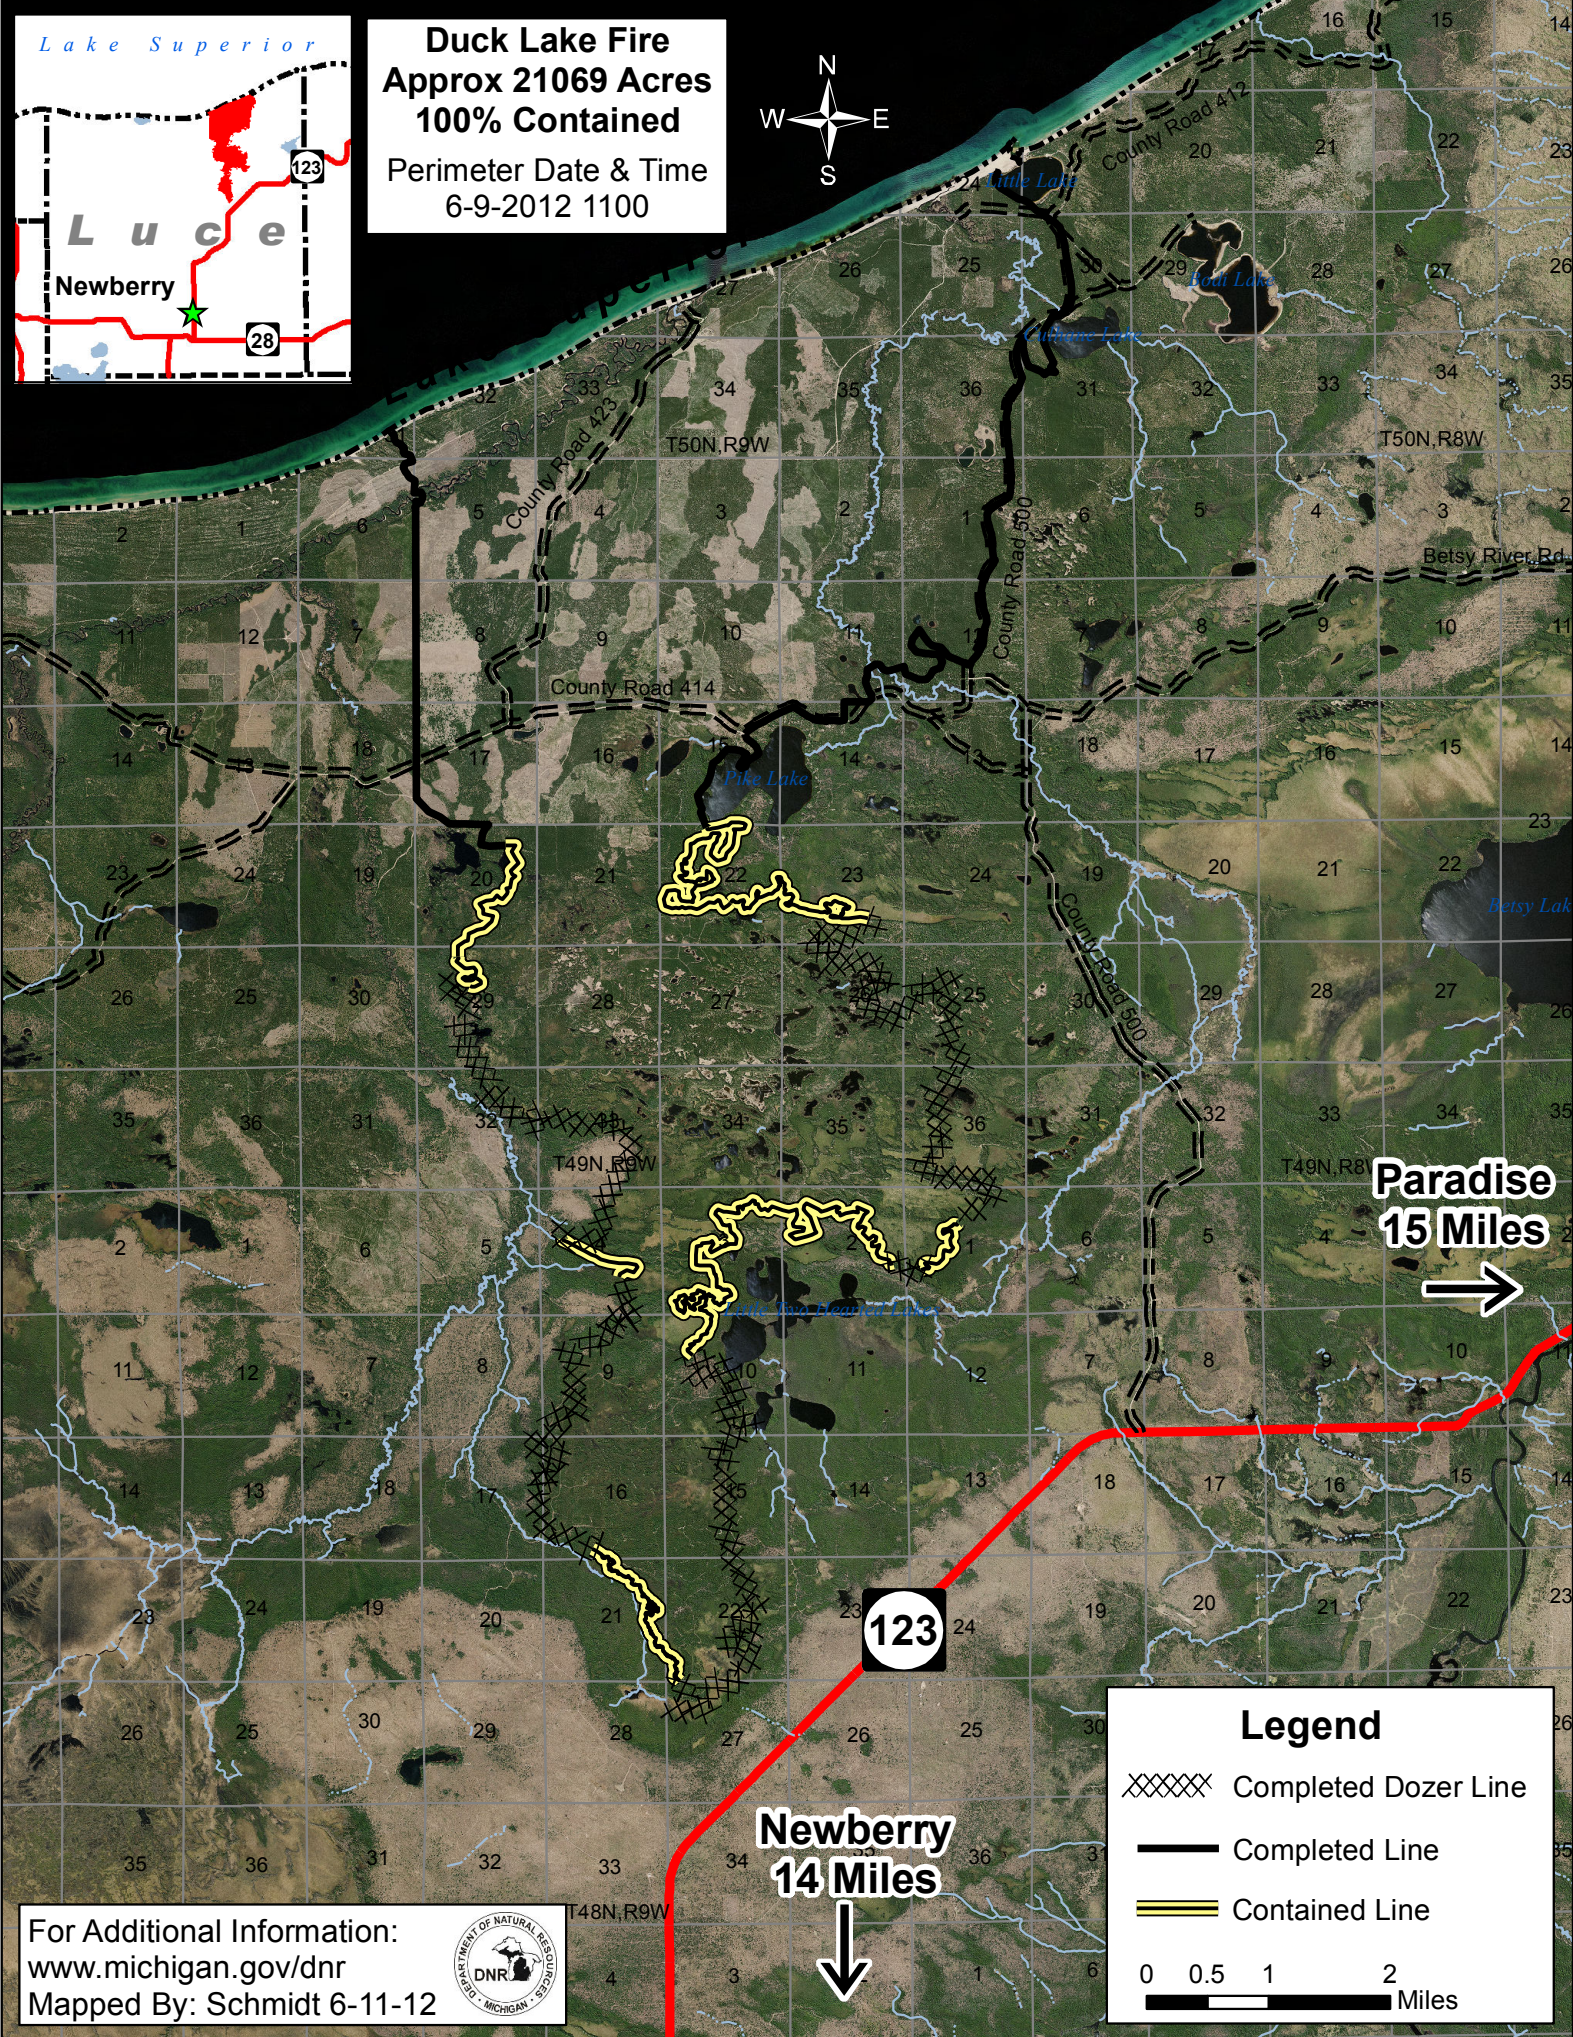

Duck Lake Fire
Approx 21069 Acres
100% Contained
Perimeter Date & Time
6-9-2012 1100

Paradise
15 Miles
→

Newberry
14 Miles
↓

123

Legend

- XXXXXX Completed Dozer Line
 - Completed Line
 - === Contained Line
- 0 0.5 1 2 Miles

For Additional Information:
www.michigan.gov/dnr
Mapped By: Schmidt 6-11-12