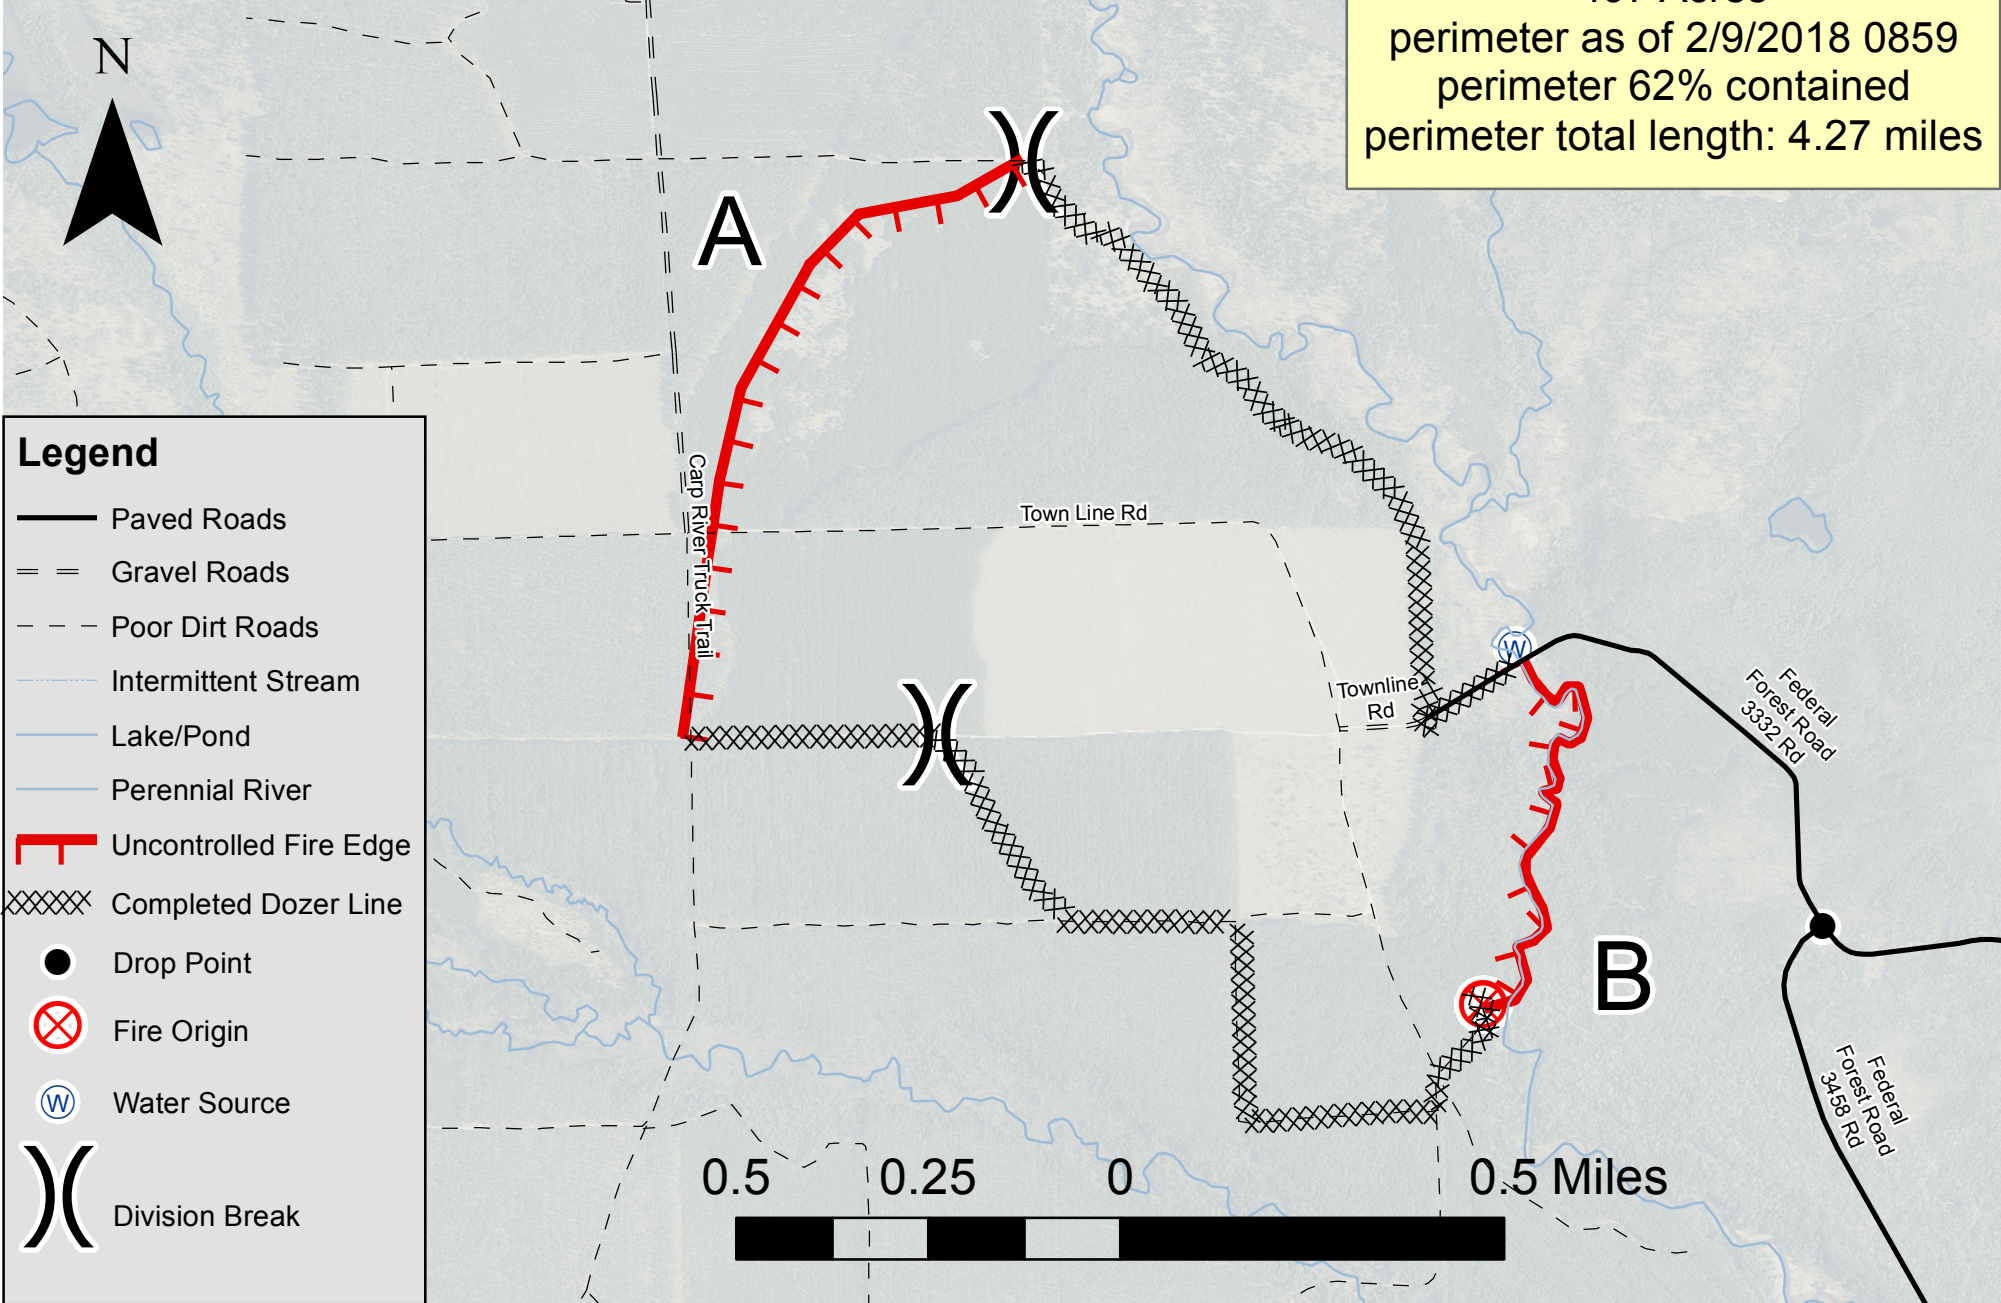

Iceland Fire
2/9/2018
J. Schmidt
497 Acres
perimeter as of 2/9/2018 0859
perimeter 62% contained
perimeter total length: 4.27 miles

Legend

- Paved Roads
- == Gravel Roads
- - - Poor Dirt Roads
- - - Intermittent Stream
- Lake/Pond
- Perennial River
- ┌ Uncontrolled Fire Edge
- XXXXX Completed Dozer Line
- Drop Point
- ⊗ Fire Origin
- Ⓜ Water Source
-) (Division Break