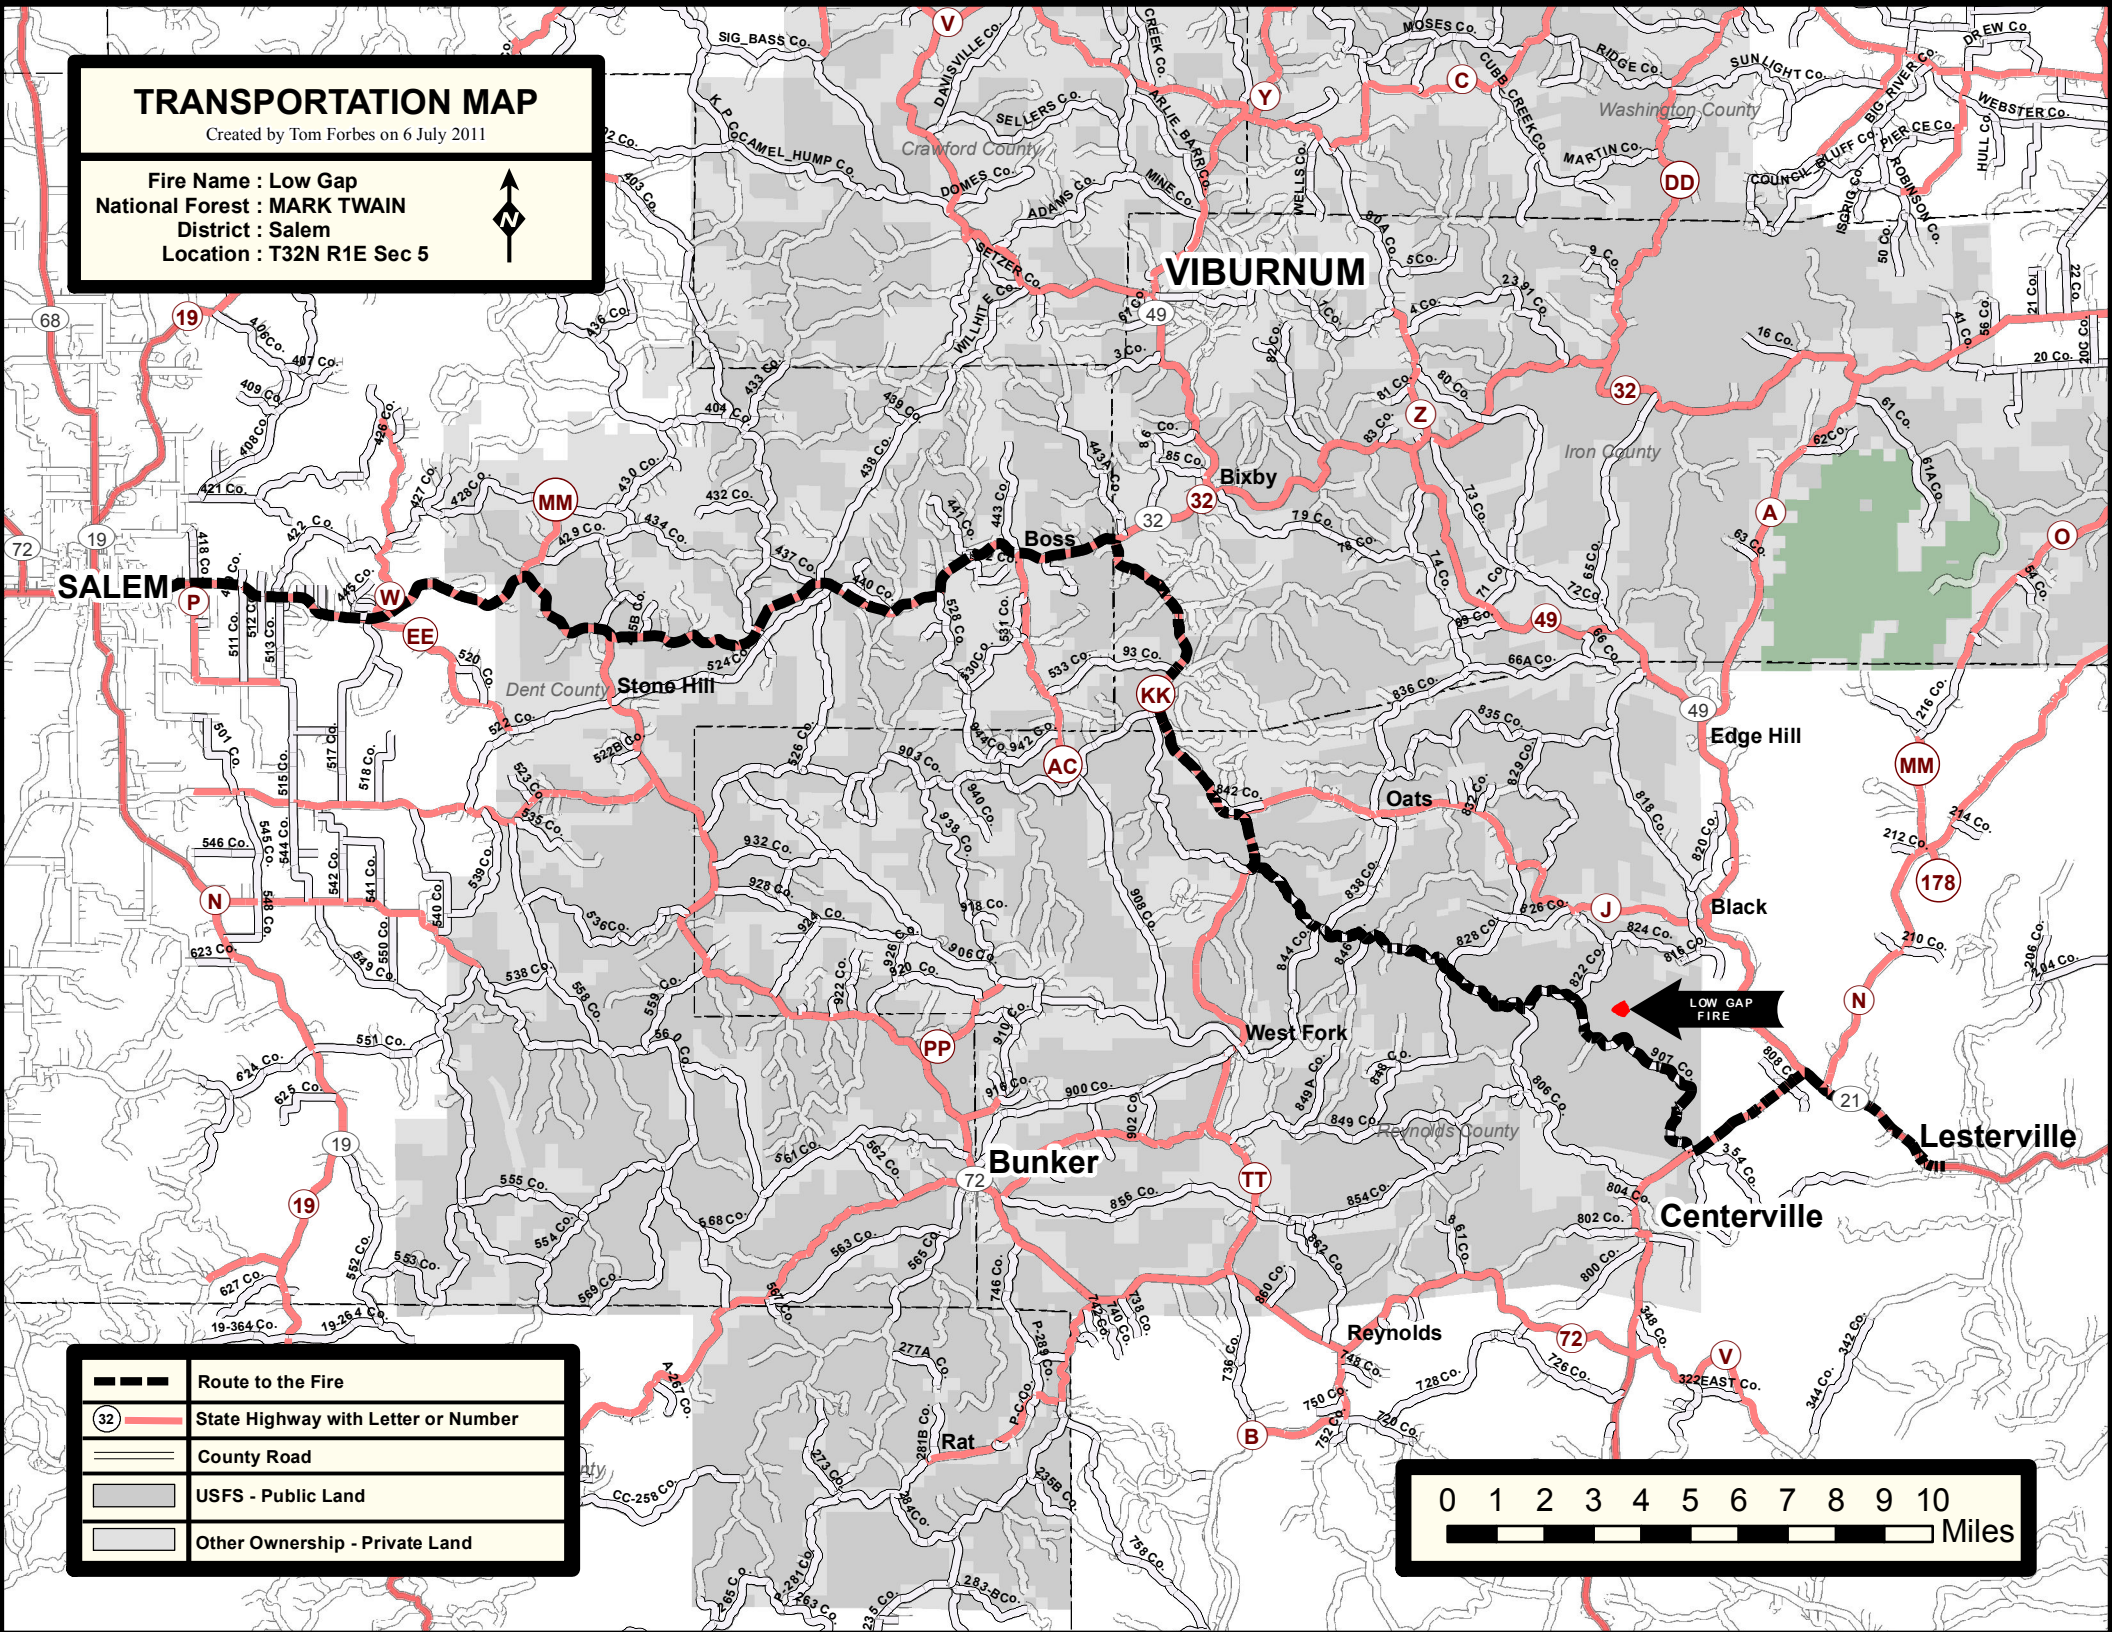

# TRANSPORTATION MAP

Created by Tom Forbes on 6 July 2011

Fire Name : Low Gap  
National Forest : MARK TWAIN  
District : Salem  
Location : T32N R1E Sec 5

	Route to the Fire
	State Highway with Letter or Number
	County Road
	USFS - Public Land
	Other Ownership - Private Land