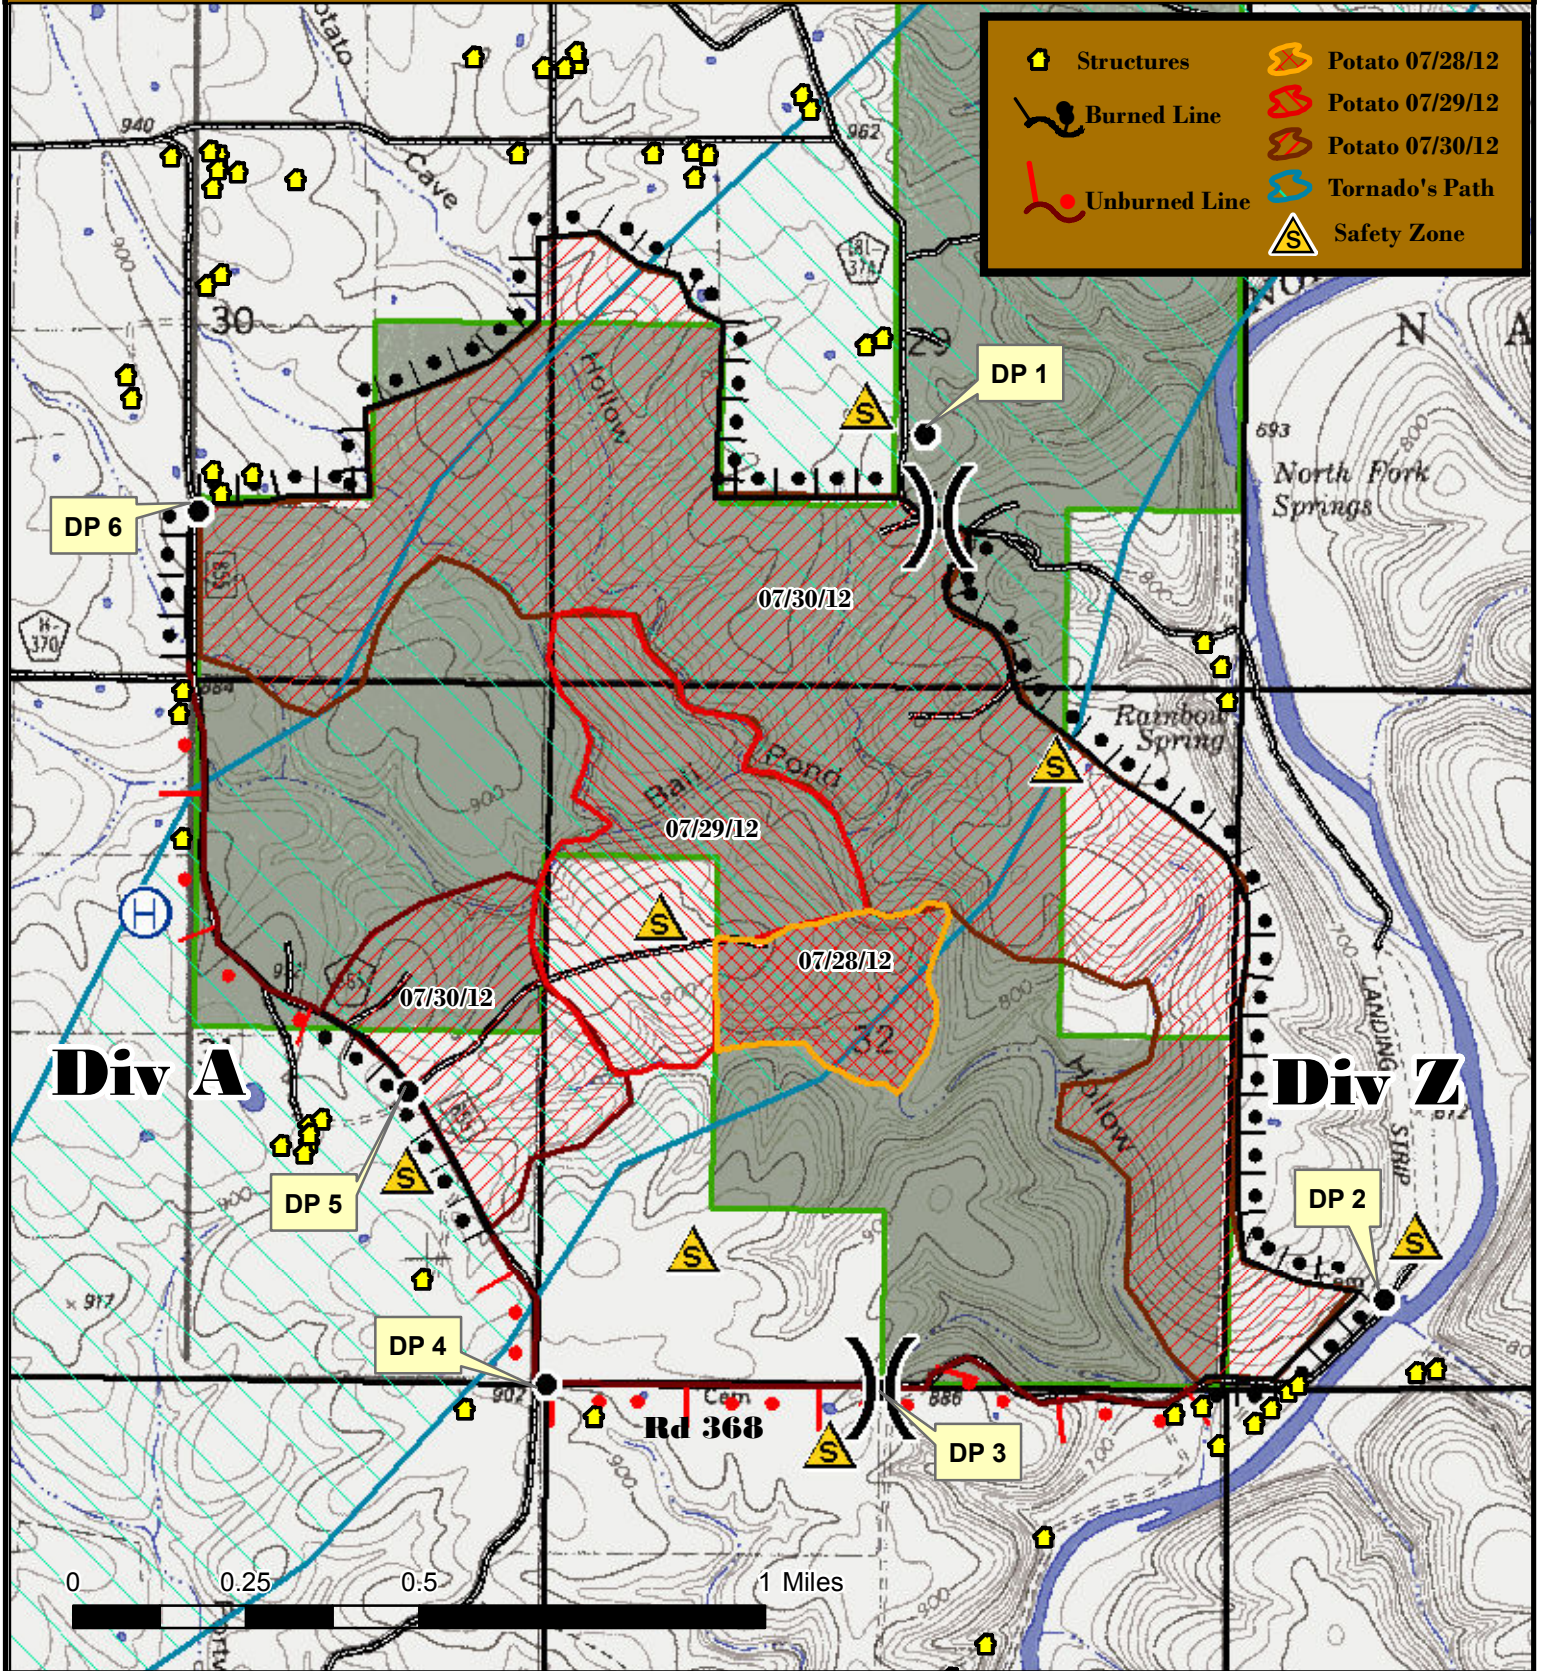

# Potato Cave Fire

Mark Twain National Forest Ava/Cassville/Willow Springs R.D.

## 663 Acres

(1,095 acres Burnout)

T24N R11W Sec 29,30,31,32

	Structures		Potato 07/28/12
	Burned Line		Potato 07/29/12
	Unburned Line		Potato 07/30/12
			Tornado's Path
			Safety Zone