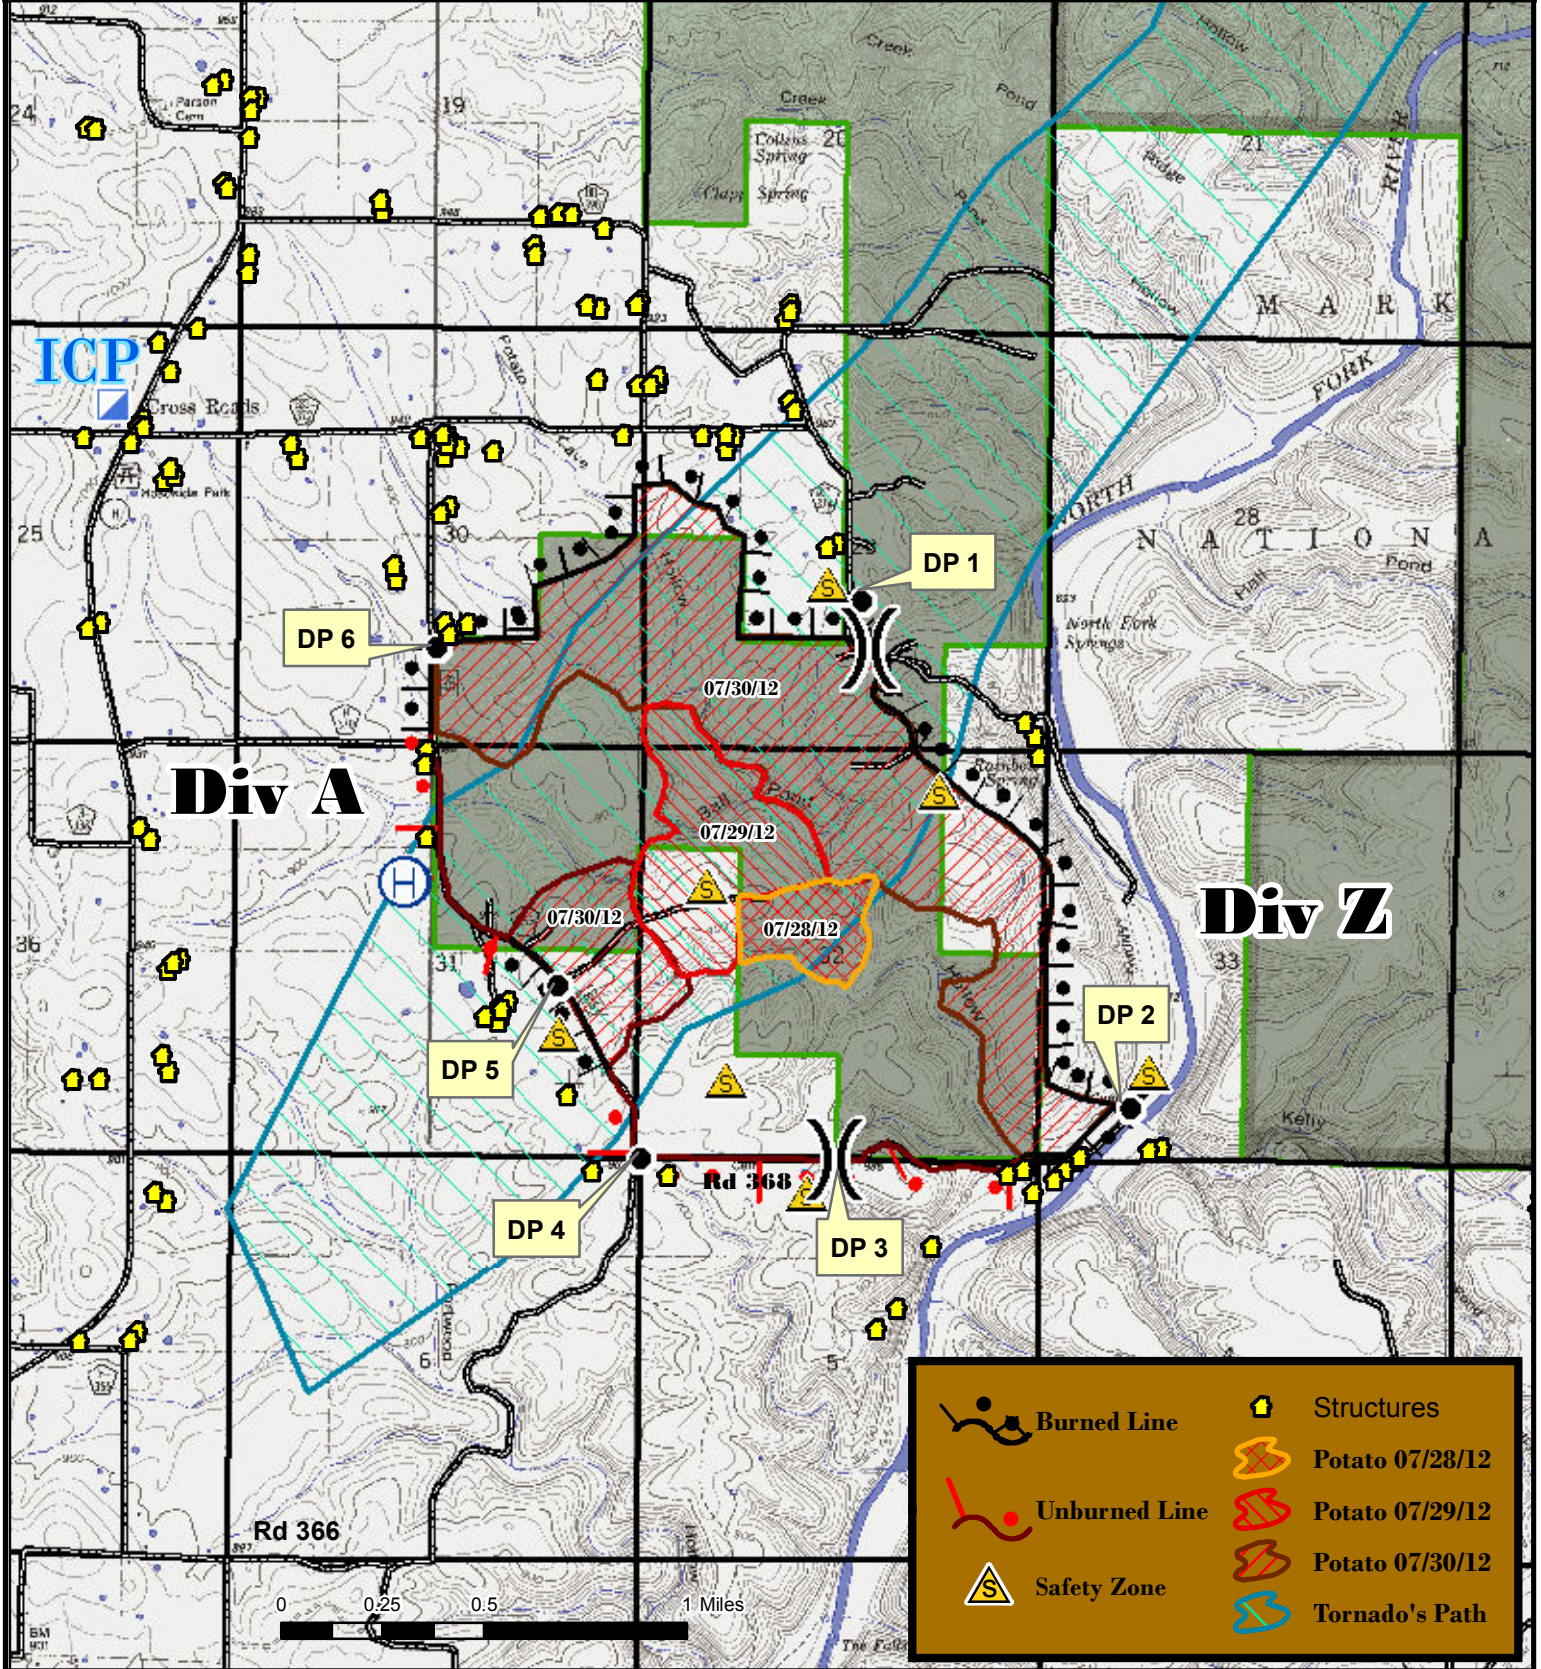

# Potato Cave Fire

Mark Twain National Forest Ava/Cassville/Willow Springs R.D.

## 663 Acres

(1,095 acres Burnout)

T24N R11W Sec 29,30,31,32

	Burned Line		Structures
	Unburned Line		Potato 07/28/12
	Safety Zone		Potato 07/29/12
			Potato 07/30/12
			Tornado's Path