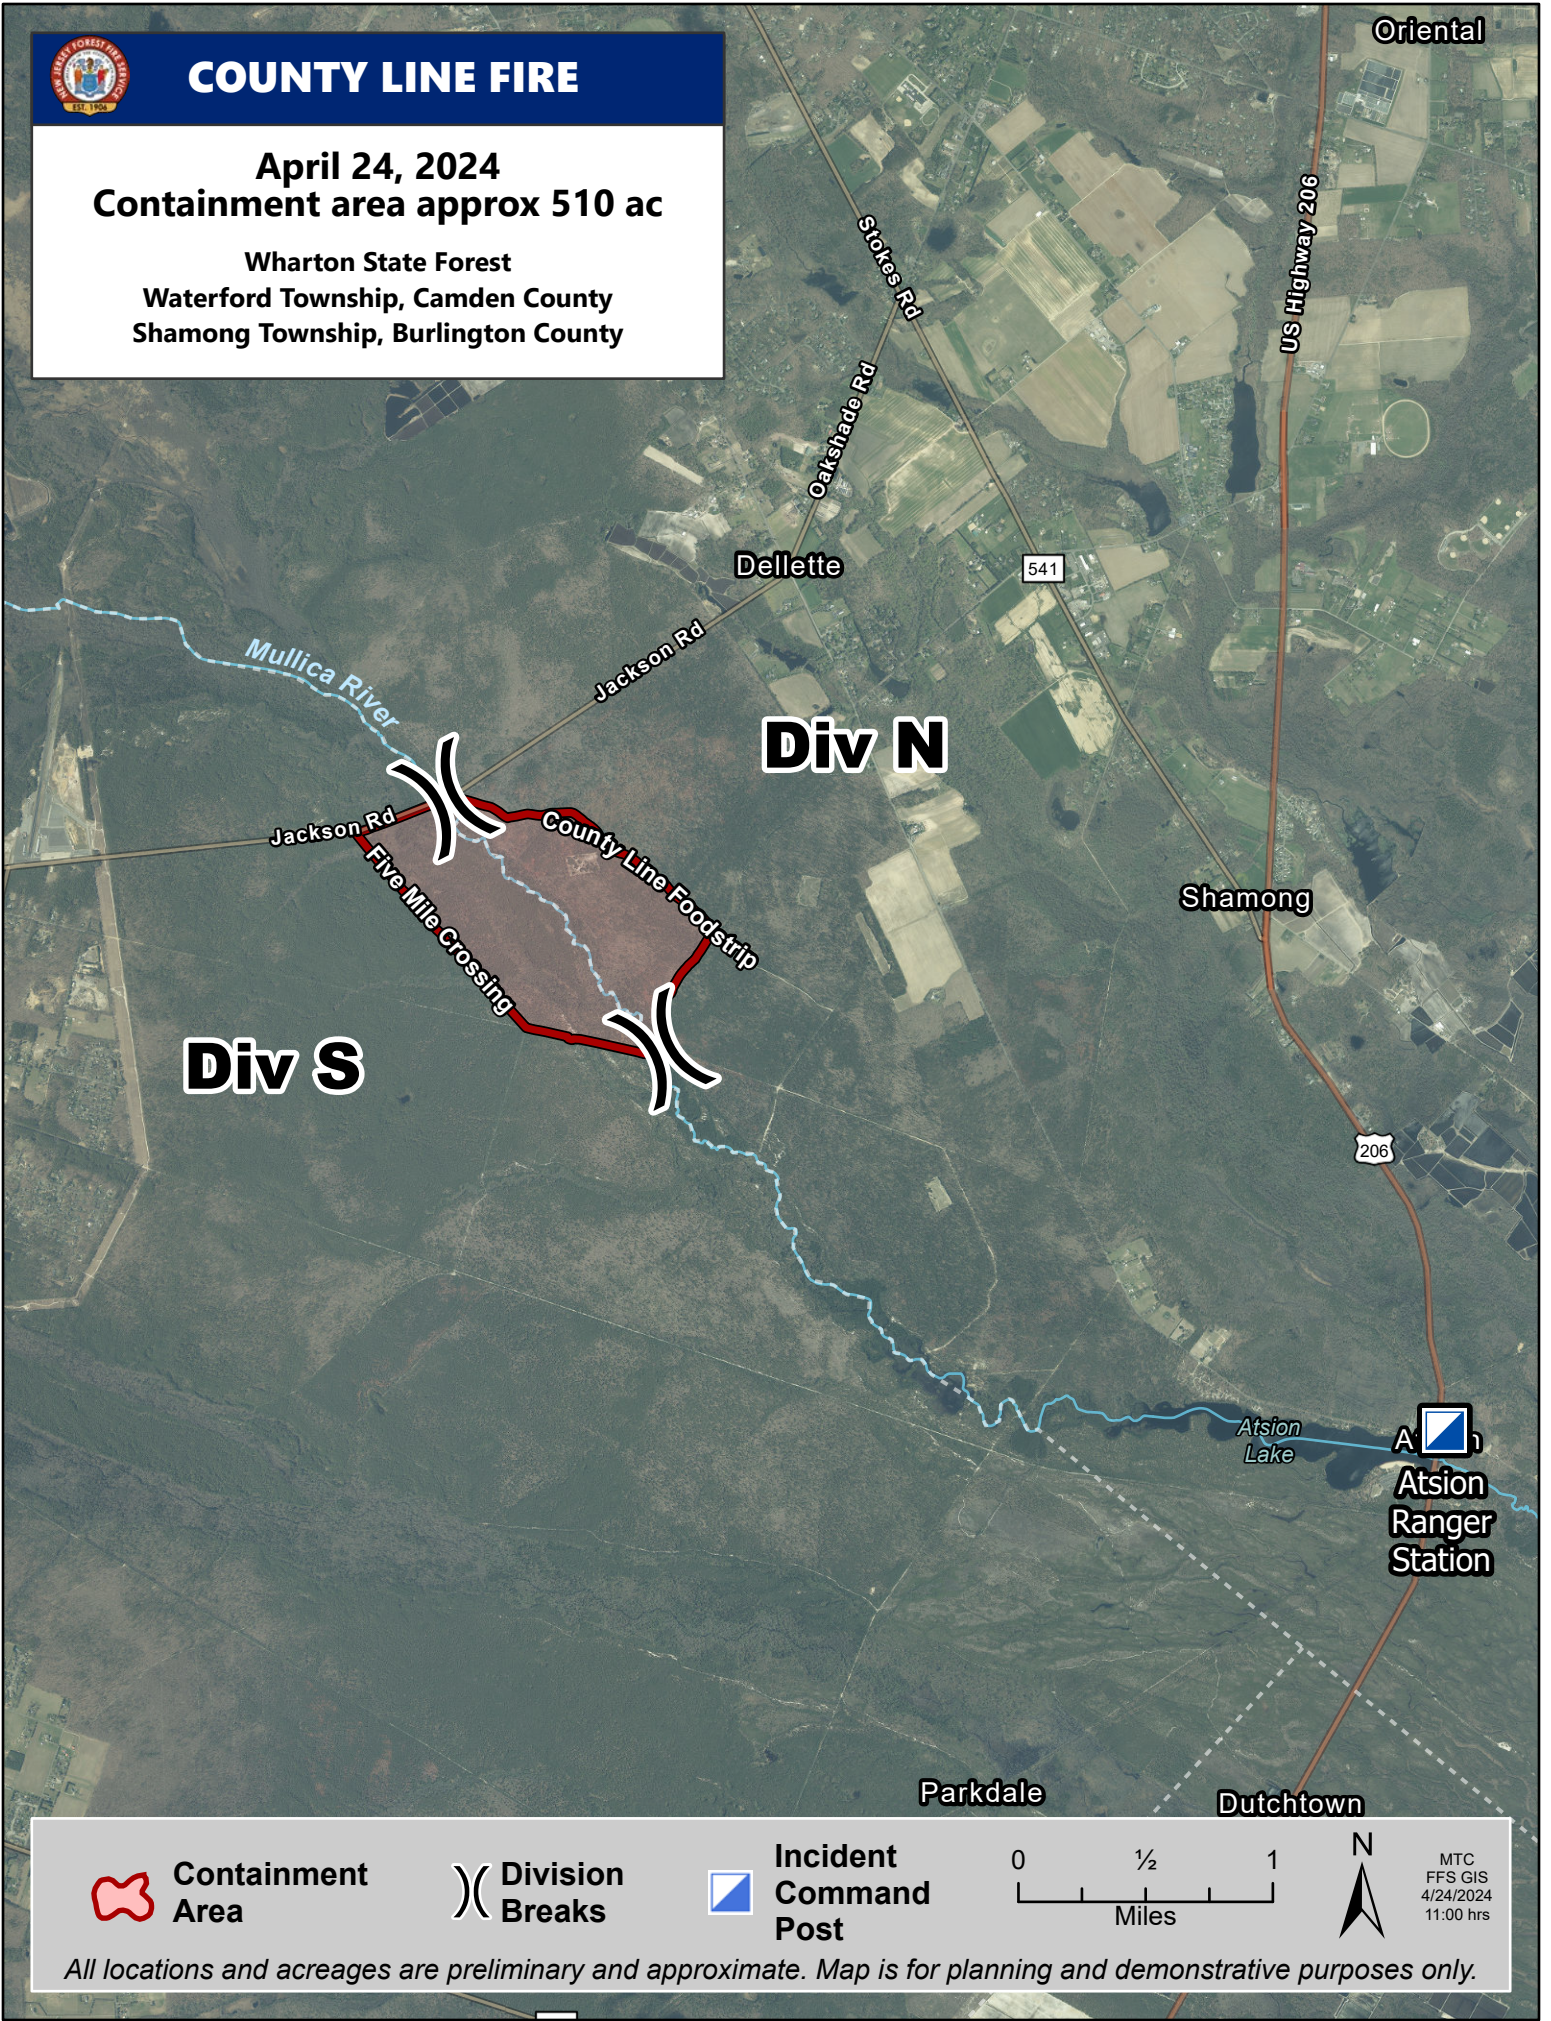

# COUNTY LINE FIRE

**April 24, 2024**  
**Containment area approx 510 ac**

Wharton State Forest  
Waterford Township, Camden County  
Shamong Township, Burlington County

**Containment Area**

**Division Breaks**

**Incident Command Post**

MTC  
FFS GIS  
4/24/2024  
11:00 hrs

*All locations and acreages are preliminary and approximate. Map is for planning and demonstrative purposes only.*