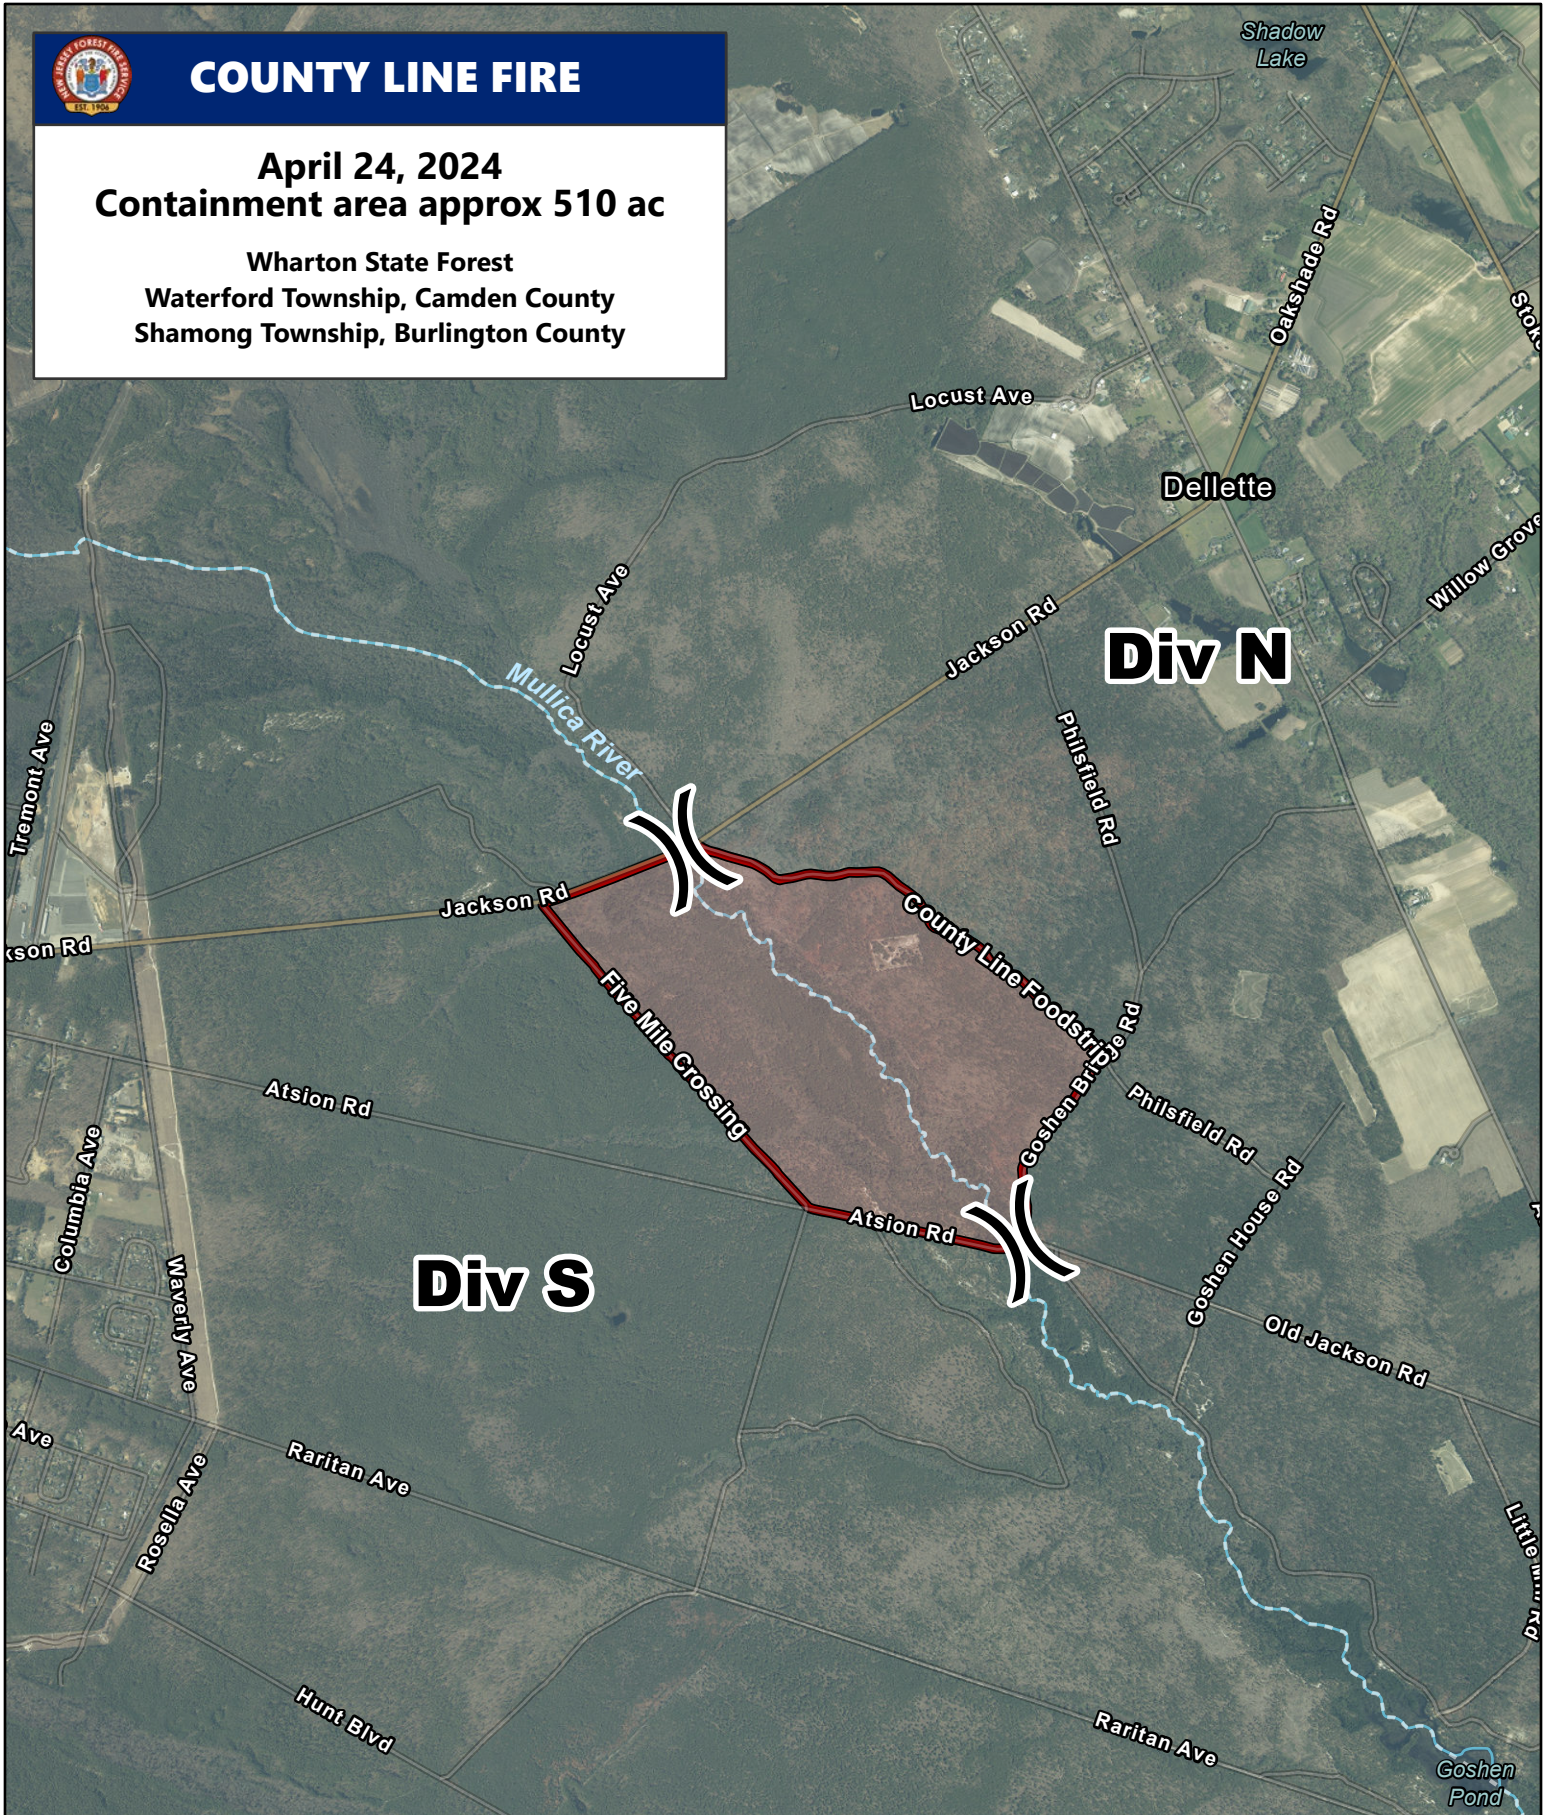

COUNTY LINE FIRE

April 24, 2024
Containment area approx 510 ac

Wharton State Forest
Waterford Township, Camden County
Shamong Township, Burlington County

Div N

Div S

Containment Area

Division Breaks

MTC
FFS GIS
4/24/2024
11:00 hrs

All locations and acreages are preliminary and approximate. Map is for planning and demonstrative purposes only.