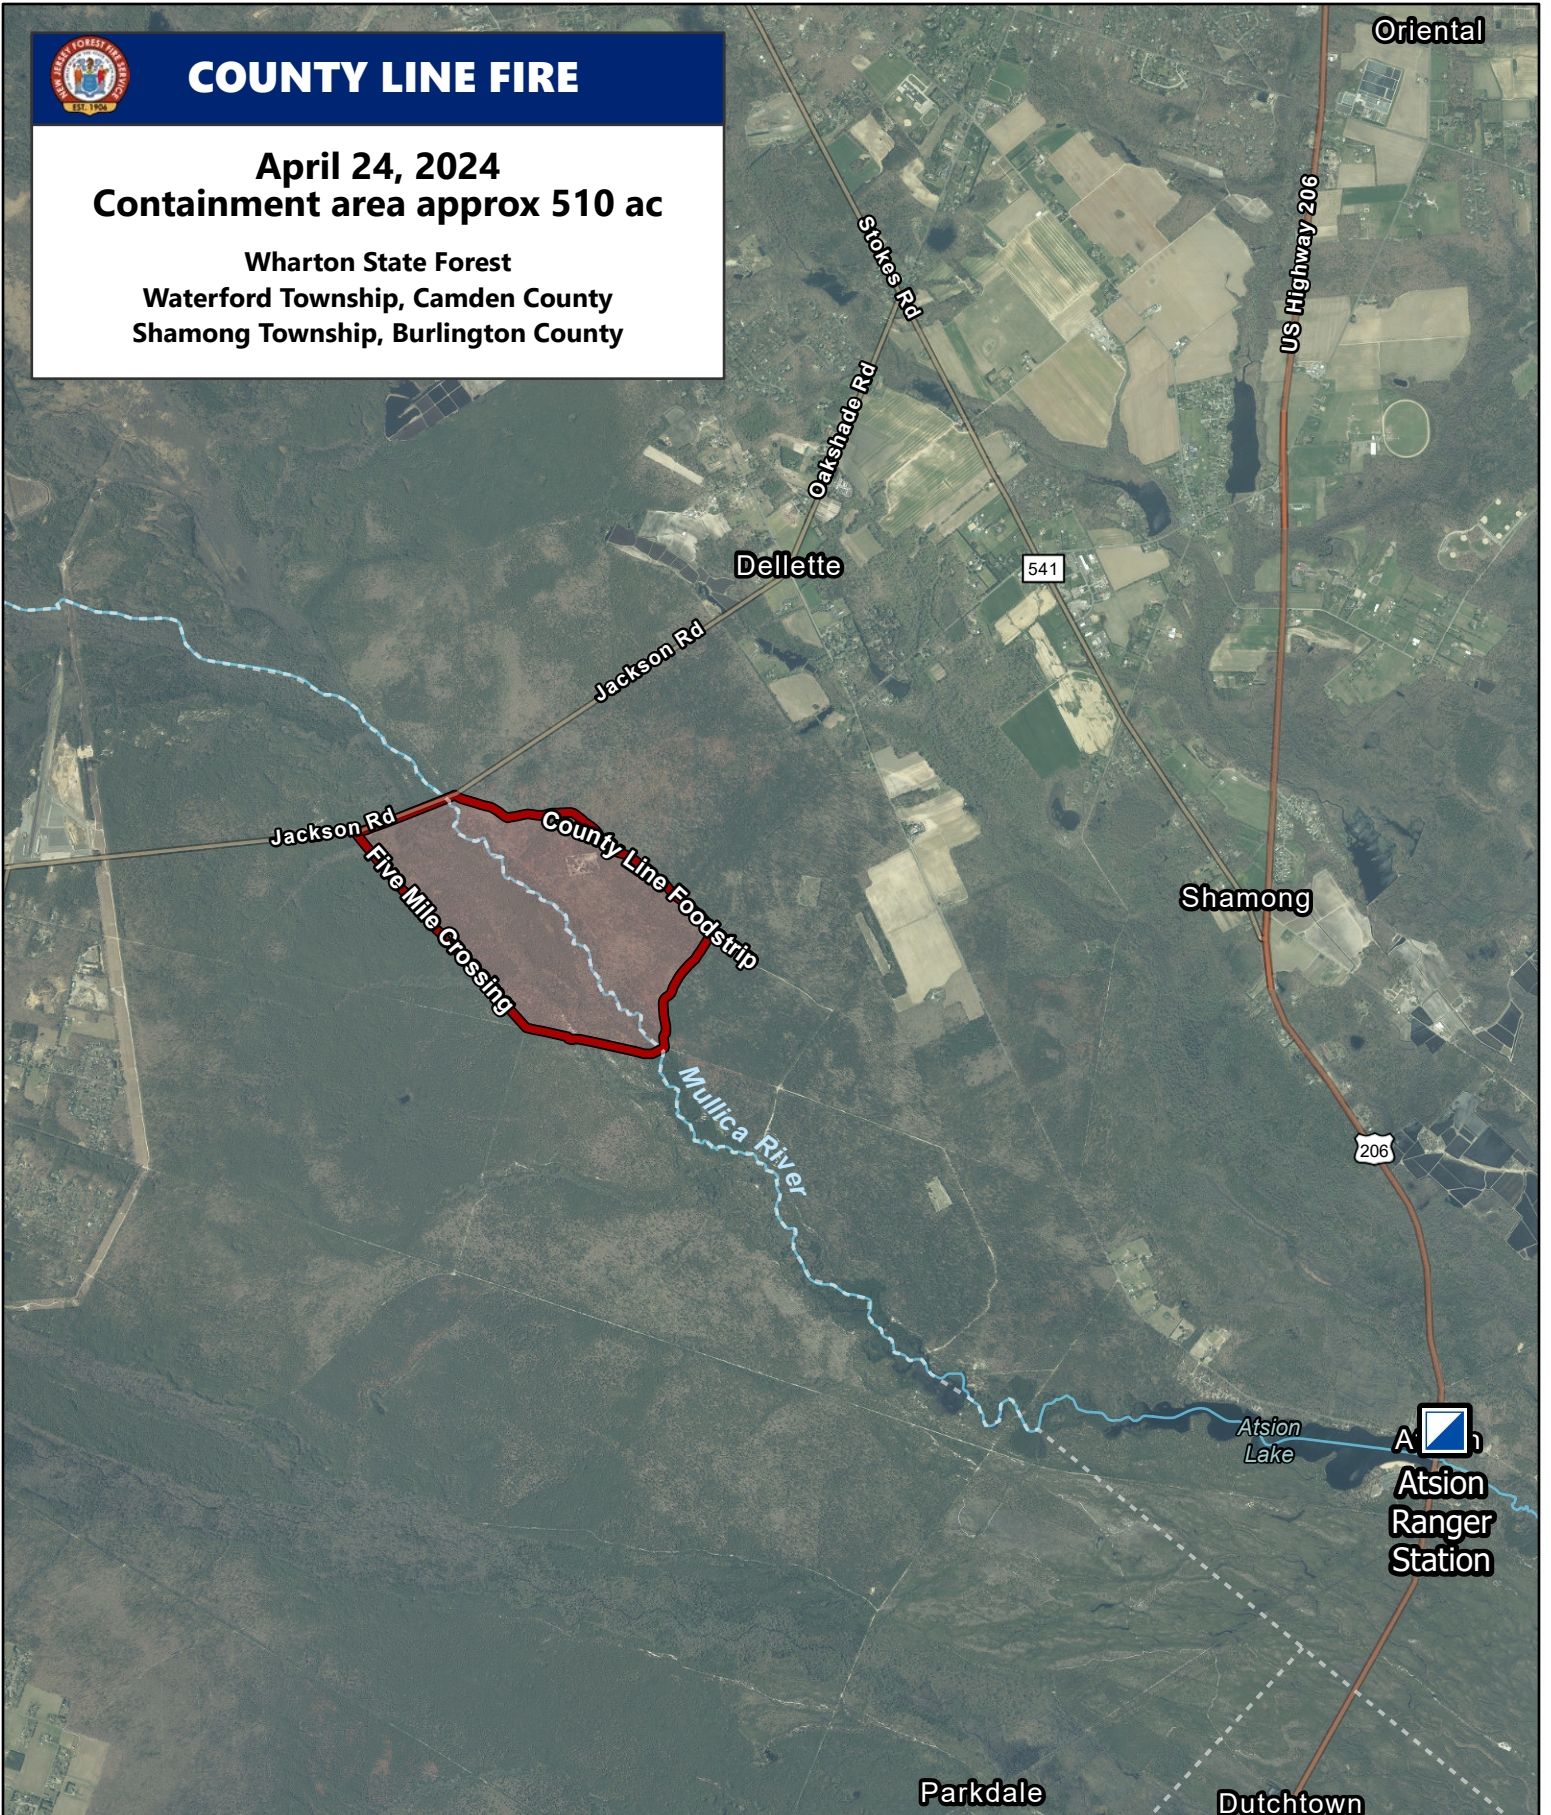

COUNTY LINE FIRE

April 24, 2024
Containment area approx 510 ac

Wharton State Forest
Waterford Township, Camden County
Shamong Township, Burlington County

Containment Area

Incident Command Post

MTC
FFS GIS
4/24/2024
11:00 hrs

All locations and acreages are preliminary and approximate. Map is for planning and demonstrative purposes only.