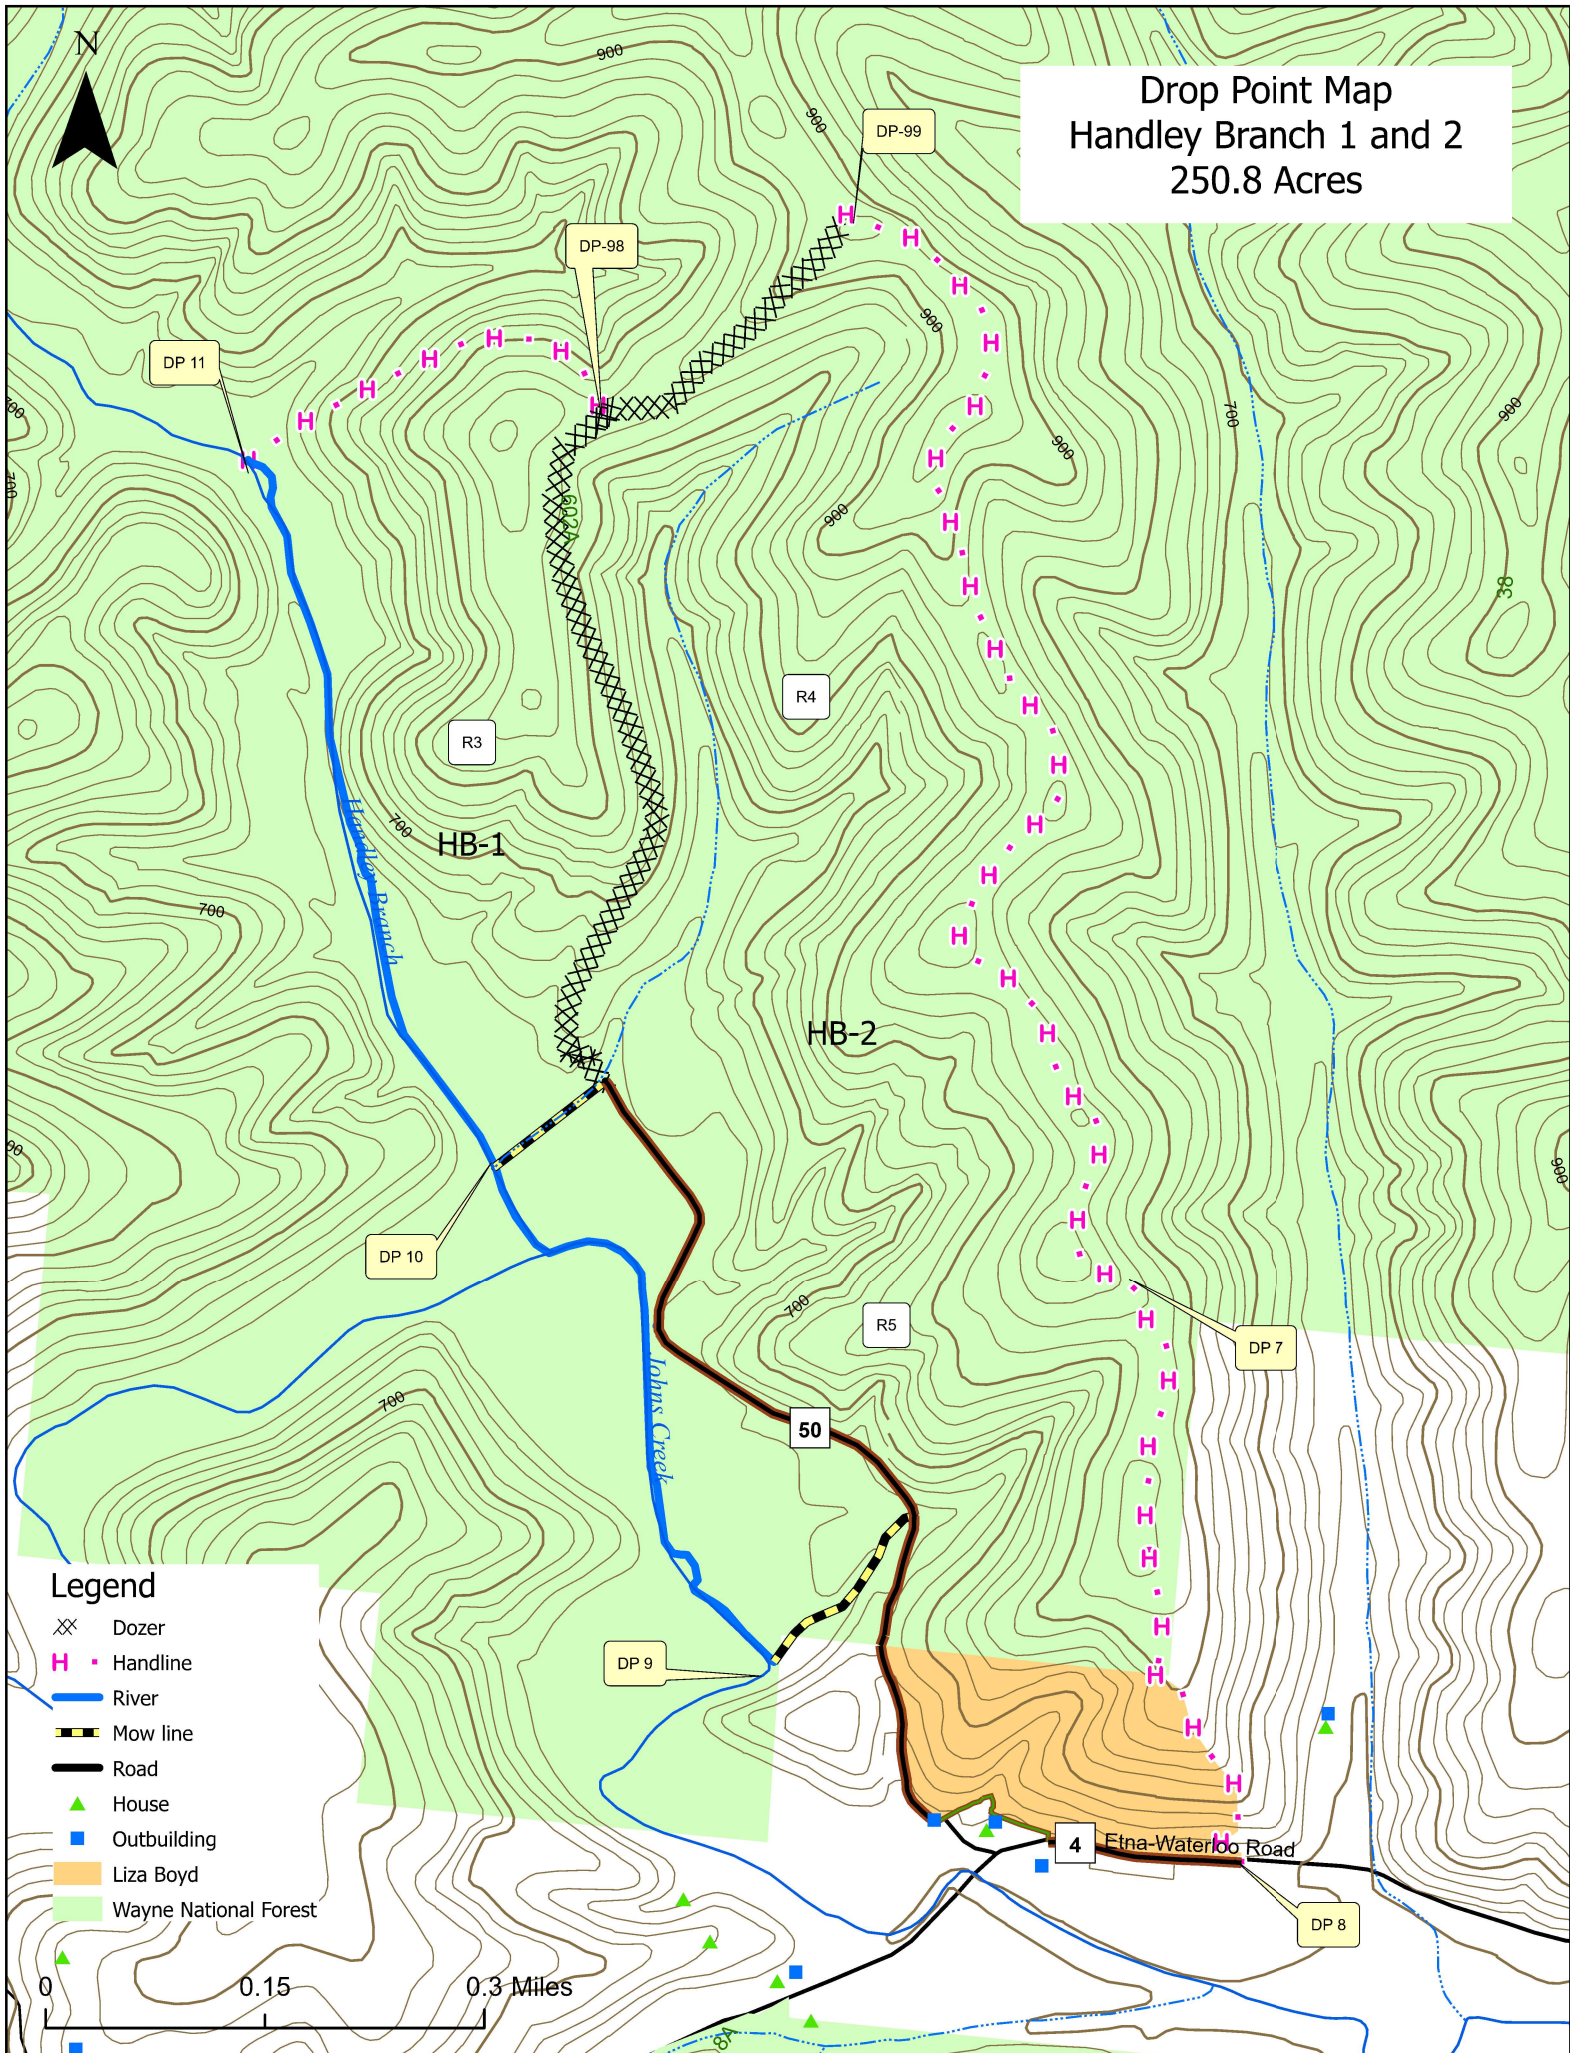

Drop Point Map Handley Branch 1 and 2 250.8 Acres

Legend

- ⊗ Dozer
- H · Handline
- River
- Mow line
- Road
- ▲ House
- Outbuilding
- Liza Boyd
- Wayne National Forest

0 0.15 0.3 Miles