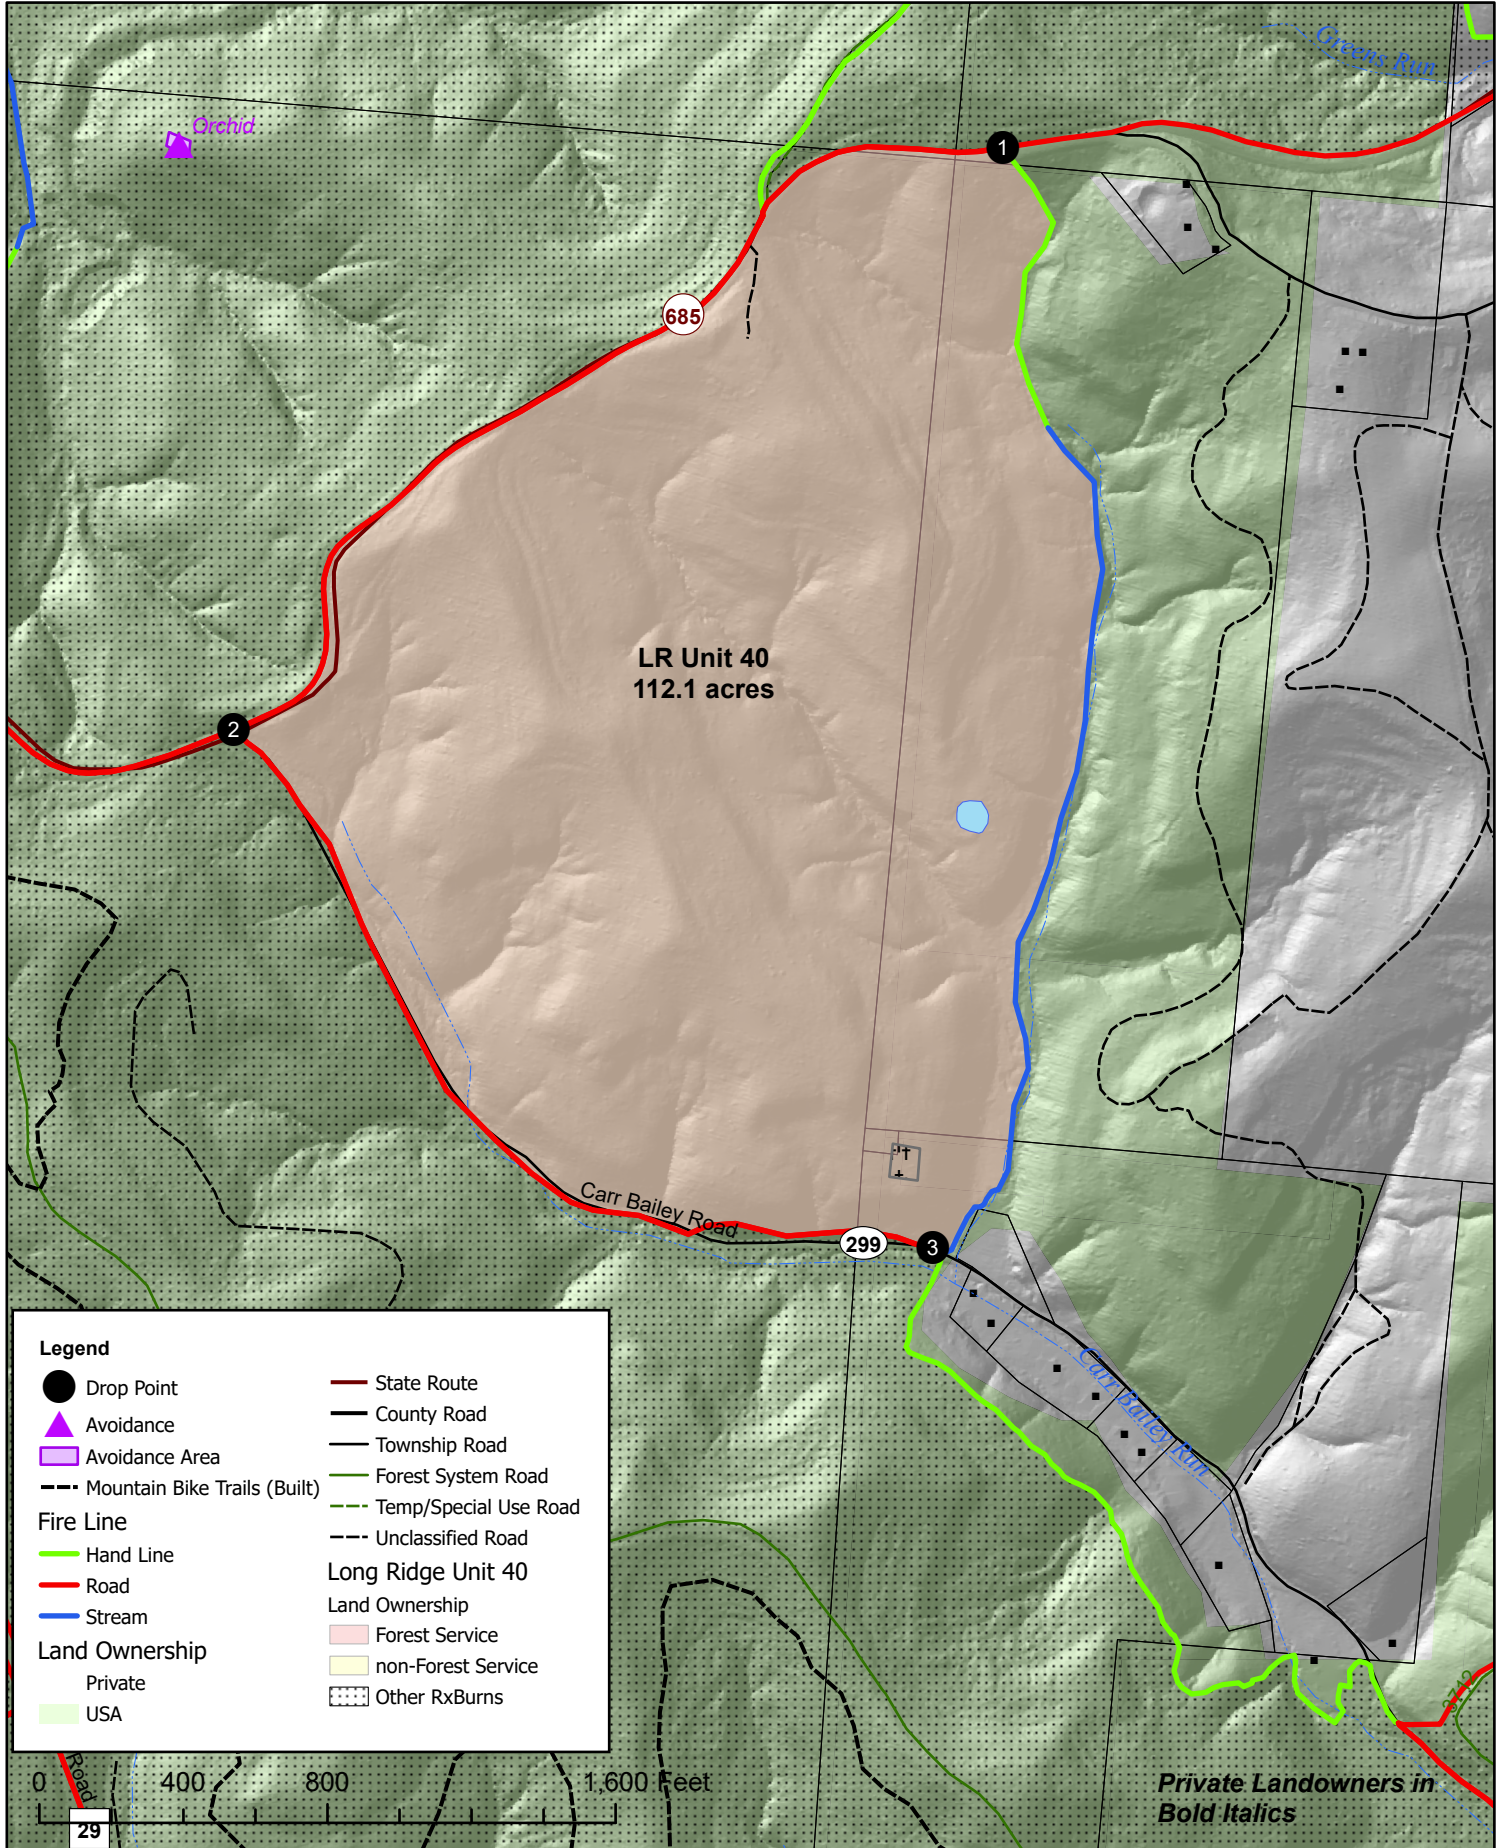

# Long Ridge Unit 40

**Legend**

● Drop Point	— State Route
▲ Avoidance	— County Road
▭ Avoidance Area	— Township Road
--- Mountain Bike Trails (Built)	— Forest System Road
<b>Fire Line</b>	— Temp/Special Use Road
— Hand Line	--- Unclassified Road
— Road	<b>Long Ridge Unit 40</b>
— Stream	<b>Land Ownership</b>
<b>Land Ownership</b>	— Forest Service
— Private	— non-Forest Service
— USA	▭ Other RxBurns