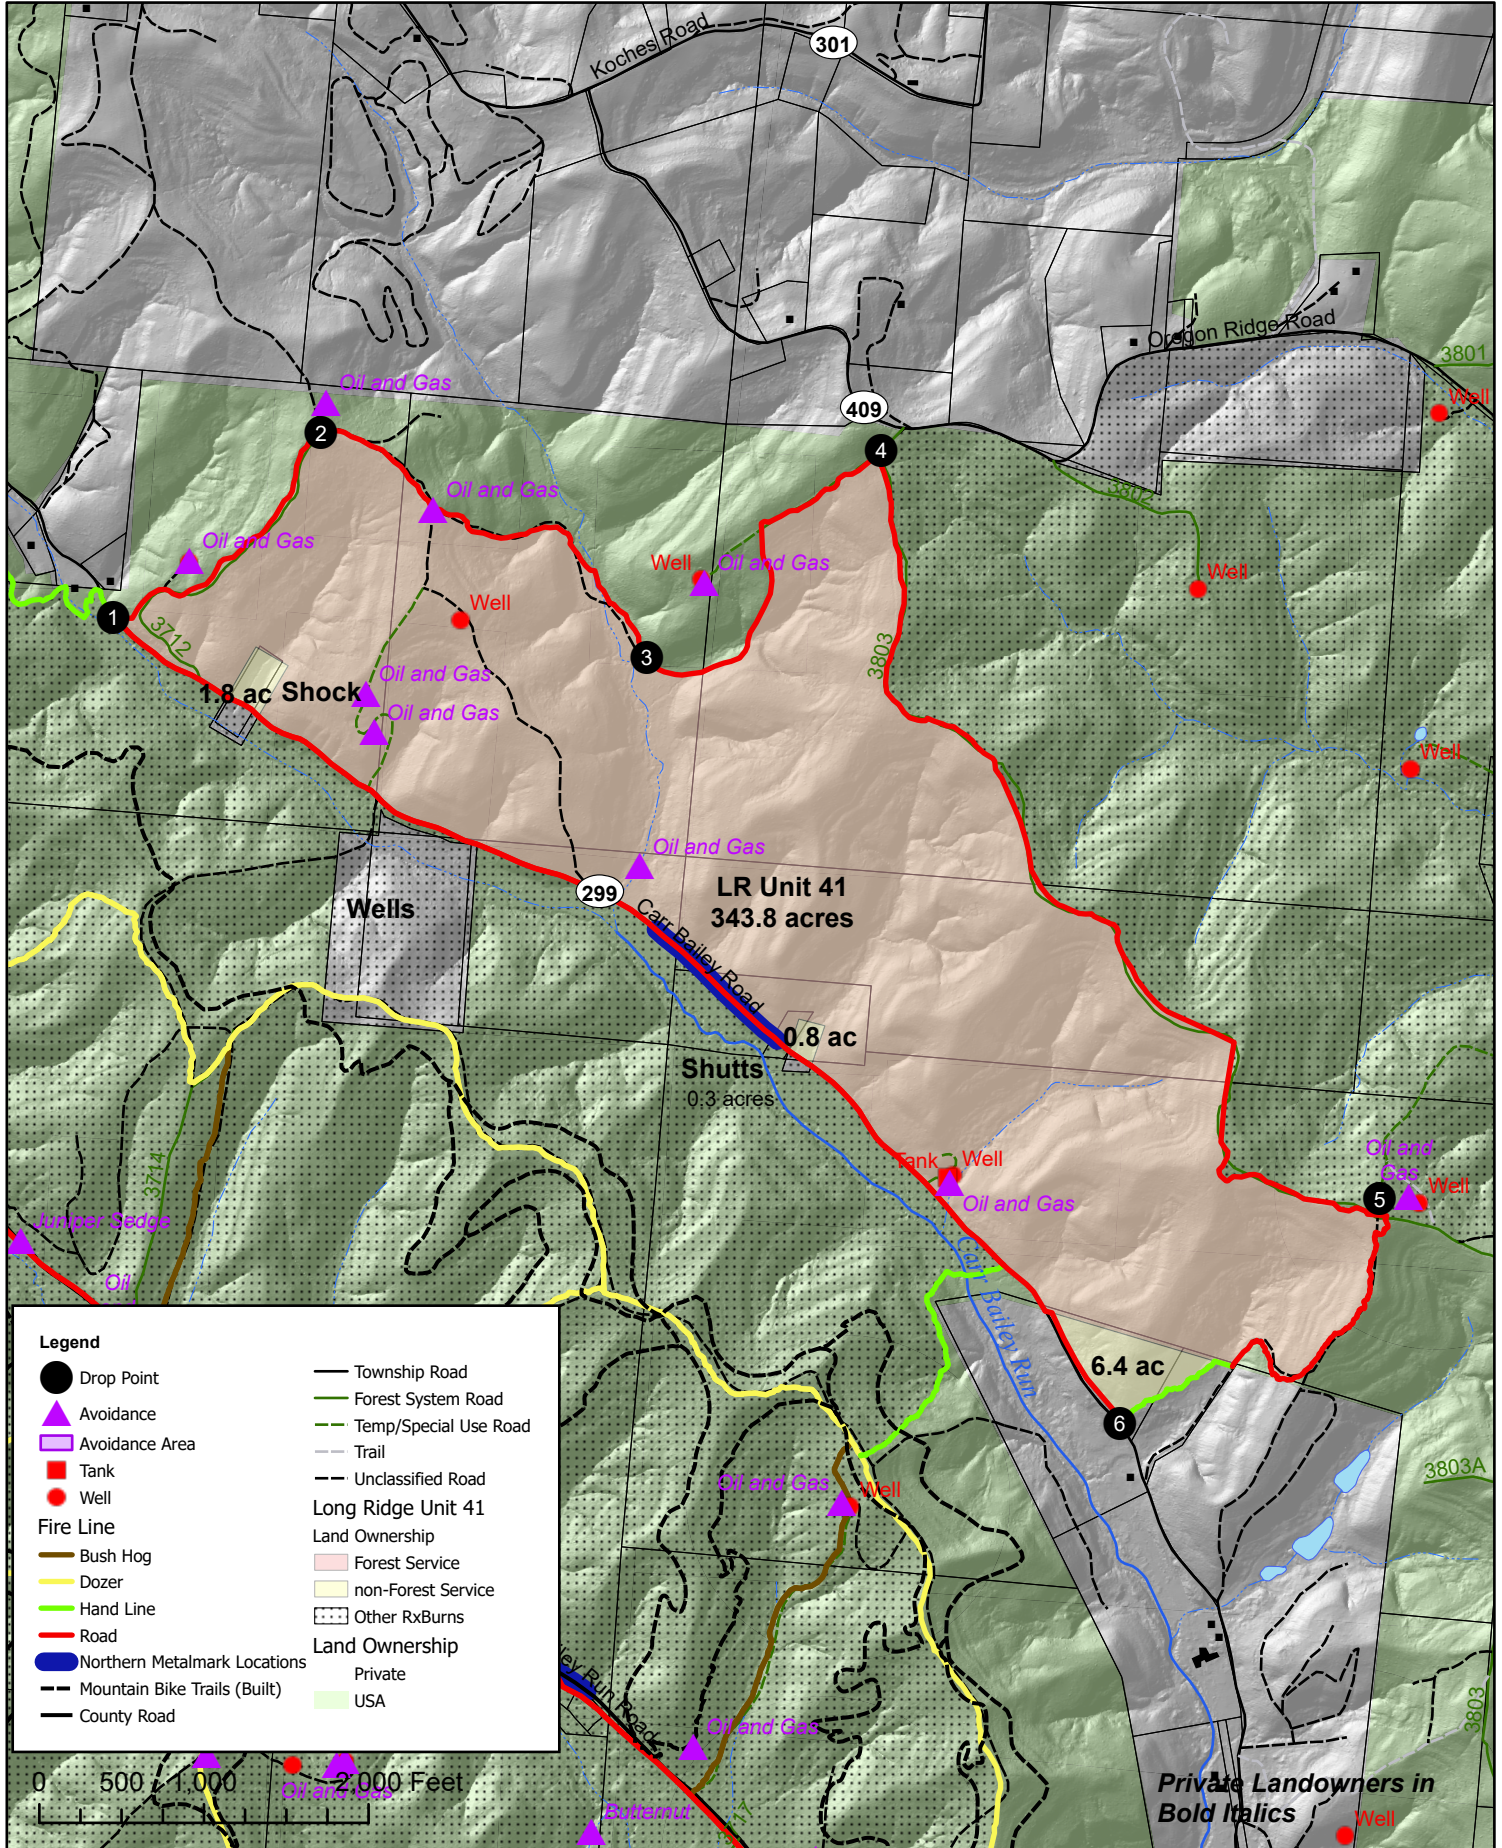

# Long Ridge Unit 41

**Legend**

● Drop Point	— Township Road
▲ Avoidance	— Forest System Road
□ Avoidance Area	— Temp/Special Use Road
■ Tank	— Trail
● Well	--- Unclassified Road
<b>Fire Line</b>	<b>Long Ridge Unit 41</b>
— Bush Hog	Land Ownership
— Dozer	— Forest Service
— Hand Line	— non-Forest Service
— Road	— Other RxBurns
— Northern Metalmark Locations	Land Ownership
— Mountain Bike Trails (Built)	— Private
— County Road	— USA

*Private Landowners in Bold Italics*