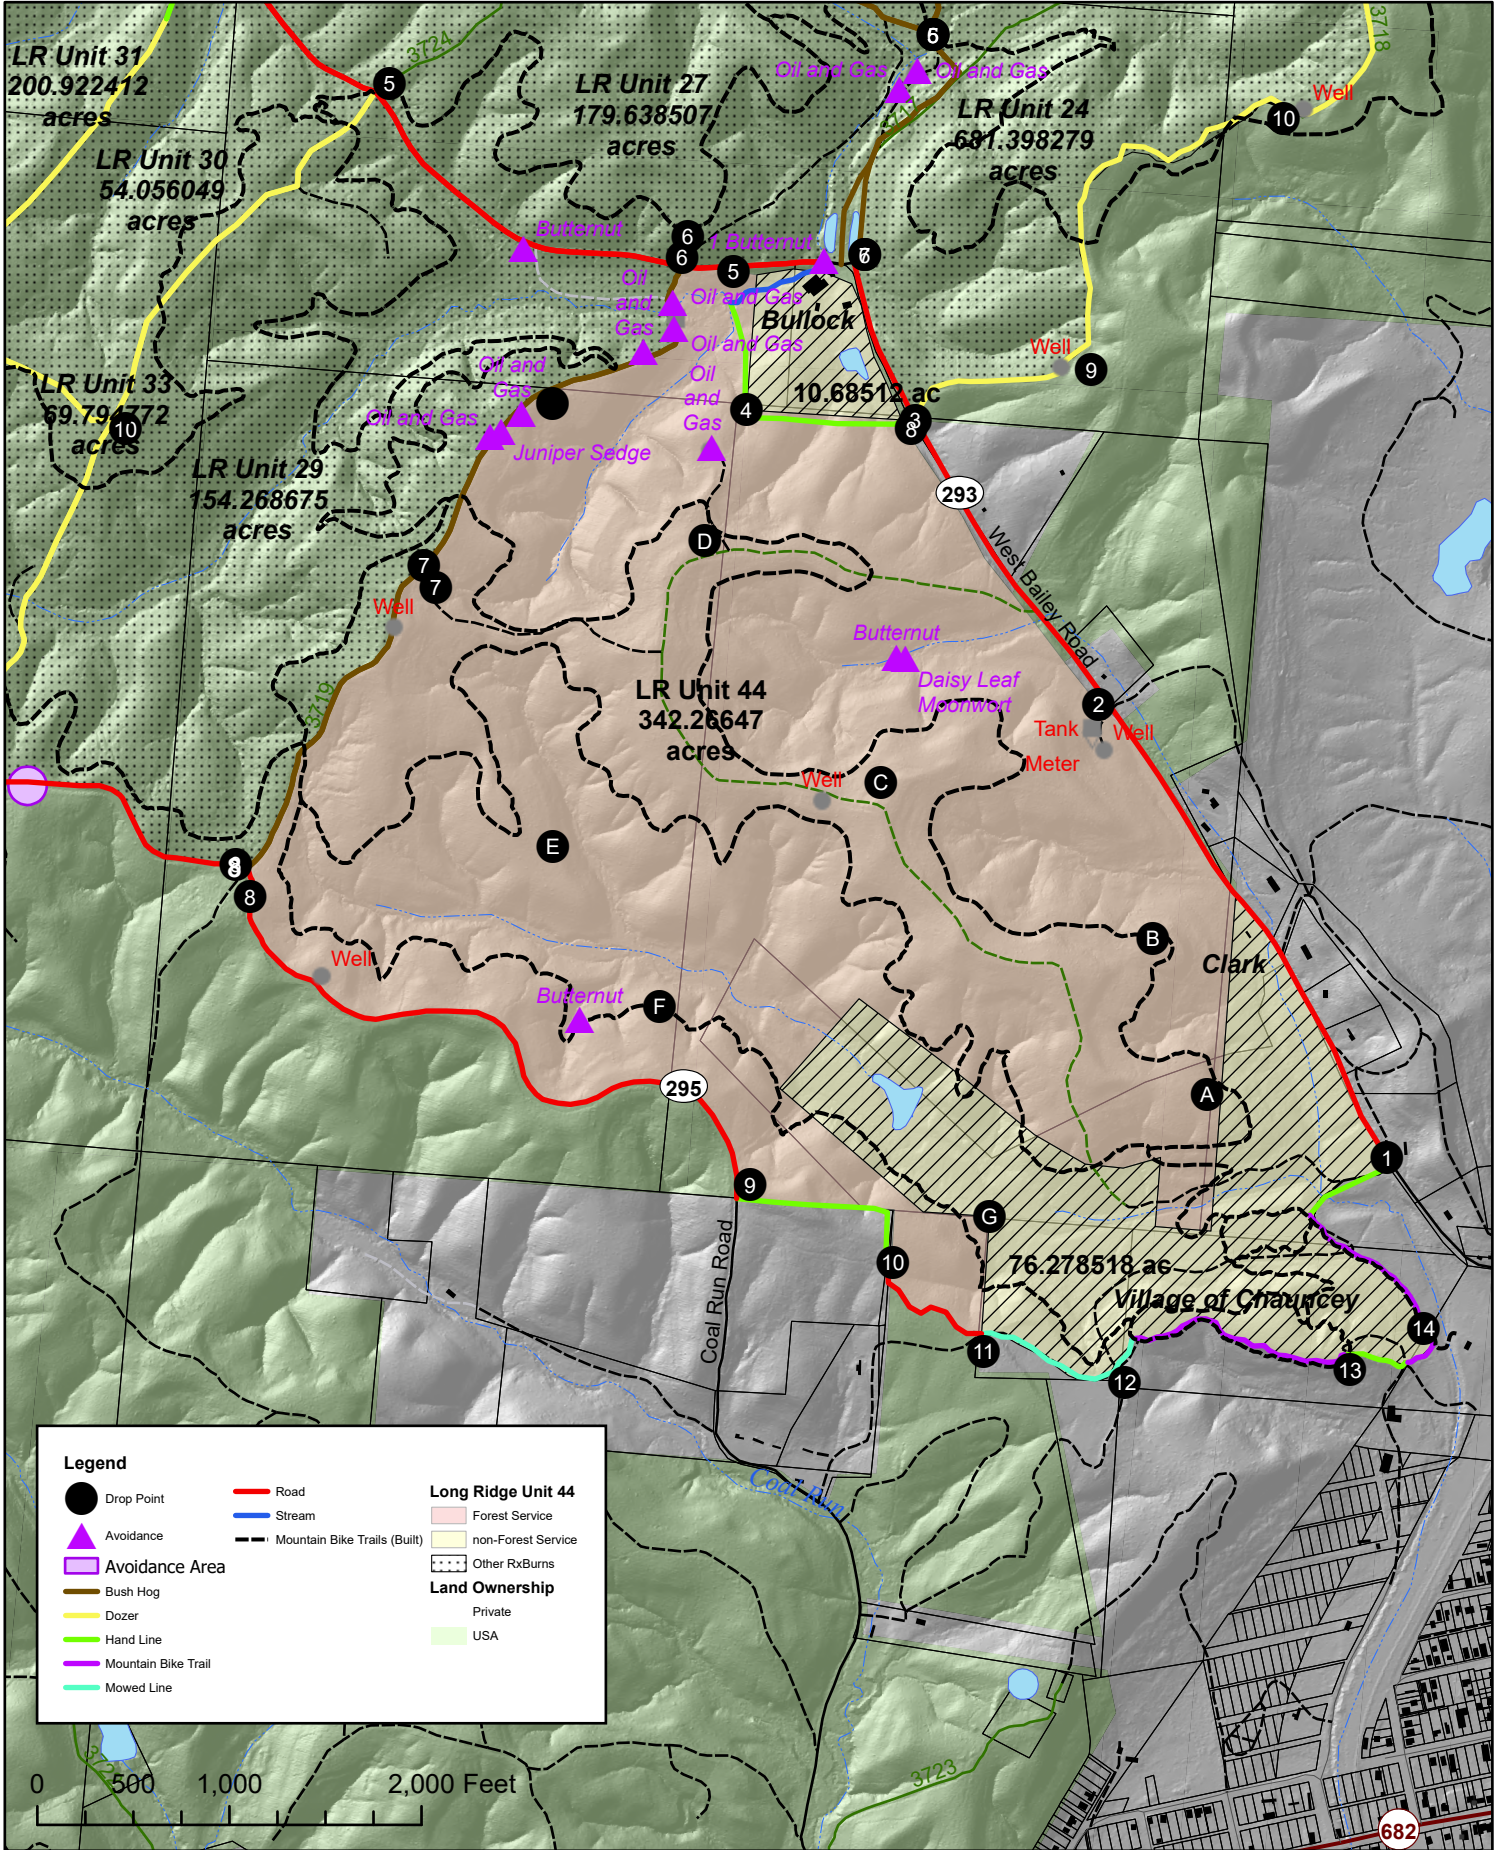

# Long Ridge Unit 44

**Legend**

● Drop Point	— Road	Long Ridge Unit 44
▲ Avoidance	— Stream	Forest Service
▭ Avoidance Area	— Mountain Bike Trails (Built)	non-Forest Service
— Bush Hog		Other RxBurns
— Dozer		<b>Land Ownership</b>
— Hand Line		Private
— Mountain Bike Trail		USA
— Mowed Line		

682