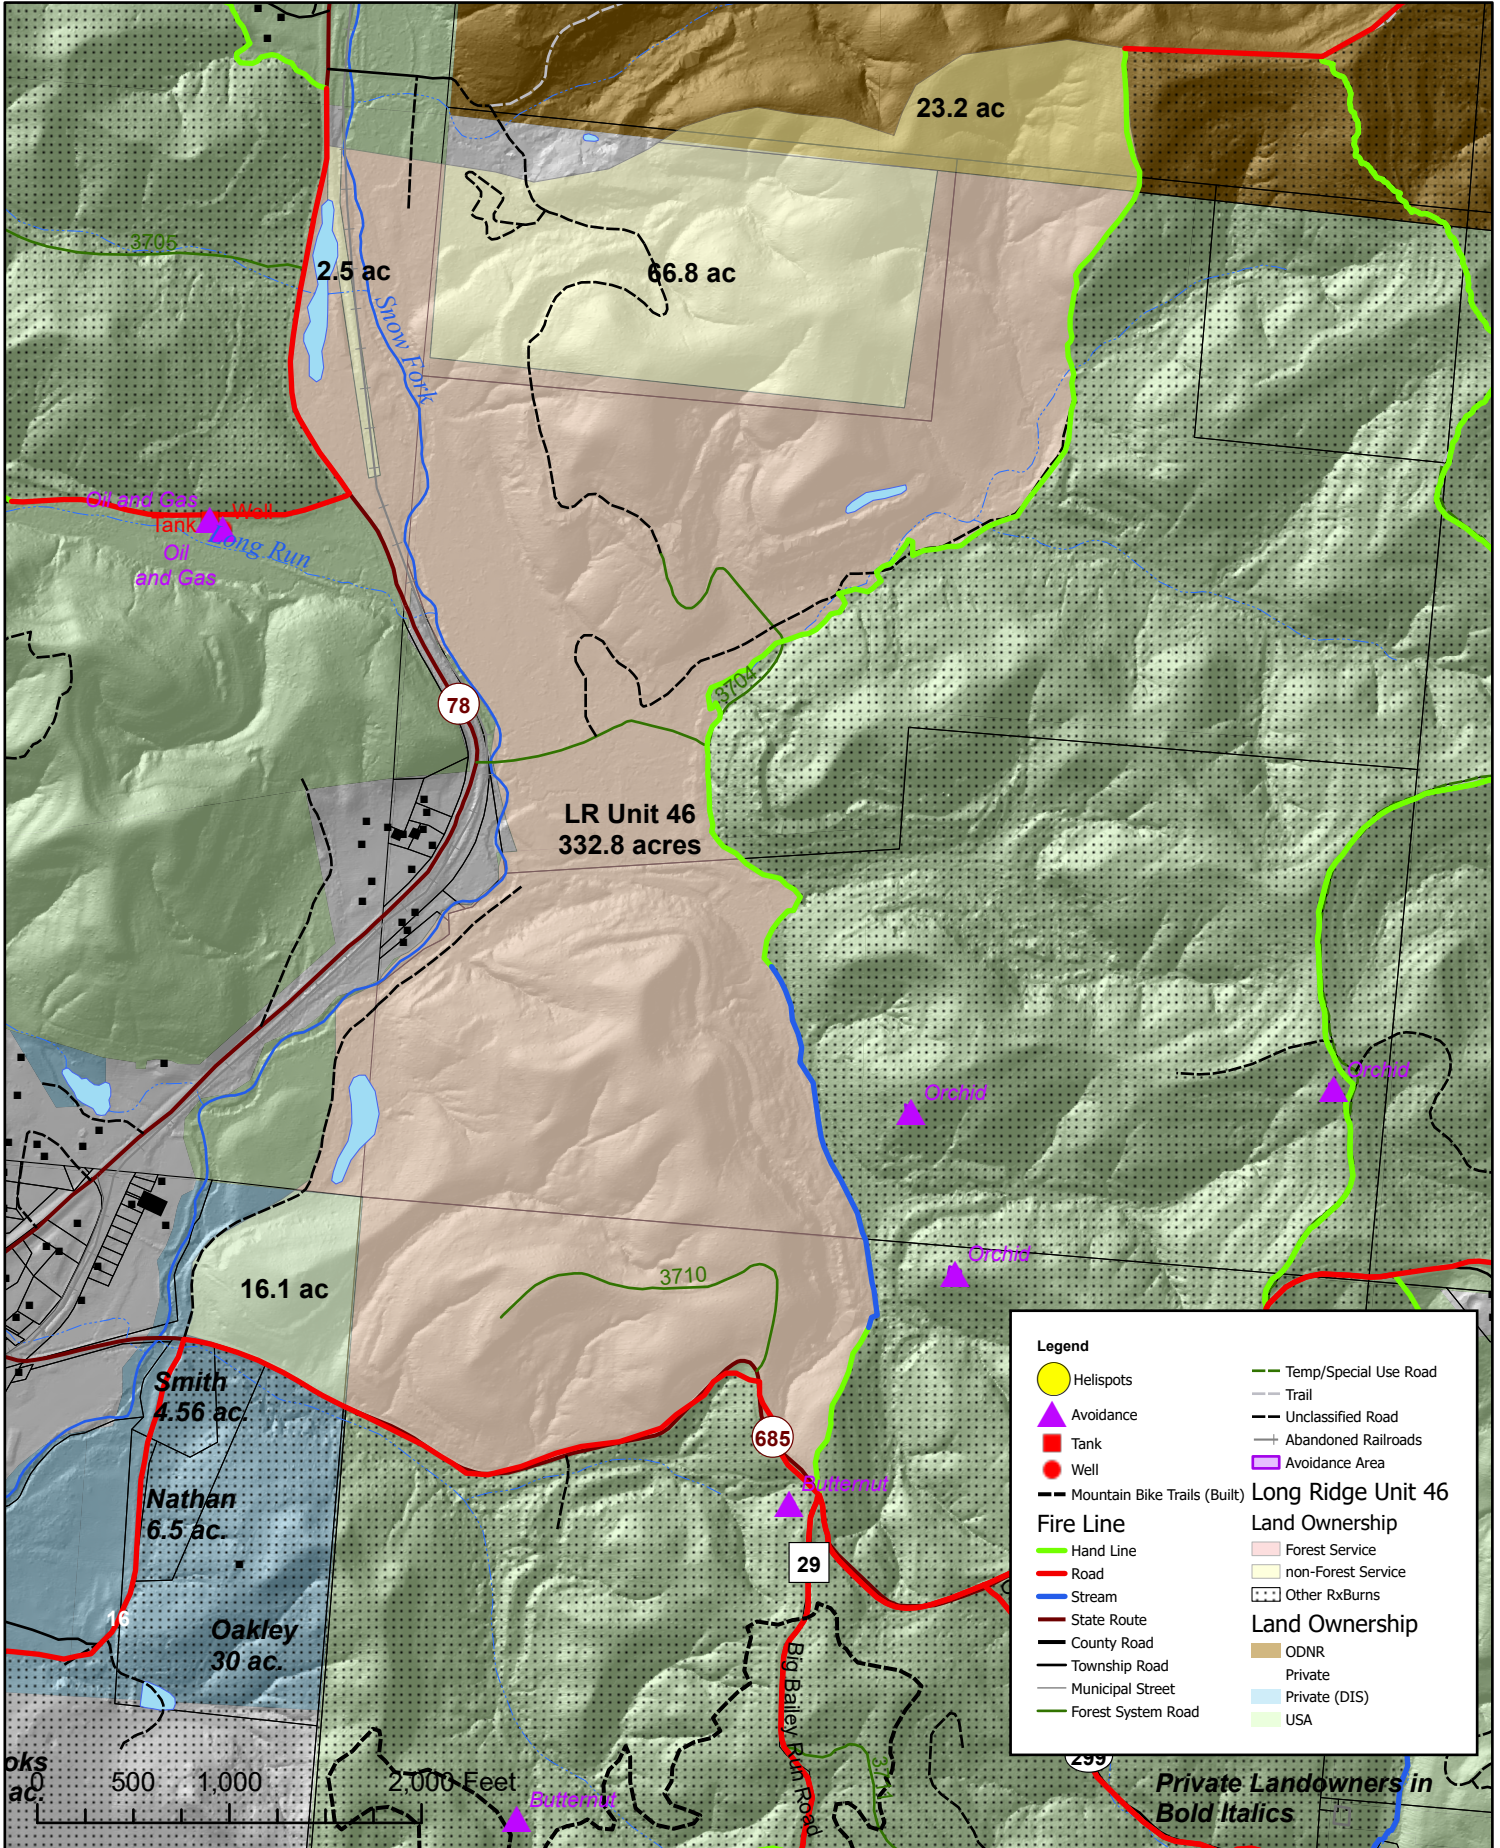

# Long Ridge Unit 46

**Legend**

- Helispots
- Avoidance
- Tank
- Well
- Mountain Bike Trails (Built)
- Temp/Special Use Road
- Trail
- Unclassified Road
- Abandoned Railroads
- Avoidance Area

**Fire Line**

- Hand Line
- Road
- Stream
- State Route
- County Road
- Township Road
- Municipal Street
- Forest System Road

**Land Ownership**

- Forest Service
- non-Forest Service
- Other RxBurns
- ODNR
- Private
- Private (DIS)
- USA

**Private Landowners in Bold Italics**